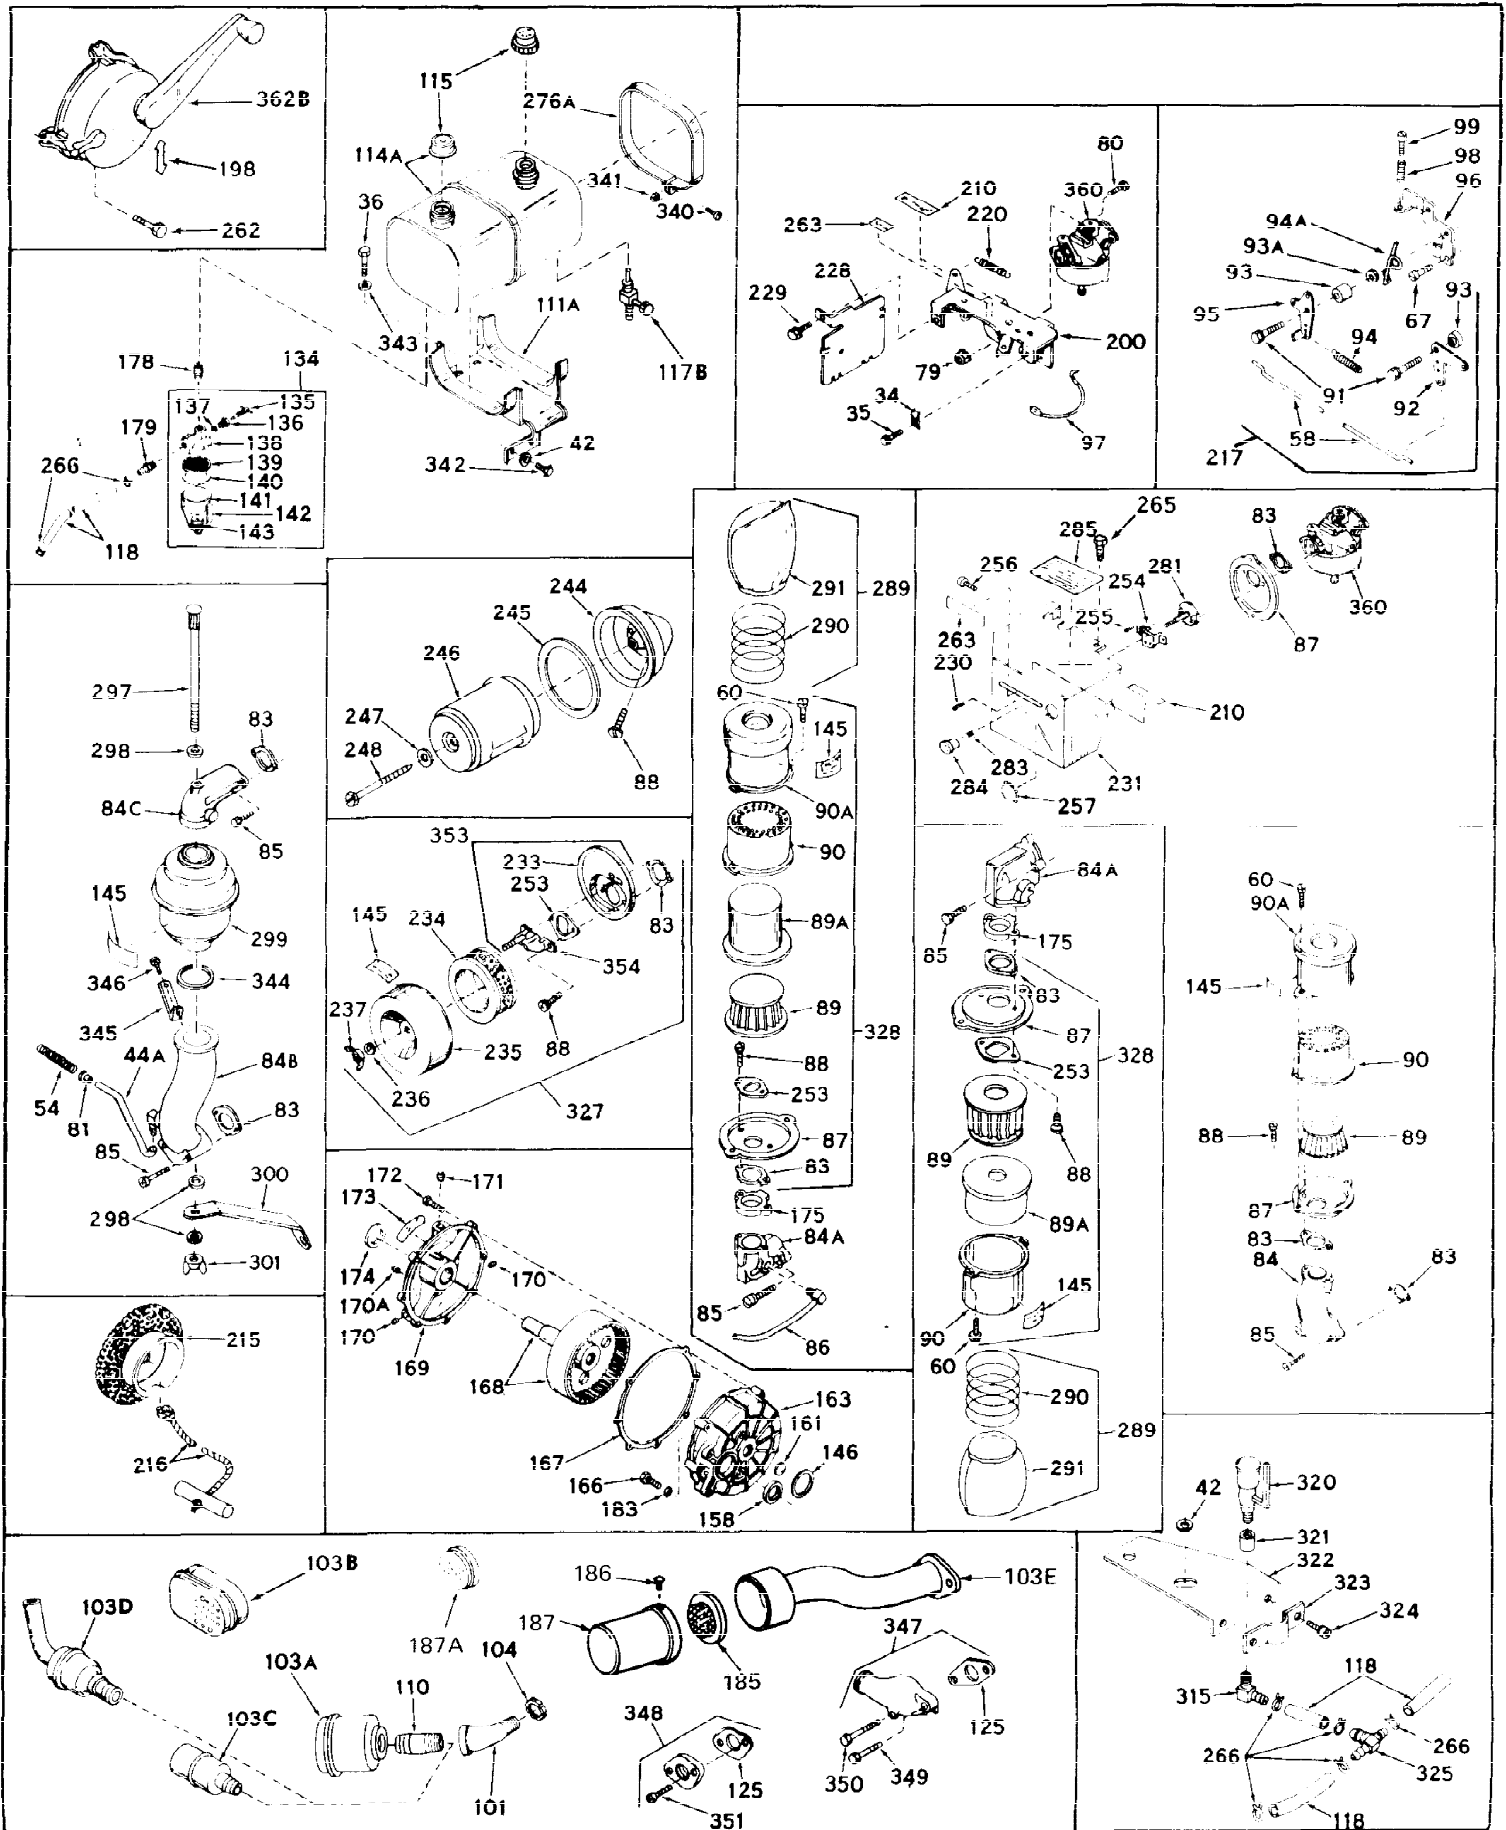

Ref #	Part Number	Qty	Description
34	27793	0	Clip, Conduit
35	28942	0	Screw
36	650694	0	Screw, Hex hd. cap, 5/16-18 x 2
36	650695	0	Screw, Hex hd. cap, 5/16-18 x 2-1/4 (Grade 8
36	650697	0	Screw, Hex hd. cap, 5/16-18 x 2-1/2
42	26073	0	Washer, Connecting rod bolt
54	28819	0	Spring, Fuel line
54	31778	0	Spring, Coil
60	650152	0	Screw
67	650399	0	Screw, Phil. fil. hd. Sems, 10-32 x 5/8
79	29752	0	Nut
80	650572	0	Screw
83	27272	0	Gasket, Air cleaner
85	29786	0	Screw
85	650163	0	Screw, Fil. hd. Sems, 10-32 x 7/8
85	650416	0	Screw, Rd. hd. Sems, 10-32 x 1
85	650605	0	Screw
88	28820	0	Screw
88	650399	0	Screw, Phil. fil. hd. Sems, 10-32 x 5/8
88	650521	0	Screw
91	30312	0	Screw, Hex washer hd. Sems, 10-32 x 1/2
98	28569	0	Spring, Compression
98	32924	0	Spring, Compression
99	29500	0	Screw, Fil. hd. mach., Sems, 8-32 x 3/4
99	650223	0	Screw, Fil. slotted hd. Sems, 8-32 x 5/8
99	650688	0	Screw, Hex hd., 10-32 x 1-5/16" (Drilled
104	28443	0	Nut, Conduit (1/8" thick)
104	32862	0	Nut, Conduit (1/4" thick)
115	32387A	0	Cap, Fuel filler (Charcoal Plastic) (Spurt
115	33032	0	Cap, Fuel filler (Red Plastic) (Spurt
118	29774	0	Line, Fuel (Braided 8.25")
118	30705	0	Line, Fuel (Braided 16")
118	30962	0	Line, Fuel (Braided 32")
125	27930	0	Gasket, Exhaust
145	31752	0	Decal, Air cleaner
146	28451	0	Gasket, Housing
171	24590	0	Plug, Pipe
215	28301	0	Pulley, Starter
216	590343	0	Rope & Handle Assy., Starter
228	30820	0	Baffle, Heat
229	28942	0	Screw
230	650257	0	Screw, Pan hd. Sems, 8-32 x 5/16
233	32380	0	Bracket, Air cleaner
234	30804	0	Element, Air cleaner
235	30805	0	Cover, Air cleaner
236	31481	0	Washer, Copper
237	650513	0	Nut, Wing
253	30767	0	Spacer, Air cleaner
255	28820	0	Screw
256	650760	0	Screw
257	31291	0	Plug, Cover
262	29716	0	Screw
265	650701	0	Screw, Hex washer hd. shakeproof,
266	26460	0	Clamp, Fuel line
289	730512	0	Kit, Pre-cleaner