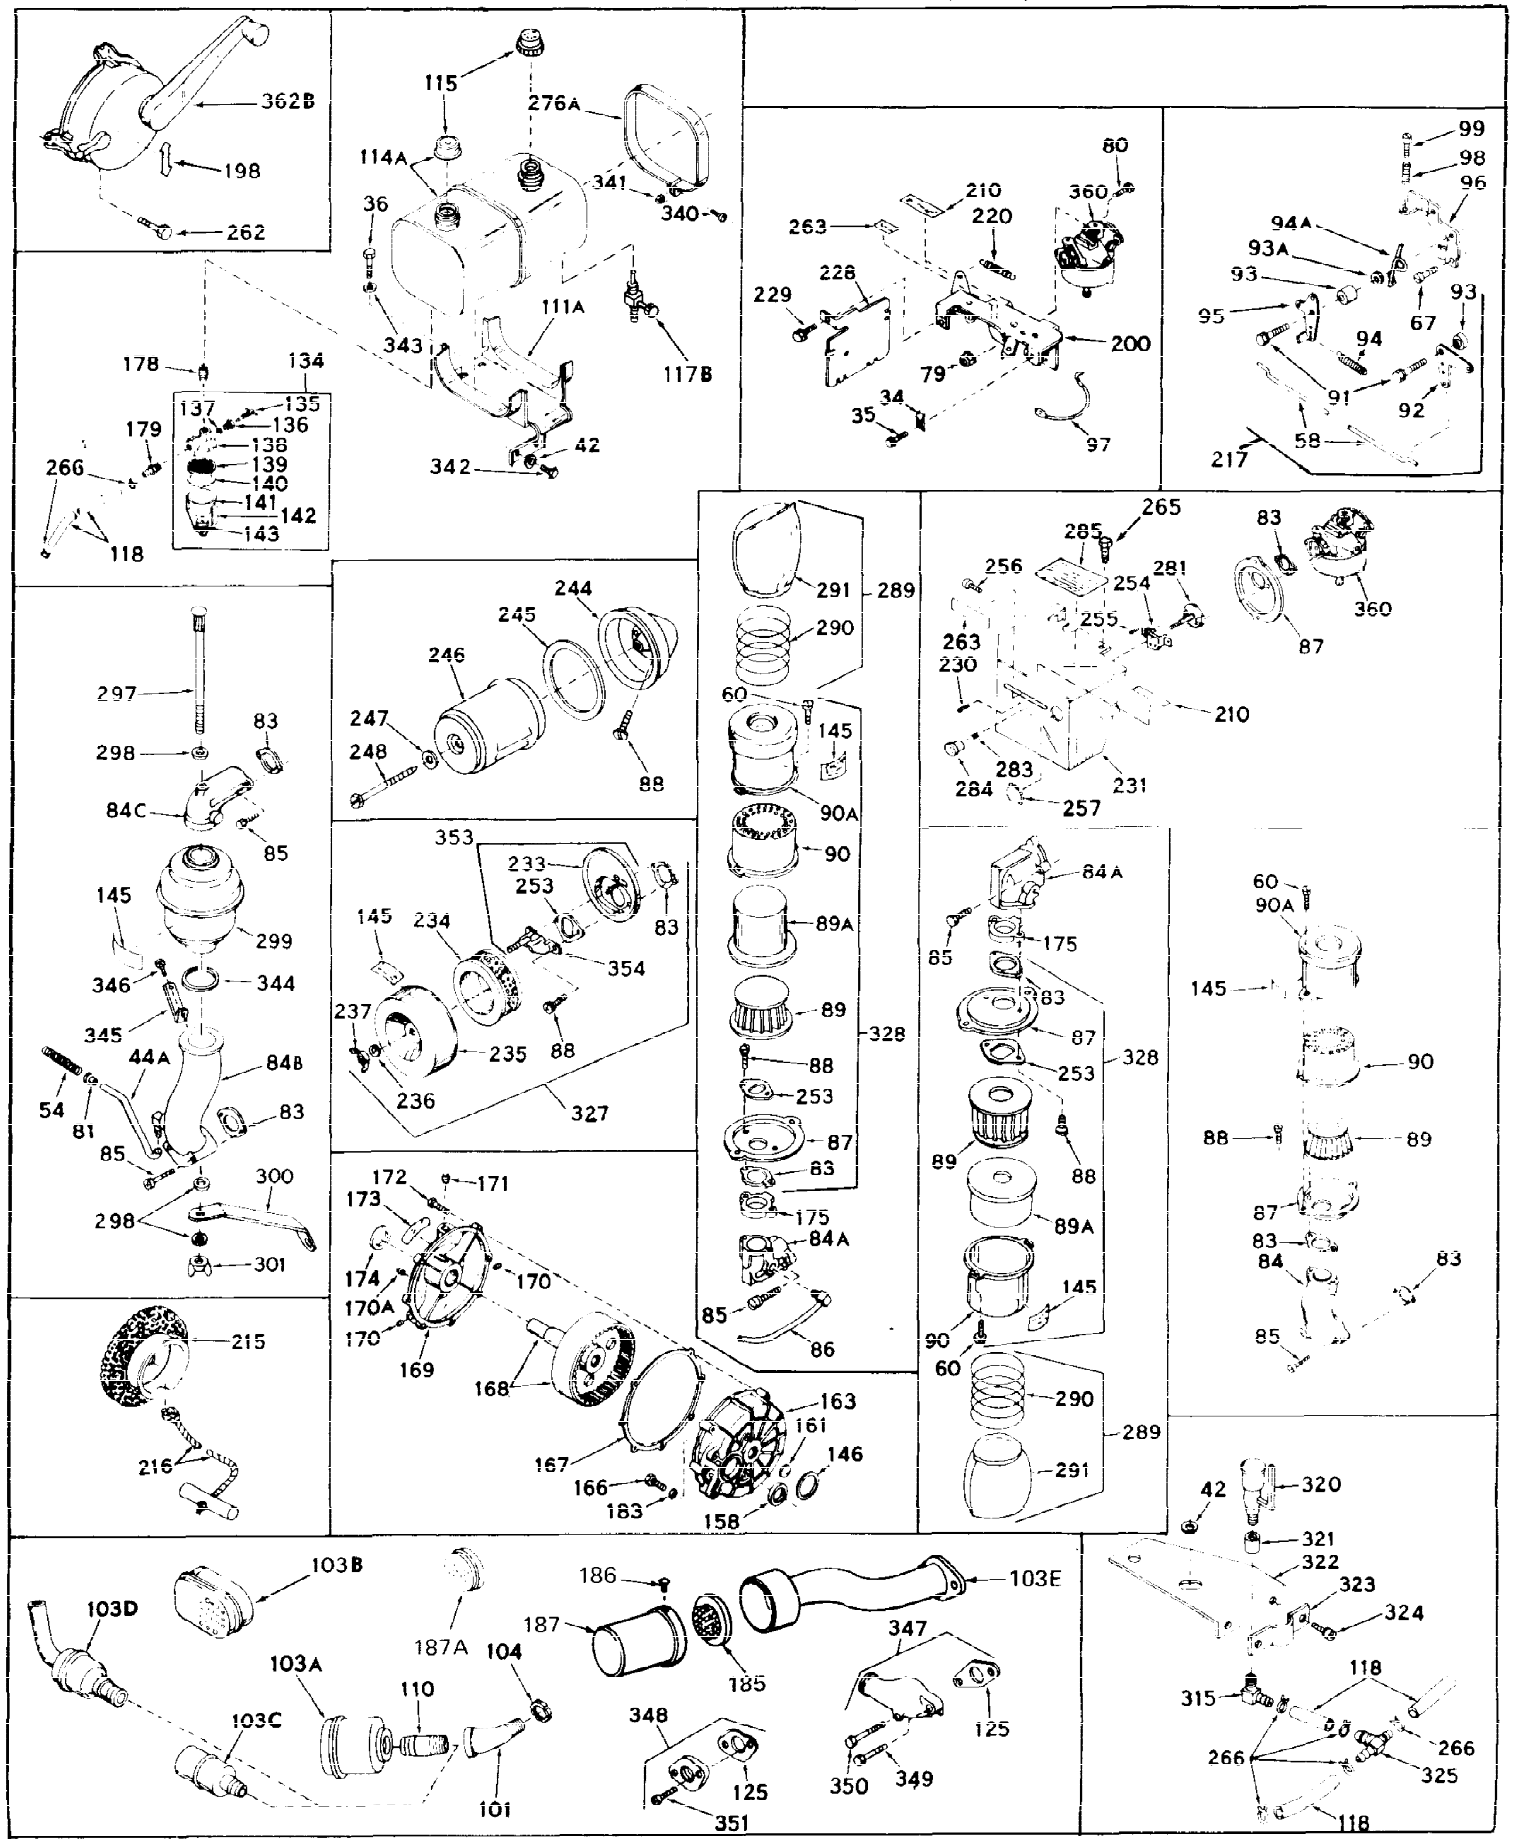

Ref #	Part Number	Qty	Description
34	27793	0	Clip, Conduit
35	28942	0	Screw
36	650694	0	Screw, Hex hd. cap, 5/16-18 x 2
36	650695	0	Screw, Hex hd. cap, 5/16-18 x 2-1/4 (Grade 8
36	650697	0	Screw, Hex hd. cap, 5/16-18 x 2-1/2
42	26073	0	Washer, Connecting rod bolt
54	28819	0	Spring, Fuel line
54	31778	0	Spring, Coil
60	650152	0	Screw
67	650399	0	Screw, Phil. fil. hd. Sems, 10-32 x 5/8
79	29752	0	Nut
80	650572	0	Screw
83	27272	0	Gasket, Air cleaner
85	29786	0	Screw
85	650163	0	Screw, Fil. hd. Sems, 10-32 x 7/8
85	650416	0	Screw, Rd. hd. Sems, 10-32 x 1
85	650605	0	Screw
87	31691	0	Bracket, Air cleaner
88	28820	0	Screw
88	650399	0	Screw, Phil. fil. hd. Sems, 10-32 x 5/8
88	650521	0	Screw
89	30727	0	Element, Air cleaner
90	31692	0	Body, Air cleaner
91	30312	0	Screw, Hex washer hd. Sems, 10-32 x 1/2
98	28569	0	Spring, Compression
98	32924	0	Spring, Compression
99	29500	0	Screw, Fil. hd. mach., Sems, 8-32 x 3/4
99	650223	0	Screw, Fil. slotted hd. Sems, 8-32 x 5/8
99	650688	0	Screw, Hex hd., 10-32 x 1-5/16" (Drilled
101	29574	0	Elbow, Exhaust (90°)
104	28443	0	Nut, Conduit (1/8" thick)
104	32862	0	Nut, Conduit (1/4" thick)
110	30244	0	Nipple, Exhaust pipe (2-1/2")
115	32387A	0	Cap, Fuel filler (Charcoal Plastic) (Spurt
115	33032	0	Cap, Fuel filler (Red Plastic) (Spurt
118	29774	0	Line, Fuel (Braided 8.25")
118	30705	0	Line, Fuel (Braided 16")
118	30962	0	Line, Fuel (Braided 32")
125	27930	0	Gasket, Exhaust
145	31752	0	Decal, Air cleaner
146	28451	0	Gasket, Housing
171	24590	0	Plug, Pipe
215	28301	0	Pulley, Starter
216	590343	0	Rope & Handle Assy., Starter
228	30820	0	Baffle, Heat
229	28942	0	Screw
230	650257	0	Screw, Pan hd. Sems, 8-32 x 5/16
253	30767	0	Spacer, Air cleaner
255	28820	0	Screw
256	650760	0	Screw
257	31291	0	Plug, Cover
262	29716	0	Screw
265	650701	0	Screw, Hex washer hd. shakeproof,
266	26460	0	Clamp, Fuel line
289	730512	0	Kit, Pre-cleaner