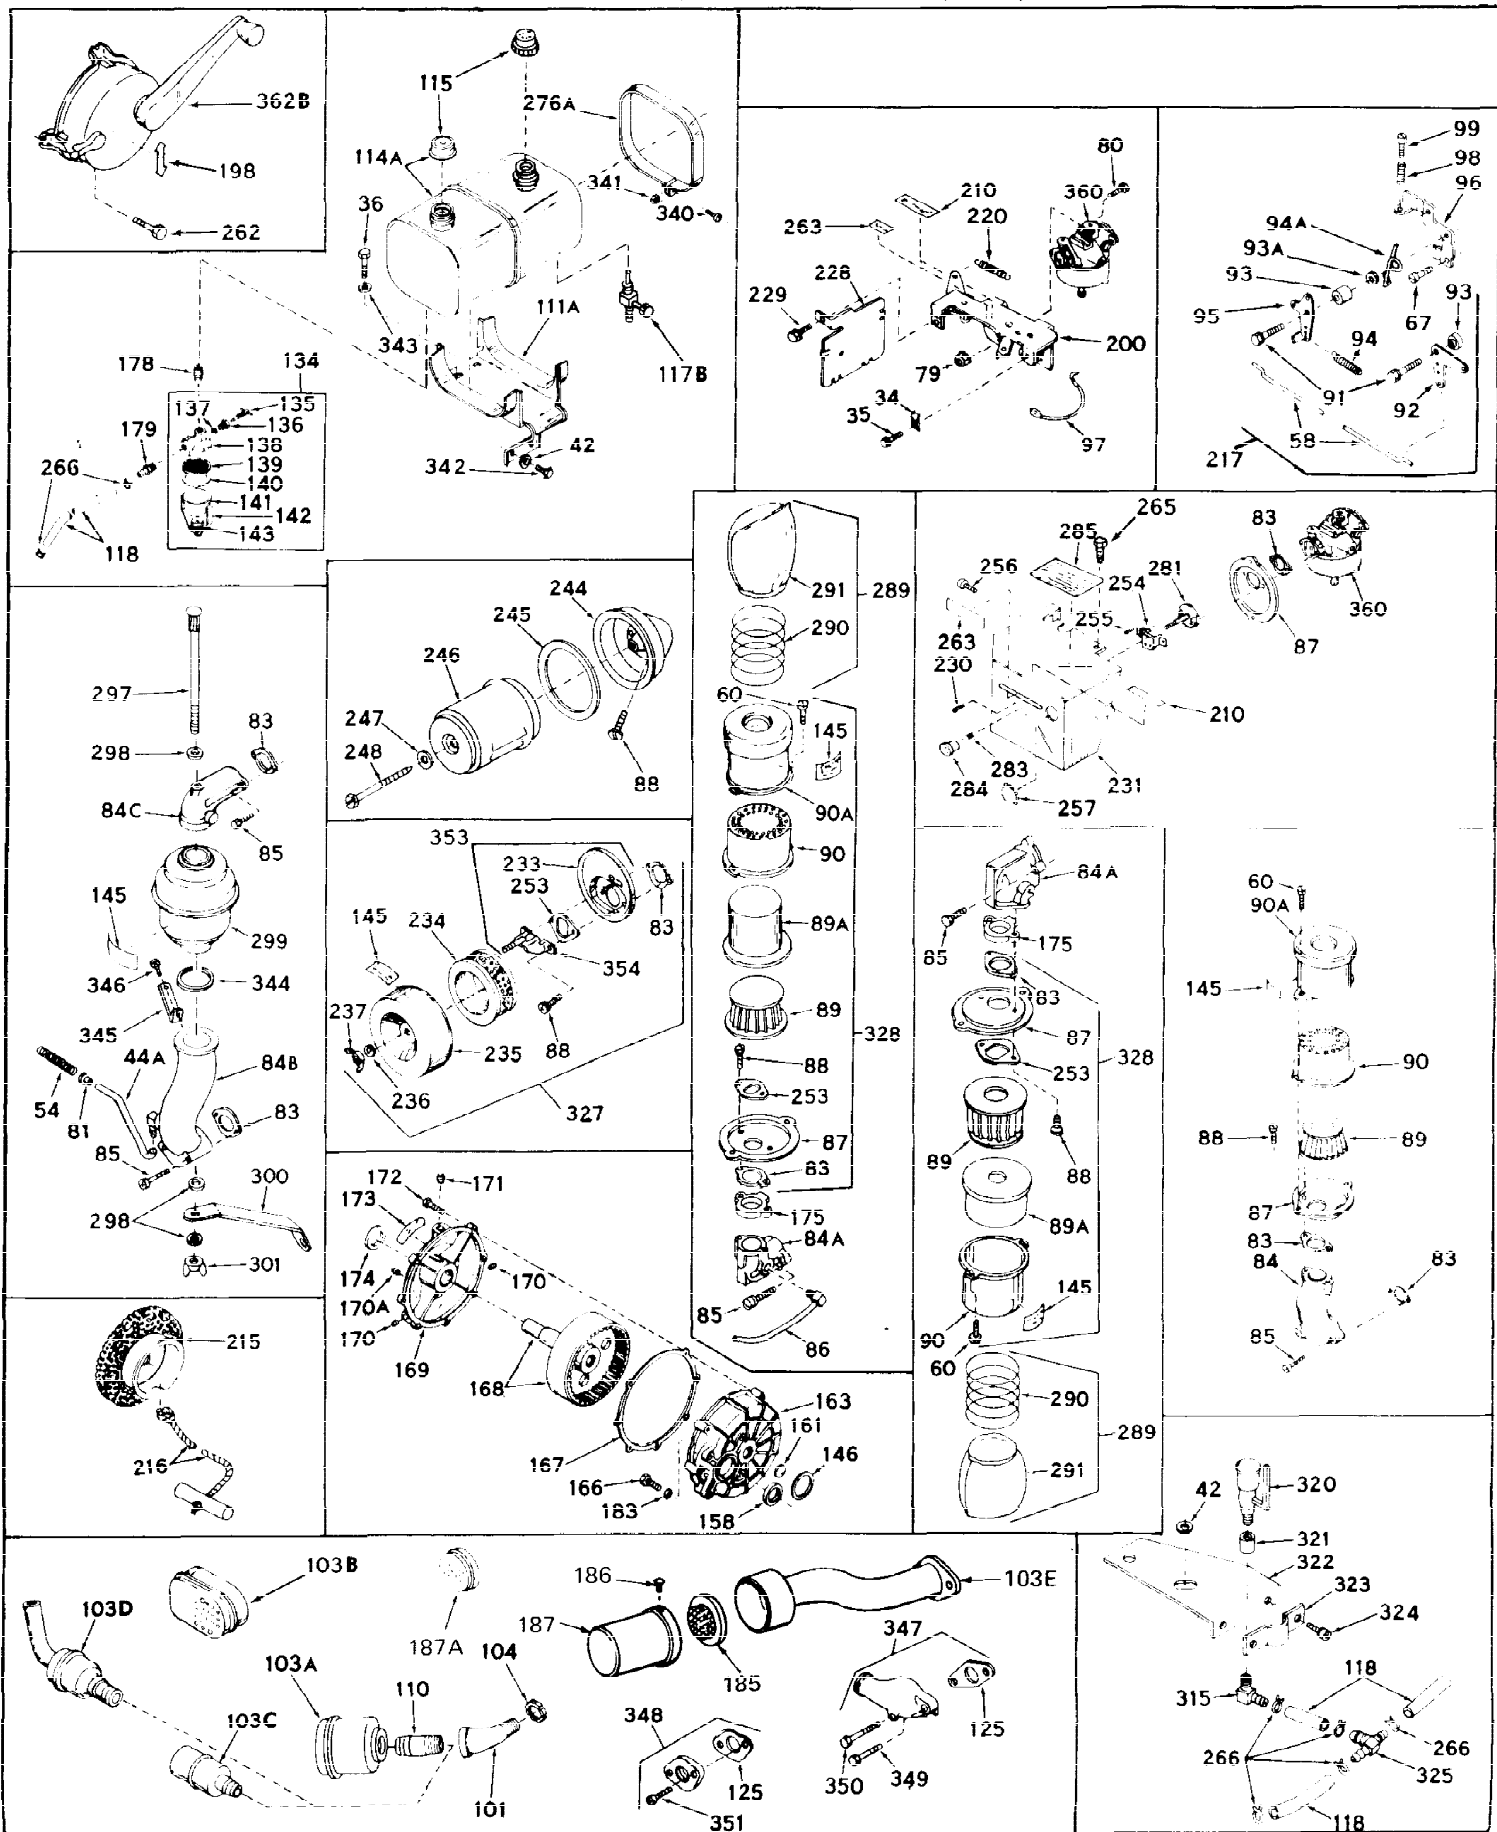

Ref #	Part Number	Qty	Description
34	27793	0	Clip, Conduit
35	28942	0	Screw
36	650694	0	Screw, Hex hd. cap, 5/16-18 x 2
36	650695	0	Screw, Hex hd. cap, 5/16-18 x 2-1/4 (Grade 8
36	650697	0	Screw, Hex hd. cap, 5/16-18 x 2-1/2
42	26073	0	Washer, Connecting rod bolt
54	28819	0	Spring, Fuel line
54	31778	0	Spring, Coil
60	650152	0	Screw
67	650399	0	Screw, Phil. fil. hd. Sems, 10-32 x 5/8
79	29752	0	Nut
80	650572	0	Screw
83	27272	0	Gasket, Air cleaner
85	29786	0	Screw
85	650163	0	Screw, Fil. hd. Sems, 10-32 x 7/8
85	650416	0	Screw, Rd. hd. Sems, 10-32 x 1
85	650605	0	Screw
88	28820	0	Screw
88	650399	0	Screw, Phil. fil. hd. Sems, 10-32 x 5/8
88	650521	0	Screw
91	30312	0	Screw, Hex washer hd. Sems, 10-32 x 1/2
97	31582	0	Wire Assy., Ground (Female fitting one end
98	28569	0	Spring, Compression
98	32924	0	Spring, Compression
99	29500	0	Screw, Fil. hd. mach., Sems, 8-32 x 3/4
99	650223	0	Screw, Fil. slotted hd. Sems, 8-32 x 5/8
99	650688	0	Screw, Hex hd., 10-32 x 1-5/16" (Drilled
104	28443	0	Nut, Conduit (1/8" thick)
104	32862	0	Nut, Conduit (1/4" thick)
115	32387A	0	Cap, Fuel filler (Charcoal Plastic) (Spurt
115	33032	0	Cap, Fuel filler (Red Plastic) (Spurt
118	29774	0	Line, Fuel (Braided 8.25")
118	30705	0	Line, Fuel (Braided 16")
118	30962	0	Line, Fuel (Braided 32")
125	27930	0	Gasket, Exhaust
145	31752	0	Decal, Air cleaner
146	28451	0	Gasket, Housing
171	24590	0	Plug, Pipe
215	28301	0	Pulley, Starter
216	590343	0	Rope & Handle Assy., Starter
228	30820	0	Baffle, Heat
229	28942	0	Screw
230	650257	0	Screw, Pan hd. Sems, 8-32 x 5/16
233	32380	0	Bracket, Air cleaner
234	30804	0	Element, Air cleaner
235	30805	0	Cover, Air cleaner
236	31481	0	Washer, Copper
237	650513	0	Nut, Wing
253	30767	0	Spacer, Air cleaner
255	28820	0	Screw
256	650760	0	Screw
257	31291	0	Plug, Cover
262	29716	0	Screw
265	650701	0	Screw, Hex washer hd. shakeproof,
266	26460	0	Clamp, Fuel line