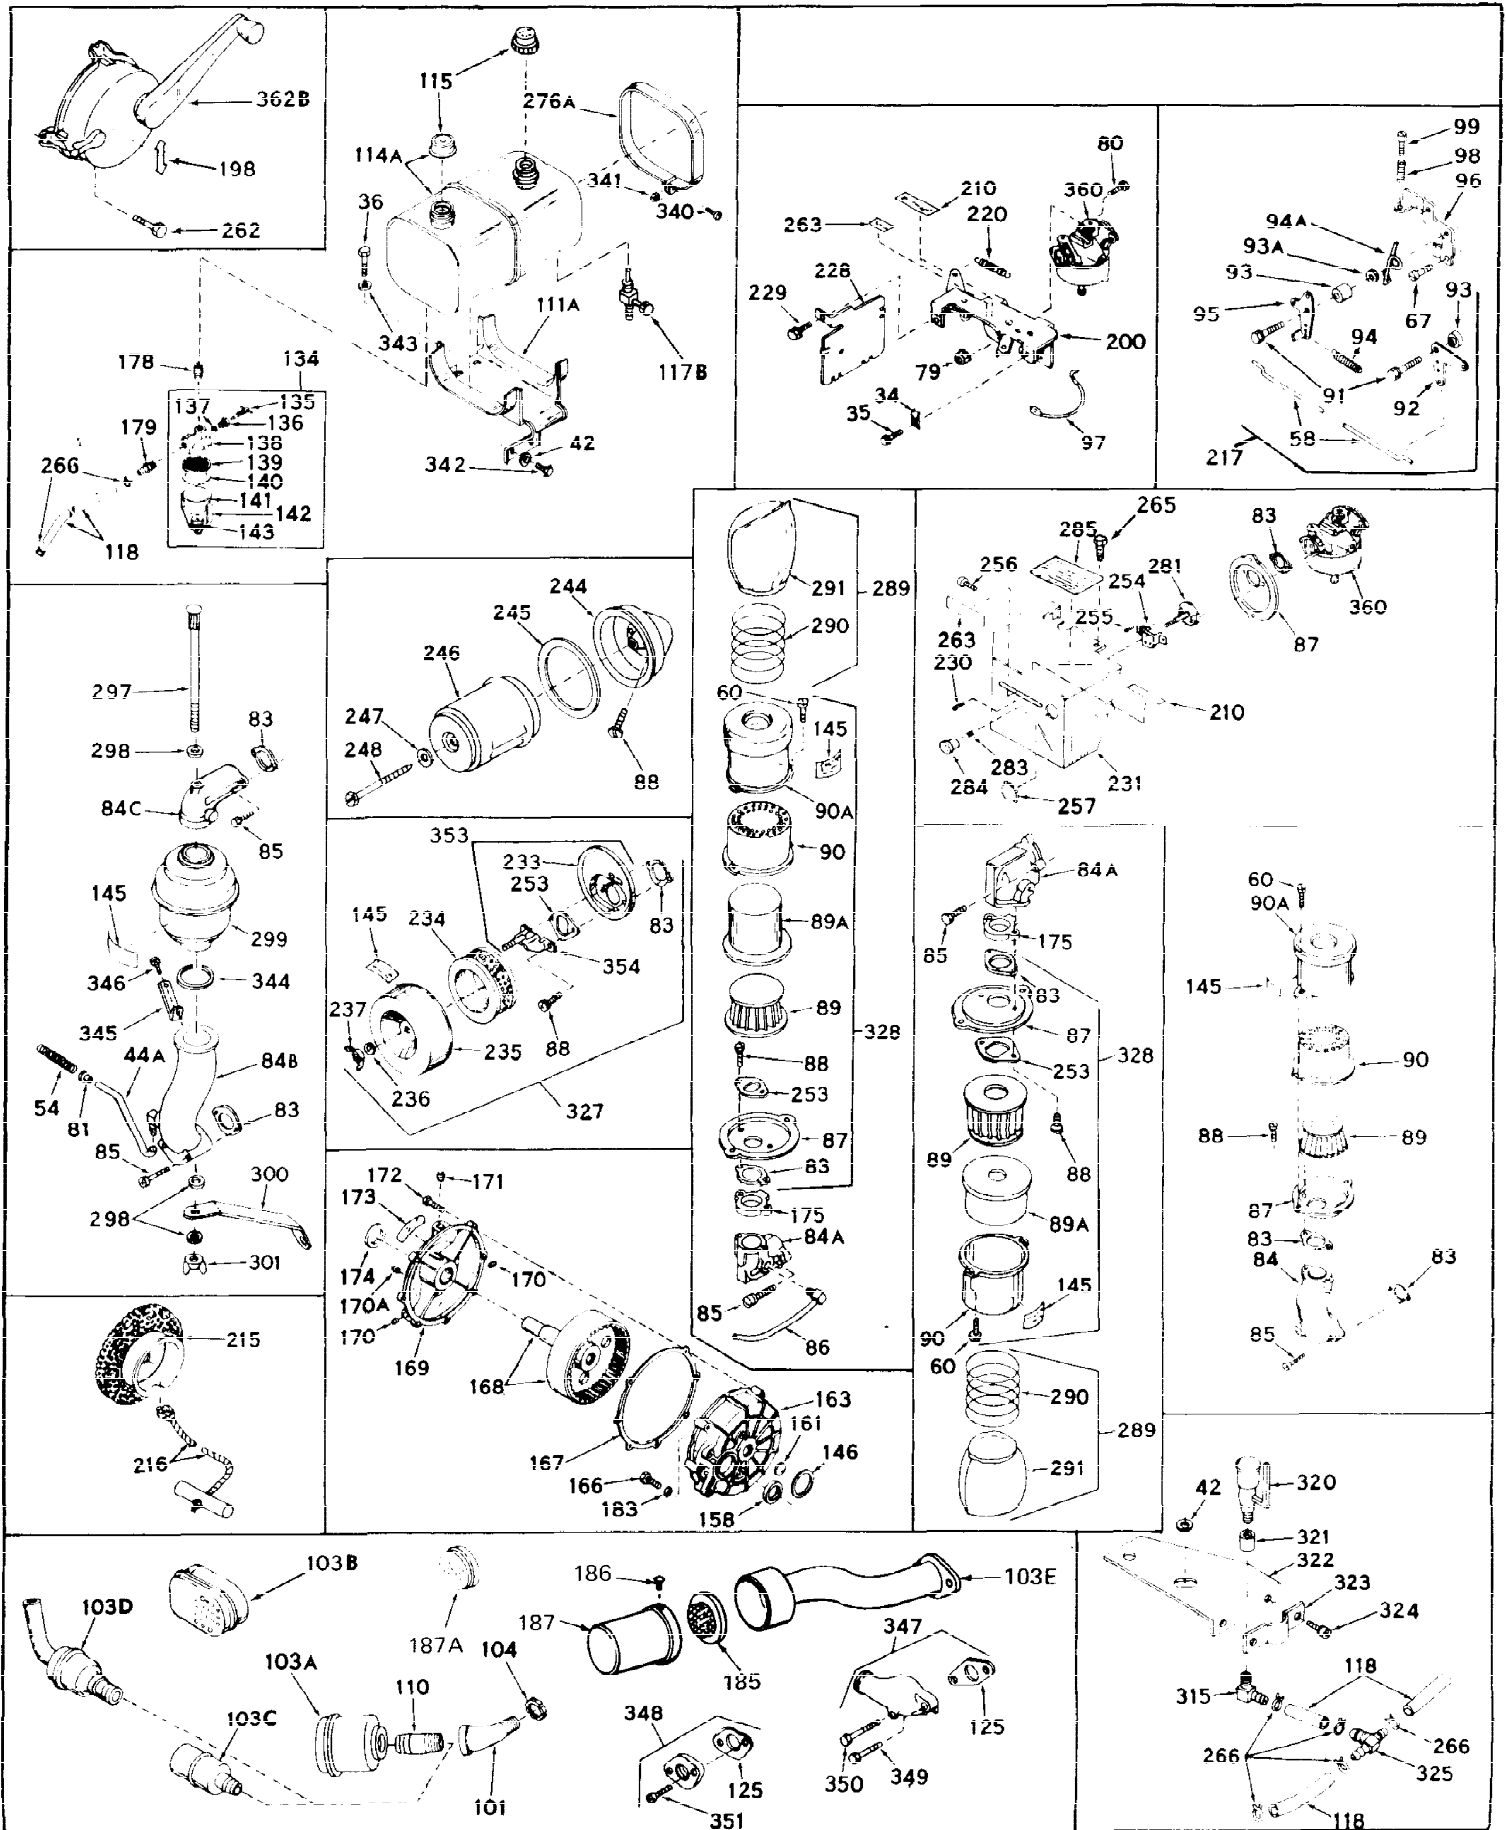

Ref #	Part Number	Qty	Description
34	27793	0	Clip, Conduit
35	28942	0	Screw
36	650694	0	Screw, Hex hd. cap, 5/16-18 x 2
36	650695	0	Screw, Hex hd. cap, 5/16-18 x 2-1/4 (Grade 8
36	650697	0	Screw, Hex hd. cap, 5/16-18 x 2-1/2
42	26073	0	Washer, Connecting rod bolt
54	28819	0	Spring, Fuel line
54	31778	0	Spring, Coil
60	650152	0	Screw
67	650399	0	Screw, Phil. fil. hd. Sems, 10-32 x 5/8
79	29752	0	Nut
80	650572	0	Screw
83	27272	0	Gasket, Air cleaner
85	29786	0	Screw
85	650163	0	Screw, Fil. hd. Sems, 10-32 x 7/8
85	650416	0	Screw, Rd. hd. Sems, 10-32 x 1
85	650605	0	Screw
87	31691	0	Bracket, Air cleaner
88	28820	0	Screw
88	650399	0	Screw, Phil. fil. hd. Sems, 10-32 x 5/8
88	650521	0	Screw
89	30727	0	Element, Air cleaner
90	31692	0	Body, Air cleaner
91	30312	0	Screw, Hex washer hd. Sems, 10-32 x 1/2
97	31582	0	Wire Assy., Ground (Female fitting one end
98	28569	0	Spring, Compression
98	32924	0	Spring, Compression
99	29500	0	Screw, Fil. hd. mach., Sems, 8-32 x 3/4
99	650223	0	Screw, Fil. slotted hd. Sems, 8-32 x 5/8
99	650688	0	Screw, Hex hd., 10-32 x 1-5/16" (Drilled
101	29574	0	Elbow, Exhaust (90°)
104	28443	0	Nut, Conduit (1/8" thick)
104	32862	0	Nut, Conduit (1/4" thick)
110	30244	0	Nipple, Exhaust pipe (2-1/2")
115	32387A	0	Cap, Fuel filler (Charcoal Plastic) (Spurt
115	33032	0	Cap, Fuel filler (Red Plastic) (Spurt
118	29774	0	Line, Fuel (Braided 8.25")
118	30705	0	Line, Fuel (Braided 16")
118	30962	0	Line, Fuel (Braided 32")
125	27930	0	Gasket, Exhaust
145	31752	0	Decal, Air cleaner
146	28451	0	Gasket, Housing
171	24590	0	Plug, Pipe
215	28301	0	Pulley, Starter
216	590343	0	Rope & Handle Assy., Starter
228	30820	0	Baffle, Heat
229	28942	0	Screw
230	650257	0	Screw, Pan hd. Sems, 8-32 x 5/16
253	30767	0	Spacer, Air cleaner
255	28820	0	Screw
256	650760	0	Screw
257	31291	0	Plug, Cover
262	29716	0	Screw
265	650701	0	Screw, Hex washer hd. shakeproof,
266	26460	0	Clamp, Fuel line