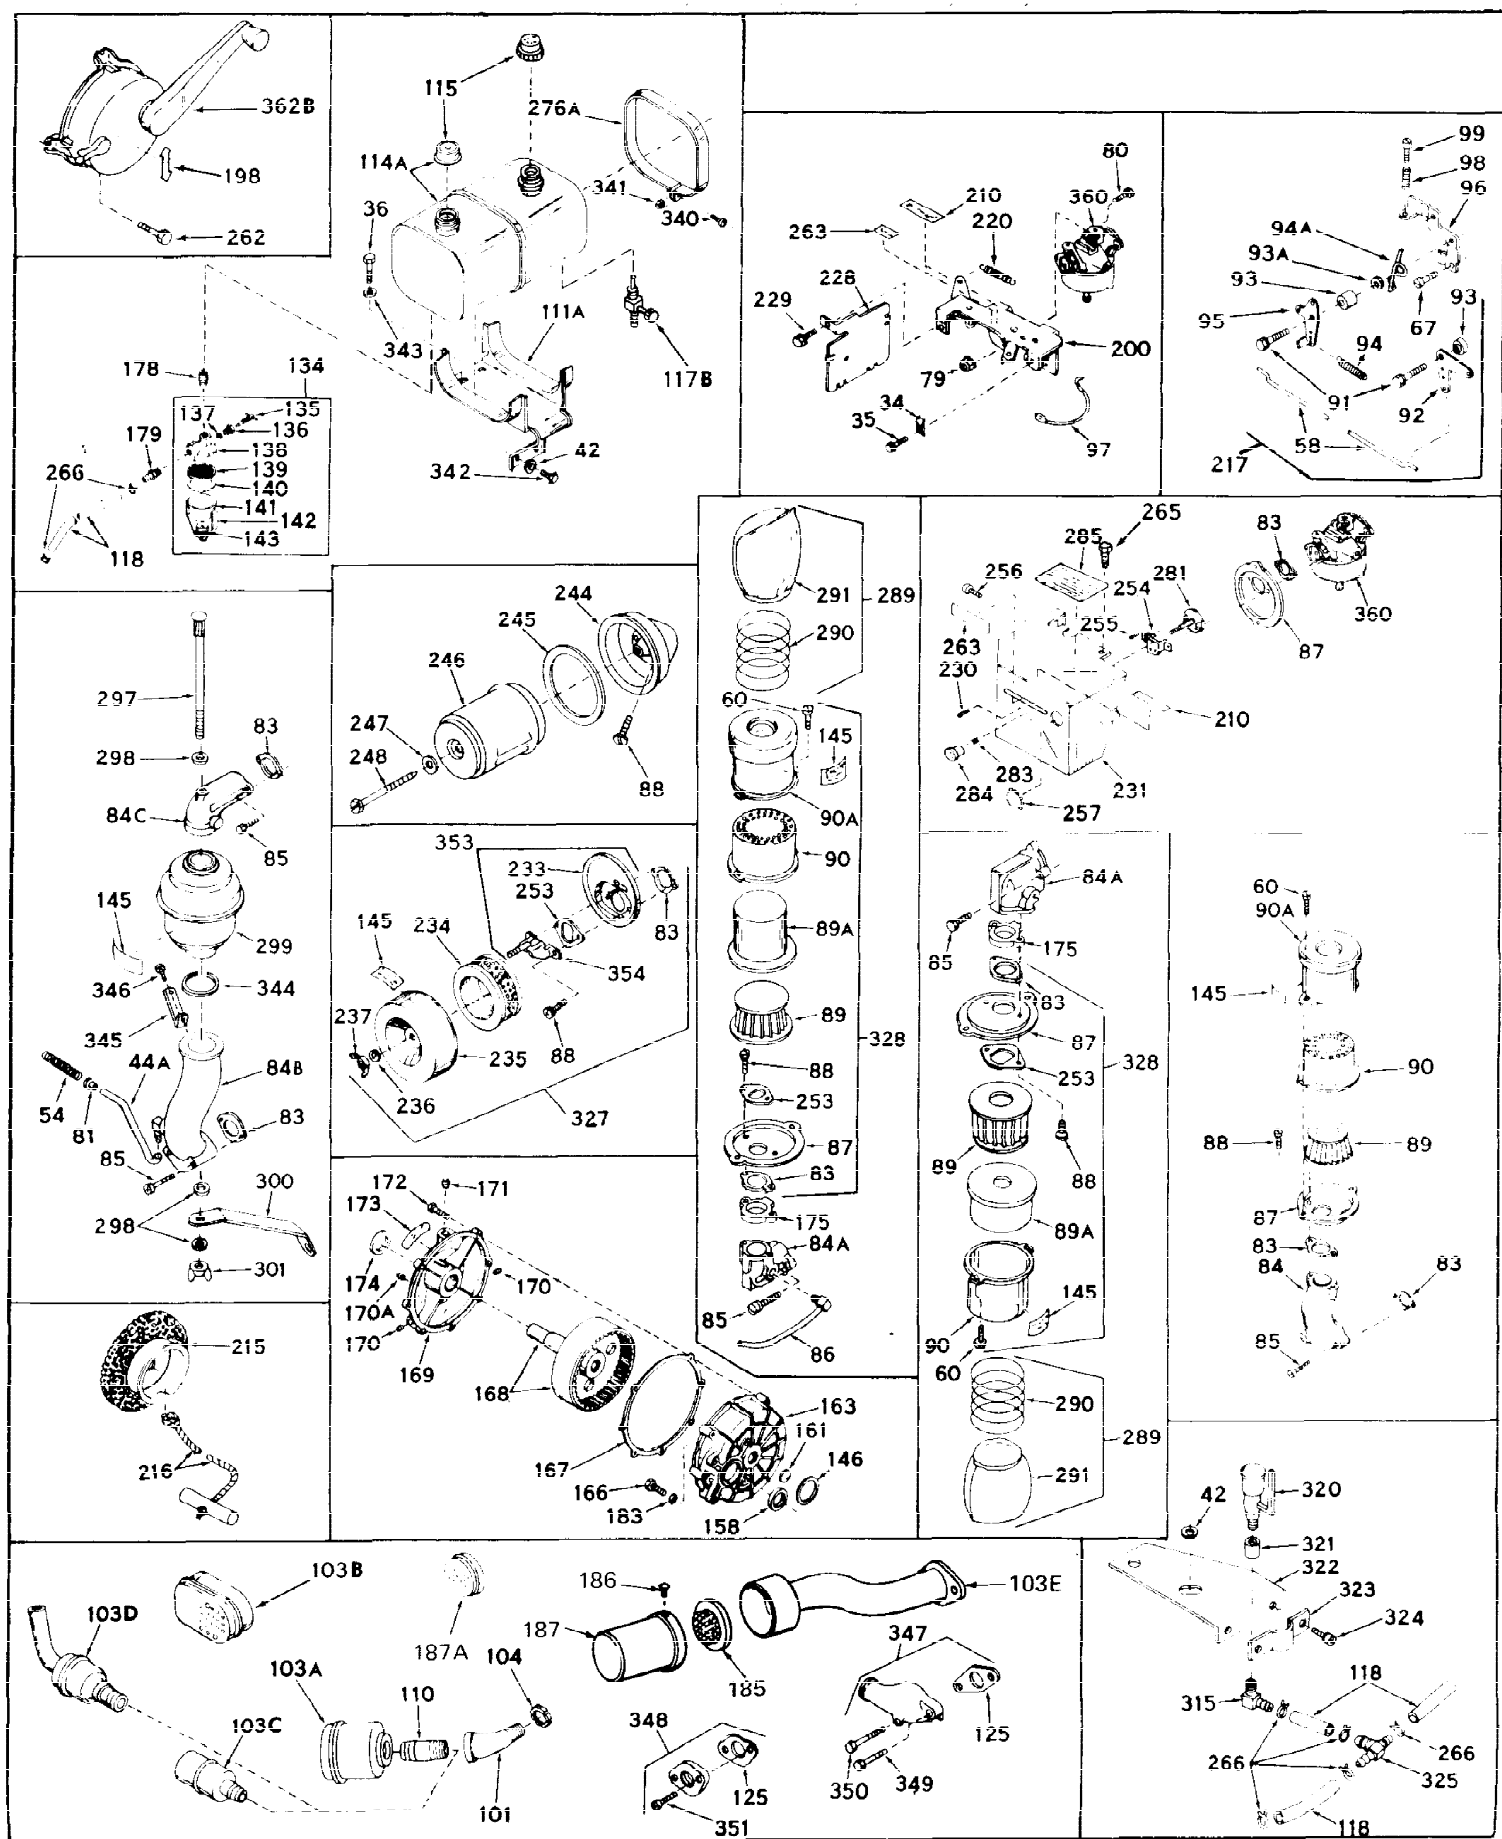

Ref #	Part Number	Qty	Description
34	27793	0	Clip, Conduit
35	28942	0	Screw
36	650694	0	Screw, Hex hd. cap, 5/16-18 x 2
36	650695	0	Screw, Hex hd. cap, 5/16-18 x 2-1/4 (Grade 8
36	650697	0	Screw, Hex hd. cap, 5/16-18 x 2-1/2
42	26073	0	Washer, Connecting rod bolt
54	28819	0	Spring, Fuel line
54	31778	0	Spring, Coil
60	650152	0	Screw
67	650399	0	Screw, Phil. fil. hd. Sems, 10-32 x 5/8
79	29752	0	Nut
80	650572	0	Screw
83	27272	0	Gasket, Air cleaner
85	29786	0	Screw
85	650163	0	Screw, Fil. hd. Sems, 10-32 x 7/8
85	650416	0	Screw, Rd. hd. Sems, 10-32 x 1
85	650605	0	Screw
88	650399	0	Screw, Phil. fil. hd. Sems, 10-32 x 5/8
88	650521	0	Screw
88	28820	0	Screw
91	30312	0	Screw, Hex washer hd. Sems, 10-32 x 1/2
97	30831	0	Wire, Ground (Female fitting both ends)
98	28569	0	Spring, Compression
98	32924	0	Spring, Compression
99	29500	0	Screw, Fil. hd. mach., Sems, 8-32 x 3/4
99	650223	0	Screw, Fil. slotted hd. Sems, 8-32 x 5/8
99	650688	0	Screw, Hex hd., 10-32 x 1-5/16" (Drilled
103A	29633	0	Muffler
104	28443	0	Nut, Conduit (1/8" thick)
104	32862	0	Nut, Conduit (1/4" thick)
115	32387A	0	Cap, Fuel filler (Charcoal Plastic) (Spurt
115	33032	0	Cap, Fuel filler (Red Plastic) (Spurt
118	29774	0	Line, Fuel (Braided 8.25")
118	30705	0	Line, Fuel (Braided 16")
118	30962	0	Line, Fuel (Braided 32")
125	27930	0	Gasket, Exhaust
145	31871	0	Decal, Air cleaner
146	28451	0	Gasket, Housing
171	24590	0	Plug, Pipe
215	28301	0	Pulley, Starter
216	590343	0	Rope & Handle Assy., Starter
228	30820	0	Baffle, Heat
229	28942	0	Screw
230	650257	0	Screw, Pan hd. Sems, 8-32 x 5/16
234	30804	0	Element, Air cleaner
235	30805	0	Cover, Air cleaner
253	30767	0	Spacer, Air cleaner
255	28820	0	Screw
256	650760	0	Screw
257	31291	0	Plug, Cover
262	29716	0	Screw
265	650701	0	Screw, Hex washer hd. shakeproof,
266	26460	0	Clamp, Fuel line
289	730512	0	Kit, Pre-cleaner
290	31667	0	Spring, Pre-cleaner bag