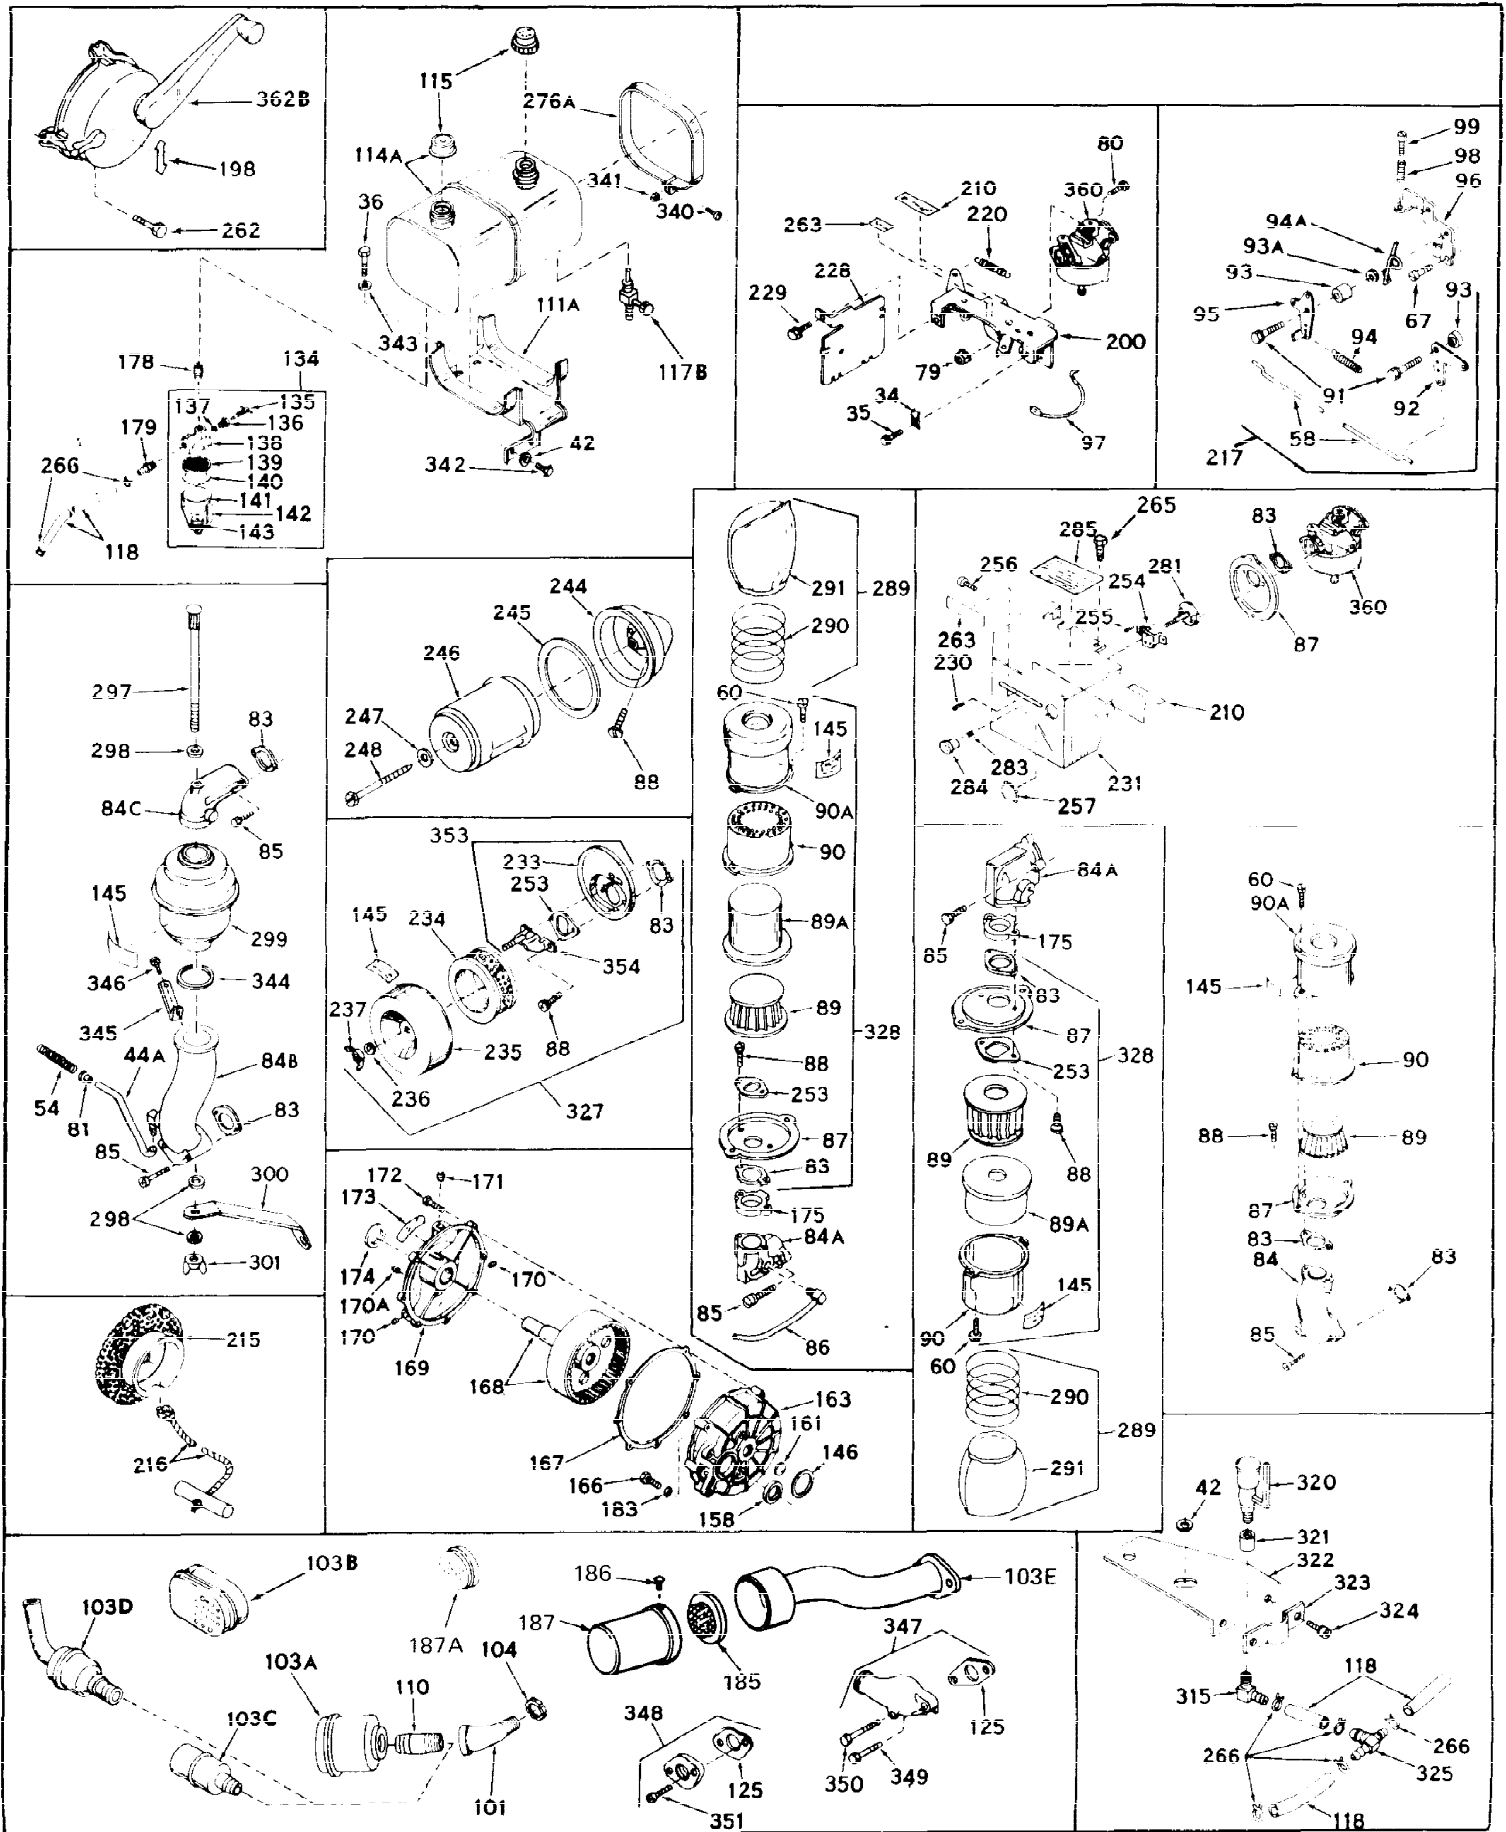

Ref #	Part Number	Qty	Description
34	27793	0	Clip, Conduit
35	28942	0	Screw
36	650694	0	Screw, Hex hd. cap, 5/16-18 x 2
36	650695	0	Screw, Hex hd. cap, 5/16-18 x 2-1/4 (Grade 8
36	650697	0	Screw, Hex hd. cap, 5/16-18 x 2-1/2
42	26073	0	Washer, Connecting rod bolt
54	28819	0	Spring, Fuel line
54	31778	0	Spring, Coil
60	650152	0	Screw
67	650399	0	Screw, Phil. fil. hd. Sems, 10-32 x 5/8
79	29752	0	Nut
80	650572	0	Screw
83	27272	0	Gasket, Air cleaner
85	29786	0	Screw
85	650163	0	Screw, Fil. hd. Sems, 10-32 x 7/8
85	650416	0	Screw, Rd. hd. Sems, 10-32 x 1
85	650605	0	Screw
88	650399	0	Screw, Phil. fil. hd. Sems, 10-32 x 5/8
88	650521	0	Screw
88	28820	0	Screw
90	31692	0	Body, Air cleaner
91	30312	0	Screw, Hex washer hd. Sems, 10-32 x 1/2
97	30831	0	Wire, Ground (Female fitting both ends)
98	28569	0	Spring, Compression
98	32924	0	Spring, Compression
99	29500	0	Screw, Fil. hd. mach., Sems, 8-32 x 3/4
99	650223	0	Screw, Fil. slotted hd. Sems, 8-32 x 5/8
99	650688	0	Screw, Hex hd., 10-32 x 1-5/16" (Drilled
101	29574	0	Elbow, Exhaust (90ø)
103A	29633	0	Muffler
104	28443	0	Nut, Conduit (1/8" thick)
104	32862	0	Nut, Conduit (1/4" thick)
110	30244	0	Nipple, Exhaust pipe (2-1/2")
115	32387A	0	Cap, Fuel filler (Charcoal Plastic) (Spurt
115	33032	0	Cap, Fuel filler (Red Plastic) (Spurt
118	29774	0	Line, Fuel (Braided 8.25")
118	30705	0	Line, Fuel (Braided 16")
118	30962	0	Line, Fuel (Braided 32")
125	27930	0	Gasket, Exhaust
145	31752	0	Decal, Air cleaner
146	28451	0	Gasket, Housing
171	24590	0	Plug, Pipe
215	28301	0	Pulley, Starter
216	590343	0	Rope & Handle Assy., Starter
228	30820	0	Baffle, Heat
229	28942	0	Screw
230	650257	0	Screw, Pan hd. Sems, 8-32 x 5/16
234	30804	0	Element, Air cleaner
253	30767	0	Spacer, Air cleaner
255	28820	0	Screw
256	650760	0	Screw
257	31291	0	Plug, Cover
262	29716	0	Screw
265	650701	0	Screw, Hex washer hd. shakeproof,
266	26460	0	Clamp, Fuel line