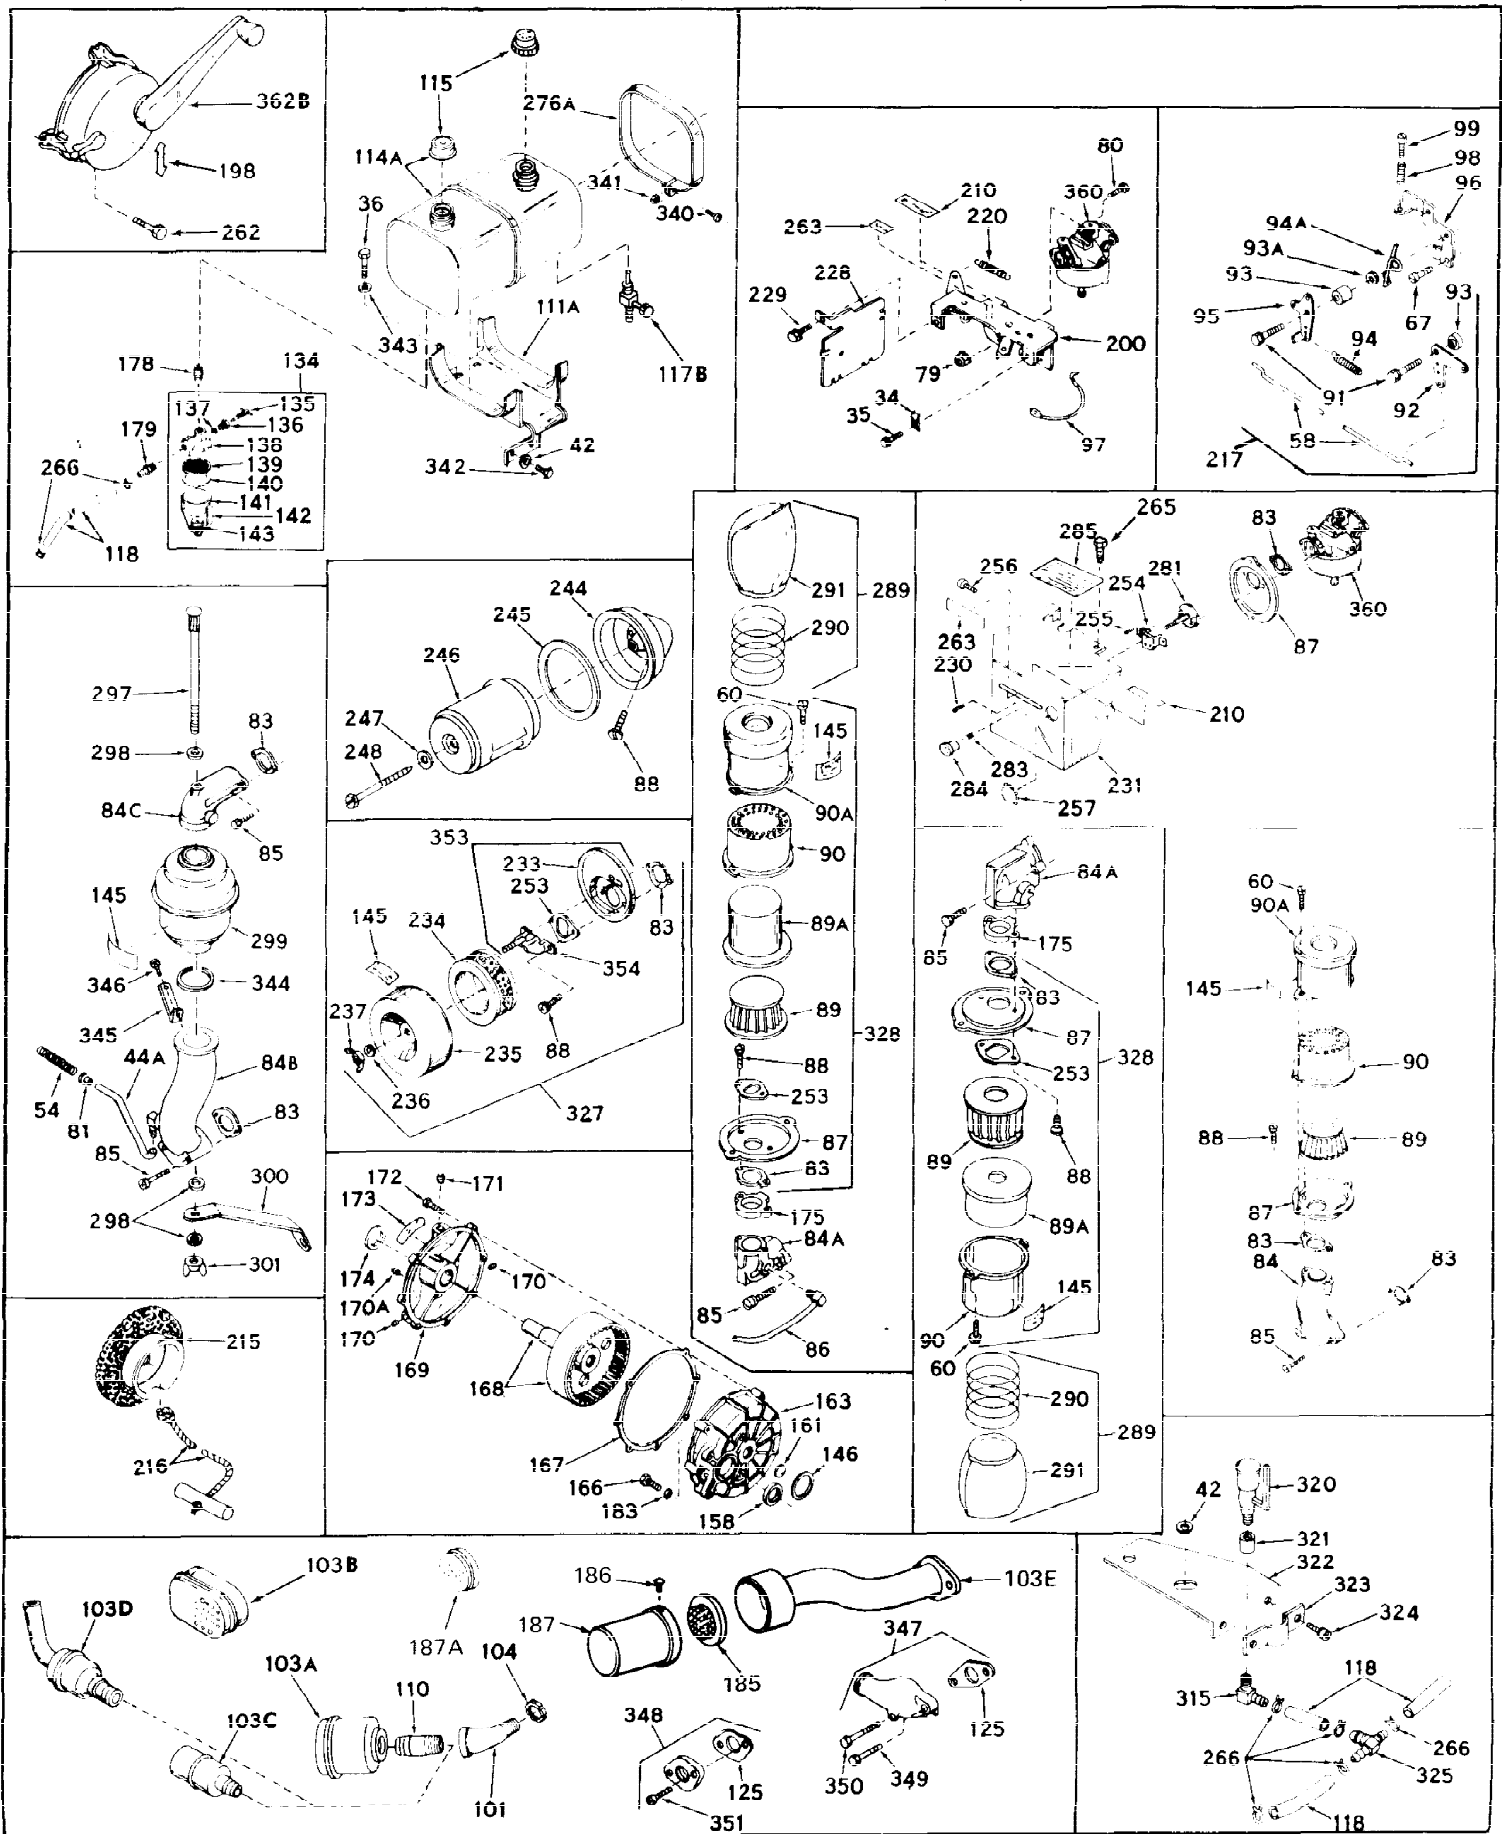

Ref #	Part Number	Qty	Description
34	27793	0	Clip, Conduit
35	28942	0	Screw
36	650694	0	Screw, Hex hd. cap, 5/16-18 x 2
36	650695	0	Screw, Hex hd. cap, 5/16-18 x 2-1/4 (Grade 8)
36	650697	0	Screw, Hex hd. cap, 5/16-18 x 2-1/2
42	26073	0	Washer, Connecting rod bolt
54	28819	0	Spring, Fuel line
54	31778	0	Spring, Coil
60	650152	0	Screw
67	650399	0	Screw, Phil. fil. hd. Sems, 10-32 x 5/8
79	29752	0	Nut
80	650572	0	Screw
83	27272	0	Gasket, Air cleaner
84A	31431	0	Elbow, Air cleaner
85	29786	0	Screw
85	650163	0	Screw, Fil. hd. Sems, 10-32 x 7/8
85	650416	0	Screw, Rd. hd. Sems, 10-32 x 1
85	650605	0	Screw
87	31691	0	Bracket, Air cleaner
88	650399	0	Screw, Phil. fil. hd. Sems, 10-32 x 5/8
88	650521	0	Screw
88	28820	0	Screw
89	30727	0	Element, Air cleaner
90A	31715	0	Body, Air cleaner
91	30312	0	Screw, Hex washer hd. Sems, 10-32 x 1/2
97	28468	0	Wire, Ground (Female fitting both ends)
98	28569	0	Spring, Compression
98	32924	0	Spring, Compression
99	29500	0	Screw, Fil. hd. mach., Sems, 8-32 x 3/4
99	650223	0	Screw, Fil. slotted hd. Sems, 8-32 x 5/8
99	650688	0	Screw, Hex hd., 10-32 x 1-5/16" (Drilled)
101	30209	0	Elbow, Exhaust (45ø)
103A	29633	0	Muffler
104	28443	0	Nut, Conduit (1/8" thick)
104	32862	0	Nut, Conduit (1/4" thick)
115	32387A	0	Cap, Fuel filler (Charcoal Plastic) (Spurt)
115	33032	0	Cap, Fuel filler (Red Plastic) (Spurt)
118	29774	0	Line, Fuel (Braided 8.25")
118	30705	0	Line, Fuel (Braided 16")
118	30962	0	Line, Fuel (Braided 32")
125	27930	0	Gasket, Exhaust
145	31752	0	Decal, Air cleaner
146	28451	0	Gasket, Housing
171	24590	0	Plug, Pipe
200	33110	0	Control Assy., Speed (Remote)
215	28301	0	Pulley, Starter
216	590343	0	Rope & Handle Assy., Starter
220	30826	0	Spring, Extension
228	30820	0	Baffle, Heat
229	28942	0	Screw
230	650257	0	Screw, Pan hd. Sems, 8-32 x 5/16
253	30767	0	Spacer, Air cleaner
255	28820	0	Screw
256	650760	0	Screw
257	31291	0	Plug, Cover