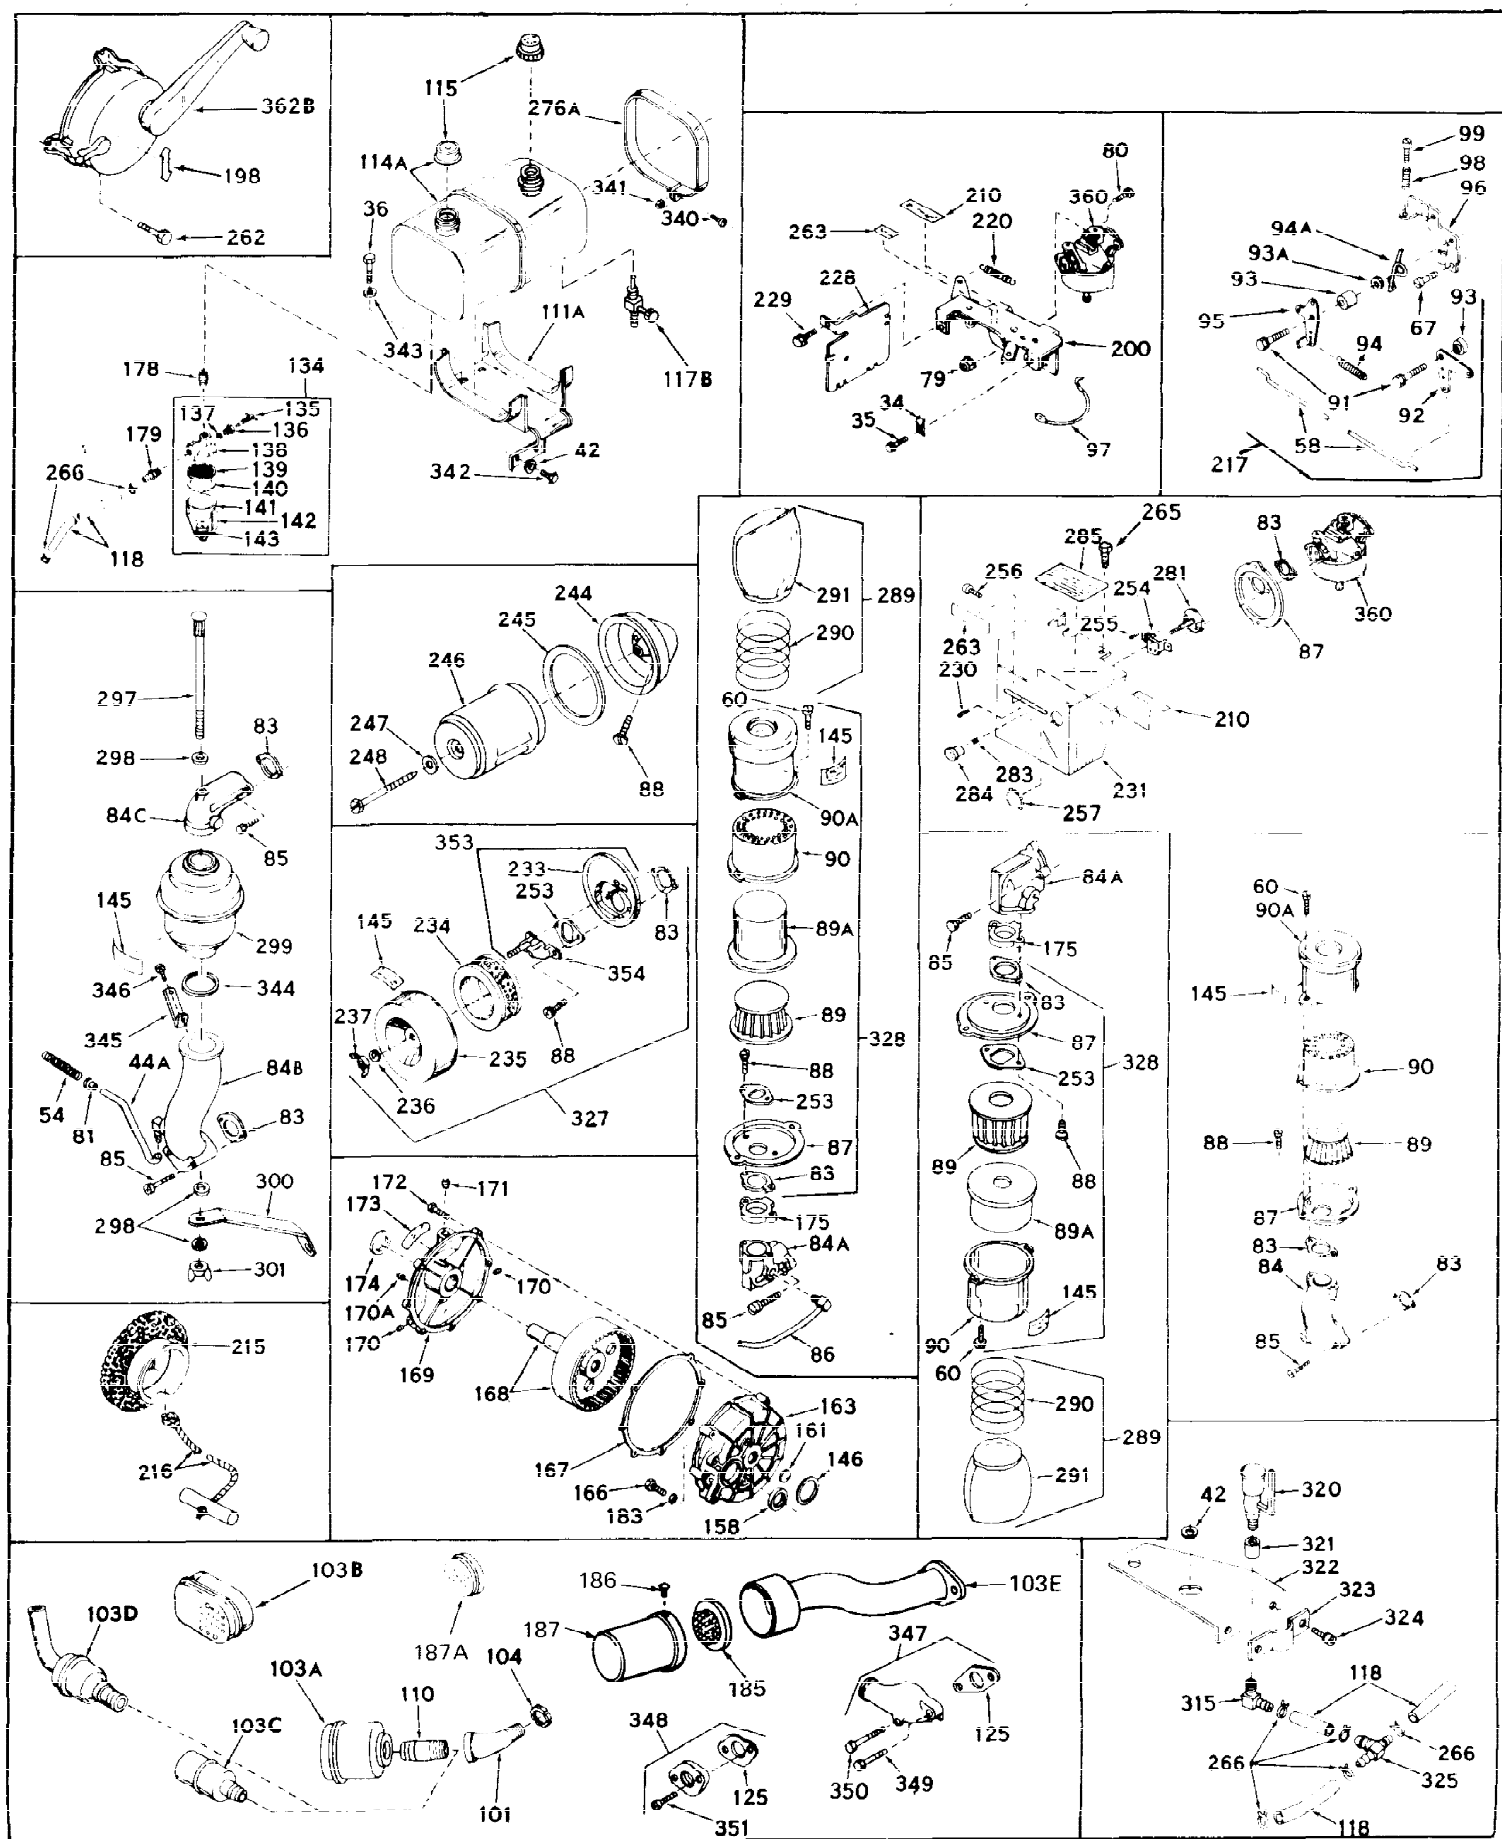

Ref #	Part Number	Qty	Description
34	27793	0	Clip, Conduit
35	28942	0	Screw
36	650694	0	Screw, Hex hd. cap, 5/16-18 x 2
36	650695	0	Screw, Hex hd. cap, 5/16-18 x 2-1/4 (Grade 8
36	650697	0	Screw, Hex hd. cap, 5/16-18 x 2-1/2
42	26073	0	Washer, Connecting rod bolt
54	28819	0	Spring, Fuel line
54	31778	0	Spring, Coil
60	650152	0	Screw
67	650399	0	Screw, Phil. fil. hd. Sems, 10-32 x 5/8
79	29752	0	Nut
80	650572	0	Screw
83	27272	0	Gasket, Air cleaner
85	29786	0	Screw
85	650163	0	Screw, Fil. hd. Sems, 10-32 x 7/8
85	650416	0	Screw, Rd. hd. Sems, 10-32 x 1
85	650605	0	Screw
88	28820	0	Screw
88	650399	0	Screw, Phil. fil. hd. Sems, 10-32 x 5/8
88	650521	0	Screw
91	30312	0	Screw, Hex washer hd. Sems, 10-32 x 1/2
98	28569	0	Spring, Compression
98	32924	0	Spring, Compression
99	29500	0	Screw, Fil. hd. mach., Sems, 8-32 x 3/4
99	650223	0	Screw, Fil. slotted hd. Sems, 8-32 x 5/8
99	650688	0	Screw, Hex hd., 10-32 x 1-5/16" (Drilled
101	30209	0	Elbow, Exhaust (45ø)
103A	29633	0	Muffler
104	28443	0	Nut, Conduit (1/8" thick)
104	32862	0	Nut, Conduit (1/4" thick)
110	30244	0	Nipple, Exhaust pipe (2-1/2")
115	31888	0	Cap, Fuel filler (Kerosene)
115	32387A	0	Cap, Fuel filler (Charcoal Plastic) (Spurt
115	33032	0	Cap, Fuel filler (Red Plastic) (Spurt
118	29774	0	Line, Fuel (Braided 8.25")
118	30705	0	Line, Fuel (Braided 16")
118	30962	0	Line, Fuel (Braided 32")
125	27930	0	Gasket, Exhaust
145	31752	0	Decal, Air cleaner
146	28451	0	Gasket, Housing
171	24590	0	Plug, Pipe
215	28301	0	Pulley, Starter
216	590343	0	Rope & Handle Assy., Starter
228	30820	0	Baffle, Heat
229	28942	0	Screw
230	650257	0	Screw, Pan hd. Sems, 8-32 x 5/16
233	32380	0	Bracket, Air cleaner
234	30804	0	Element, Air cleaner
235	30805	0	Cover, Air cleaner
236	31481	0	Washer, Copper
237	650513	0	Nut, Wing
253	30767	0	Spacer, Air cleaner
255	28820	0	Screw
256	650760	0	Screw
257	31291	0	Plug, Cover