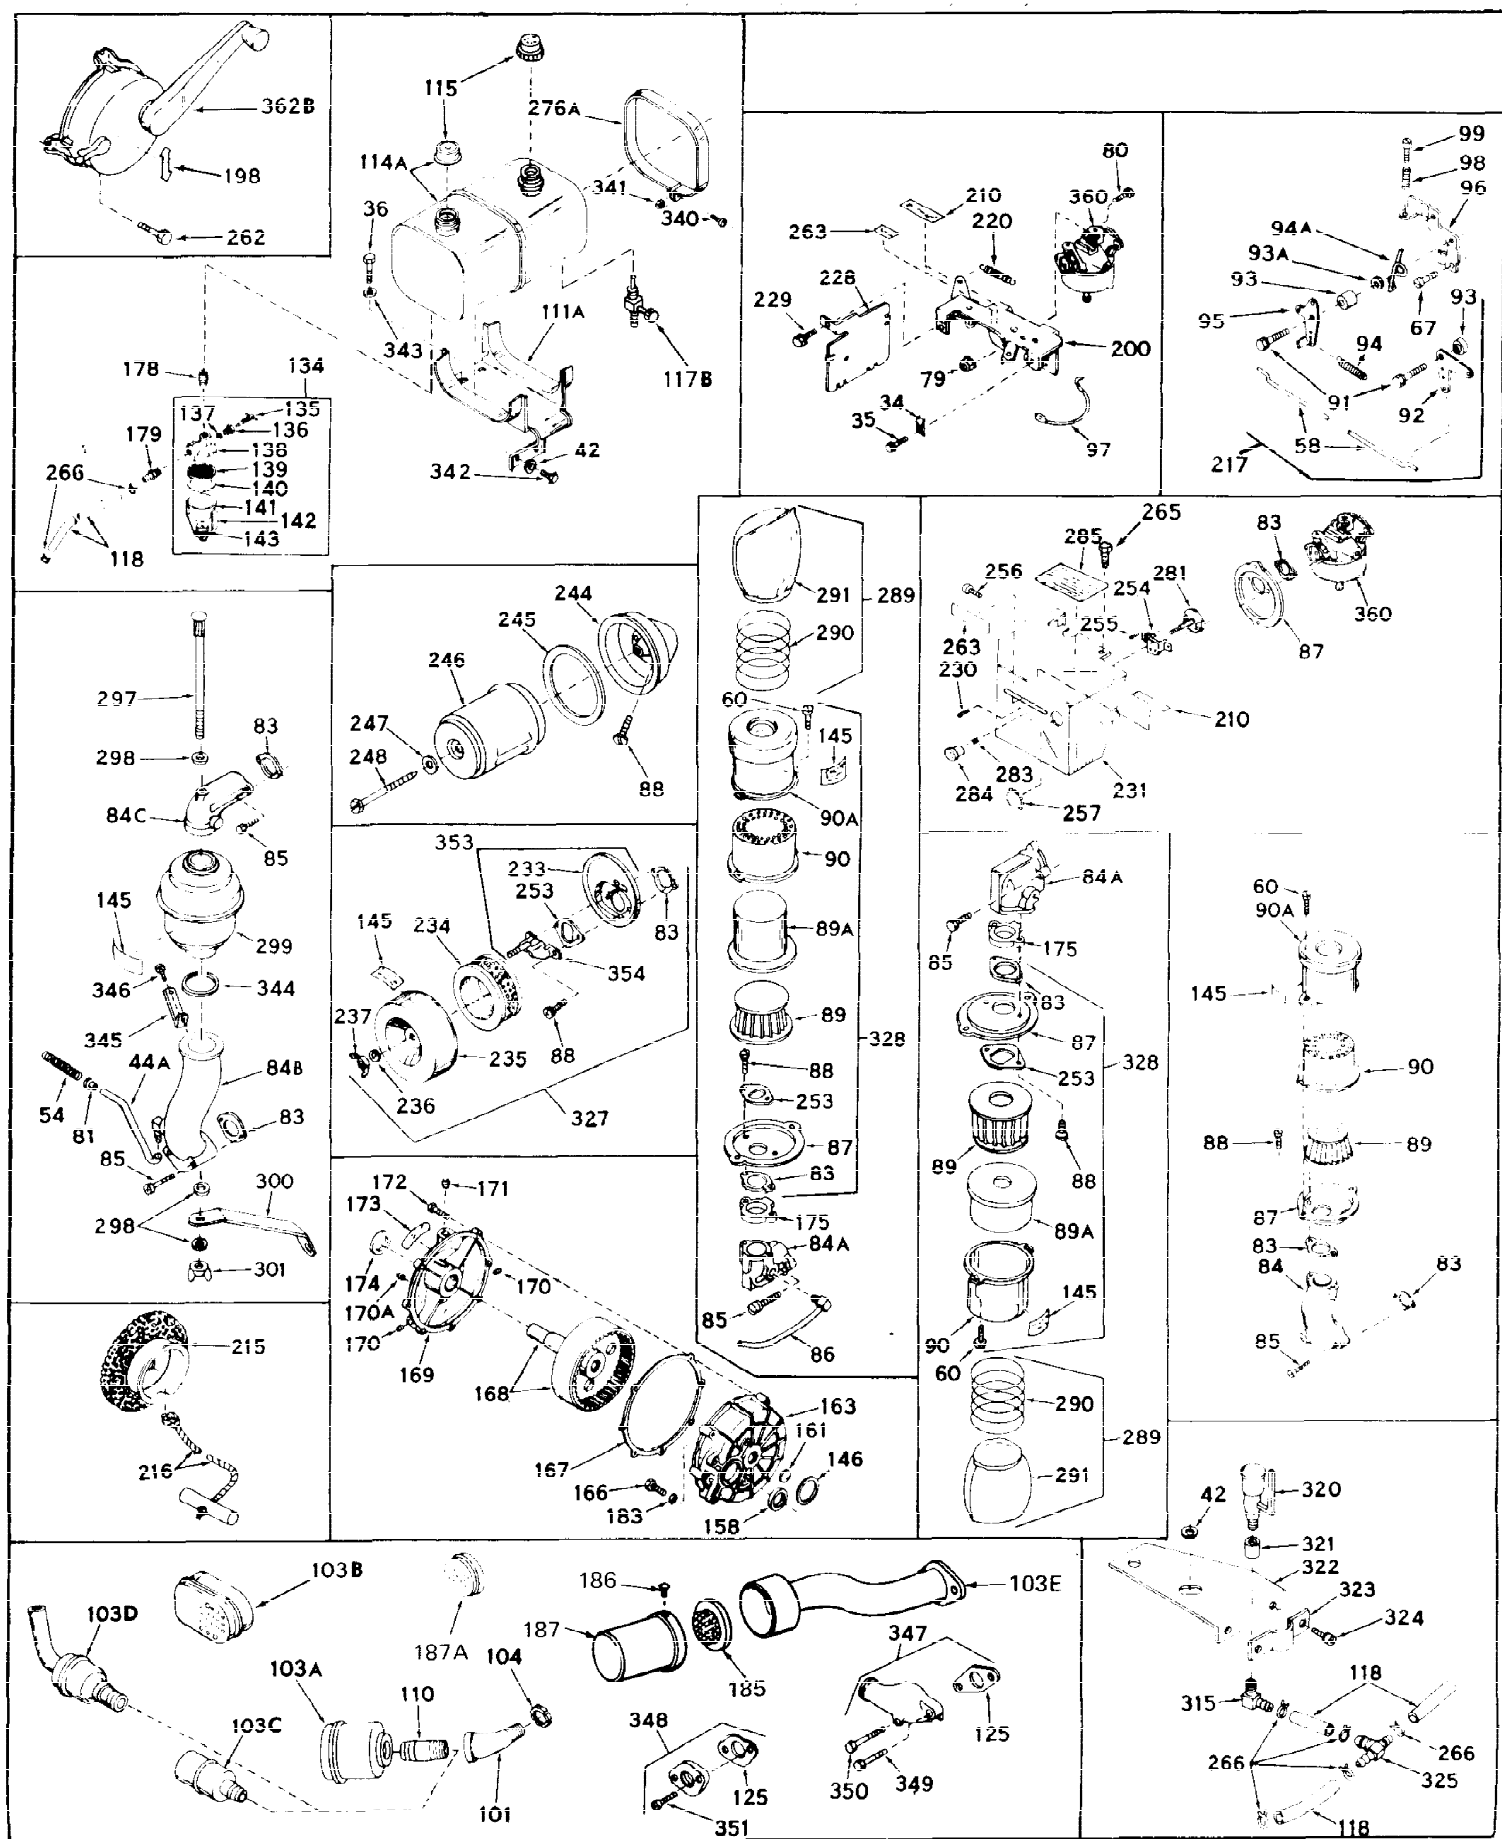

Ref #	Part Number	Qty	Description
34	27793	0	Clip, Conduit
35	28942	0	Screw
36	650694	0	Screw, Hex hd. cap, 5/16-18 x 2
36	650695	0	Screw, Hex hd. cap, 5/16-18 x 2-1/4 (Grade 8
36	650697	0	Screw, Hex hd. cap, 5/16-18 x 2-1/2
42	26073	0	Washer, Connecting rod bolt
54	28819	0	Spring, Fuel line
54	31778	0	Spring, Coil
60	650152	0	Screw
67	650399	0	Screw, Phil. fil. hd. Sems, 10-32 x 5/8
79	29752	0	Nut
80	650572	0	Screw
83	27272	0	Gasket, Air cleaner
84C	31810	0	Elbow, Air cleaner
85	29786	0	Screw
85	650163	0	Screw, Fil. hd. Sems, 10-32 x 7/8
85	650416	0	Screw, Rd. hd. Sems, 10-32 x 1
85	650605	0	Screw
88	650521	0	Screw
88	28820	0	Screw
88	650399	0	Screw, Phil. fil. hd. Sems, 10-32 x 5/8
91	30312	0	Screw, Hex washer hd. Sems, 10-32 x 1/2
98	28569	0	Spring, Compression
98	32924	0	Spring, Compression
99	29500	0	Screw, Fil. hd. mach., Sems, 8-32 x 3/4
99	650223	0	Screw, Fil. slotted hd. Sems, 8-32 x 5/8
99	650688	0	Screw, Hex hd., 10-32 x 1-5/16" (Drilled
104	28443	0	Nut, Conduit (1/8" thick)
104	32862	0	Nut, Conduit (1/4" thick)
115	32387A	0	Cap, Fuel filler (Charcoal Plastic) (Spurt
115	33032	0	Cap, Fuel filler (Red Plastic) (Spurt
118	29774	0	Line, Fuel (Braided 8.25")
118	30705	0	Line, Fuel (Braided 16")
118	30962	0	Line, Fuel (Braided 32")
125	27930	0	Gasket, Exhaust
145	31786	0	Decal, Air cleaner
146	28451	0	Gasket, Housing
171	24590	0	Plug, Pipe
215	28301	0	Pulley, Starter
216	590343	0	Rope & Handle Assy., Starter
228	30820	0	Baffle, Heat
229	28942	0	Screw
230	650257	0	Screw, Pan hd. Sems, 8-32 x 5/16
236	31481	0	Washer, Copper
237	650513	0	Nut, Wing
253	30767	0	Spacer, Air cleaner
255	28820	0	Screw
256	650760	0	Screw
257	31291	0	Plug, Cover
262	29716	0	Screw
265	650701	0	Screw, Hex washer hd. shakeproof,
266	26460	0	Clamp, Fuel line
289	730512	0	Kit, Pre-cleaner
290	31667	0	Spring, Pre-cleaner bag
291	31668	0	Bag, Pre-cleaner