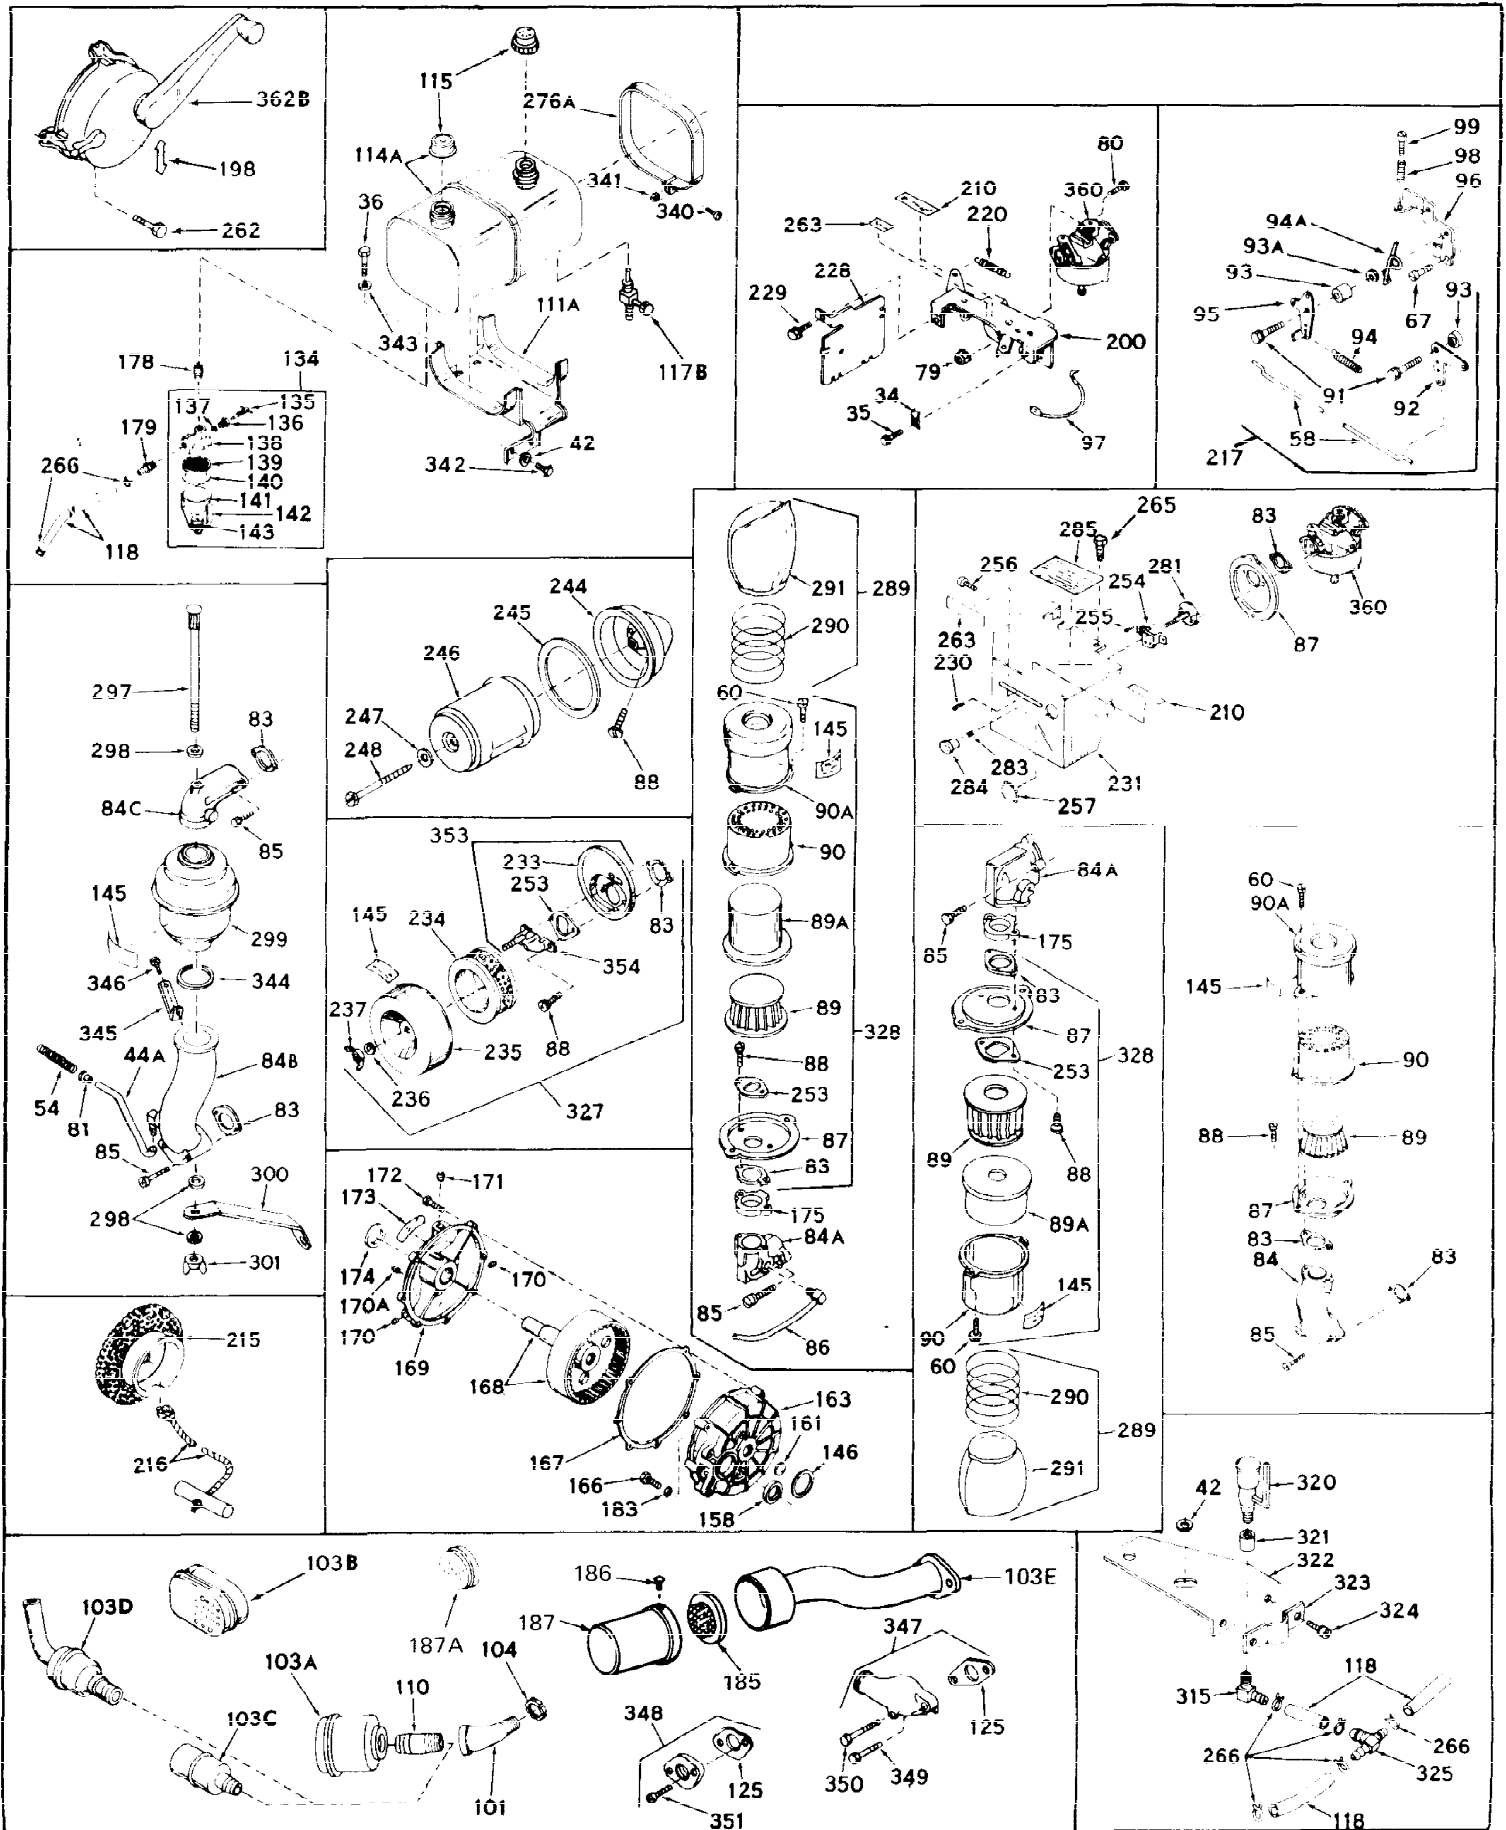

Ref #	Part Number	Qty	Description
34	27793	0	Clip, Conduit
35	28942	0	Screw
36	650694	0	Screw, Hex hd. cap, 5/16-18 x 2
36	650695	0	Screw, Hex hd. cap, 5/16-18 x 2-1/4 (Grade 8)
36	650697	0	Screw, Hex hd. cap, 5/16-18 x 2-1/2
42	26073	0	Washer, Connecting rod bolt
54	28819	0	Spring, Fuel line
54	31778	0	Spring, Coil
60	650152	0	Screw
67	650399	0	Screw, Phil. fil. hd. Sems, 10-32 x 5/8
79	29752	0	Nut
80	650572	0	Screw
83	27272	0	Gasket, Air cleaner
85	29786	0	Screw
85	650163	0	Screw, Fil. hd. Sems, 10-32 x 7/8
85	650416	0	Screw, Rd. hd. Sems, 10-32 x 1
85	650605	0	Screw
88	28820	0	Screw
88	650399	0	Screw, Phil. fil. hd. Sems, 10-32 x 5/8
88	650521	0	Screw
91	30312	0	Screw, Hex washer hd. Sems, 10-32 x 1/2
97	28468	0	Wire, Ground (Female fitting both ends)
98	28569	0	Spring, Compression
98	32924	0	Spring, Compression
99	29500	0	Screw, Fil. hd. mach., Sems, 8-32 x 3/4
99	650223	0	Screw, Fil. slotted hd. Sems, 8-32 x 5/8
99	650688	0	Screw, Hex hd., 10-32 x 1-5/16" (Drilled)
104	28443	0	Nut, Conduit (1/8" thick)
104	32862	0	Nut, Conduit (1/4" thick)
111A	32140	0	Bracket, Fuel tank
115	32387A	0	Cap, Fuel filler (Charcoal Plastic) (Spurt)
115	33032	0	Cap, Fuel filler (Red Plastic) (Spurt)
118	29774	0	Line, Fuel (Braided 8.25")
118	30705	0	Line, Fuel (Braided 16")
118	30962	0	Line, Fuel (Braided 32")
125	27930	0	Gasket, Exhaust
146	28451	0	Gasket, Housing
171	24590	0	Plug, Pipe
200	33109	0	Control Assy., Speed (Manual)
210	31433	0	Decal, Control
215	28301	0	Pulley, Starter
216	590343	0	Rope & Handle Assy., Starter
220	30826	0	Spring, Extension
228	30820	0	Baffle, Heat
229	28942	0	Screw
230	650257	0	Screw, Pan hd. Sems, 8-32 x 5/16
231	32396	0	Cover, Carburetor
233	32380	0	Bracket, Air cleaner
236	31481	0	Washer, Copper
237	650513	0	Nut, Wing
253	30767	0	Spacer, Air cleaner
254	32398	0	Bracket, Choke
255	28820	0	Screw
256	650760	0	Screw
257	31291	0	Plug, Cover