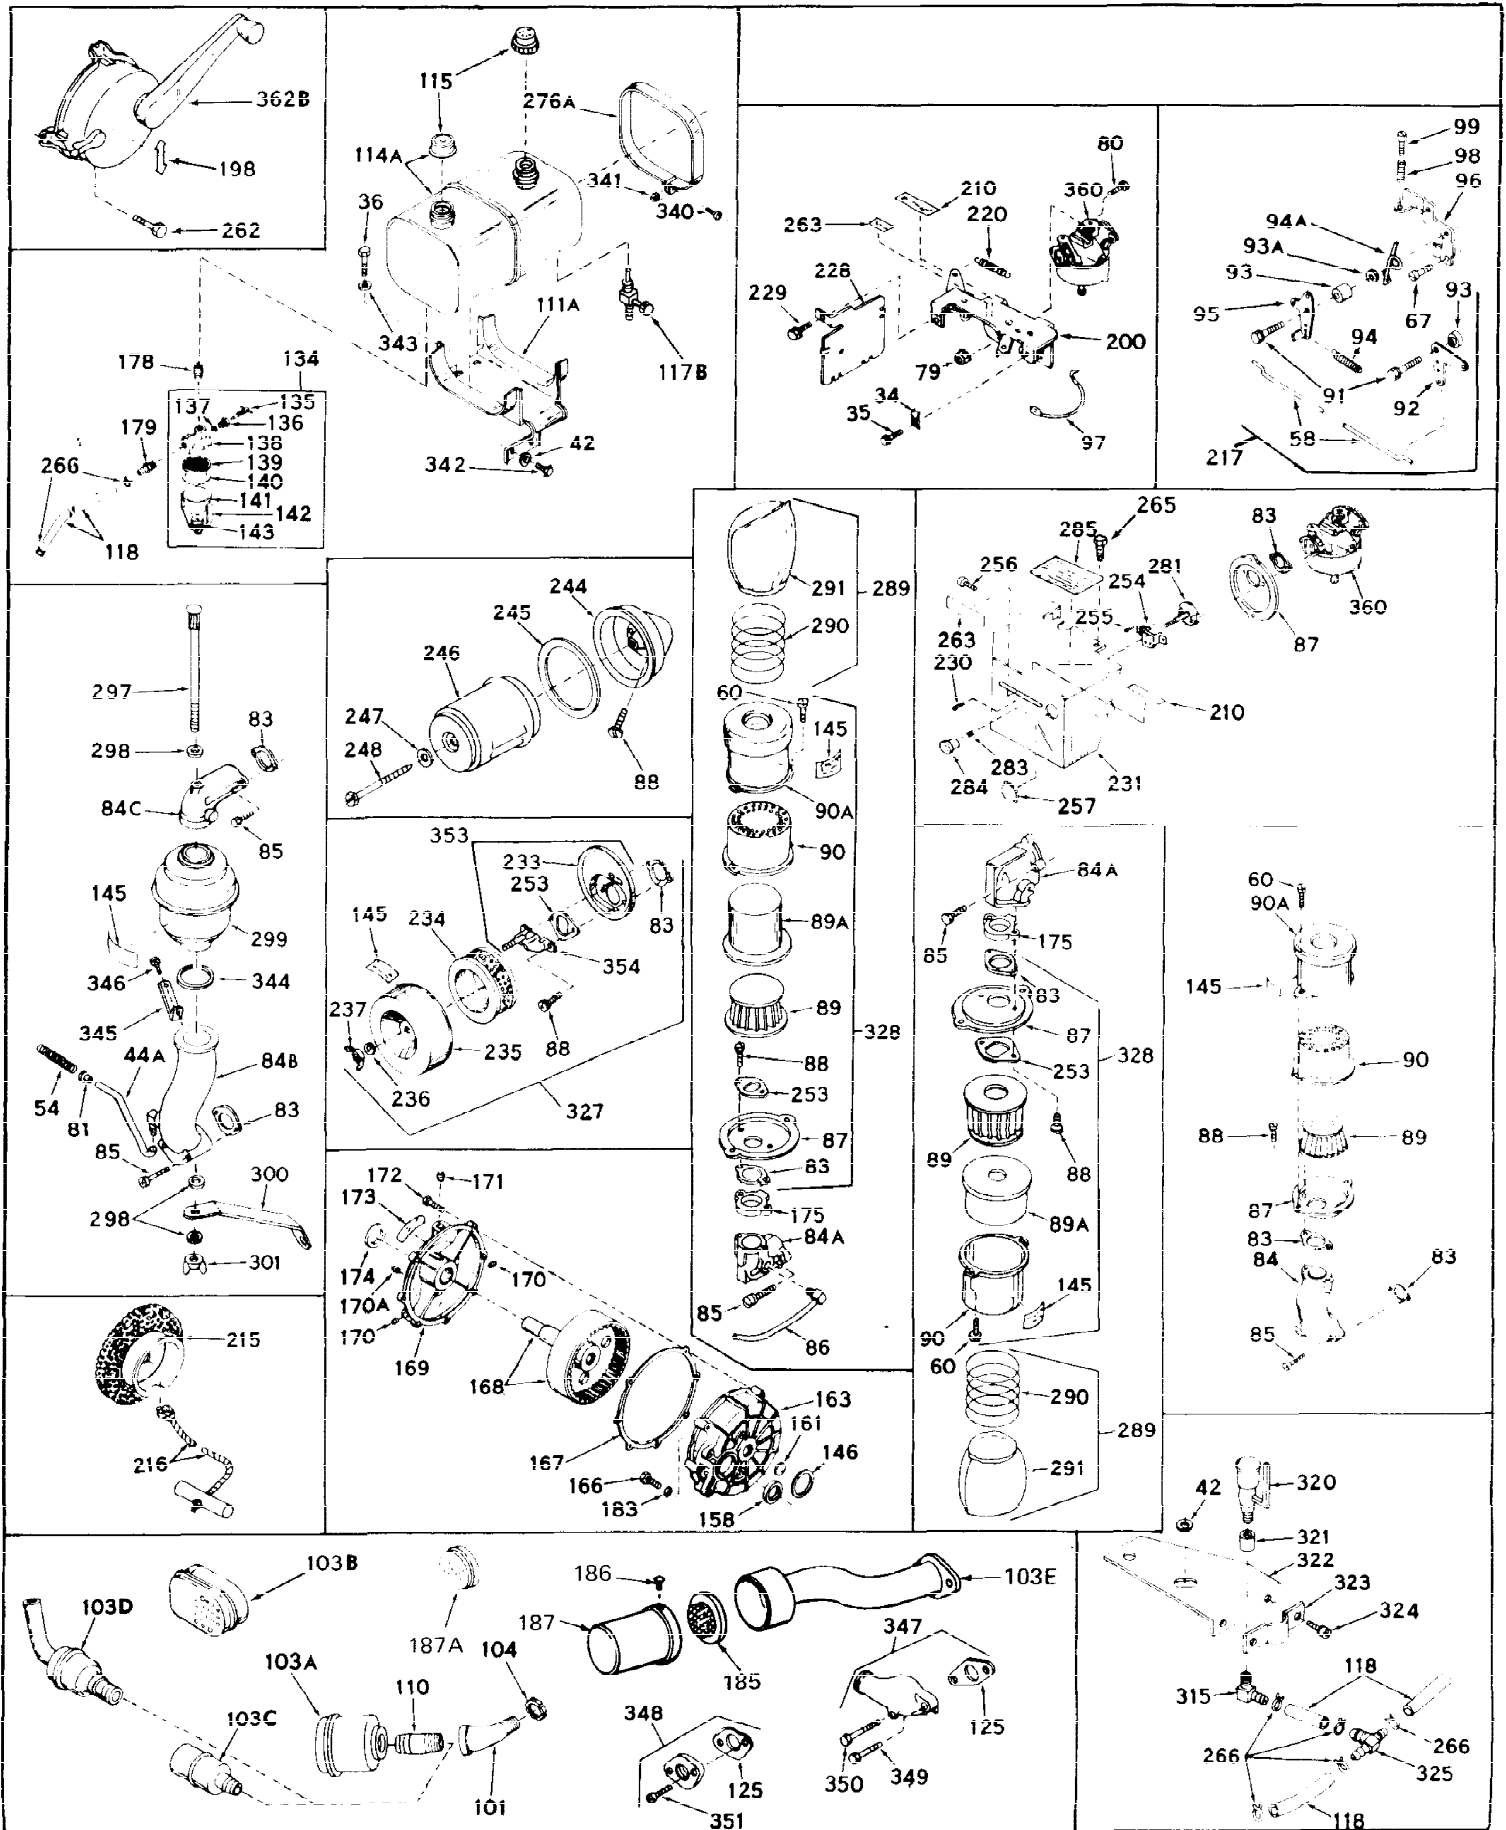

Ref #	Part Number	Qty	Description
34	27793	0	Clip, Conduit
35	28942	0	Screw
36	650694	0	Screw, Hex hd. cap, 5/16-18 x 2
36	650695	0	Screw, Hex hd. cap, 5/16-18 x 2-1/4 (Grade 8
36	650697	0	Screw, Hex hd. cap, 5/16-18 x 2-1/2
42	26073	0	Washer, Connecting rod bolt
54	28819	0	Spring, Fuel line
54	31778	0	Spring, Coil
60	650152	0	Screw
67	650399	0	Screw, Phil. fil. hd. Sems, 10-32 x 5/8
79	29752	0	Nut
80	650572	0	Screw
83	27272	0	Gasket, Air cleaner
85	29786	0	Screw
85	650163	0	Screw, Fil. hd. Sems, 10-32 x 7/8
85	650416	0	Screw, Rd. hd. Sems, 10-32 x 1
85	650605	0	Screw
87	31691	0	Bracket, Air cleaner
88	650521	0	Screw
88	28820	0	Screw
88	650399	0	Screw, Phil. fil. hd. Sems, 10-32 x 5/8
89A	31700	0	Element, Air cleaner
90	31692	0	Body, Air cleaner
91	30312	0	Screw, Hex washer hd. Sems, 10-32 x 1/2
98	28569	0	Spring, Compression
98	32924	0	Spring, Compression
99	29500	0	Screw, Fil. hd. mach., Sems, 8-32 x 3/4
99	650223	0	Screw, Fil. slotted hd. Sems, 8-32 x 5/8
99	650688	0	Screw, Hex hd., 10-32 x 1-5/16" (Drilled
101	30209	0	Elbow, Exhaust (45ø)
103A	29633	0	Muffler
104	28443	0	Nut, Conduit (1/8" thick)
104	32862	0	Nut, Conduit (1/4" thick)
110	30244	0	Nipple, Exhaust pipe (2-1/2")
115	32387A	0	Cap, Fuel filler (Charcoal Plastic) (Spurt
115	33032	0	Cap, Fuel filler (Red Plastic) (Spurt
118	29774	0	Line, Fuel (Braided 8.25")
118	30705	0	Line, Fuel (Braided 16")
118	30962	0	Line, Fuel (Braided 32")
125	27930	0	Gasket, Exhaust
145	31871	0	Decal, Air cleaner
146	28451	0	Gasket, Housing
171	24590	0	Plug, Pipe
215	28301	0	Pulley, Starter
216	590343	0	Rope & Handle Assy., Starter
228	30820	0	Baffle, Heat
229	28942	0	Screw
230	650257	0	Screw, Pan hd. Sems, 8-32 x 5/16
253	30767	0	Spacer, Air cleaner
255	28820	0	Screw
256	650760	0	Screw
257	31291	0	Plug, Cover
262	29716	0	Screw
265	650701	0	Screw, Hex washer hd. shakeproof,
266	26460	0	Clamp, Fuel line