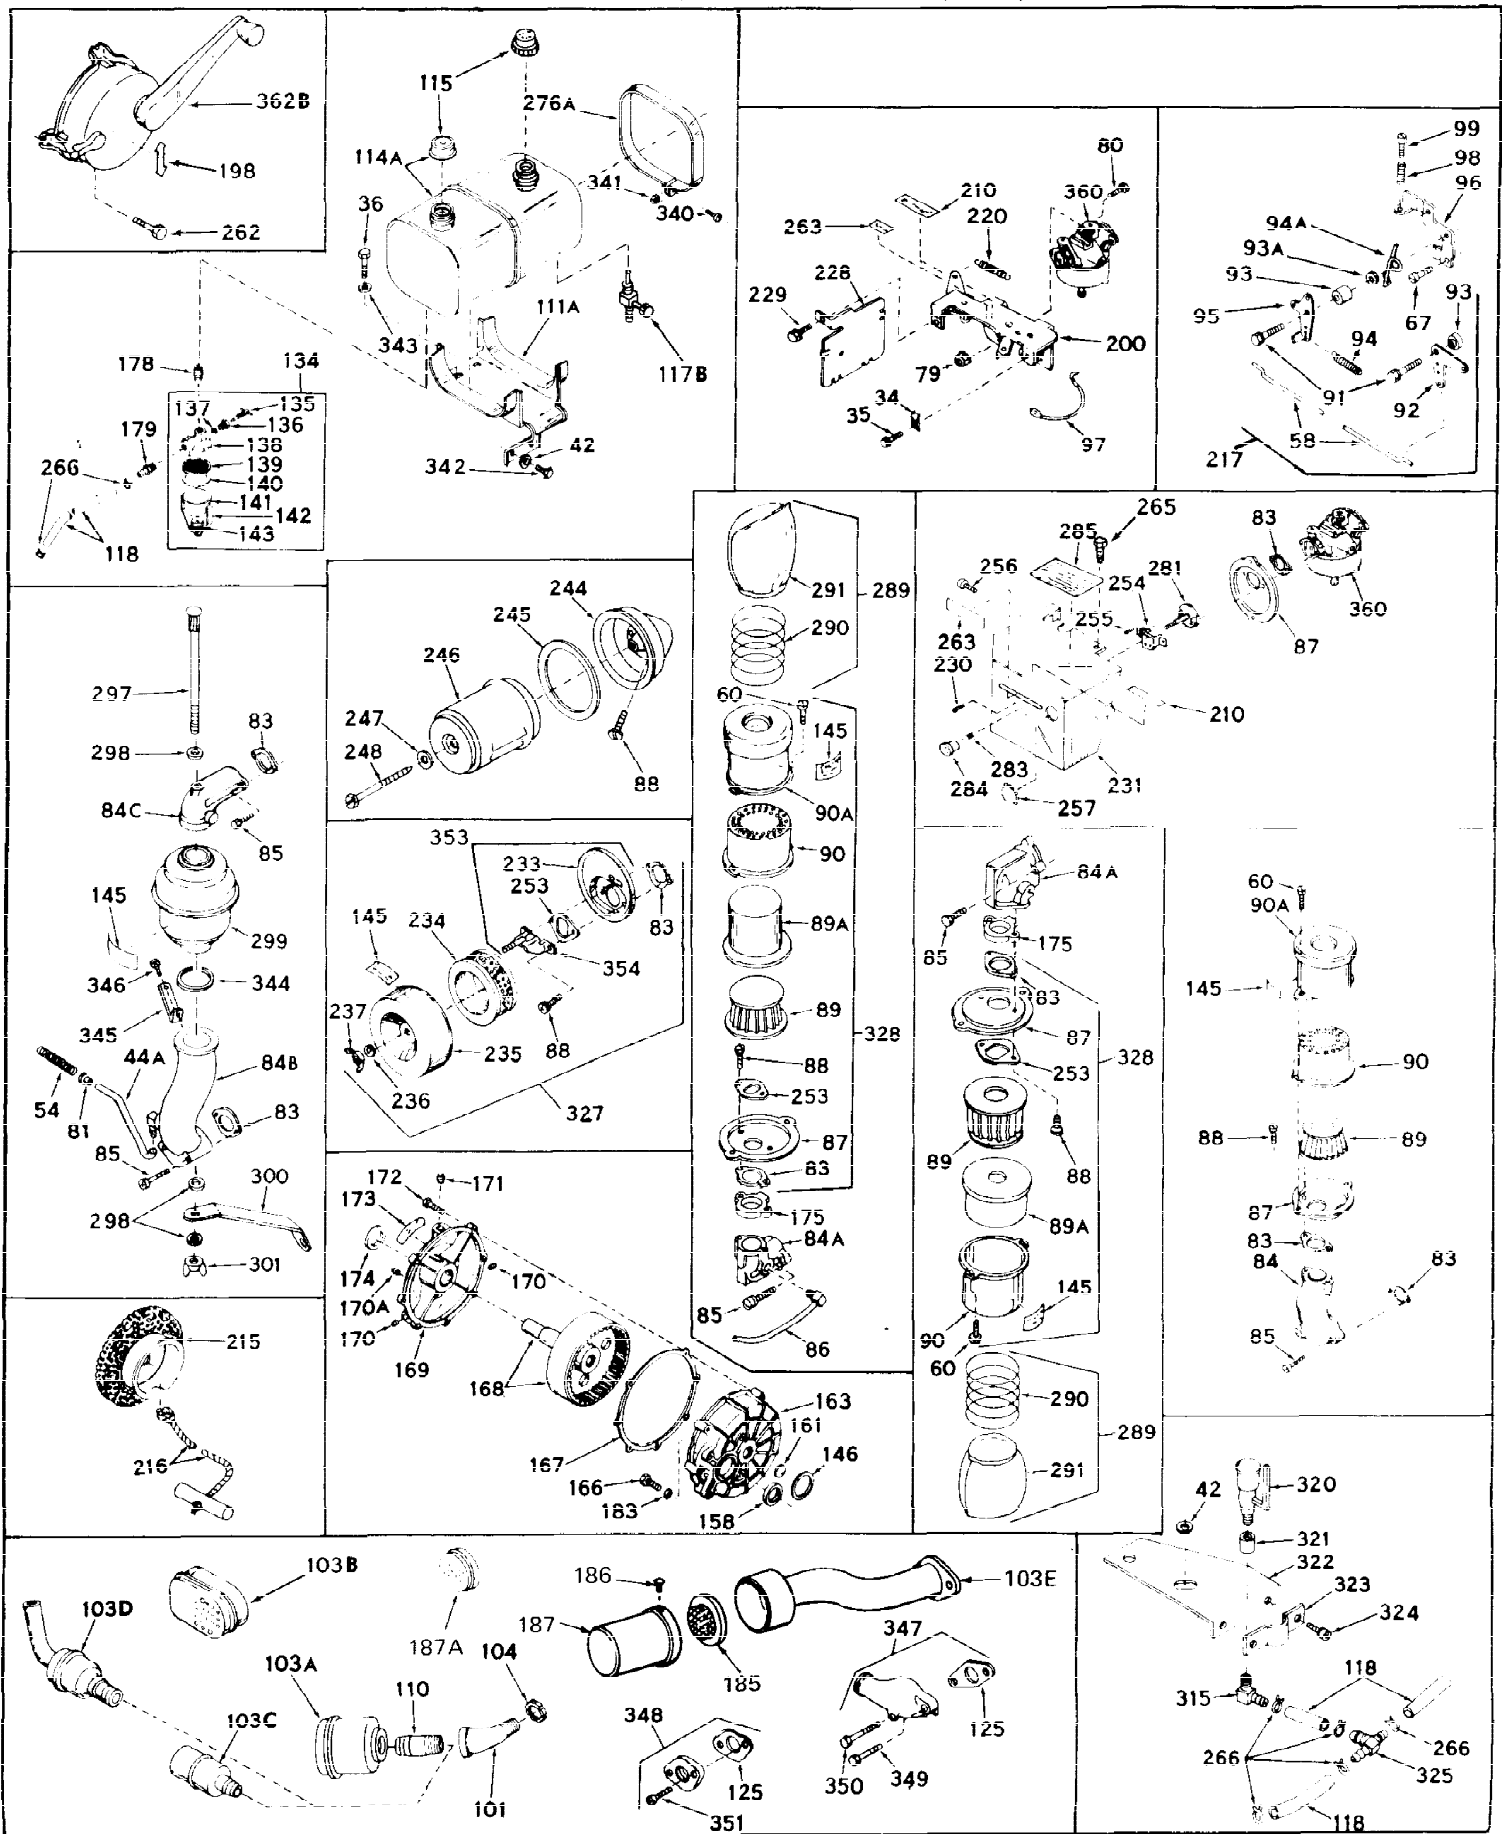

Ref #	Part Number	Qty	Description
34	27793	0	Clip, Conduit
35	28942	0	Screw
36	650694	0	Screw, Hex hd. cap, 5/16-18 x 2
36	650695	0	Screw, Hex hd. cap, 5/16-18 x 2-1/4 (Grade 8
36	650697	0	Screw, Hex hd. cap, 5/16-18 x 2-1/2
42	26073	0	Washer, Connecting rod bolt
54	28819	0	Spring, Fuel line
54	31778	0	Spring, Coil
60	650152	0	Screw
67	650399	0	Screw, Phil. fil. hd. Sems, 10-32 x 5/8
79	29752	0	Nut
80	650572	0	Screw
83	27272	0	Gasket, Air cleaner
84C	32560	0	Elbow, Air cleaner
85	29786	0	Screw
85	650163	0	Screw, Fil. hd. Sems, 10-32 x 7/8
85	650416	0	Screw, Rd. hd. Sems, 10-32 x 1
85	650605	0	Screw
88	650521	0	Screw
88	28820	0	Screw
88	650399	0	Screw, Phil. fil. hd. Sems, 10-32 x 5/8
91	30312	0	Screw, Hex washer hd. Sems, 10-32 x 1/2
98	28569	0	Spring, Compression
98	32924	0	Spring, Compression
99	29500	0	Screw, Fil. hd. mach., Sems, 8-32 x 3/4
99	650223	0	Screw, Fil. slotted hd. Sems, 8-32 x 5/8
99	650688	0	Screw, Hex hd., 10-32 x 1-5/16" (Drilled
101	30209	0	Elbow, Exhaust (45ø)
103A	29633	0	Muffler
104	28443	0	Nut, Conduit (1/8" thick)
104	32862	0	Nut, Conduit (1/4" thick)
110	30244	0	Nipple, Exhaust pipe (2-1/2")
115	32387A	0	Cap, Fuel filler (Charcoal Plastic) (Spurt
115	33032	0	Cap, Fuel filler (Red Plastic) (Spurt
118	29774	0	Line, Fuel (Braided 8.25")
118	30705	0	Line, Fuel (Braided 16")
118	30962	0	Line, Fuel (Braided 32")
125	27930	0	Gasket, Exhaust
145	31752	0	Decal, Air cleaner
146	28451	0	Gasket, Housing
171	24590	0	Plug, Pipe
215	28301	0	Pulley, Starter
216	590343	0	Rope & Handle Assy., Starter
228	30820	0	Baffle, Heat
229	28942	0	Screw
230	650257	0	Screw, Pan hd. Sems, 8-32 x 5/16
233	32380	0	Bracket, Air cleaner
236	31481	0	Washer, Copper
237	650513	0	Nut, Wing
253	30767	0	Spacer, Air cleaner
255	28820	0	Screw
256	650760	0	Screw
257	31291	0	Plug, Cover
262	29716	0	Screw
265	650701	0	Screw, Hex washer hd. shakeproof,