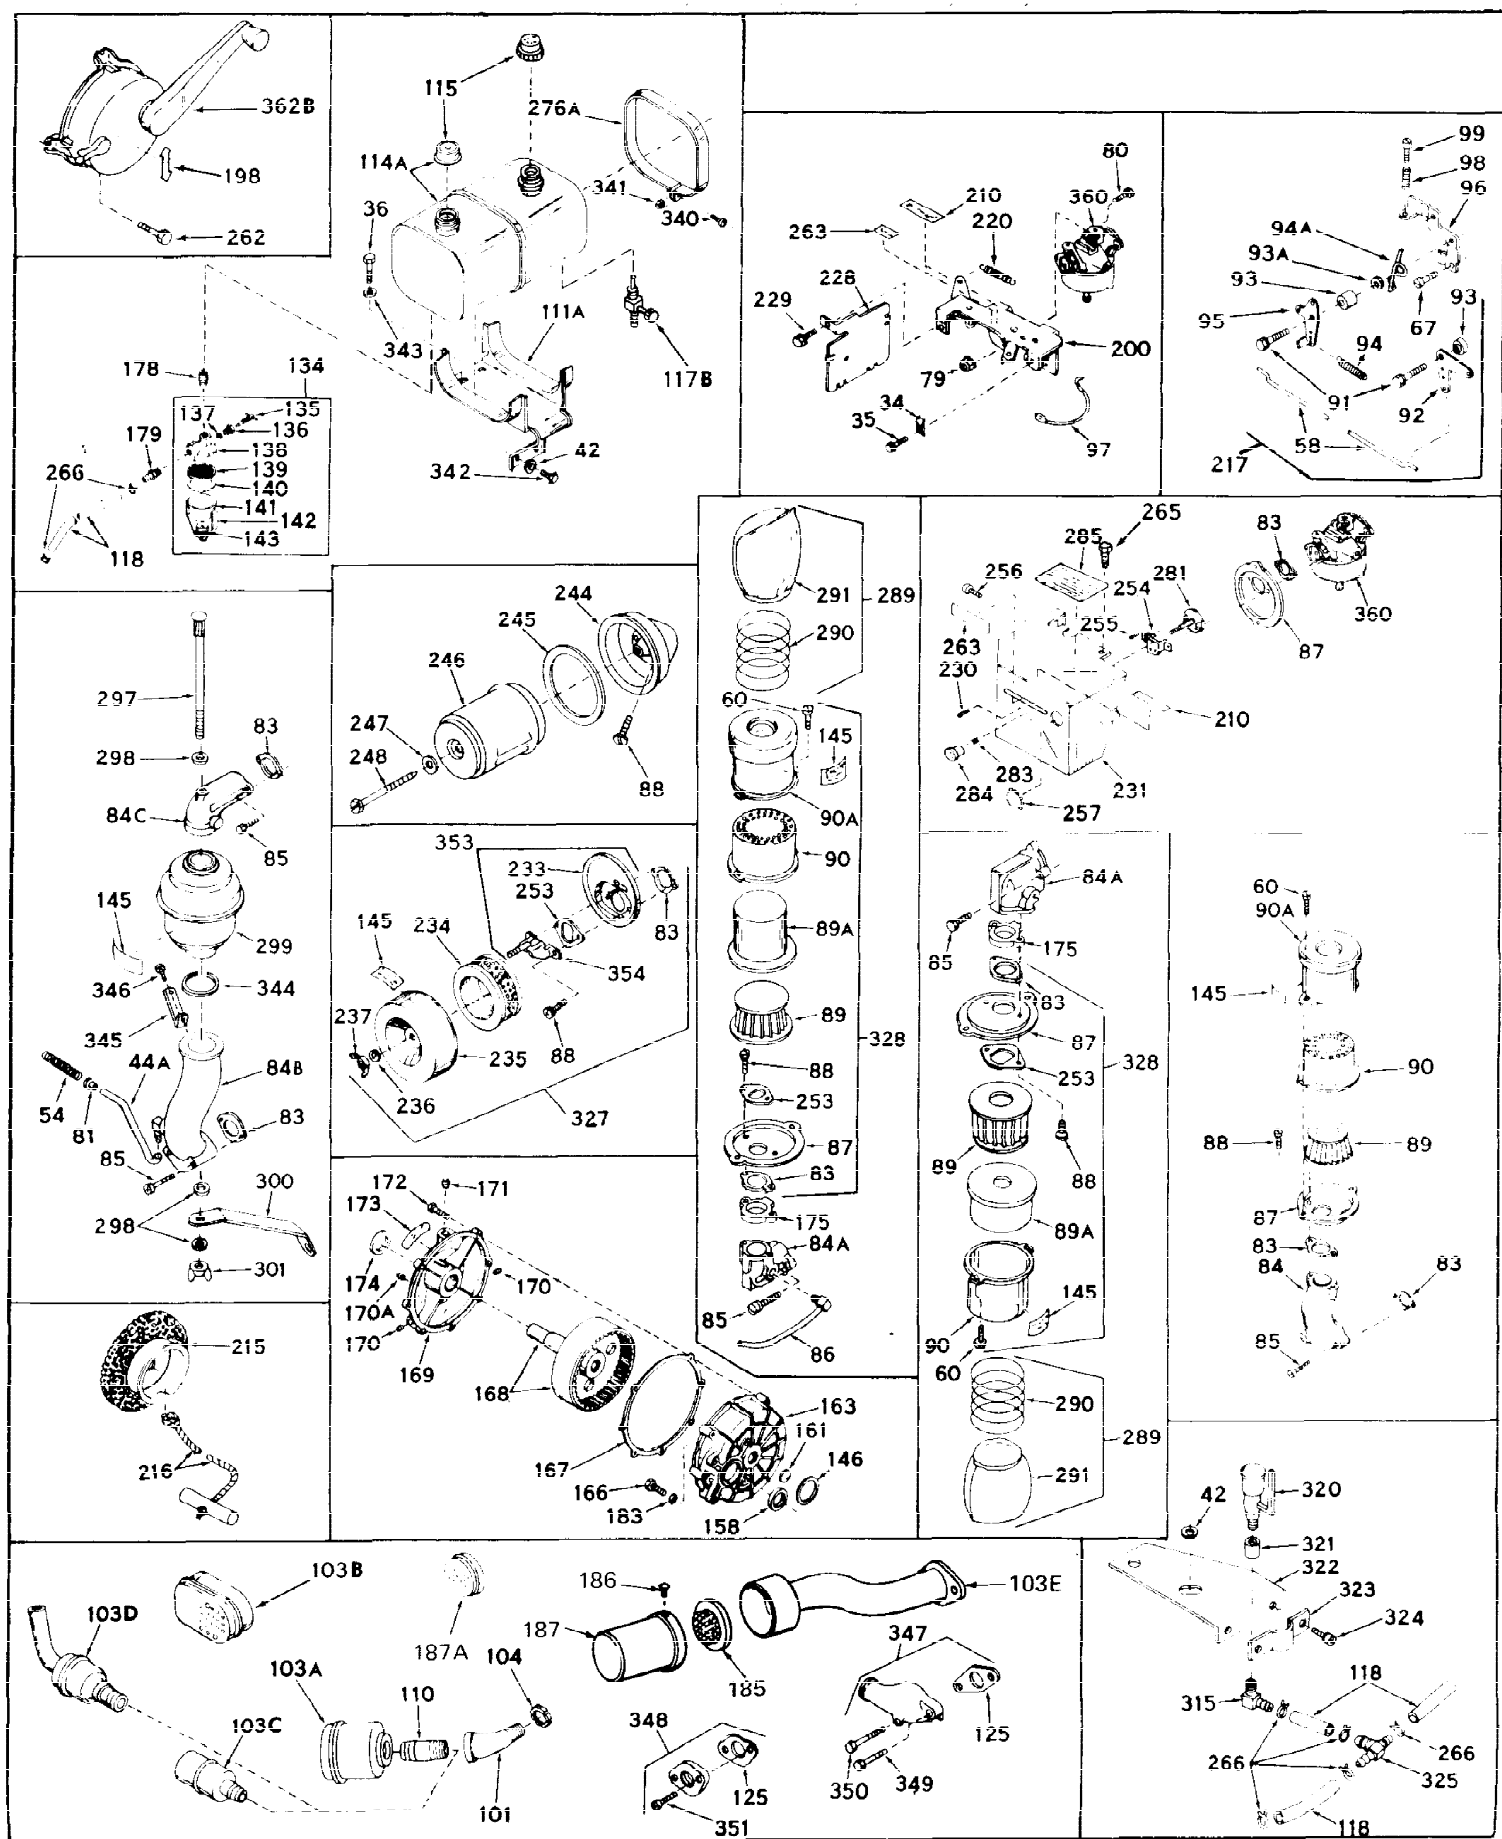

Ref #	Part Number	Qty	Description
34	27793	0	Clip, Conduit
35	28942	0	Screw
36	650694	0	Screw, Hex hd. cap, 5/16-18 x 2
36	650695	0	Screw, Hex hd. cap, 5/16-18 x 2-1/4 (Grade 8
36	650697	0	Screw, Hex hd. cap, 5/16-18 x 2-1/2
42	26073	0	Washer, Connecting rod bolt
54	28819	0	Spring, Fuel line
54	31778	0	Spring, Coil
60	650152	0	Screw
67	650399	0	Screw, Phil. fil. hd. Sems, 10-32 x 5/8
79	29752	0	Nut
80	650572	0	Screw
83	27272	0	Gasket, Air cleaner
85	29786	0	Screw
85	650163	0	Screw, Fil. hd. Sems, 10-32 x 7/8
85	650416	0	Screw, Rd. hd. Sems, 10-32 x 1
85	650605	0	Screw
88	28820	0	Screw
88	650399	0	Screw, Phil. fil. hd. Sems, 10-32 x 5/8
88	650521	0	Screw
91	30312	0	Screw, Hex washer hd. Sems, 10-32 x 1/2
97	30831	0	Wire, Ground (Female fitting both ends)
98	28569	0	Spring, Compression
98	32924	0	Spring, Compression
99	29500	0	Screw, Fil. hd. mach., Sems, 8-32 x 3/4
99	650223	0	Screw, Fil. slotted hd. Sems, 8-32 x 5/8
99	650688	0	Screw, Hex hd., 10-32 x 1-5/16" (Drilled
101	30209	0	Elbow, Exhaust (45°)
104	28443	0	Nut, Conduit (1/8" thick)
104	32862	0	Nut, Conduit (1/4" thick)
110	30244	0	Nipple, Exhaust pipe (2-1/2")
115	32387A	0	Cap, Fuel filler (Charcoal Plastic) (Spurt
115	33032	0	Cap, Fuel filler (Red Plastic) (Spurt
118	29774	0	Line, Fuel (Braided 8.25")
118	30705	0	Line, Fuel (Braided 16")
118	30962	0	Line, Fuel (Braided 32")
125	27930	0	Gasket, Exhaust
145	31752	0	Decal, Air cleaner
146	28451	0	Gasket, Housing
171	24590	0	Plug, Pipe
215	28301	0	Pulley, Starter
216	590343	0	Rope & Handle Assy., Starter
228	30820	0	Baffle, Heat
229	28942	0	Screw
230	650257	0	Screw, Pan hd. Sems, 8-32 x 5/16
234	30804	0	Element, Air cleaner
235	30805	0	Cover, Air cleaner
236	31481	0	Washer, Copper
237	650513	0	Nut, Wing
253	30767	0	Spacer, Air cleaner
255	28820	0	Screw
256	650760	0	Screw
257	31291	0	Plug, Cover
262	29716	0	Screw
265	650701	0	Screw, Hex washer hd. shakeproof,