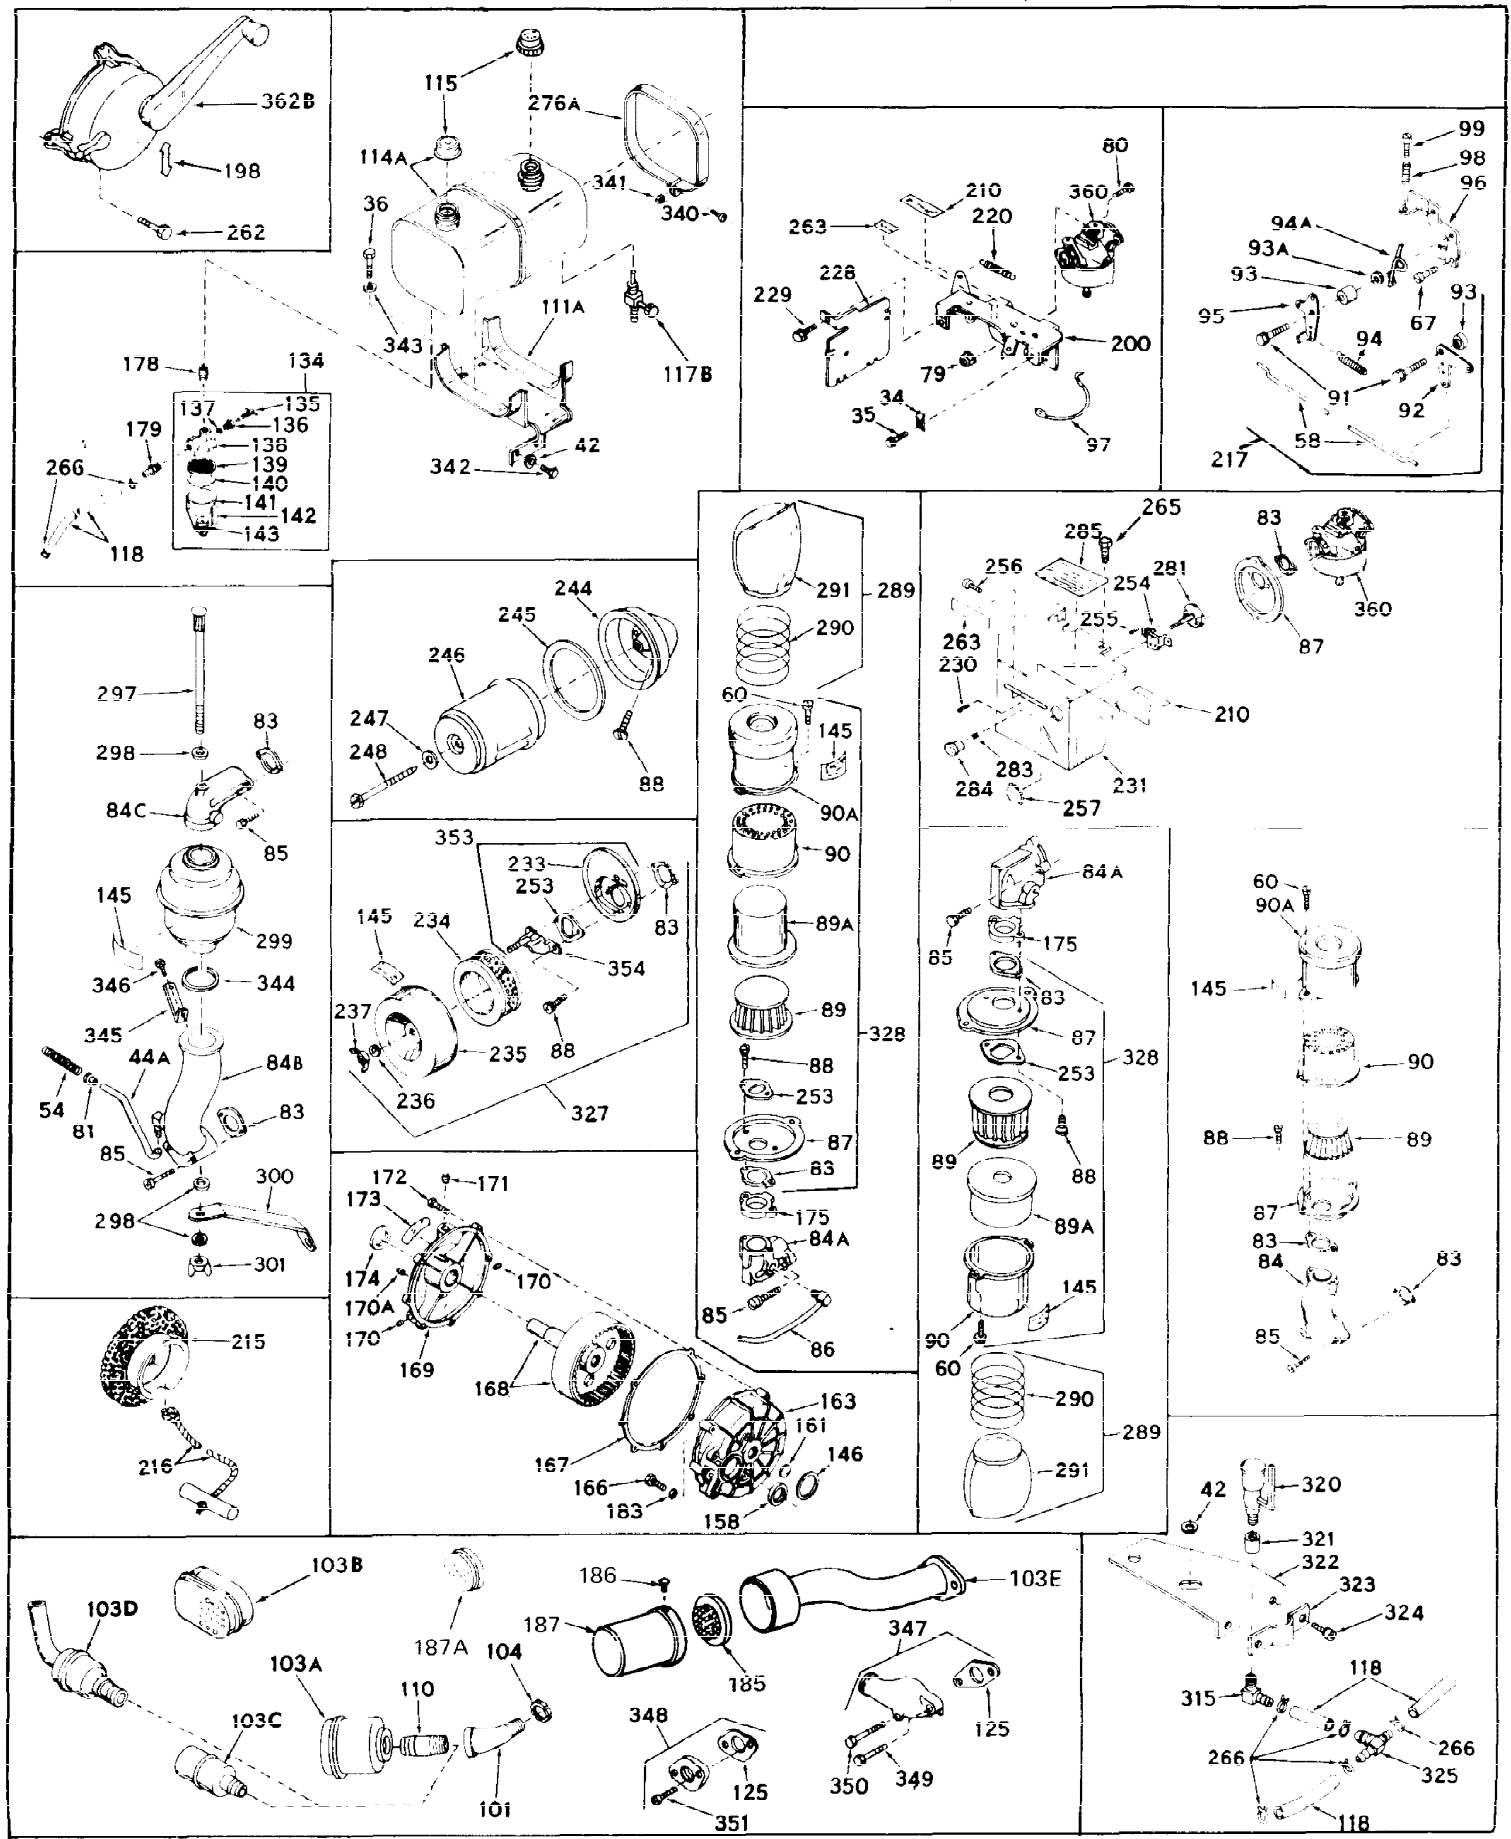

Ref #	Part Number	Qty	Description
34	27793	0	Clip, Conduit
35	28942	0	Screw
36	650694	0	Screw, Hex hd. cap, 5/16-18 x 2
36	650695	0	Screw, Hex hd. cap, 5/16-18 x 2-1/4 (Grade 8
36	650697	0	Screw, Hex hd. cap, 5/16-18 x 2-1/2
42	26073	0	Washer, Connecting rod bolt
54	28819	0	Spring, Fuel line
54	31778	0	Spring, Coil
60	650152	0	Screw
67	650399	0	Screw, Phil. fil. hd. Sems, 10-32 x 5/8
79	29752	0	Nut
80	650572	0	Screw
83	27272	0	Gasket, Air cleaner
85	29786	0	Screw
85	650163	0	Screw, Fil. hd. Sems, 10-32 x 7/8
85	650416	0	Screw, Rd. hd. Sems, 10-32 x 1
85	650605	0	Screw
88	28820	0	Screw
88	650399	0	Screw, Phil. fil. hd. Sems, 10-32 x 5/8
88	650521	0	Screw
91	30312	0	Screw, Hex washer hd. Sems, 10-32 x 1/2
97	28468	0	Wire, Ground (Female fitting both ends)
98	28569	0	Spring, Compression
98	32924	0	Spring, Compression
99	29500	0	Screw, Fil. hd. mach., Sems, 8-32 x 3/4
99	650223	0	Screw, Fil. slotted hd. Sems, 8-32 x 5/8
99	650688	0	Screw, Hex hd., 10-32 x 1-5/16" (Drilled
104	28443	0	Nut, Conduit (1/8" thick)
104	32862	0	Nut, Conduit (1/4" thick)
115	32387A	0	Cap, Fuel filler (Charcoal Plastic) (Spurt
115	33032	0	Cap, Fuel filler (Red Plastic) (Spurt
118	29774	0	Line, Fuel (Braided 8.25")
118	30705	0	Line, Fuel (Braided 16")
118	30962	0	Line, Fuel (Braided 32")
125	27930	0	Gasket, Exhaust
145	31752	0	Decal, Air cleaner
146	28451	0	Gasket, Housing
171	24590	0	Plug, Pipe
200	33110	0	Control Assy., Speed (Remote)
215	28301	0	Pulley, Starter
216	590343	0	Rope & Handle Assy., Starter
220	30826	0	Spring, Extension
228	30820	0	Baffle, Heat
229	28942	0	Screw
230	650257	0	Screw, Pan hd. Sems, 8-32 x 5/16
233	32380	0	Bracket, Air cleaner
234	30804	0	Element, Air cleaner
235	30805	0	Cover, Air cleaner
236	31481	0	Washer, Copper
237	650513	0	Nut, Wing
253	30767	0	Spacer, Air cleaner
255	28820	0	Screw
256	650760	0	Screw
257	31291	0	Plug, Cover
262	29716	0	Screw