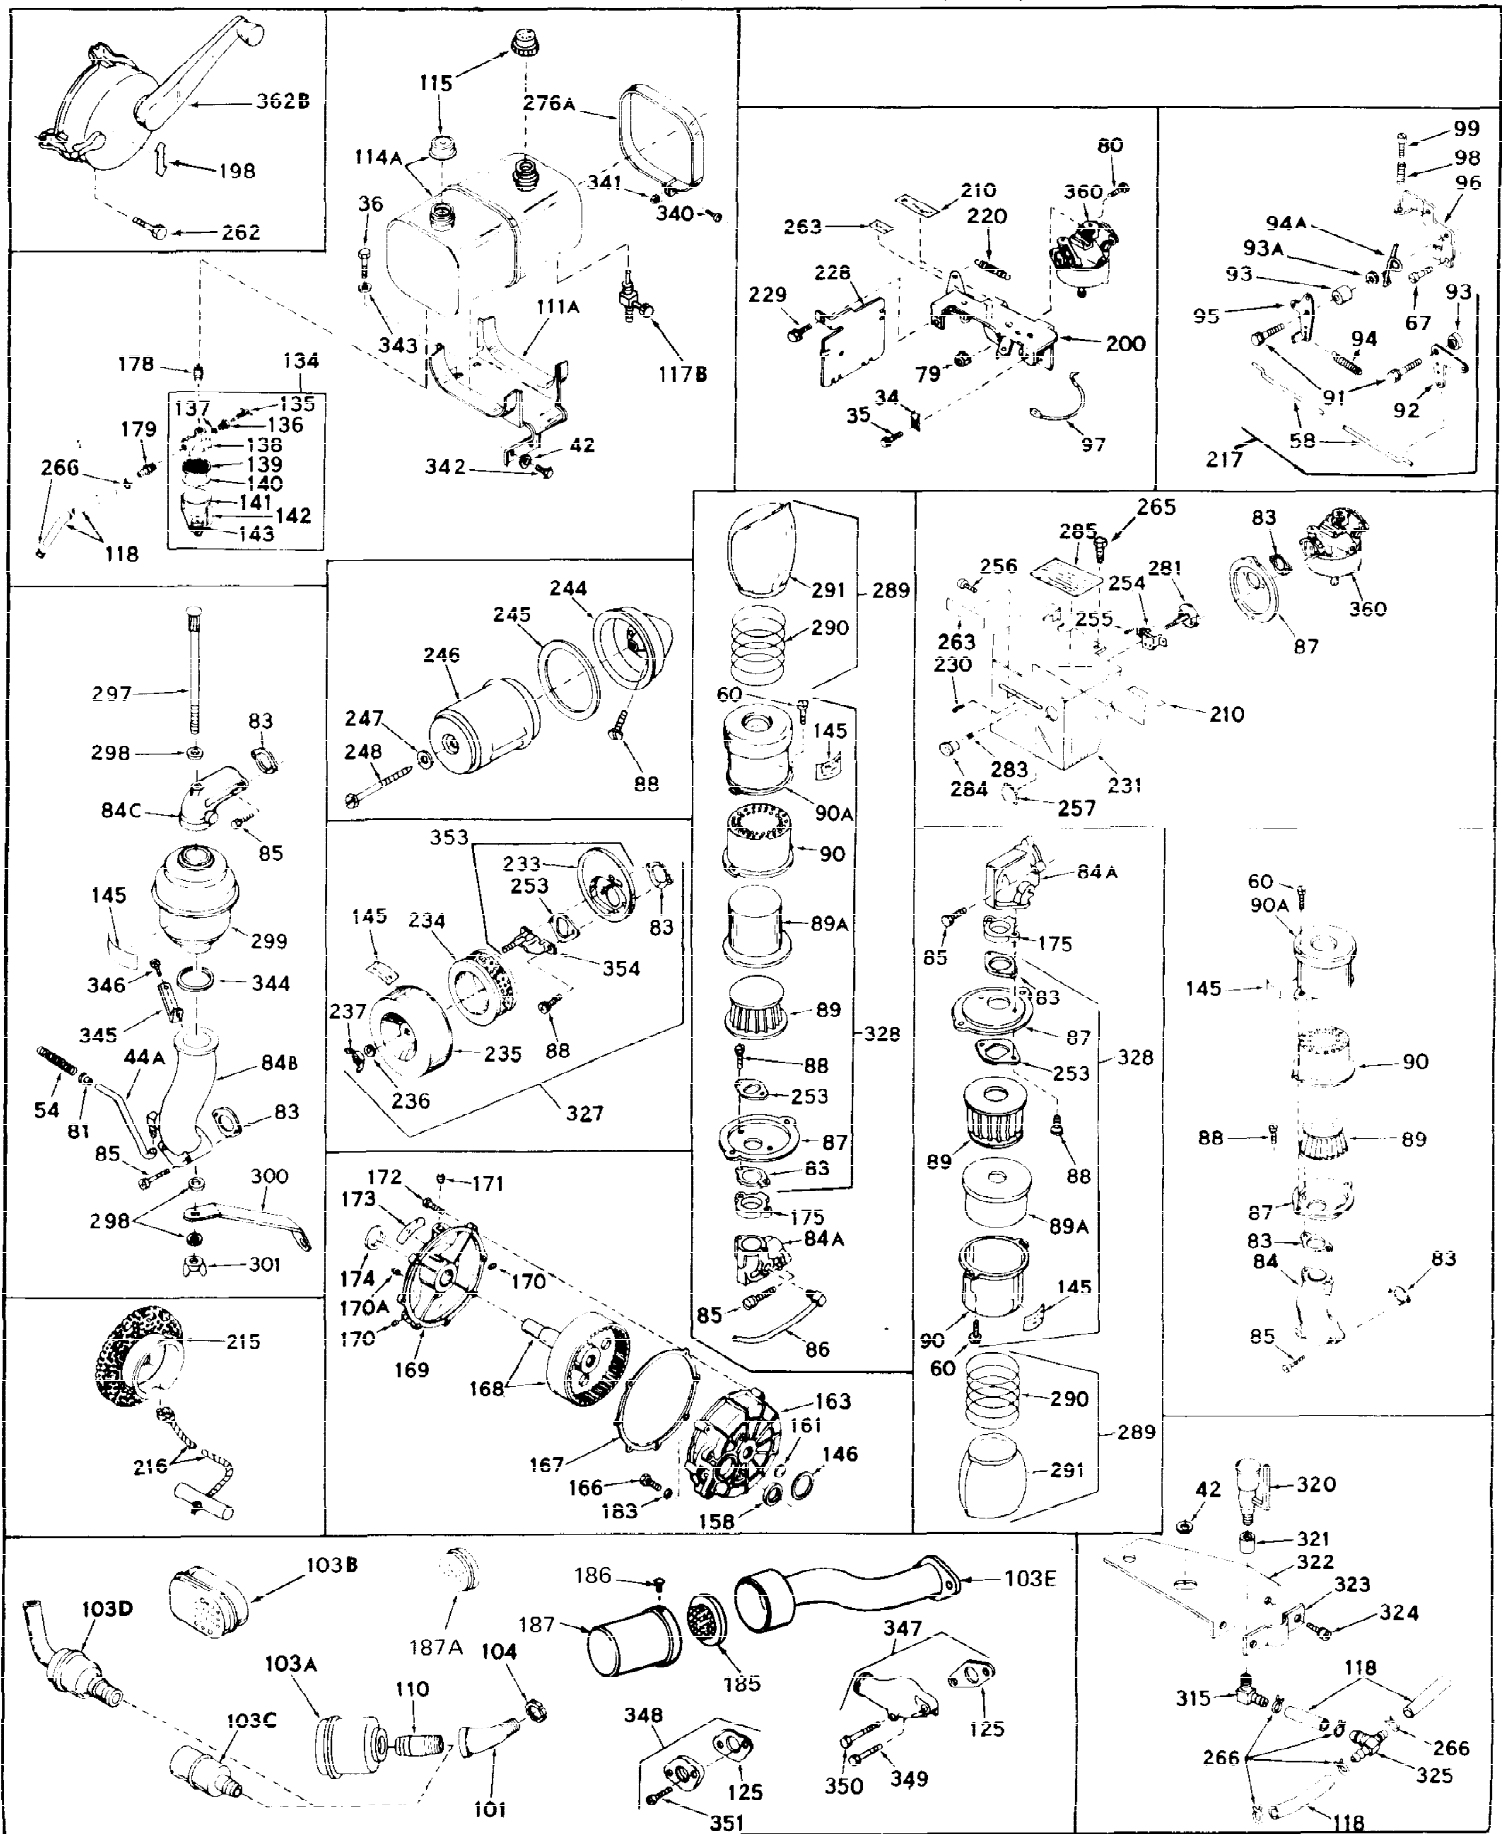

Ref #	Part Number	Qty	Description
34	27793	0	Clip, Conduit
35	28942	0	Screw
36	650694	0	Screw, Hex hd. cap, 5/16-18 x 2
36	650695	0	Screw, Hex hd. cap, 5/16-18 x 2-1/4 (Grade 8
36	650697	0	Screw, Hex hd. cap, 5/16-18 x 2-1/2
42	26073	0	Washer, Connecting rod bolt
54	28819	0	Spring, Fuel line
54	31778	0	Spring, Coil
60	650152	0	Screw
67	650399	0	Screw, Phil. fil. hd. Sems, 10-32 x 5/8
79	29752	0	Nut
80	650572	0	Screw
83	27272	0	Gasket, Air cleaner
85	29786	0	Screw
85	650163	0	Screw, Fil. hd. Sems, 10-32 x 7/8
85	650416	0	Screw, Rd. hd. Sems, 10-32 x 1
85	650605	0	Screw
87	31691	0	Bracket, Air cleaner
88	28820	0	Screw
88	650399	0	Screw, Phil. fil. hd. Sems, 10-32 x 5/8
88	650521	0	Screw
89	30727	0	Element, Air cleaner
90	31692	0	Body, Air cleaner
91	30312	0	Screw, Hex washer hd. Sems, 10-32 x 1/2
98	28569	0	Spring, Compression
98	32924	0	Spring, Compression
99	29500	0	Screw, Fil. hd. mach., Sems, 8-32 x 3/4
99	650223	0	Screw, Fil. slotted hd. Sems, 8-32 x 5/8
99	650688	0	Screw, Hex hd., 10-32 x 1-5/16" (Drilled
104	28443	0	Nut, Conduit (1/8" thick)
104	32862	0	Nut, Conduit (1/4" thick)
110	30244	0	Nipple, Exhaust pipe (2-1/2")
115	32387A	0	Cap, Fuel filler (Charcoal Plastic) (Spurt
115	33032	0	Cap, Fuel filler (Red Plastic) (Spurt
118	29774	0	Line, Fuel (Braided 8.25")
118	30705	0	Line, Fuel (Braided 16")
118	30962	0	Line, Fuel (Braided 32")
125	27930	0	Gasket, Exhaust
145	31752	0	Decal, Air cleaner
146	28451	0	Gasket, Housing
171	24590	0	Plug, Pipe
215	28301	0	Pulley, Starter
216	590343	0	Rope & Handle Assy., Starter
228	30820	0	Baffle, Heat
229	28942	0	Screw
230	650257	0	Screw, Pan hd. Sems, 8-32 x 5/16
253	30767	0	Spacer, Air cleaner
255	28820	0	Screw
256	650760	0	Screw
257	31291	0	Plug, Cover
262	29716	0	Screw
265	650701	0	Screw, Hex washer hd. shakeproof,
266	26460	0	Clamp, Fuel line
289	730512	0	Kit, Pre-cleaner
290	31667	0	Spring, Pre-cleaner bag