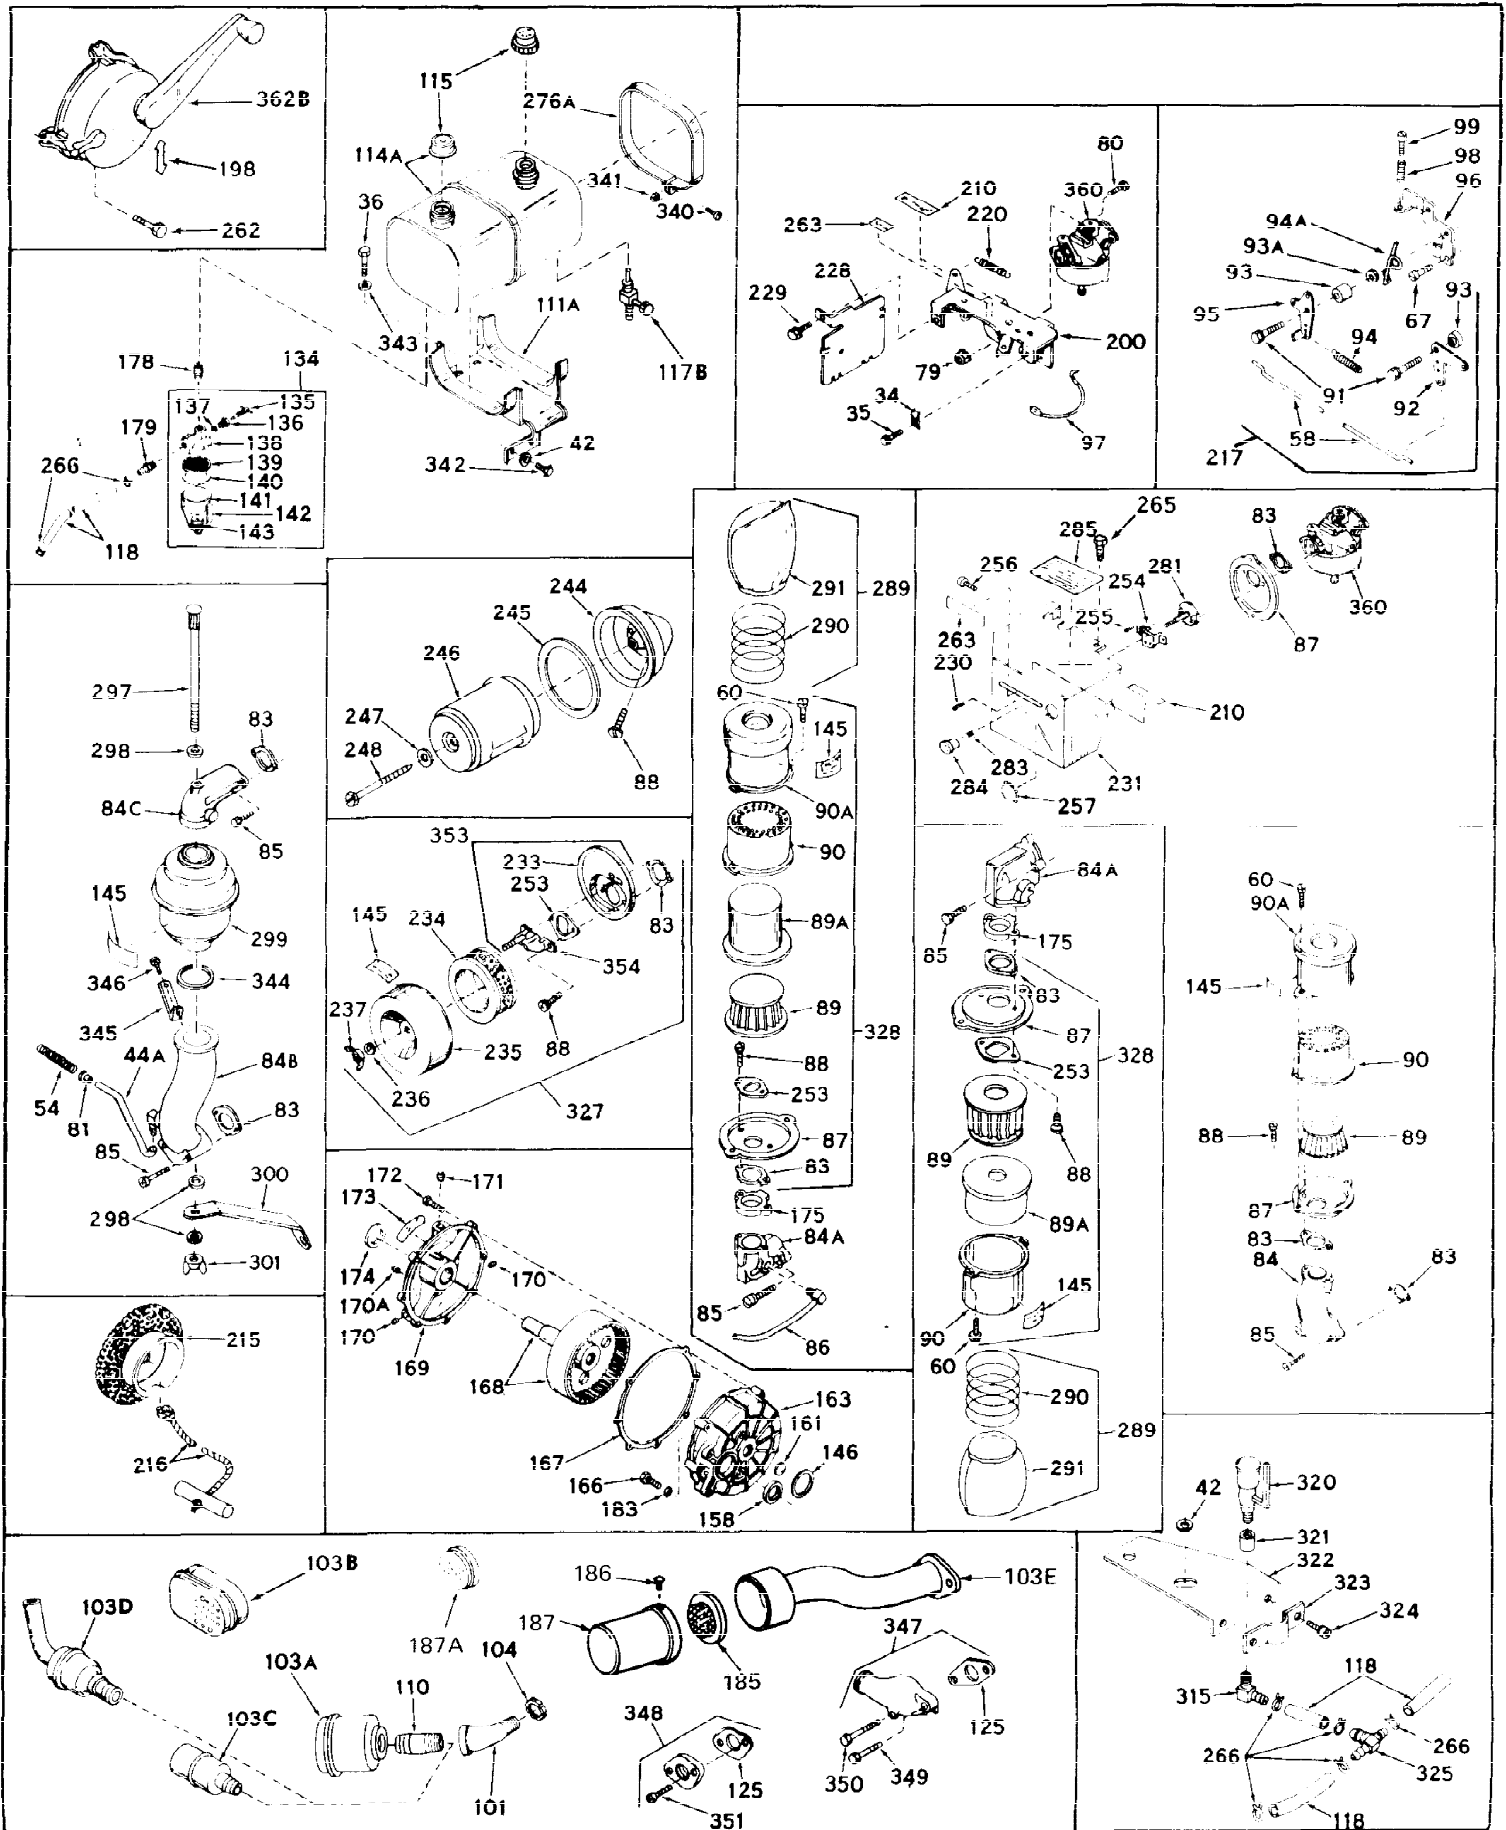

Ref #	Part Number	Qty	Description
34	27793	0	Clip, Conduit
35	28942	0	Screw
36	650694	0	Screw, Hex hd. cap, 5/16-18 x 2
36	650695	0	Screw, Hex hd. cap, 5/16-18 x 2-1/4 (Grade 8
36	650697	0	Screw, Hex hd. cap, 5/16-18 x 2-1/2
42	26073	0	Washer, Connecting rod bolt
54	28819	0	Spring, Fuel line
54	31778	0	Spring, Coil
60	650152	0	Screw
67	650399	0	Screw, Phil. fil. hd. Sems, 10-32 x 5/8
79	29752	0	Nut
80	650572	0	Screw
83	27272	0	Gasket, Air cleaner
84C	32560	0	Elbow, Air cleaner
85	29786	0	Screw
85	650163	0	Screw, Fil. hd. Sems, 10-32 x 7/8
85	650416	0	Screw, Rd. hd. Sems, 10-32 x 1
85	650605	0	Screw
88	28820	0	Screw
88	650399	0	Screw, Phil. fil. hd. Sems, 10-32 x 5/8
88	650521	0	Screw
91	30312	0	Screw, Hex washer hd. Sems, 10-32 x 1/2
98	32924	0	Spring, Compression
98	28569	0	Spring, Compression
99	29500	0	Screw, Fil. hd. mach., Sems, 8-32 x 3/4
99	650223	0	Screw, Fil. slotted hd. Sems, 8-32 x 5/8
99	650688	0	Screw, Hex hd., 10-32 x 1-5/16" (Drilled
101	30209	0	Elbow, Exhaust (45ø)
103A	29633	0	Muffler
104	28443	0	Nut, Conduit (1/8" thick)
104	32862	0	Nut, Conduit (1/4" thick)
110	30244	0	Nipple, Exhaust pipe (2-1/2")
115	32387A	0	Cap, Fuel filler (Charcoal Plastic) (Spurt
115	33032	0	Cap, Fuel filler (Red Plastic) (Spurt
118	29774	0	Line, Fuel (Braided 8.25")
118	30705	0	Line, Fuel (Braided 16")
118	30962	0	Line, Fuel (Braided 32")
125	27930	0	Gasket, Exhaust
145	31752	0	Decal, Air cleaner
146	28451	0	Gasket, Housing
171	24590	0	Plug, Pipe
215	28301	0	Pulley, Starter
216	590343	0	Rope & Handle Assy., Starter
228	30820	0	Baffle, Heat
229	28942	0	Screw
230	650257	0	Screw, Pan hd. Sems, 8-32 x 5/16
253	30767	0	Spacer, Air cleaner
255	28820	0	Screw
256	650760	0	Screw
257	31291	0	Plug, Cover
262	29716	0	Screw
265	650701	0	Screw, Hex washer hd. shakeproof,
266	26460	0	Clamp, Fuel line
289	730512	0	Kit, Pre-cleaner
290	31667	0	Spring, Pre-cleaner bag