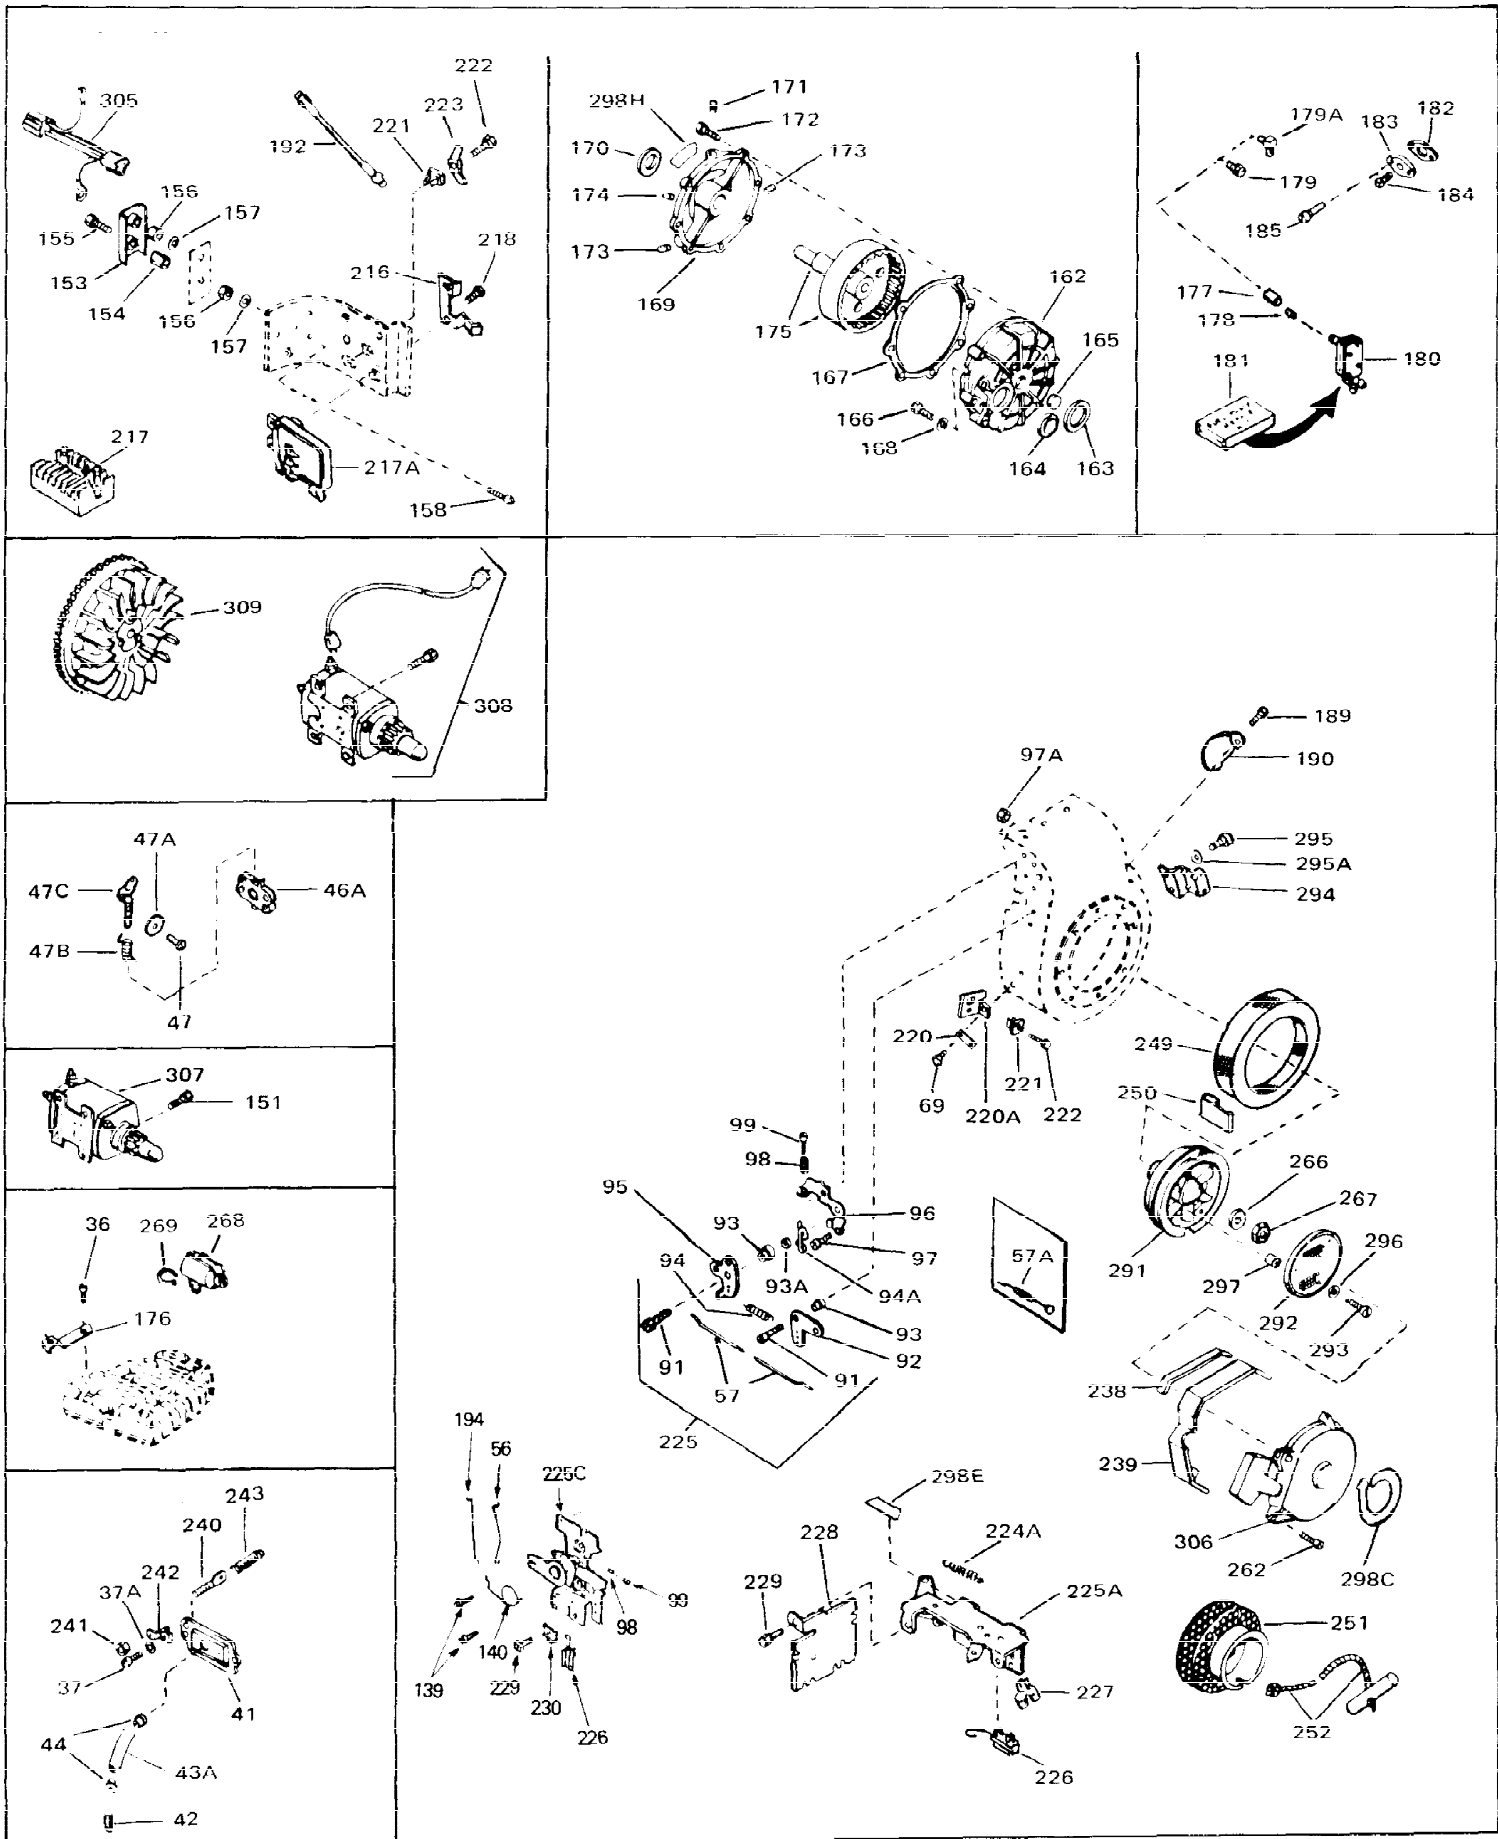

Ref #	Part Number	Qty	Description
36	650694A	0	Screw, Hex flange hd., 5/16-18 x 2
36	650695A	0	Screw, Hex flange hd., 5/16-18 x 2-1/4
36	650697A	0	Screw, Hex flange hd., 5/16-18 x 2-1/2
37	650128	0	Screw
37	650597	0	Screw, Hex washer hd., 10-24 x 5/8
37A	27261	0	Washer, Flat
41	28425	0	Cover, Valve chamber
56	31710	0	Link, Throttle
69	29747A	0	Screw
98	32924	0	Spring, Compression
98	28569	0	Spring, Compression
98	31342	0	Spring, Compression
99	29500	0	Screw, Fil. hd. mach., Sems, 8-32 x 3/4
99	650549	0	Screw
99	650688	0	Screw, Hex hd., 10-32 x 1-5/16" (Drilled
182	32683	0	Gasket, Fuel pump
183	32955	0	Cover, Fuel pump pad
184	9556	0	Plug, Oil drain (Sq. hd. pipe, 1/8-27)
185	30688	0	Screw, Hex hd. Sems, 1/4-20 x 1/2
225	730152	0	Control Assy., Speed
226	610973	0	Terminal Assy.
227	33177	0	Terminal
229	28942	0	Screw
230	27793	0	Clip, Conduit
251	28301	0	Pulley, Starter
252	590343	0	Rope & Handle Assy., Starter
266	650815	0	Washer, Belleville
267	8115	0	Nut, Hex
305	33018	0	Harness, Adapter
308	32386	0	Starter Motor Kit (110-120 Volt)
308	32901	0	Starter Motor Kit (110-120 Volt)
308	33328	0	Starter Motor Kit (110-120 Volt)
308	33328A	0	Starter Motor Kit (110-120 Volt)
308	33518	0	Starter Motor Kit (110-120 Volt)
308	33518A	0	Starter Motor Kit (110-120 Volt)
308	33518B	0	Starter Motor Kit (110-120 Volt)
309	30811A	0	Flywheel