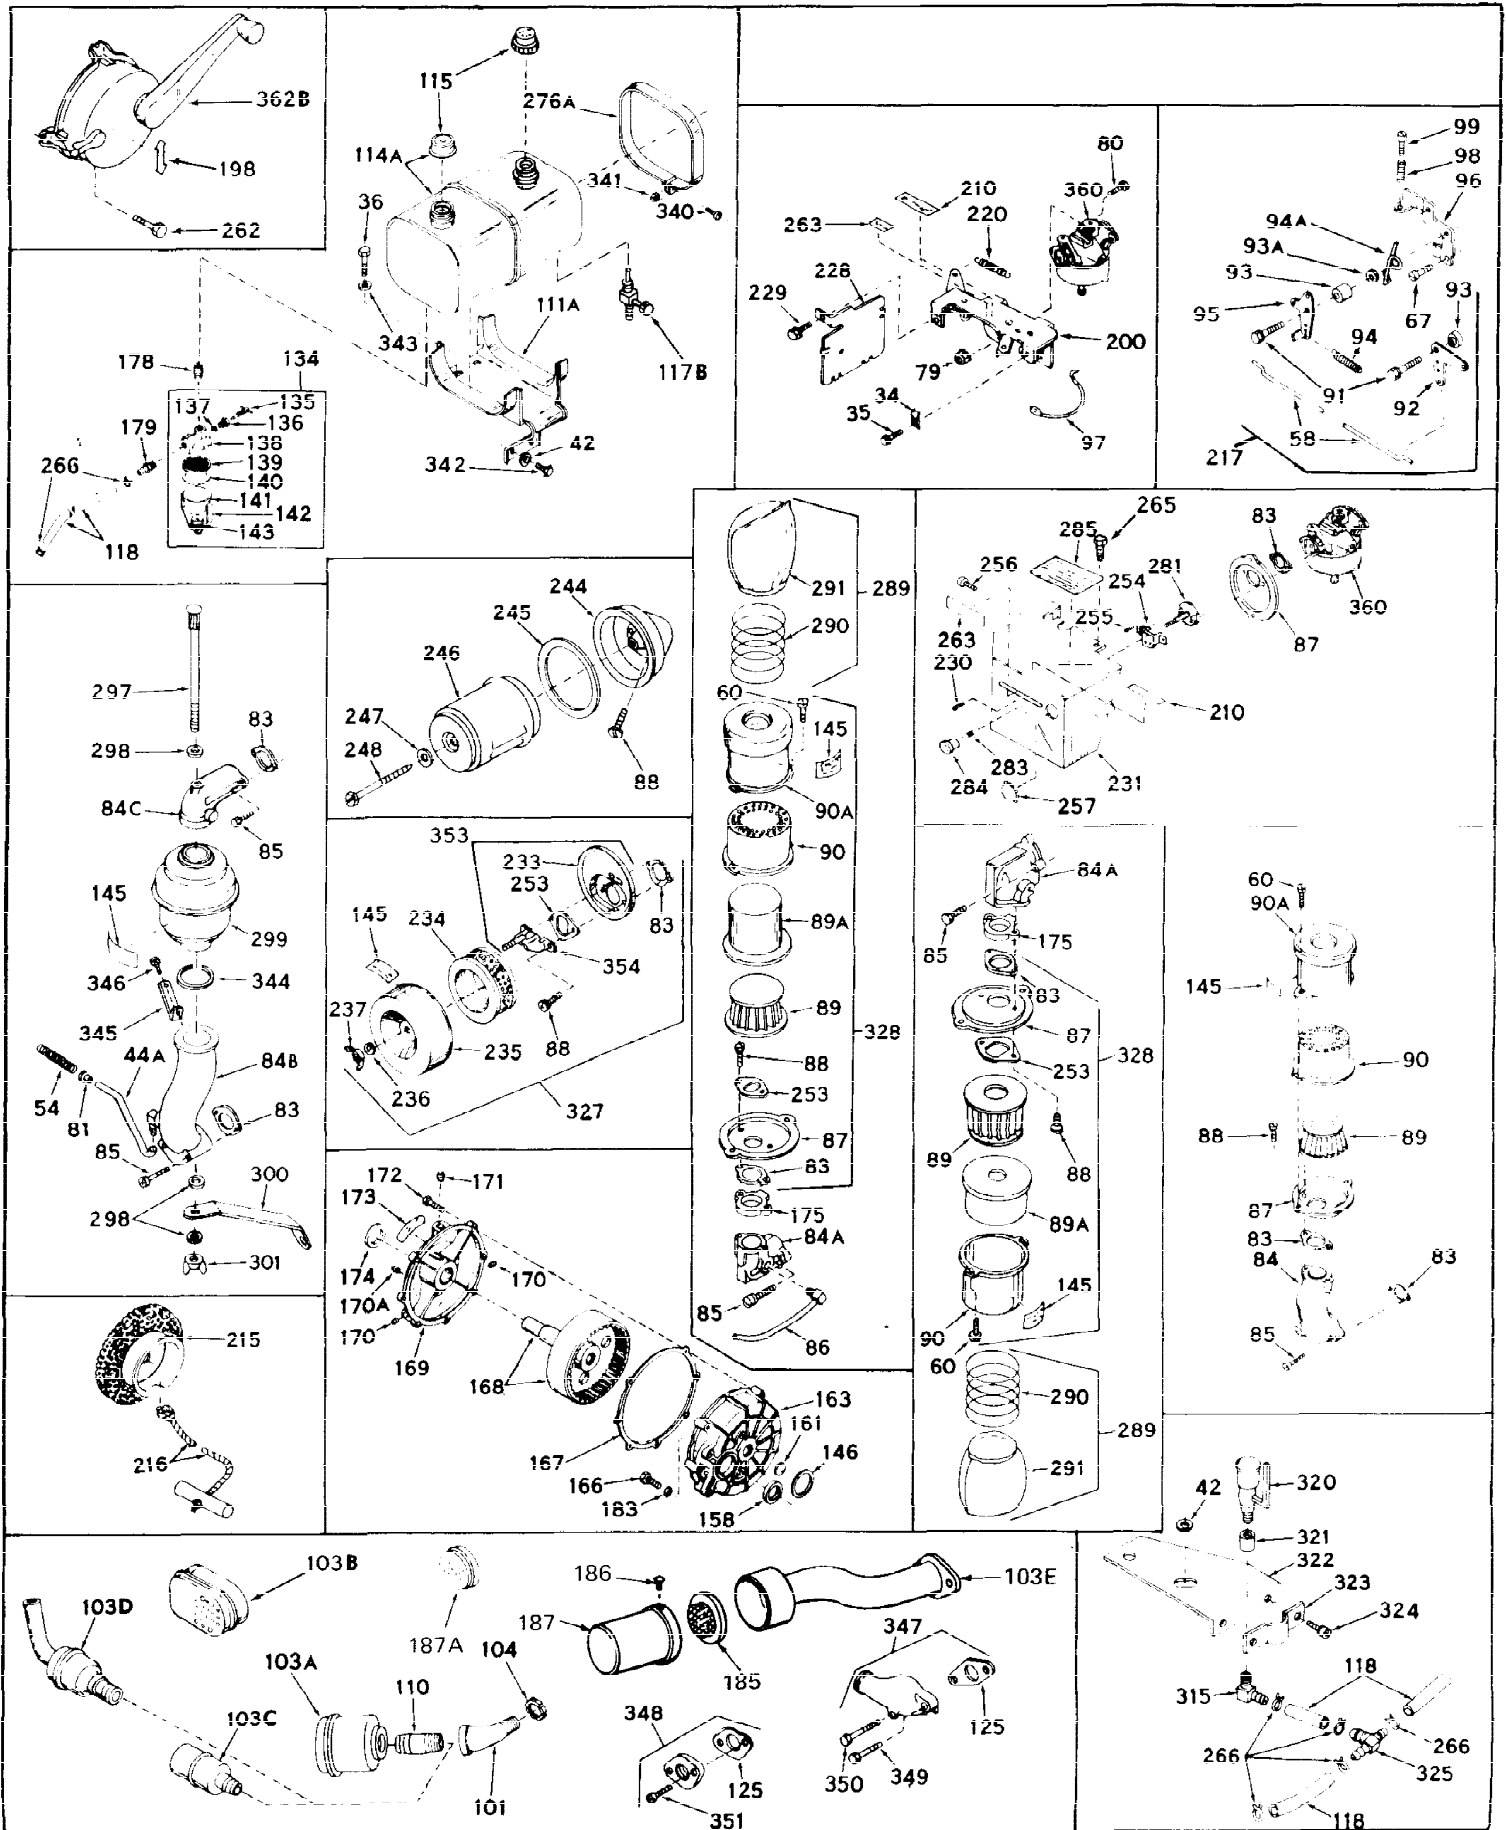

Ref #	Part Number	Qty	Description
34	27793	0	Clip, Conduit
35	28942	0	Screw
36	650694	0	Screw, Hex hd. cap, 5/16-18 x 2
36	650695	0	Screw, Hex hd. cap, 5/16-18 x 2-1/4 (Grade 8
36	650697	0	Screw, Hex hd. cap, 5/16-18 x 2-1/2
42	26073	0	Washer, Connecting rod bolt
54	28819	0	Spring, Fuel line
54	31778	0	Spring, Coil
60	650152	0	Screw
67	650399	0	Screw, Phil. fil. hd. Sems, 10-32 x 5/8
79	29752	0	Nut
80	650572	0	Screw
83	27272	0	Gasket, Air cleaner
85	29786	0	Screw
85	650163	0	Screw, Fil. hd. Sems, 10-32 x 7/8
85	650416	0	Screw, Rd. hd. Sems, 10-32 x 1
85	650605	0	Screw
87	31691	0	Bracket, Air cleaner
88	28820	0	Screw
88	650399	0	Screw, Phil. fil. hd. Sems, 10-32 x 5/8
88	650521	0	Screw
89	30727	0	Element, Air cleaner
90	31692	0	Body, Air cleaner
91	30312	0	Screw, Hex washer hd. Sems, 10-32 x 1/2
98	28569	0	Spring, Compression
98	32924	0	Spring, Compression
99	29500	0	Screw, Fil. hd. mach., Sems, 8-32 x 3/4
99	650223	0	Screw, Fil. slotted hd. Sems, 8-32 x 5/8
99	650688	0	Screw, Hex hd., 10-32 x 1-5/16" (Drilled
101	30209	0	Elbow, Exhaust (45ø)
103A	29633	0	Muffler
104	28443	0	Nut, Conduit (1/8" thick)
104	32862	0	Nut, Conduit (1/4" thick)
110	30244	0	Nipple, Exhaust pipe (2-1/2")
110	32332	0	Nipple, Exhaust pipe (2")
115	32387A	0	Cap, Fuel filler (Charcoal Plastic) (Spurt
115	33032	0	Cap, Fuel filler (Red Plastic) (Spurt
118	29774	0	Line, Fuel (Braided 8.25")
118	30705	0	Line, Fuel (Braided 16")
118	30962	0	Line, Fuel (Braided 32")
125	27930	0	Gasket, Exhaust
145	31752	0	Decal, Air cleaner
146	28451	0	Gasket, Housing
171	24590	0	Plug, Pipe
215	28301	0	Pulley, Starter
216	590343	0	Rope & Handle Assy., Starter
228	30820	0	Baffle, Heat
229	28942	0	Screw
230	650257	0	Screw, Pan hd. Sems, 8-32 x 5/16
253	30767	0	Spacer, Air cleaner
255	28820	0	Screw
256	650760	0	Screw
257	31291	0	Plug, Cover
262	29716	0	Screw
265	650701	0	Screw, Hex washer hd. shakeproof,