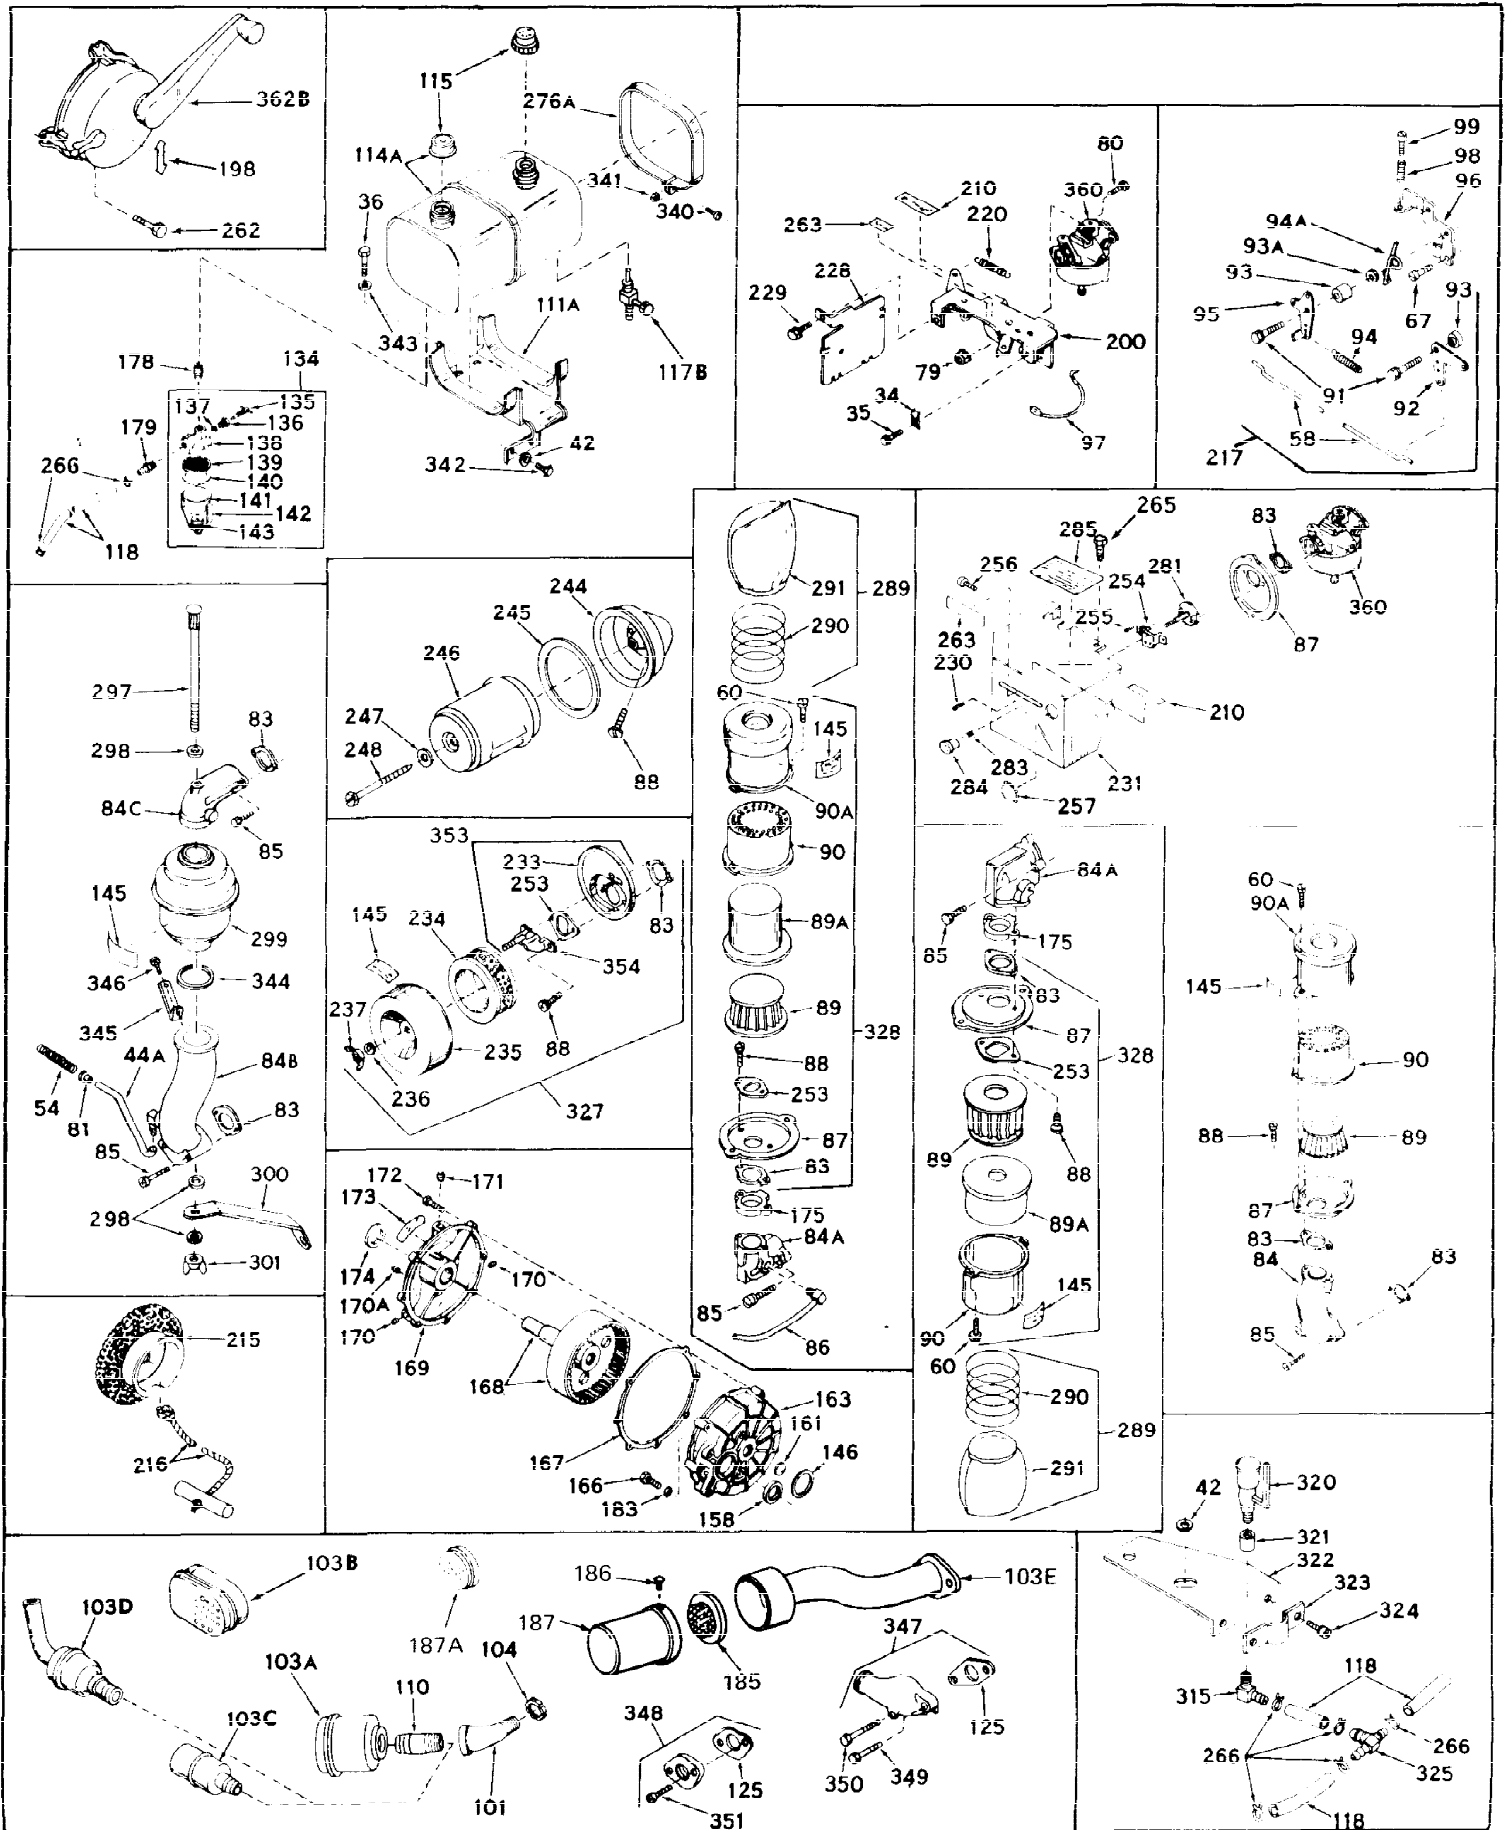

Ref #	Part Number	Qty	Description
34	27793	0	Clip, Conduit
35	28942	0	Screw
36	650694	0	Screw, Hex hd. cap, 5/16-18 x 2
36	650695	0	Screw, Hex hd. cap, 5/16-18 x 2-1/4 (Grade 8
36	650697	0	Screw, Hex hd. cap, 5/16-18 x 2-1/2
42	26073	0	Washer, Connecting rod bolt
44A	32447	0	Tube, Breather
54	28819	0	Spring, Fuel line
54	31778	0	Spring, Coil
60	650152	0	Screw
67	650399	0	Screw, Phil. fil. hd. Sems, 10-32 x 5/8
79	29752	0	Nut
80	650572	0	Screw
83	27272	0	Gasket, Air cleaner
85	29786	0	Screw
85	650163	0	Screw, Fil. hd. Sems, 10-32 x 7/8
85	650416	0	Screw, Rd. hd. Sems, 10-32 x 1
85	650605	0	Screw
87	31708	0	Bracket, Air cleaner
88	28820	0	Screw
88	650399	0	Screw, Phil. fil. hd. Sems, 10-32 x 5/8
88	650521	0	Screw
89A	31700	0	Element, Air cleaner
90	31692	0	Body, Air cleaner
91	30312	0	Screw, Hex washer hd. Sems, 10-32 x 1/2
97	28468	0	Wire, Ground (Female fitting both ends)
98	28569	0	Spring, Compression
98	32924	0	Spring, Compression
99	29500	0	Screw, Fil. hd. mach., Sems, 8-32 x 3/4
99	650223	0	Screw, Fil. slotted hd. Sems, 8-32 x 5/8
99	650688	0	Screw, Hex hd., 10-32 x 1-5/16" (Drilled
104	28443	0	Nut, Conduit (1/8" thick)
104	32862	0	Nut, Conduit (1/4" thick)
110	30244	0	Nipple, Exhaust pipe (2-1/2")
115	32387A	0	Cap, Fuel filler (Charcoal Plastic) (Spurt
115	33032	0	Cap, Fuel filler (Red Plastic) (Spurt
118	29774	0	Line, Fuel (Braided 8.25")
118	30705	0	Line, Fuel (Braided 16")
118	30962	0	Line, Fuel (Braided 32")
125	27930	0	Gasket, Exhaust
145	31871	0	Decal, Air cleaner
146	28451	0	Gasket, Housing
171	24590	0	Plug, Pipe
200	33110	0	Control Assy., Speed (Remote)
215	28301	0	Pulley, Starter
216	590343	0	Rope & Handle Assy., Starter
220	30826	0	Spring, Extension
228	30820	0	Baffle, Heat
229	28942	0	Screw
230	650257	0	Screw, Pan hd. Sems, 8-32 x 5/16
253	30767	0	Spacer, Air cleaner
255	28820	0	Screw
256	650760	0	Screw
257	31291	0	Plug, Cover
262	29716	0	Screw