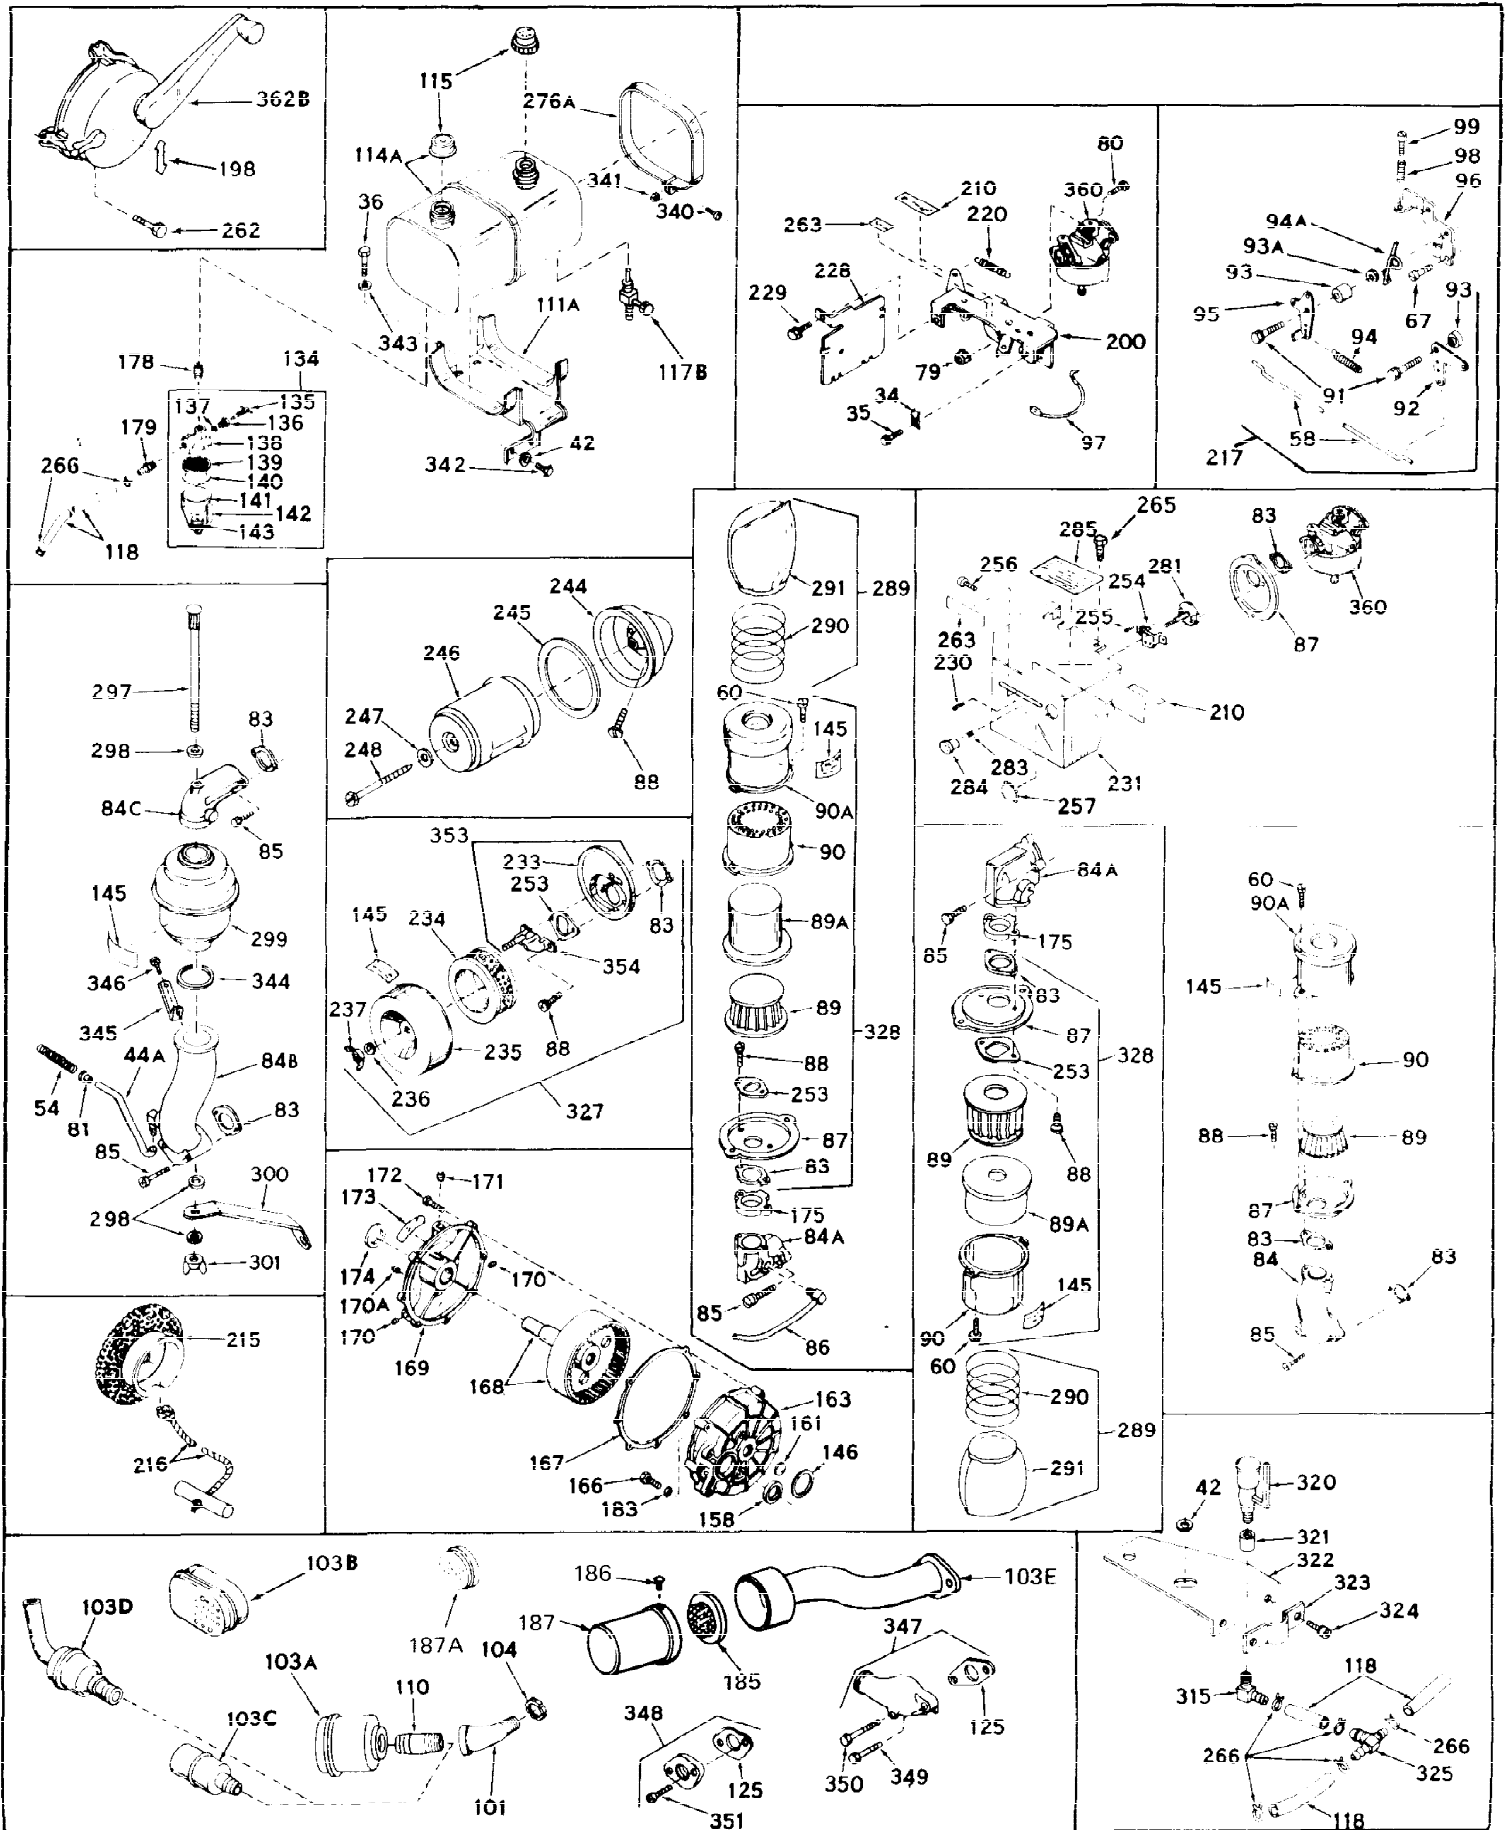

Ref #	Part Number	Qty	Description
34	27793	0	Clip, Conduit
35	28942	0	Screw
36	650694	0	Screw, Hex hd. cap, 5/16-18 x 2
36	650695	0	Screw, Hex hd. cap, 5/16-18 x 2-1/4 (Grade 8
36	650697	0	Screw, Hex hd. cap, 5/16-18 x 2-1/2
42	26073	0	Washer, Connecting rod bolt
54	28819	0	Spring, Fuel line
54	31778	0	Spring, Coil
60	650152	0	Screw
67	650399	0	Screw, Phil. fil. hd. Sems, 10-32 x 5/8
79	29752	0	Nut
80	650572	0	Screw
83	27272	0	Gasket, Air cleaner
85	29786	0	Screw
85	650163	0	Screw, Fil. hd. Sems, 10-32 x 7/8
85	650416	0	Screw, Rd. hd. Sems, 10-32 x 1
85	650605	0	Screw
87	31691	0	Bracket, Air cleaner
88	28820	0	Screw
88	650399	0	Screw, Phil. fil. hd. Sems, 10-32 x 5/8
88	650521	0	Screw
89	30727	0	Element, Air cleaner
90	31692	0	Body, Air cleaner
91	30312	0	Screw, Hex washer hd. Sems, 10-32 x 1/2
97	28468	0	Wire, Ground (Female fitting both ends)
98	28569	0	Spring, Compression
98	32924	0	Spring, Compression
99	29500	0	Screw, Fil. hd. mach., Sems, 8-32 x 3/4
99	650223	0	Screw, Fil. slotted hd. Sems, 8-32 x 5/8
99	650688	0	Screw, Hex hd., 10-32 x 1-5/16" (Drilled
104	28443	0	Nut, Conduit (1/8" thick)
104	32862	0	Nut, Conduit (1/4" thick)
110	30244	0	Nipple, Exhaust pipe (2-1/2")
115	32387A	0	Cap, Fuel filler (Charcoal Plastic) (Spurt
115	33032	0	Cap, Fuel filler (Red Plastic) (Spurt
118	29774	0	Line, Fuel (Braided 8.25")
118	30705	0	Line, Fuel (Braided 16")
118	30962	0	Line, Fuel (Braided 32")
125	27930	0	Gasket, Exhaust
145	31752	0	Decal, Air cleaner
146	28451	0	Gasket, Housing
171	24590	0	Plug, Pipe
200	33110	0	Control Assy., Speed (Remote)
215	28301	0	Pulley, Starter
216	590343	0	Rope & Handle Assy., Starter
220	30826	0	Spring, Extension
228	30820	0	Baffle, Heat
229	28942	0	Screw
230	650257	0	Screw, Pan hd. Sems, 8-32 x 5/16
253	30767	0	Spacer, Air cleaner
255	28820	0	Screw
256	650760	0	Screw
257	31291	0	Plug, Cover
262	29716	0	Screw
265	650701	0	Screw, Hex washer hd. shakeproof,