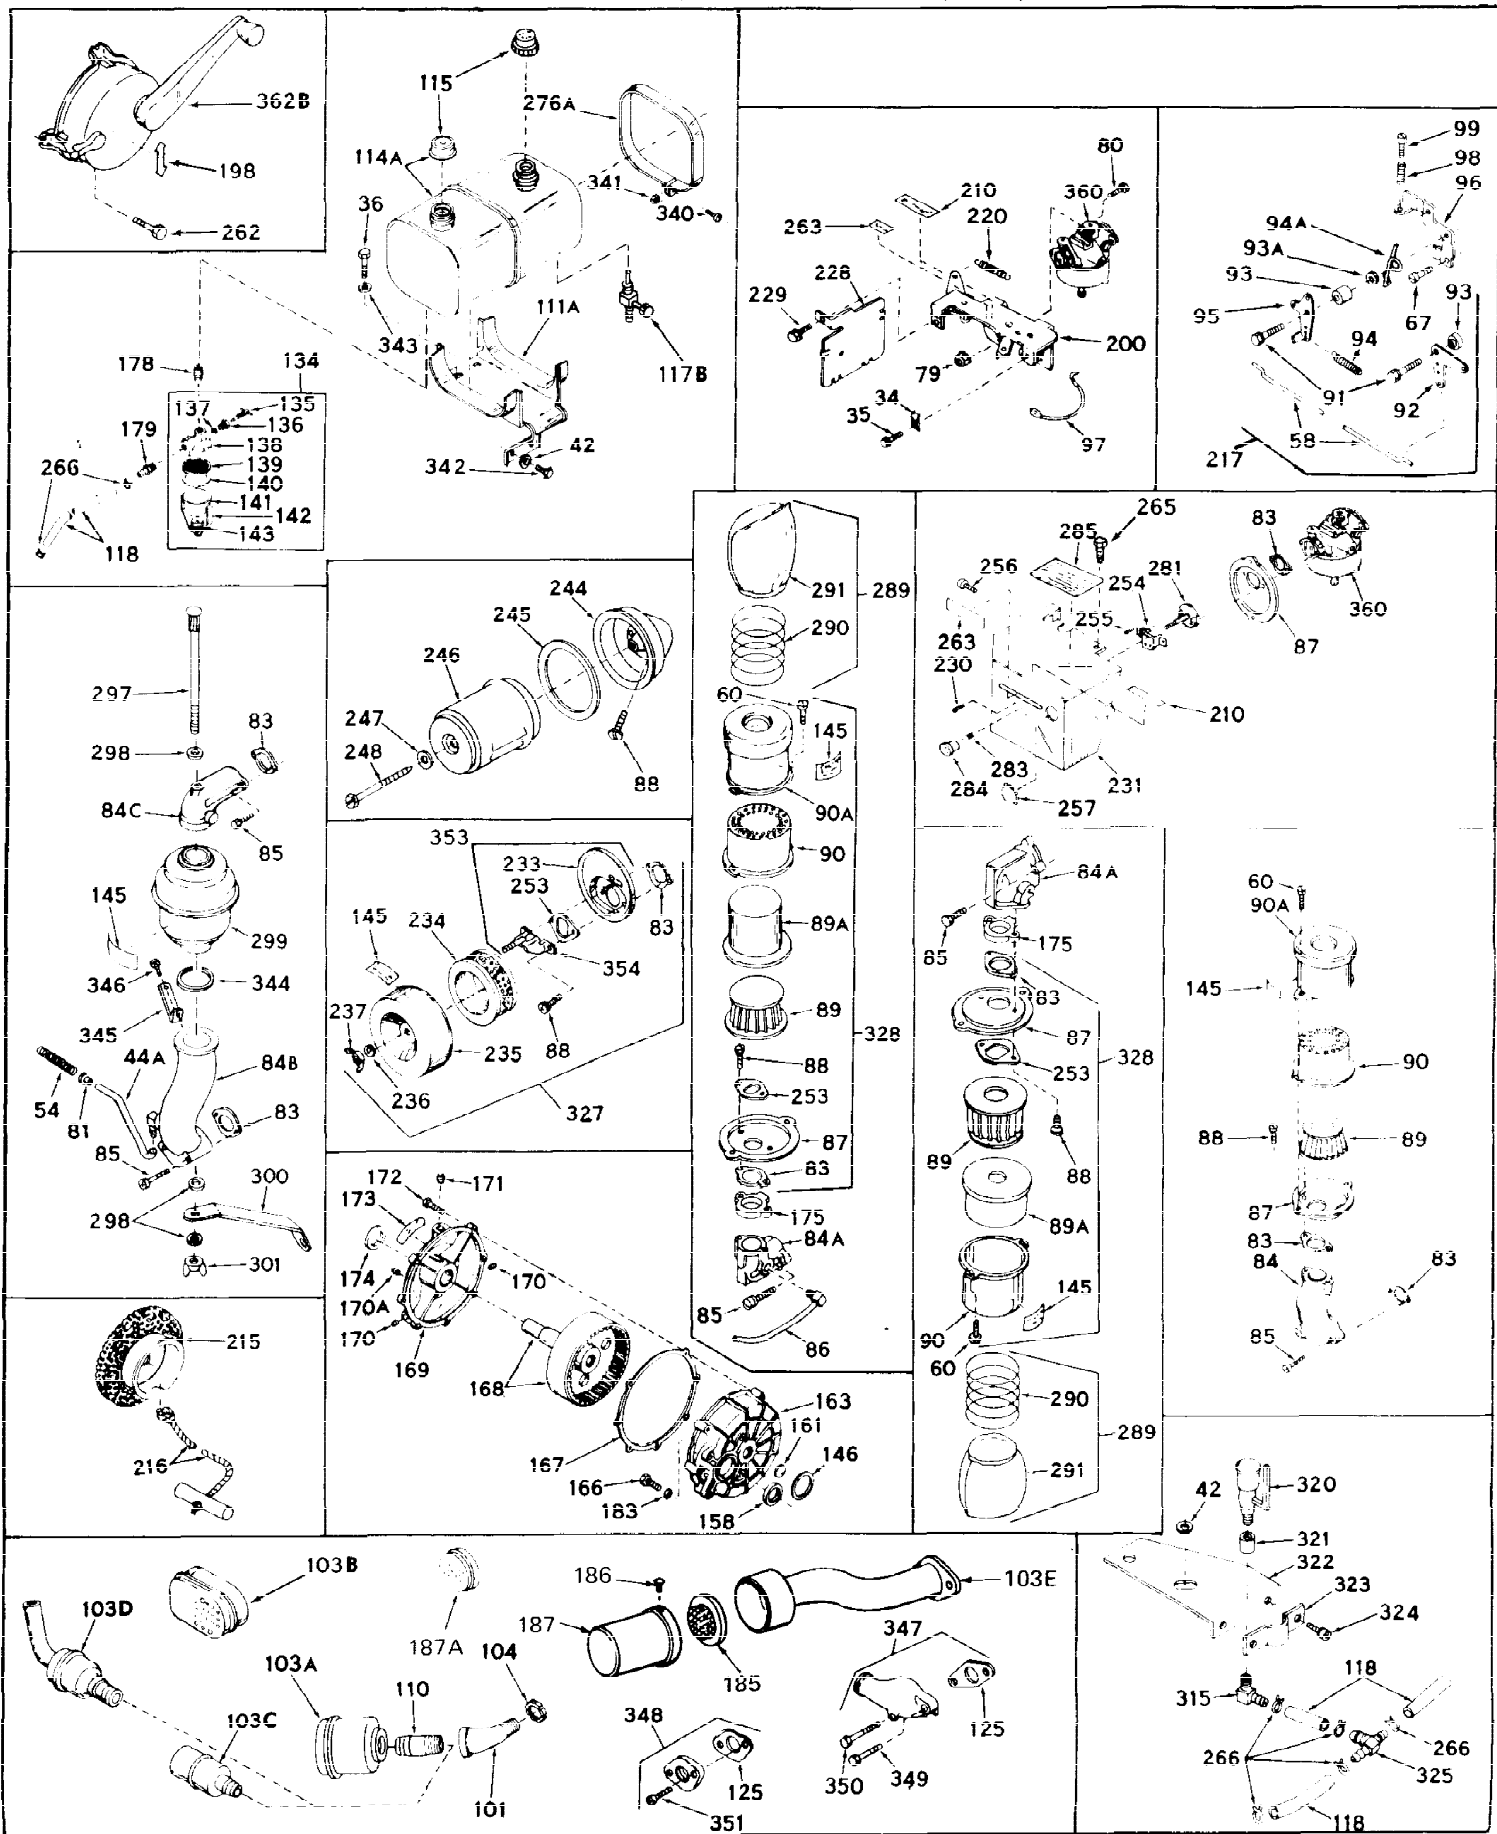

Ref #	Part Number	Qty	Description
34	27793	0	Clip, Conduit
35	28942	0	Screw
36	650694	0	Screw, Hex hd. cap, 5/16-18 x 2
36	650695	0	Screw, Hex hd. cap, 5/16-18 x 2-1/4 (Grade 8
36	650697	0	Screw, Hex hd. cap, 5/16-18 x 2-1/2
42	26073	0	Washer, Connecting rod bolt
54	28819	0	Spring, Fuel line
54	31778	0	Spring, Coil
60	650152	0	Screw
67	650399	0	Screw, Phil. fil. hd. Sems, 10-32 x 5/8
79	29752	0	Nut
80	650572	0	Screw
83	27272	0	Gasket, Air cleaner
85	29786	0	Screw
85	650163	0	Screw, Fil. hd. Sems, 10-32 x 7/8
85	650416	0	Screw, Rd. hd. Sems, 10-32 x 1
85	650605	0	Screw
87	31691	0	Bracket, Air cleaner
88	28820	0	Screw
88	650399	0	Screw, Phil. fil. hd. Sems, 10-32 x 5/8
88	650521	0	Screw
89	30727	0	Element, Air cleaner
90	31692	0	Body, Air cleaner
91	30312	0	Screw, Hex washer hd. Sems, 10-32 x 1/2
97	28468	0	Wire, Ground (Female fitting both ends)
98	28569	0	Spring, Compression
98	32924	0	Spring, Compression
99	29500	0	Screw, Fil. hd. mach., Sems, 8-32 x 3/4
99	650223	0	Screw, Fil. slotted hd. Sems, 8-32 x 5/8
99	650688	0	Screw, Hex hd., 10-32 x 1-5/16" (Drilled
101	29574	0	Elbow, Exhaust (90°)
104	28443	0	Nut, Conduit (1/8" thick)
104	32862	0	Nut, Conduit (1/4" thick)
110	30244	0	Nipple, Exhaust pipe (2-1/2")
115	32387A	0	Cap, Fuel filler (Charcoal Plastic) (Spurt
115	33032	0	Cap, Fuel filler (Red Plastic) (Spurt
118	29774	0	Line, Fuel (Braided 8.25")
118	30705	0	Line, Fuel (Braided 16")
118	30962	0	Line, Fuel (Braided 32")
125	27930	0	Gasket, Exhaust
145	31752	0	Decal, Air cleaner
146	28451	0	Gasket, Housing
171	24590	0	Plug, Pipe
200	33110	0	Control Assy., Speed (Remote)
215	28301	0	Pulley, Starter
216	590343	0	Rope & Handle Assy., Starter
220	30826	0	Spring, Extension
228	30820	0	Baffle, Heat
229	28942	0	Screw
230	650257	0	Screw, Pan hd. Sems, 8-32 x 5/16
253	30767	0	Spacer, Air cleaner
255	28820	0	Screw
256	650760	0	Screw
257	31291	0	Plug, Cover
262	29716	0	Screw