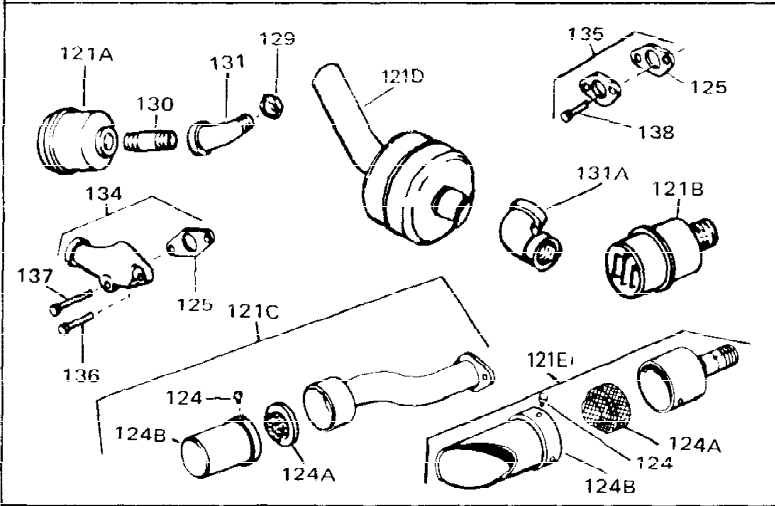

Ref #	Part Number	Qty	Description
35	26073	0	Washer, Connecting rod bolt
35	650570	0	Washer, Flat
35	650691	0	Washer, Flat
36	650694A	0	Screw, Hex flange hd., 5/16-18 x 2
36	650695A	0	Screw, Hex flange hd., 5/16-18 x 2-1/4
36	650697A	0	Screw, Hex flange hd., 5/16-18 x 2-1/2
38	27896	0	Gasket, Breather cover
43	27627	0	Tube, Breather
81	28820	0	Screw
81	30196	0	Screw
81	650521	0	Screw
82	27272	0	Gasket, Air cleaner
86A	34697	0	Elbow, Air cleaner
88	730512	0	Kit, Pre-cleaner
88A	31668	0	Bag, Pre-cleaner
88B	31667	0	Spring, Pre-cleaner bag
89A	730128	0	Cleaner Assy., Air
113	30688	0	Screw, Hex hd. Sems, 1/4-20 x 1/2
117B	33053	0	Valve, Fuel strainer & shut-off
117	33395	0	Fitting, Fuel line
118	33679	0	Bushing, Fuel fitting
121E	391026	0	Muffler
124A	33171	0	Screen, Muffler
124B	33185	0	Cover & Tube, Muffler
124	650578	0	Screw
125	27930	0	Gasket, Exhaust
129	32862	0	Nut, Conduit (1/4" thick)
131	29574	0	Elbow, Exhaust (90°)
134	31288	0	Muffler Adapter Kit
135	730130	0	Muffler Adapter Kit
136	6021A	0	Screw, Hex flange hd., 5/16-18 x 1-1/2
137	650697A	0	Screw, Hex flange hd., 5/16-18 x 2-1/2
138	30196	0	Screw
233	34819	0	Elbow Assy., Air cleaner
234	730561	0	Air Cleaner Kit, Dual Element upright,
273	650687	0	Screw, Pan hd. self-tap, 10-32 x 5/16