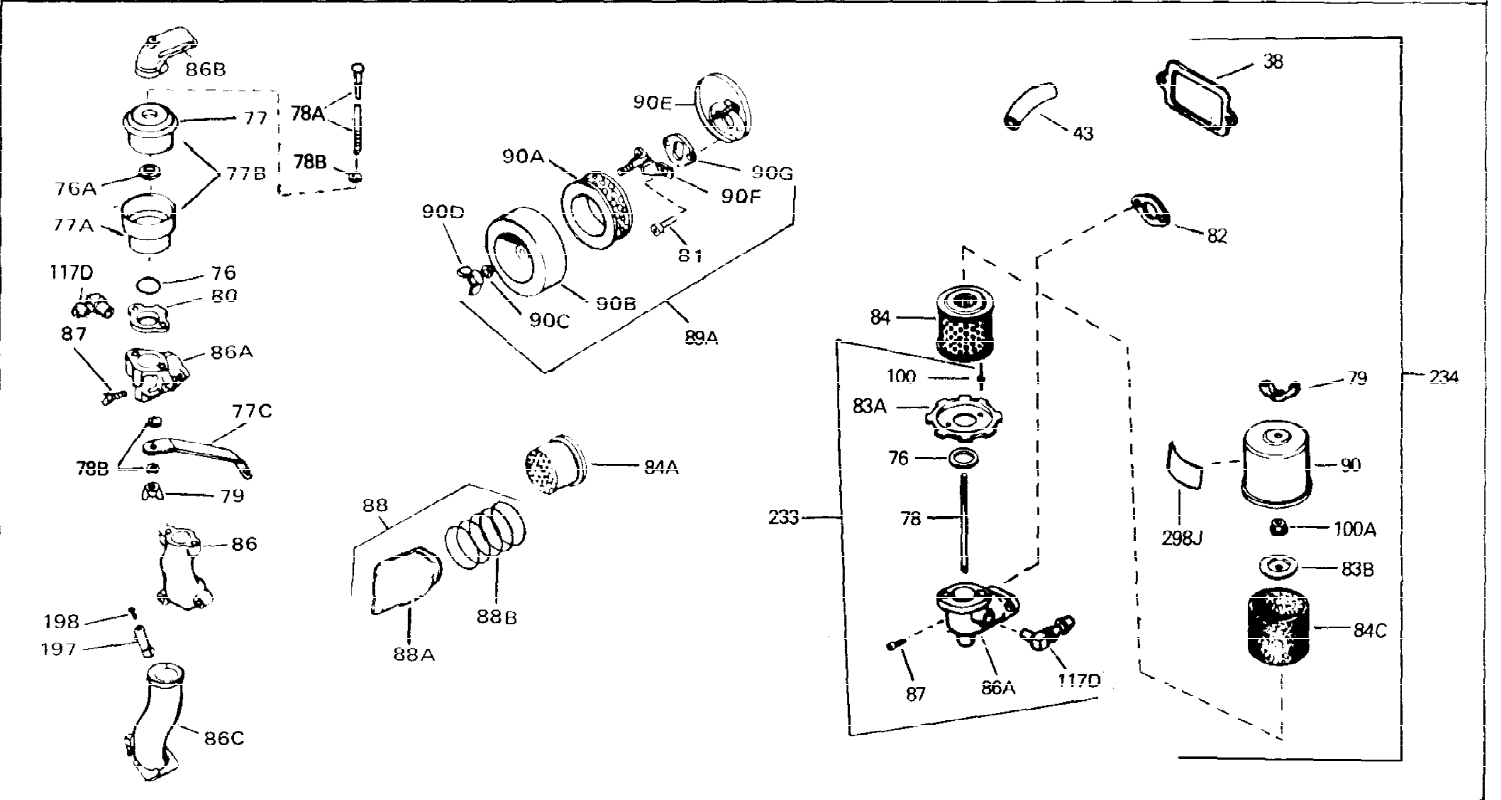

Ref #	Part Number	Qty	Description
35	26073	0	Washer, Connecting rod bolt
35	650570	0	Washer, Flat
35	650691	0	Washer, Flat
36	650694A	0	Screw, Hex flange hd., 5/16-18 x 2
36	650695A	0	Screw, Hex flange hd., 5/16-18 x 2-1/4
36	650697A	0	Screw, Hex flange hd., 5/16-18 x 2-1/2
38	27896	0	Gasket, Breather cover
43	27627	0	Tube, Breather
81	28820	0	Screw
81	30196	0	Screw
81	650521	0	Screw
82	27272	0	Gasket, Air cleaner
86A	34697	0	Elbow, Air cleaner
88	730512	0	Kit, Pre-cleaner
88A	31668	0	Bag, Pre-cleaner
88B	31667	0	Spring, Pre-cleaner bag
89A	730128	0	Cleaner Assy., Air
113	30688	0	Screw, Hex hd. Sems, 1/4-20 x 1/2
117B	33053	0	Valve, Fuel strainer & shut-off
117	33395	0	Fitting, Fuel line
118	33679	0	Bushing, Fuel fitting
121E	391026	0	Muffler
124A	33171	0	Screen, Muffler
124B	33185	0	Cover & Tube, Muffler
124	650578	0	Screw
125	27930	0	Gasket, Exhaust
129	32862	0	Nut, Conduit (1/4" thick)
131	29574	0	Elbow, Exhaust (90°)
134	31288	0	Muffler Adapter Kit
135	730130	0	Muffler Adapter Kit
136	6021A	0	Screw, Hex flange hd., 5/16-18 x 1-1/2
137	650697A	0	Screw, Hex flange hd., 5/16-18 x 2-1/2
138	30196	0	Screw
233	34819	0	Elbow Assy., Air cleaner
234	730561	0	Air Cleaner Kit, Dual Element upright,
273	650687	0	Screw, Pan hd. self-tap, 10-32 x 5/16