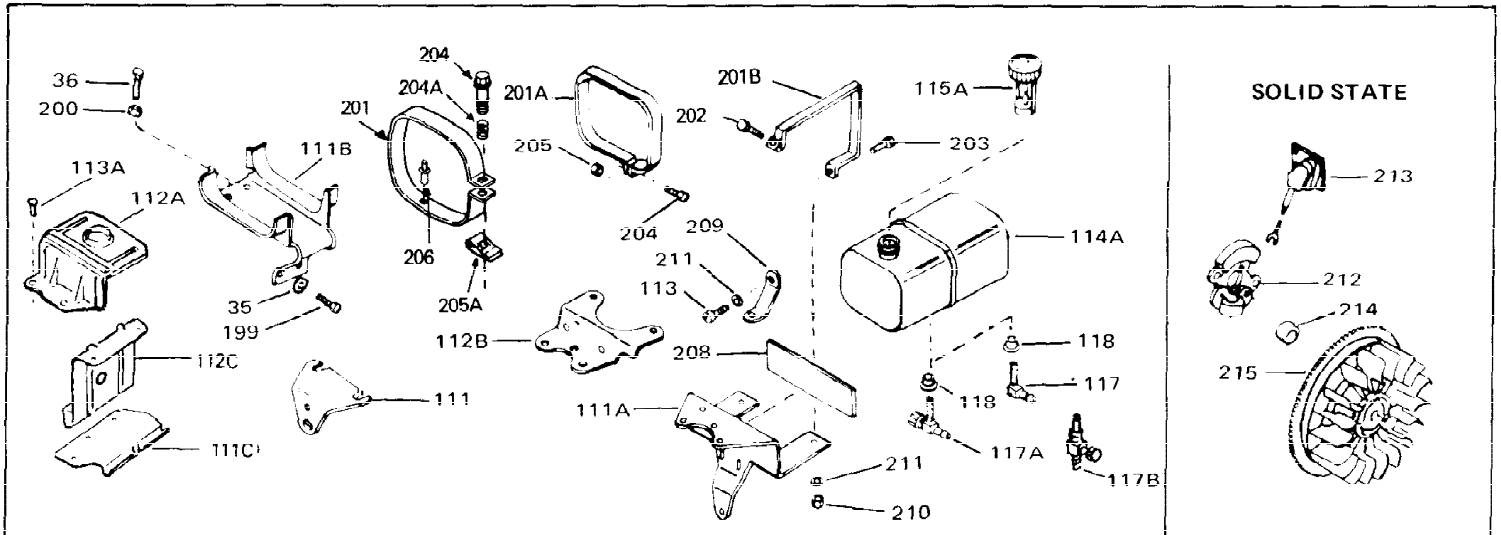

Ref #	Part Number	Qty	Description
35	26073	0	Washer, Connecting rod bolt
35	650570	0	Washer, Flat
35	650691	0	Washer, Flat
36	650694A	0	Screw, Hex flange hd., 5/16-18 x 2
36	650695A	0	Screw, Hex flange hd., 5/16-18 x 2-1/4
36	650697A	0	Screw, Hex flange hd., 5/16-18 x 2-1/2
38	27896	0	Gasket, Breather cover
43	27627	0	Tube, Breather
81	28820	0	Screw
81	30196	0	Screw
81	650521	0	Screw
82	27272	0	Gasket, Air cleaner
86A	34697	0	Elbow, Air cleaner
88	730512	0	Kit, Pre-cleaner
88A	31668	0	Bag, Pre-cleaner
88B	31667	0	Spring, Pre-cleaner bag
89A	730128	0	Cleaner Assy., Air
113	30688	0	Screw, Hex hd. Sems, 1/4-20 x 1/2
117B	33053	0	Valve, Fuel strainer & shut-off
117	33395	0	Fitting, Fuel line
118	33679	0	Bushing, Fuel fitting
121E	391026	0	Muffler
124A	33171	0	Screen, Muffler
124B	33185	0	Cover & Tube, Muffler
124	650578	0	Screw
125	27930	0	Gasket, Exhaust
129	32862	0	Nut, Conduit (1/4" thick)
131	29574	0	Elbow, Exhaust (90°)
134	31288	0	Muffler Adapter Kit
135	730130	0	Muffler Adapter Kit
136	6021A	0	Screw, Hex flange hd., 5/16-18 x 1-1/2
137	650697A	0	Screw, Hex flange hd., 5/16-18 x 2-1/2
138	30196	0	Screw
233	34819	0	Elbow Assy., Air cleaner
234	730561	0	Air Cleaner Kit, Dual Element upright,
273	650687	0	Screw, Pan hd. self-tap, 10-32 x 5/16