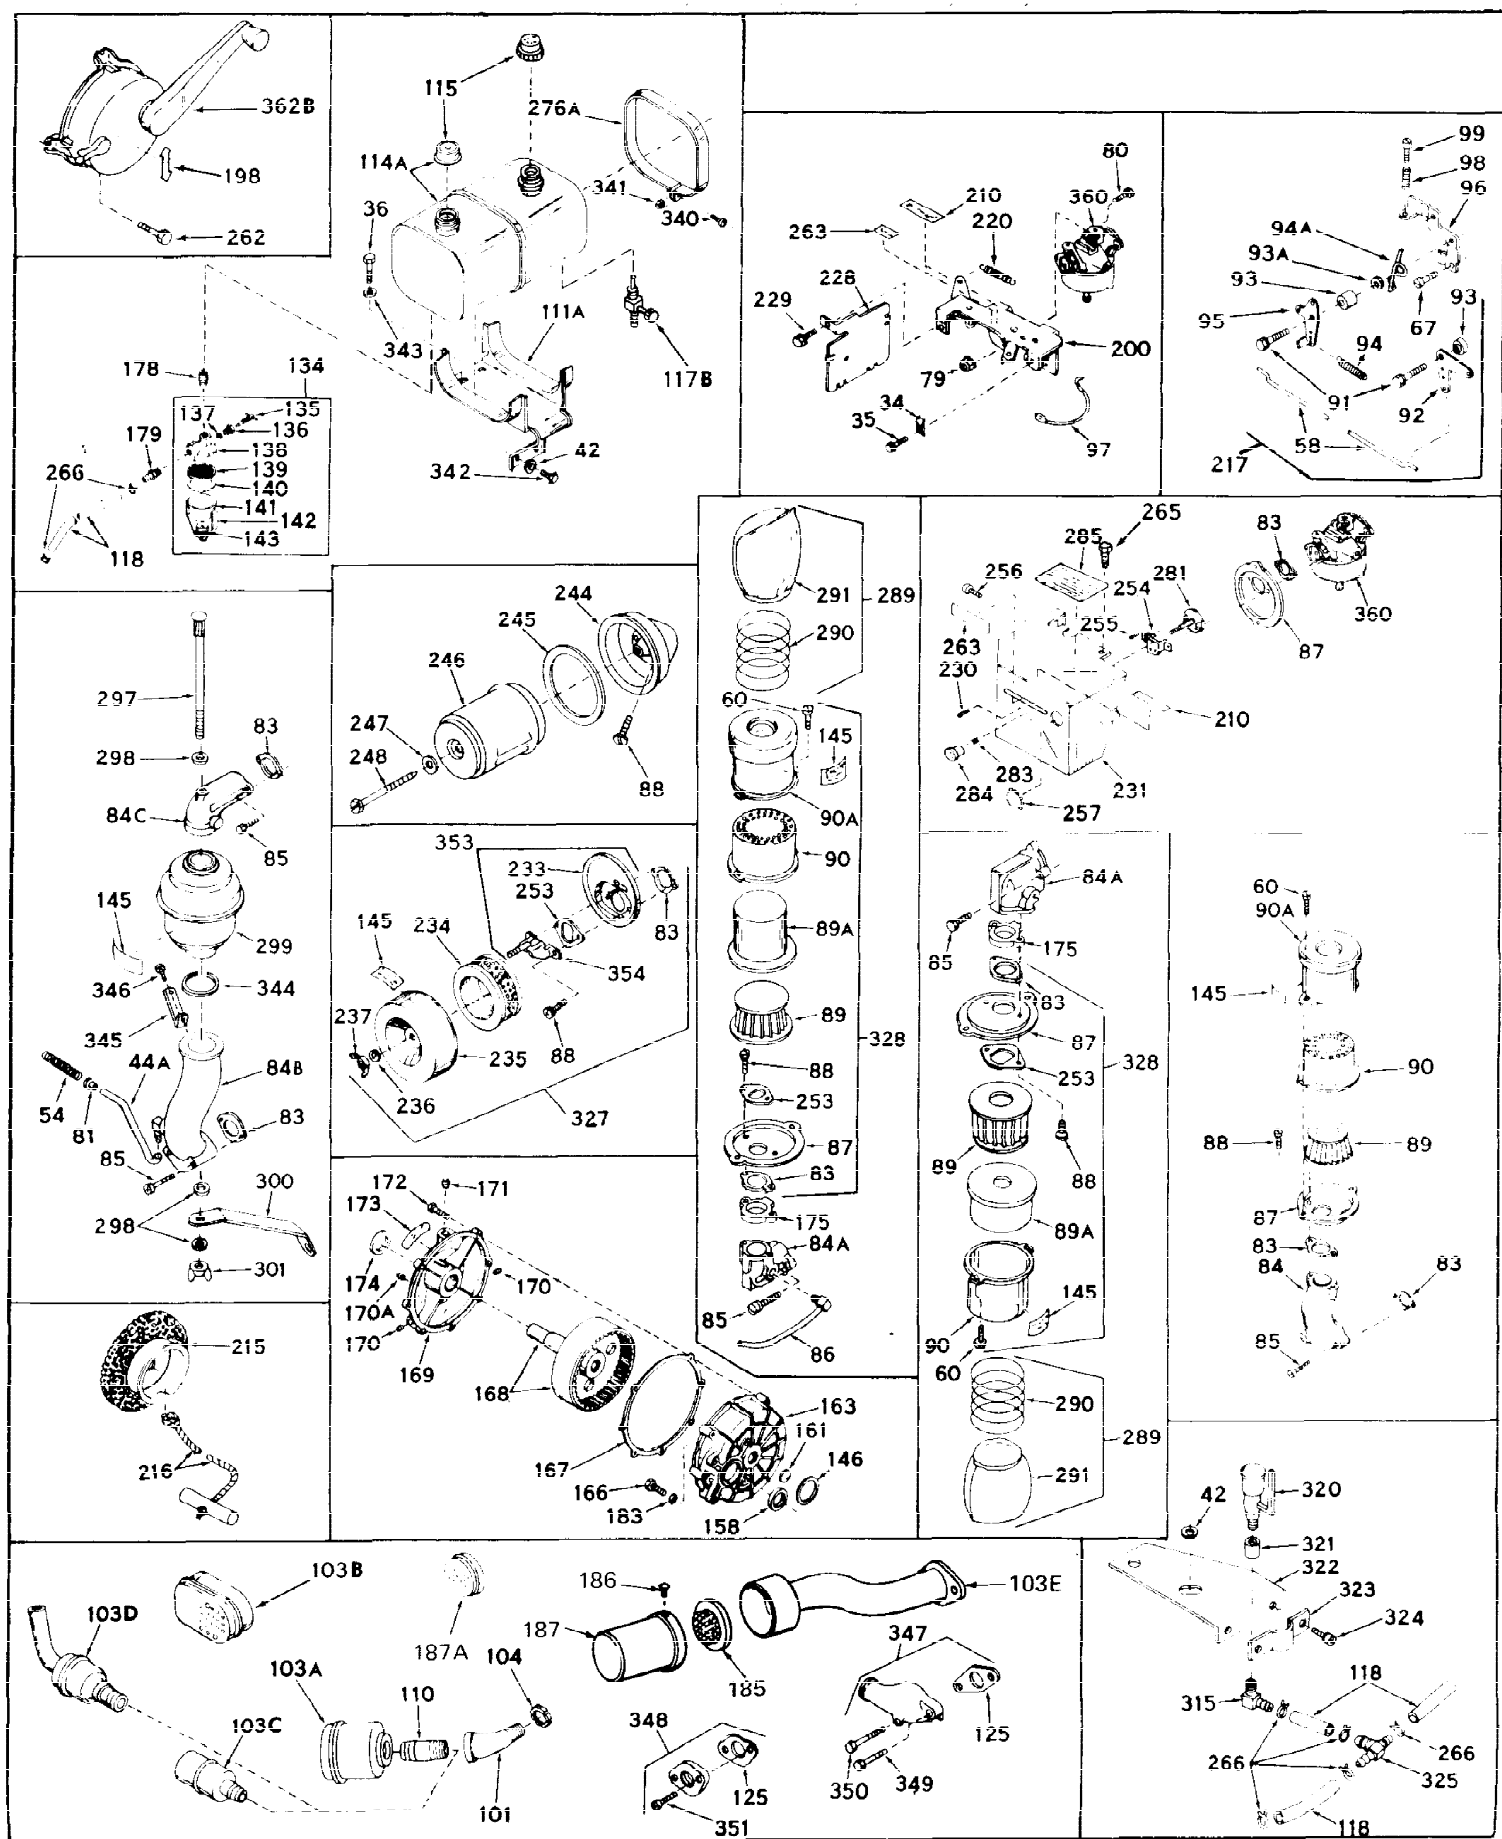

Ref #	Part Number	Qty	Description
34	27793	0	Clip, Conduit
35	28942	0	Screw
36	650694	0	Screw, Hex hd. cap, 5/16-18 x 2
36	650695	0	Screw, Hex hd. cap, 5/16-18 x 2-1/4 (Grade 8
36	650697	0	Screw, Hex hd. cap, 5/16-18 x 2-1/2
42	26073	0	Washer, Connecting rod bolt
54	28819	0	Spring, Fuel line
54	31778	0	Spring, Coil
60	650152	0	Screw
67	650399	0	Screw, Phil. fil. hd. Sems, 10-32 x 5/8
79	29752	0	Nut
80	650572	0	Screw
83	27272	0	Gasket, Air cleaner
85	29786	0	Screw
85	650163	0	Screw, Fil. hd. Sems, 10-32 x 7/8
85	650416	0	Screw, Rd. hd. Sems, 10-32 x 1
85	650605	0	Screw
87	31691	0	Bracket, Air cleaner
88	28820	0	Screw
88	650399	0	Screw, Phil. fil. hd. Sems, 10-32 x 5/8
88	650521	0	Screw
89	30727	0	Element, Air cleaner
90	31692	0	Body, Air cleaner
91	30312	0	Screw, Hex washer hd. Sems, 10-32 x 1/2
97	30831	0	Wire, Ground (Female fitting both ends)
98	28569	0	Spring, Compression
98	32924	0	Spring, Compression
99	29500	0	Screw, Fil. hd. mach., Sems, 8-32 x 3/4
99	650223	0	Screw, Fil. slotted hd. Sems, 8-32 x 5/8
99	650688	0	Screw, Hex hd., 10-32 x 1-5/16" (Drilled
104	28443	0	Nut, Conduit (1/8" thick)
104	32862	0	Nut, Conduit (1/4" thick)
110	30244	0	Nipple, Exhaust pipe (2-1/2")
115	32387A	0	Cap, Fuel filler (Charcoal Plastic) (Spurt
115	33032	0	Cap, Fuel filler (Red Plastic) (Spurt
118	29774	0	Line, Fuel (Braided 8.25")
118	30705	0	Line, Fuel (Braided 16")
118	30962	0	Line, Fuel (Braided 32")
125	27930	0	Gasket, Exhaust
145	31752	0	Decal, Air cleaner
146	28451	0	Gasket, Housing
171	24590	0	Plug, Pipe
215	28301	0	Pulley, Starter
216	590343	0	Rope & Handle Assy., Starter
228	30820	0	Baffle, Heat
229	28942	0	Screw
230	650257	0	Screw, Pan hd. Sems, 8-32 x 5/16
253	30767	0	Spacer, Air cleaner
255	28820	0	Screw
256	650760	0	Screw
257	31291	0	Plug, Cover
262	29716	0	Screw
265	650701	0	Screw, Hex washer hd. shakeproof,
266	26460	0	Clamp, Fuel line
289	730512	0	Kit, Pre-cleaner