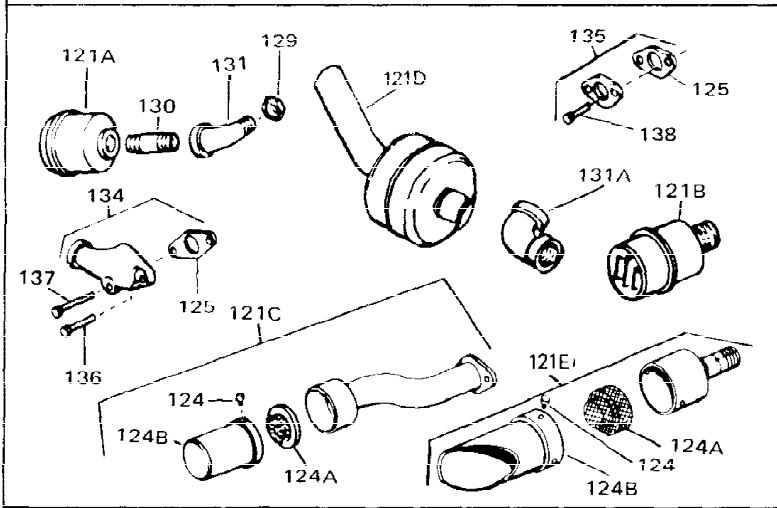

Ref #	Part Number	Qty	Description
35	26073	0	Washer, Connecting rod bolt
35	650570	0	Washer, Flat
35	650691	0	Washer, Flat
36	650694A	0	Screw, Hex flange hd., 5/16-18 x 2
36	650695A	0	Screw, Hex flange hd., 5/16-18 x 2-1/4
36	650697A	0	Screw, Hex flange hd., 5/16-18 x 2-1/2
38	27896	0	Gasket, Breather cover
43	27627	0	Tube, Breather
81	28820	0	Screw
81	30196	0	Screw
81	650521	0	Screw
82	27272	0	Gasket, Air cleaner
86A	34697	0	Elbow, Air cleaner
89A	730128	0	Cleaner Assy., Air
111A	31694	0	Bracket, Fuel tank
113	650561	0	Screw
117B	33053	0	Valve, Fuel strainer & shut-off
117A	29683	0	Strainer & Shut-off
121E	391026	0	Muffler
124A	33171	0	Screen, Muffler
124B	33185	0	Cover & Tube, Muffler
124	650578	0	Screw
125	27930	0	Gasket, Exhaust
131	30209	0	Elbow, Exhaust (45°)
134	31288	0	Muffler Adapter Kit
135	730130	0	Muffler Adapter Kit
136	6021A	0	Screw, Hex flange hd., 5/16-18 x 1-1/2
137	650697A	0	Screw, Hex flange hd., 5/16-18 x 2-1/2
138	30196	0	Screw
201B	31697	0	Strap, Fuel tank
202	29212	0	Screw
203	6202	0	Screw
210	29752	0	Nut
233	34819	0	Elbow Assy., Air cleaner
234	730561	0	Air Cleaner Kit, Dual Element upright,
273	650687	0	Screw, Pan hd. self-tap, 10-32 x 5/16