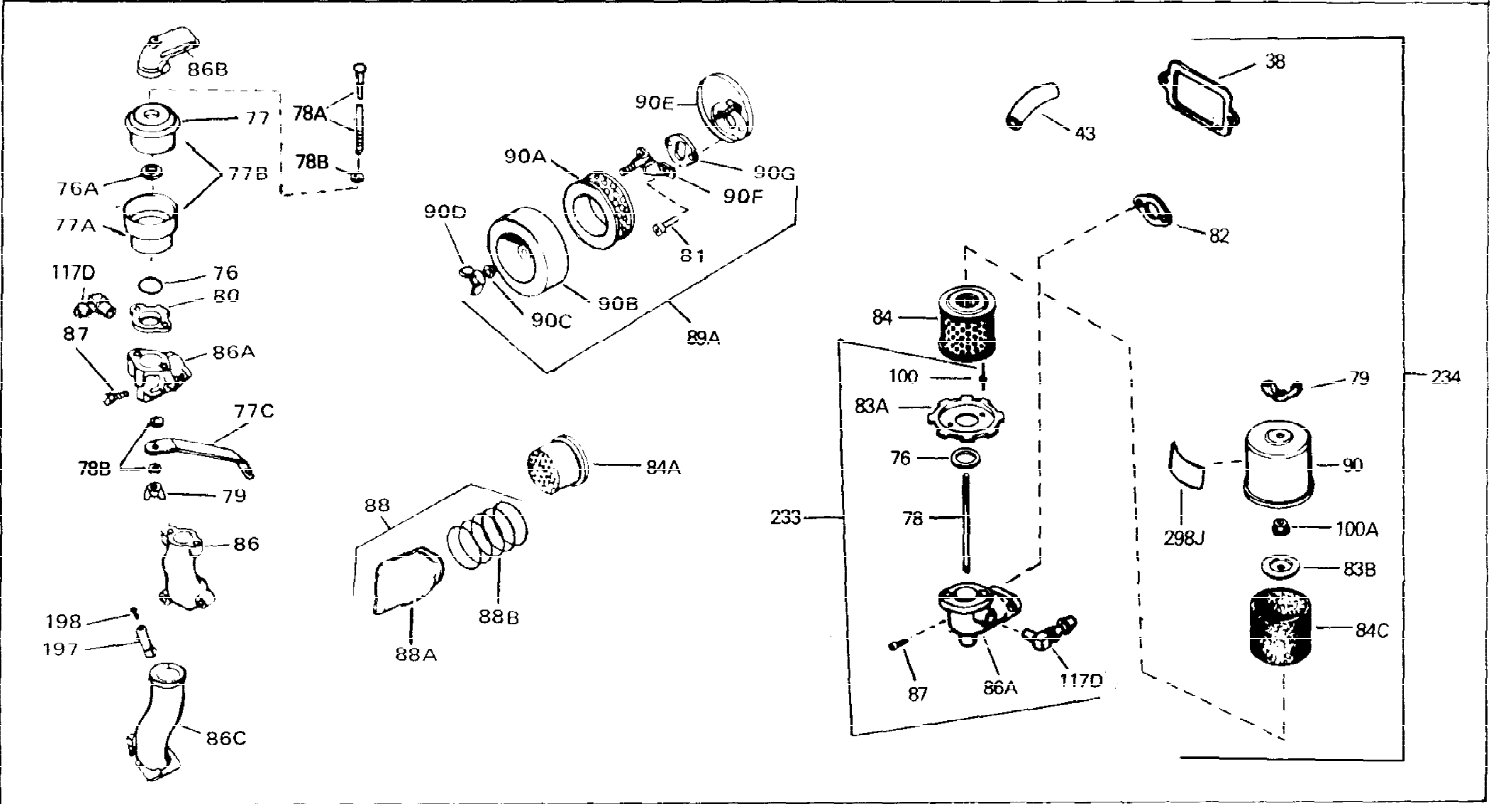

Ref #	Part Number	Qty	Description
35	26073	0	Washer, Connecting rod bolt
35	650570	0	Washer, Flat
35	650691	0	Washer, Flat
36	650694A	0	Screw, Hex flange hd., 5/16-18 x 2
36	650695A	0	Screw, Hex flange hd., 5/16-18 x 2-1/4
36	650697A	0	Screw, Hex flange hd., 5/16-18 x 2-1/2
38	27896	0	Gasket, Breather cover
43	27627	0	Tube, Breather
81	28820	0	Screw
81	30196	0	Screw
81	650521	0	Screw
82	27272	0	Gasket, Air cleaner
86A	34697	0	Elbow, Air cleaner
89A	730128	0	Cleaner Assy., Air
111A	31694	0	Bracket, Fuel tank
113	650561	0	Screw
117B	33053	0	Valve, Fuel strainer & shut-off
117A	29683	0	Strainer & Shut-off
121E	391026	0	Muffler
124A	33171	0	Screen, Muffler
124B	33185	0	Cover & Tube, Muffler
124	650578	0	Screw
125	27930	0	Gasket, Exhaust
131	30209	0	Elbow, Exhaust (45°)
134	31288	0	Muffler Adapter Kit
135	730130	0	Muffler Adapter Kit
136	6021A	0	Screw, Hex flange hd., 5/16-18 x 1-1/2
137	650697A	0	Screw, Hex flange hd., 5/16-18 x 2-1/2
138	30196	0	Screw
201B	31697	0	Strap, Fuel tank
202	29212	0	Screw
203	6202	0	Screw
210	29752	0	Nut
233	34819	0	Elbow Assy., Air cleaner
234	730561	0	Air Cleaner Kit, Dual Element upright,
273	650687	0	Screw, Pan hd. self-tap, 10-32 x 5/16