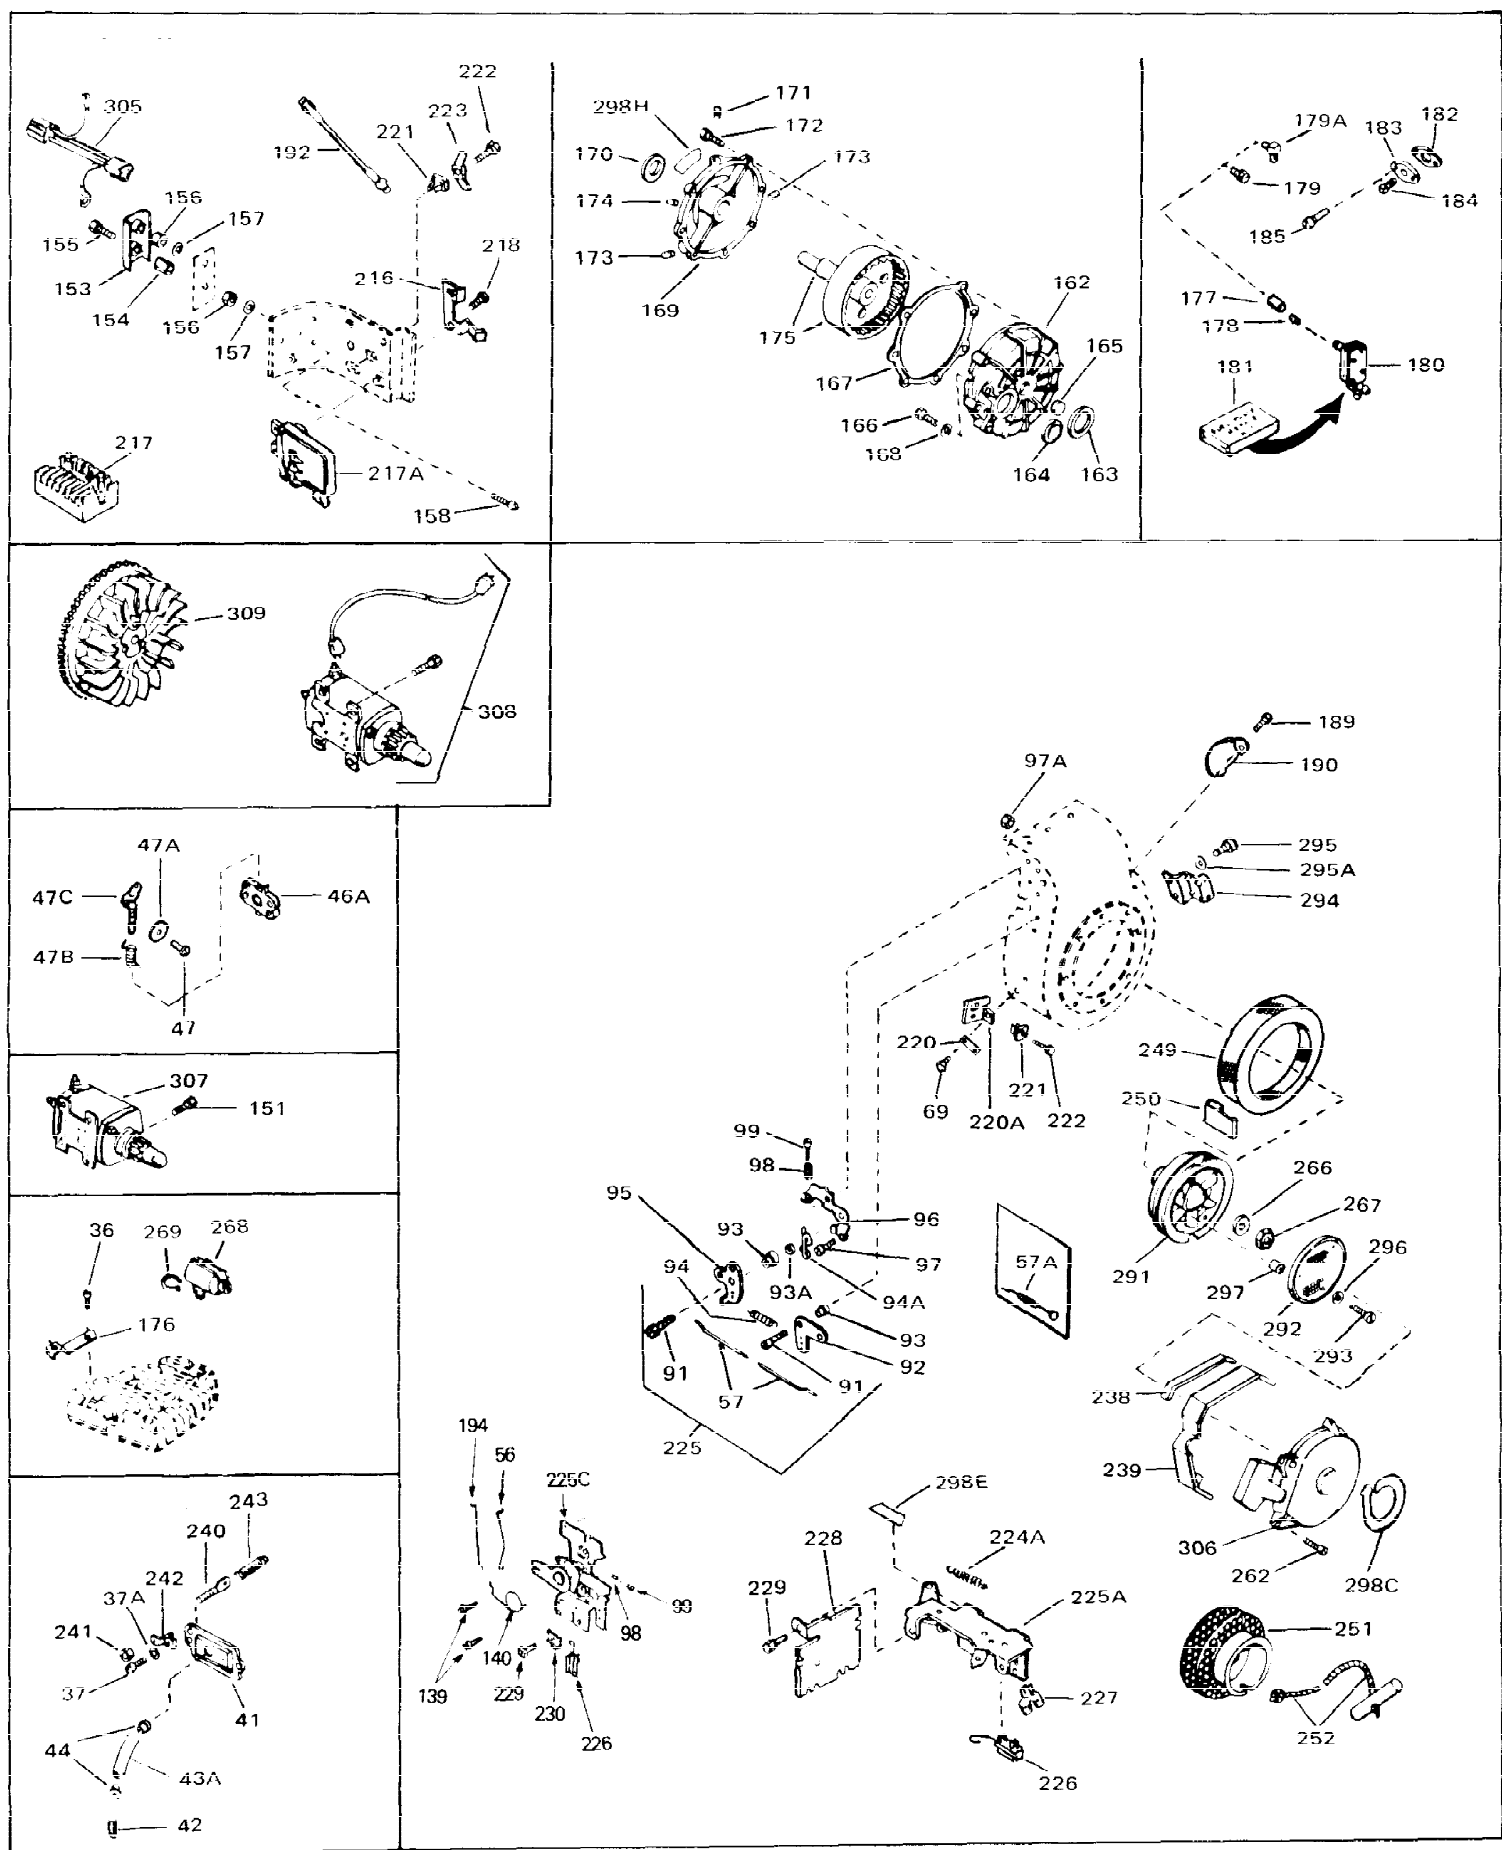

Ref #	Part Number	Qty	Description
36	650694A	0	Screw, Hex flange hd., 5/16-18 x 2
36	650695A	0	Screw, Hex flange hd., 5/16-18 x 2-1/4
36	650697A	0	Screw, Hex flange hd., 5/16-18 x 2-1/2
37	650128	0	Screw
37	650597	0	Screw, Hex washer hd., 10-24 x 5/8
37A	27261	0	Washer, Flat
41	28425	0	Cover, Valve chamber
56	31710	0	Link, Throttle
69	29747A	0	Screw
98	31342	0	Spring, Compression
98	32924	0	Spring, Compression
98	28569	0	Spring, Compression
99	29500	0	Screw, Fil. hd. mach., Sems, 8-32 x 3/4
99	650549	0	Screw
99	650688	0	Screw, Hex hd., 10-32 x 1-5/16" (Drilled
151	30688	0	Screw, Hex hd. Sems, 1/4-20 x 1/2
153	30064	0	Cover, Rectifier panel
154	30065	0	Nut, Long 5-40
155	30066	0	Screw
156	28728	0	Nut
157	28727	0	Lockwasher
158	28726	0	Screw, Phil. rd. hd., 5-40 x 9/16
182	32683	0	Gasket, Fuel pump
183	32955	0	Cover, Fuel pump pad
184	9556	0	Plug, Oil drain (Sq. hd. pipe, 1/8-27)
185	30688	0	Screw, Hex hd. Sems, 1/4-20 x 1/2
225	730152	0	Control Assy., Speed
226	610973	0	Terminal Assy.
227	33177	0	Terminal
229	28942	0	Screw
230	27793	0	Clip, Conduit
262	29716	0	Screw
266	650815	0	Washer, Belleville
267	8115	0	Nut, Hex
305	33018	0	Harness, Adapter
306	590420	0	Starter, Rewind
307	29965	0	Motor, Starter (12 Volt)
307	32468	0	Motor, Starter (12 Volt)
307	32468A	0	Motor, Starter (12 Volt)
307	32468B	0	Motor, Starter (12 Volt)
307	33606	0	Motor, Starter (12 Volt)
308	32386	0	Starter Motor Kit (110-120 Volt)
308	32901	0	Starter Motor Kit (110-120 Volt)
308	33328	0	Starter Motor Kit (110-120 Volt)
308	33328A	0	Starter Motor Kit (110-120 Volt)
308	33518	0	Starter Motor Kit (110-120 Volt)
308	33518A	0	Starter Motor Kit (110-120 Volt)
308	33518B	0	Starter Motor Kit (110-120 Volt)
309	30811A	0	Flywheel