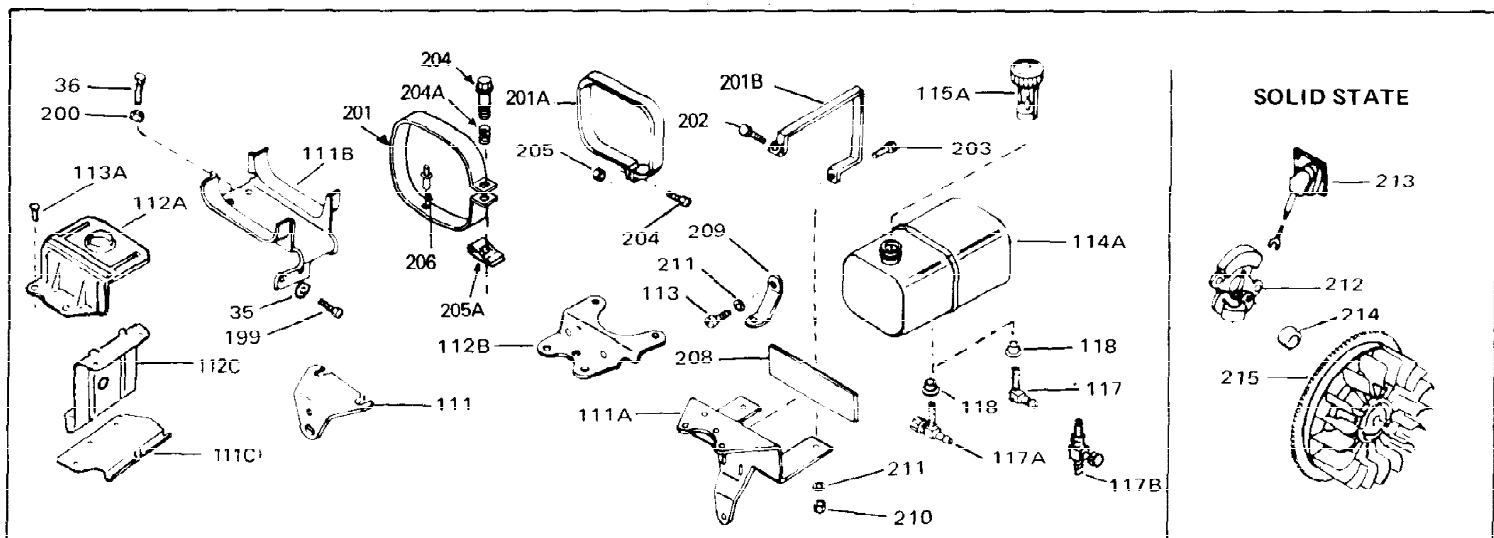

Ref #	Part Number	Qty	Description
35	26073	0	Washer, Connecting rod bolt
35	650570	0	Washer, Flat
35	650691	0	Washer, Flat
36	650694A	0	Screw, Hex flange hd., 5/16-18 x 2
36	650695A	0	Screw, Hex flange hd., 5/16-18 x 2-1/4
36	650697A	0	Screw, Hex flange hd., 5/16-18 x 2-1/2
38	27896	0	Gasket, Breather cover
43	27627	0	Tube, Breather
81	28820	0	Screw
81	30196	0	Screw
81	650521	0	Screw
82	27272	0	Gasket, Air cleaner
86A	34697	0	Elbow, Air cleaner
89A	730128	0	Cleaner Assy., Air
111A	31694	0	Bracket, Fuel tank
113	650561	0	Screw
117B	33053	0	Valve, Fuel strainer & shut-off
117A	29683	0	Strainer & Shut-off
121E	391026	0	Muffler
124A	33171	0	Screen, Muffler
124B	33185	0	Cover & Tube, Muffler
124	650578	0	Screw
125	27930	0	Gasket, Exhaust
131	30209	0	Elbow, Exhaust (45°)
134	31288	0	Muffler Adapter Kit
135	730130	0	Muffler Adapter Kit
136	6021A	0	Screw, Hex flange hd., 5/16-18 x 1-1/2
137	650697A	0	Screw, Hex flange hd., 5/16-18 x 2-1/2
138	30196	0	Screw
201B	31697	0	Strap, Fuel tank
202	29212	0	Screw
203	6202	0	Screw
210	29752	0	Nut
233	34819	0	Elbow Assy., Air cleaner
234	730561	0	Air Cleaner Kit, Dual Element upright,
273	650687	0	Screw, Pan hd. self-tap, 10-32 x 5/16