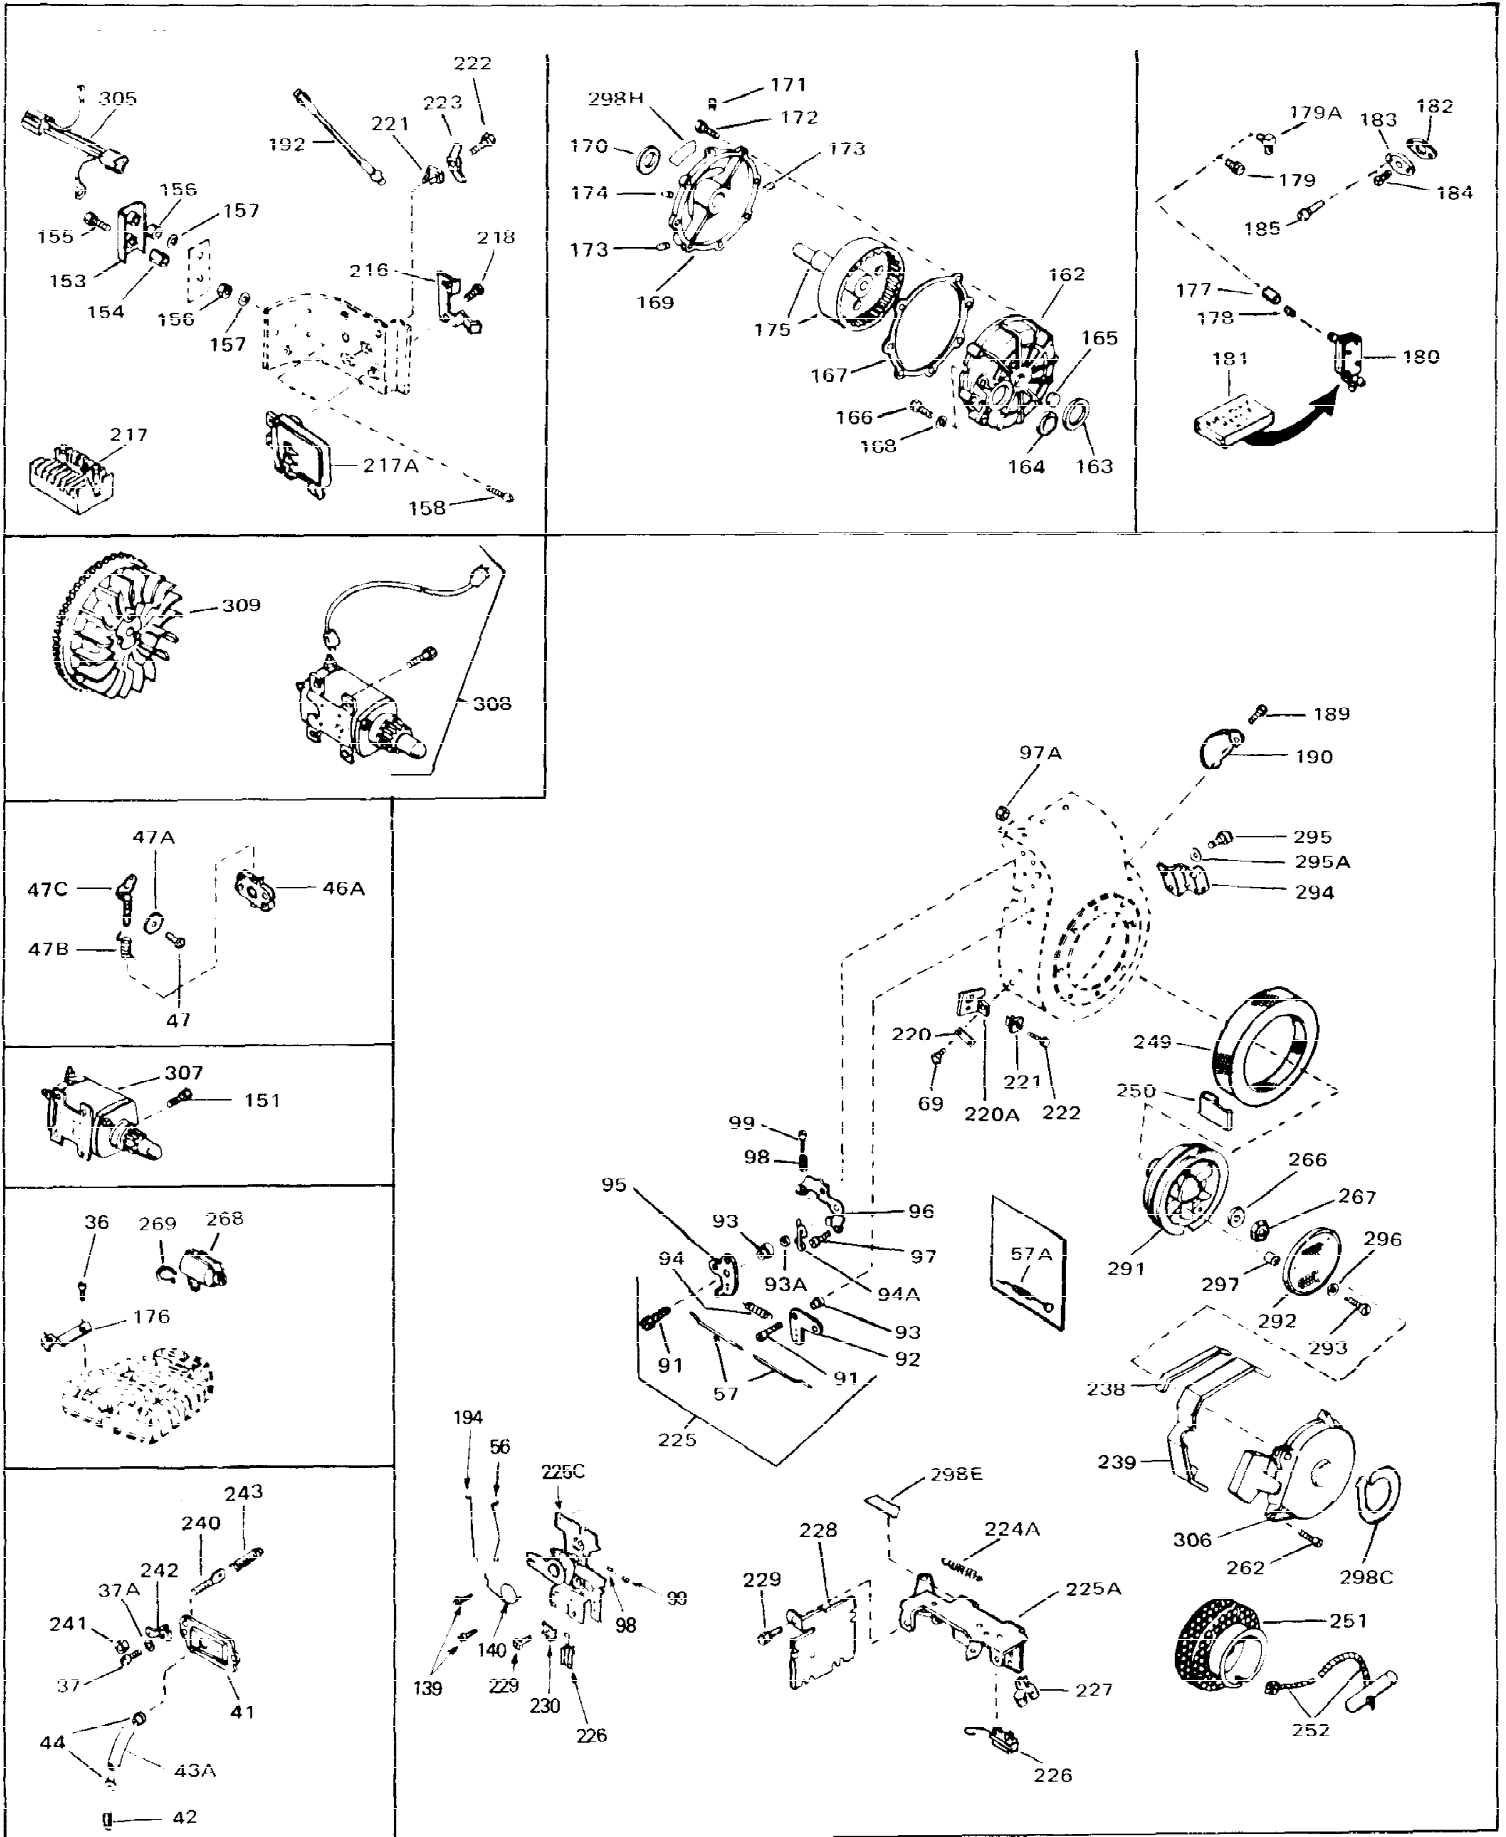

Ref #	Part Number	Qty	Description
36	650694A	0	Screw, Hex flange hd., 5/16-18 x 2
36	650695A	0	Screw, Hex flange hd., 5/16-18 x 2-1/4
36	650697A	0	Screw, Hex flange hd., 5/16-18 x 2-1/2
37	650128	0	Screw
37	650597	0	Screw, Hex washer hd., 10-24 x 5/8
37A	27261	0	Washer, Flat
41	28425	0	Cover, Valve chamber
56	31710	0	Link, Throttle
69	29747A	0	Screw
98	32924	0	Spring, Compression
98	28569	0	Spring, Compression
98	31342	0	Spring, Compression
99	29500	0	Screw, Fil. hd. mach., Sems, 8-32 x 3/4
99	650549	0	Screw
99	650688	0	Screw, Hex hd., 10-32 x 1-5/16" (Drilled
182	32683	0	Gasket, Fuel pump
183	32955	0	Cover, Fuel pump pad
184	9556	0	Plug, Oil drain (Sq. hd. pipe, 1/8-27)
185	30688	0	Screw, Hex hd. Sems, 1/4-20 x 1/2
225	730152	0	Control Assy., Speed
226	610973	0	Terminal Assy.
227	33177	0	Terminal
229	28942	0	Screw
230	27793	0	Clip, Conduit
251	28301	0	Pulley, Starter
252	590343	0	Rope & Handle Assy., Starter
266	650815	0	Washer, Belleville
267	8115	0	Nut, Hex
305	33018	0	Harness, Adapter
308	32386	0	Starter Motor Kit (110-120 Volt)
308	32901	0	Starter Motor Kit (110-120 Volt)
308	33328	0	Starter Motor Kit (110-120 Volt)
308	33328A	0	Starter Motor Kit (110-120 Volt)
308	33518	0	Starter Motor Kit (110-120 Volt)
308	33518A	0	Starter Motor Kit (110-120 Volt)
308	33518B	0	Starter Motor Kit (110-120 Volt)
309	30811A	0	Flywheel