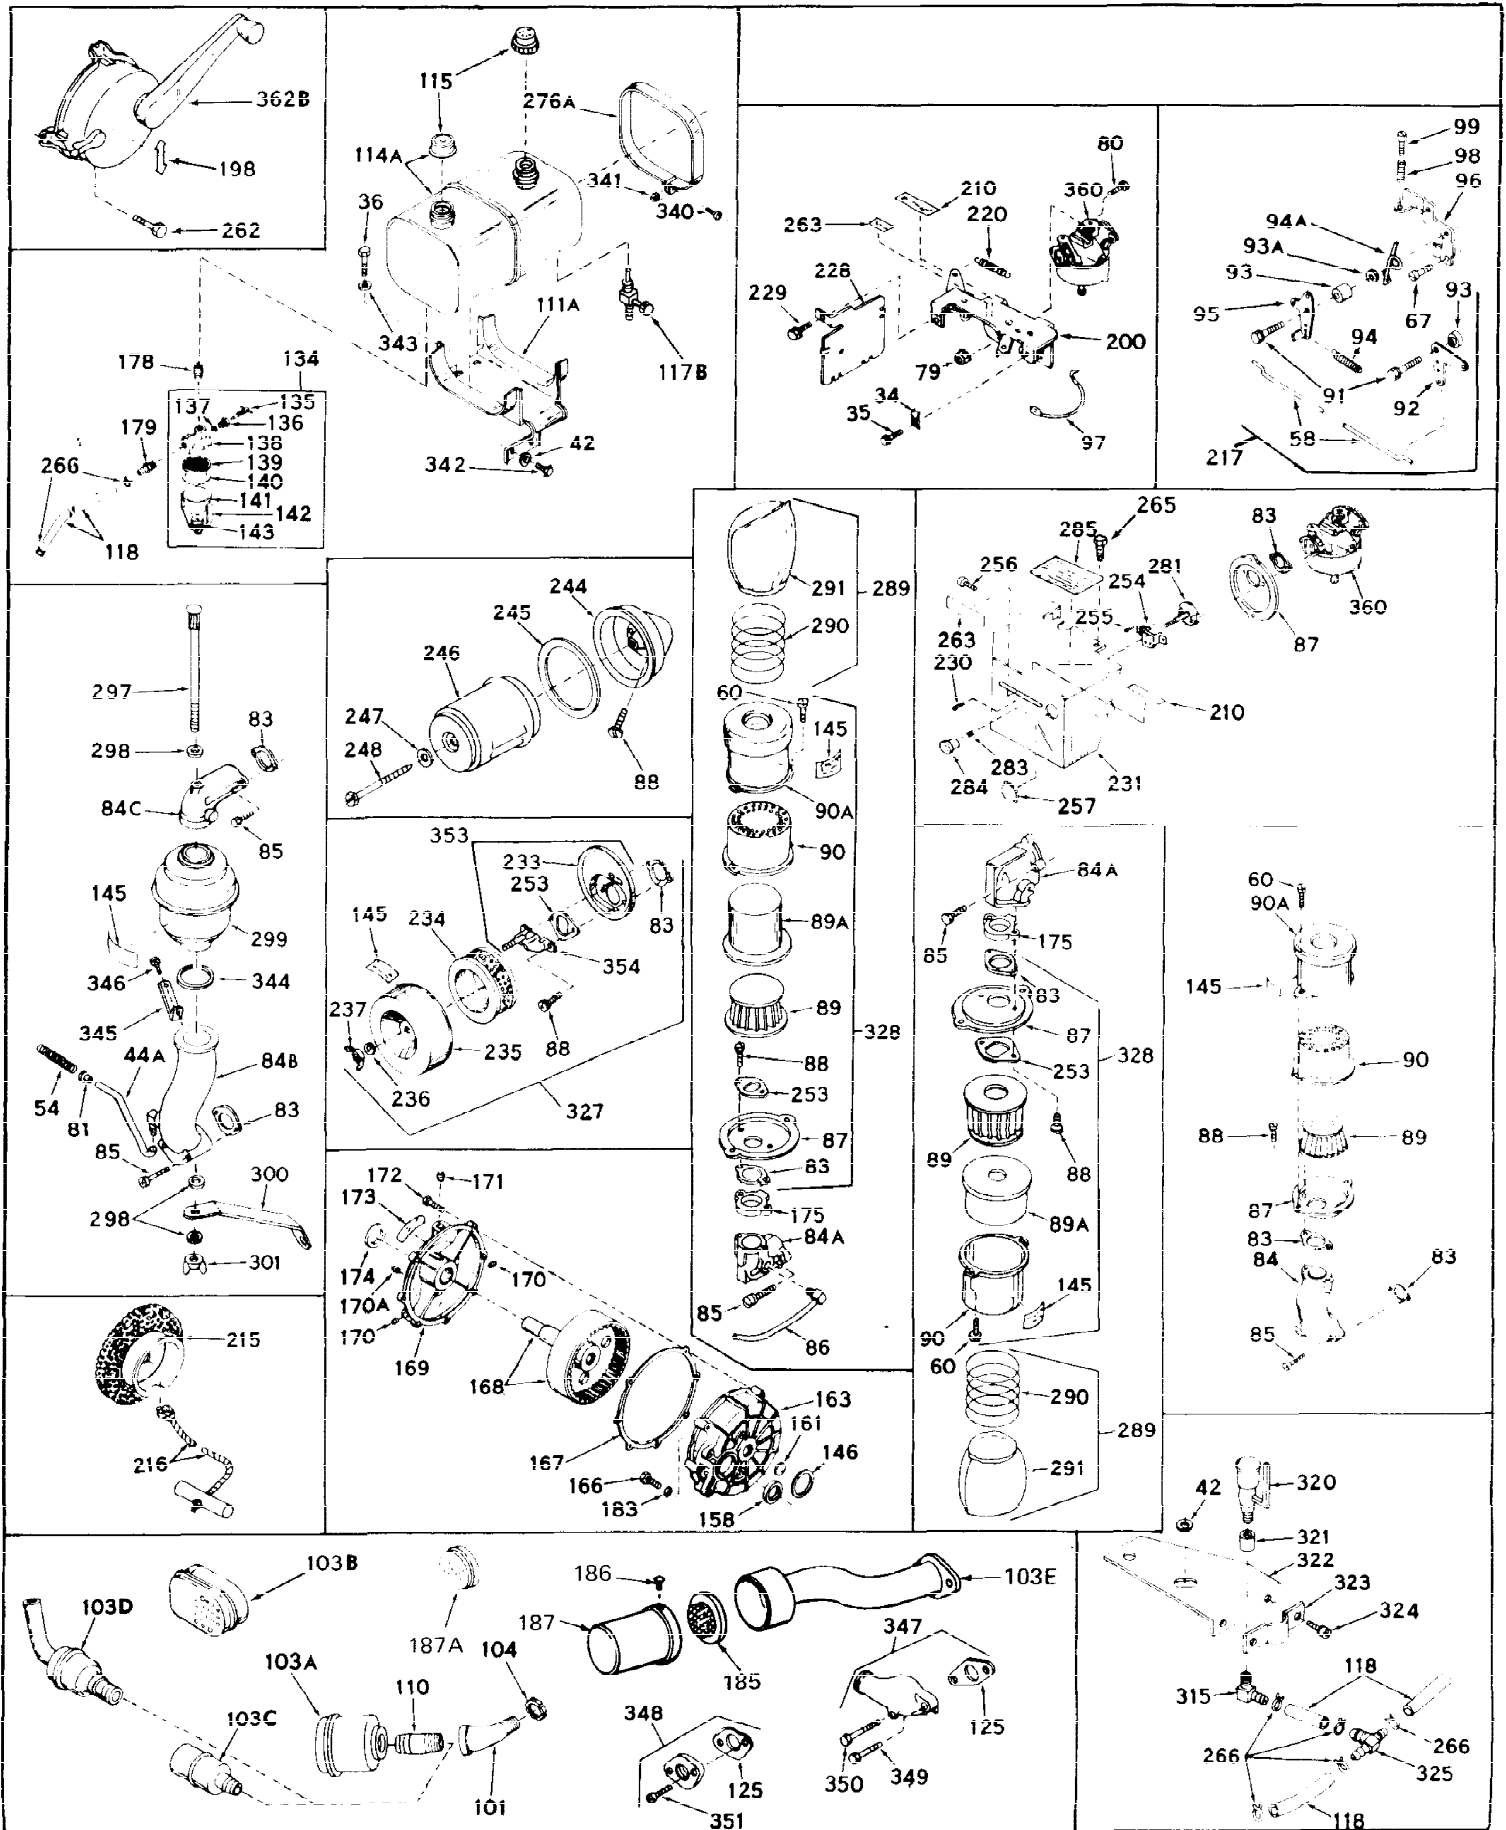

Ref #	Part Number	Qty	Description
34	27793	0	Clip, Conduit
35	28942	0	Screw
36	650694	0	Screw, Hex hd. cap, 5/16-18 x 2
36	650695	0	Screw, Hex hd. cap, 5/16-18 x 2-1/4 (Grade 8
36	650697	0	Screw, Hex hd. cap, 5/16-18 x 2-1/2
42	26073	0	Washer, Connecting rod bolt
54	28819	0	Spring, Fuel line
54	31778	0	Spring, Coil
60	650152	0	Screw
67	650399	0	Screw, Phil. fil. hd. Sems, 10-32 x 5/8
79	29752	0	Nut
80	650572	0	Screw
83	27272	0	Gasket, Air cleaner
84C	32560	0	Elbow, Air cleaner
85	29786	0	Screw
85	650163	0	Screw, Fil. hd. Sems, 10-32 x 7/8
85	650416	0	Screw, Rd. hd. Sems, 10-32 x 1
85	650605	0	Screw
88	28820	0	Screw
88	650399	0	Screw, Phil. fil. hd. Sems, 10-32 x 5/8
88	650521	0	Screw
91	30312	0	Screw, Hex washer hd. Sems, 10-32 x 1/2
97	28468	0	Wire, Ground (Female fitting both ends)
98	28569	0	Spring, Compression
98	32924	0	Spring, Compression
99	29500	0	Screw, Fil. hd. mach., Sems, 8-32 x 3/4
99	650223	0	Screw, Fil. slotted hd. Sems, 8-32 x 5/8
99	650688	0	Screw, Hex hd., 10-32 x 1-5/16" (Drilled
104	28443	0	Nut, Conduit (1/8" thick)
104	32862	0	Nut, Conduit (1/4" thick)
115	32387A	0	Cap, Fuel filler (Charcoal Plastic) (Spurt
115	33032	0	Cap, Fuel filler (Red Plastic) (Spurt
118	29774	0	Line, Fuel (Braided 8.25")
118	30705	0	Line, Fuel (Braided 16")
118	30962	0	Line, Fuel (Braided 32")
125	27930	0	Gasket, Exhaust
146	28451	0	Gasket, Housing
171	24590	0	Plug, Pipe
215	28301	0	Pulley, Starter
216	590343	0	Rope & Handle Assy., Starter
228	30820	0	Baffle, Heat
229	28942	0	Screw
230	650257	0	Screw, Pan hd. Sems, 8-32 x 5/16
253	30767	0	Spacer, Air cleaner
255	28820	0	Screw
256	650760	0	Screw
257	31291	0	Plug, Cover
262	29716	0	Screw
265	650701	0	Screw, Hex washer hd. shakeproof,
266	26460	0	Clamp, Fuel line
289	730512	0	Kit, Pre-cleaner
290	31667	0	Spring, Pre-cleaner bag
291	31668	0	Bag, Pre-cleaner
297	32562	0	Bolt, Air cleaner
298	27183	0	Washer, Fiber