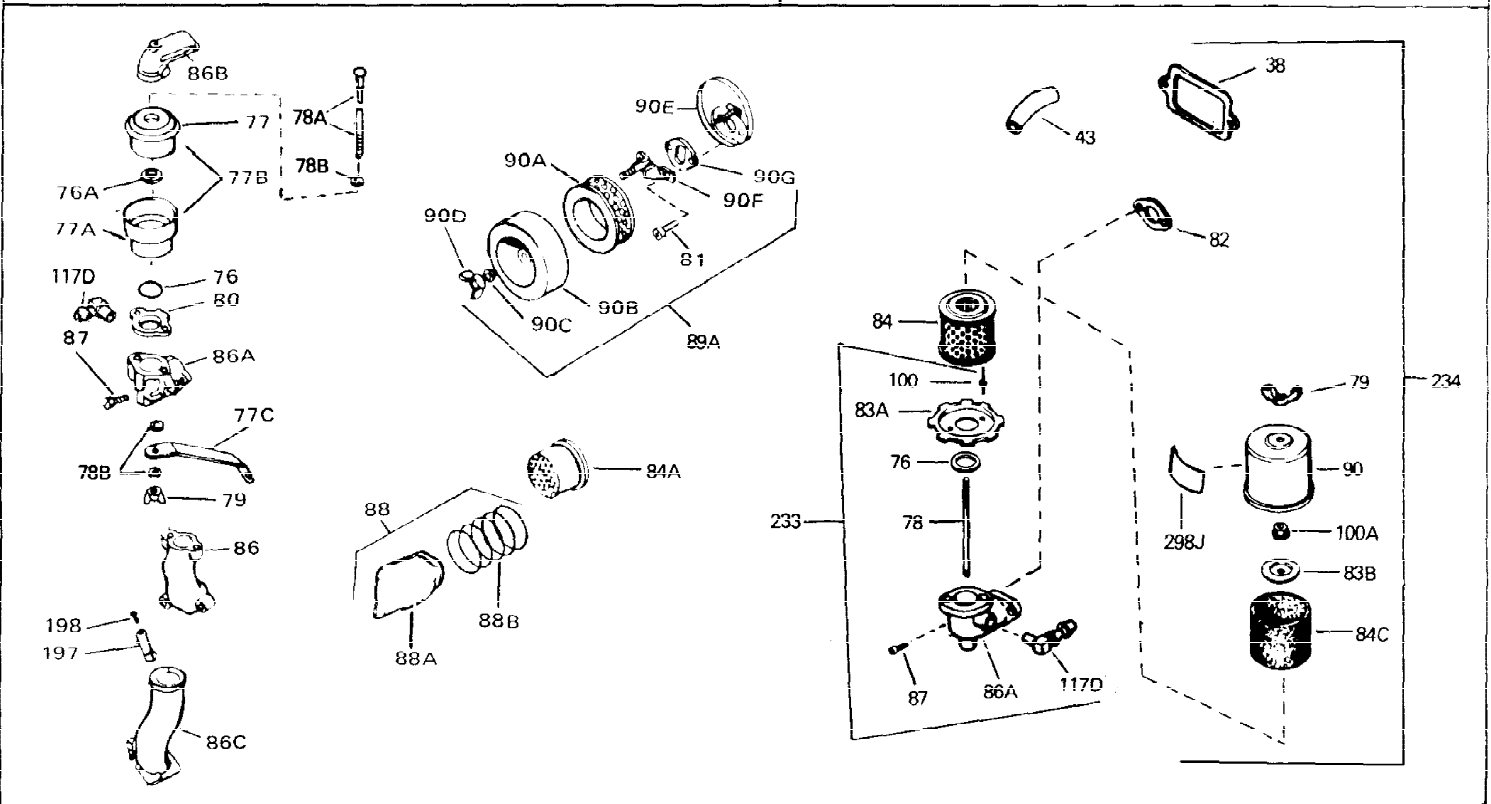

Ref #	Part Number	Qty	Description
35	26073	0	Washer, Connecting rod bolt
35	650570	0	Washer, Flat
35	650691	0	Washer, Flat
36	650694A	0	Screw, Hex flange hd., 5/16-18 x 2
36	650695A	0	Screw, Hex flange hd., 5/16-18 x 2-1/4
36	650697A	0	Screw, Hex flange hd., 5/16-18 x 2-1/2
38	27896	0	Gasket, Breather cover
43	27627	0	Tube, Breather
76A	31480	0	"O" Ring
76	31479	0	Washer, Fiber
77A	31670	0	Bowl, Oil bath cleaner
77B	32561	0	Air cleaner, Oil bath
77	31669	0	Cover, Oil bath cleaner
78B	27183	0	Washer, Fiber
78A	32562	0	Bolt, Air cleaner
79	9577	0	Nut, Wing, 10-24
81	28820	0	Screw
81	30196	0	Screw
81	650521	0	Screw
82	27272	0	Gasket, Air cleaner
86A	34697	0	Elbow, Air cleaner
86B	32560	0	Elbow, Air cleaner
87	29786	0	Screw
89A	730128	0	Cleaner Assy., Air
111A	31694	0	Bracket, Fuel tank
113	650561	0	Screw
117B	33053	0	Valve, Fuel strainer & shut-off
117A	29683	0	Strainer & Shut-off
121E	391026	0	Muffler
124B	33185	0	Cover & Tube, Muffler
124	650578	0	Screw
124A	33171	0	Screen, Muffler
125	27930	0	Gasket, Exhaust
134	31288	0	Muffler Adapter Kit
135	730130	0	Muffler Adapter Kit
136	6021A	0	Screw, Hex flange hd., 5/16-18 x 1-1/2
137	650697A	0	Screw, Hex flange hd., 5/16-18 x 2-1/2
138	30196	0	Screw
201B	31697	0	Strap, Fuel tank
202	29212	0	Screw
203	6202	0	Screw
210	29752	0	Nut
233	34819	0	Elbow Assy., Air cleaner
234	730561	0	Air Cleaner Kit, Dual Element upright,
273	650687	0	Screw, Pan hd. self-tap, 10-32 x 5/16