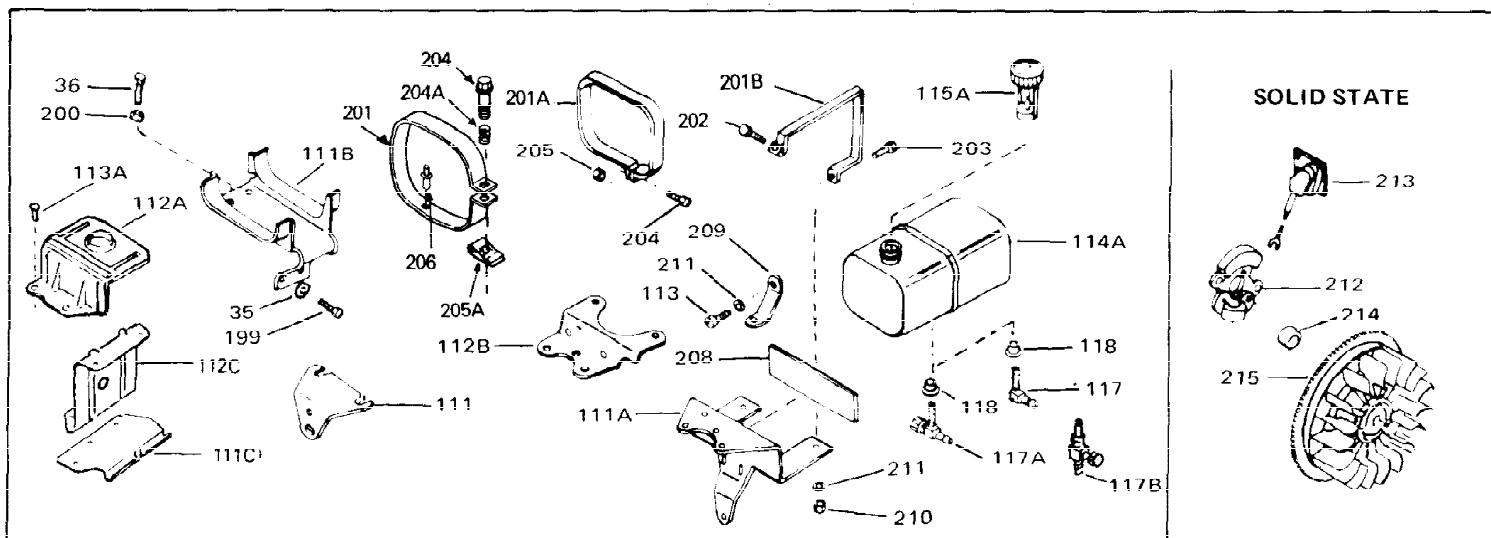

Ref #	Part Number	Qty	Description
35	26073	0	Washer, Connecting rod bolt
35	650570	0	Washer, Flat
35	650691	0	Washer, Flat
36	650694A	0	Screw, Hex flange hd., 5/16-18 x 2
36	650695A	0	Screw, Hex flange hd., 5/16-18 x 2-1/4
36	650697A	0	Screw, Hex flange hd., 5/16-18 x 2-1/2
38	27896	0	Gasket, Breather cover
43	27627	0	Tube, Breather
76A	31480	0	"O" Ring
76	31479	0	Washer, Fiber
77A	31670	0	Bowl, Oil bath cleaner
77B	32561	0	Air cleaner, Oil bath
77	31669	0	Cover, Oil bath cleaner
78B	27183	0	Washer, Fiber
78A	32562	0	Bolt, Air cleaner
79	9577	0	Nut, Wing, 10-24
81	28820	0	Screw
81	30196	0	Screw
81	650521	0	Screw
82	27272	0	Gasket, Air cleaner
86A	34697	0	Elbow, Air cleaner
86B	32560	0	Elbow, Air cleaner
87	29786	0	Screw
89A	730128	0	Cleaner Assy., Air
111A	31694	0	Bracket, Fuel tank
113	650561	0	Screw
117B	33053	0	Valve, Fuel strainer & shut-off
117A	29683	0	Strainer & Shut-off
121E	391026	0	Muffler
124B	33185	0	Cover & Tube, Muffler
124	650578	0	Screw
124A	33171	0	Screen, Muffler
125	27930	0	Gasket, Exhaust
134	31288	0	Muffler Adapter Kit
135	730130	0	Muffler Adapter Kit
136	6021A	0	Screw, Hex flange hd., 5/16-18 x 1-1/2
137	650697A	0	Screw, Hex flange hd., 5/16-18 x 2-1/2
138	30196	0	Screw
201B	31697	0	Strap, Fuel tank
202	29212	0	Screw
203	6202	0	Screw
210	29752	0	Nut
233	34819	0	Elbow Assy., Air cleaner
234	730561	0	Air Cleaner Kit, Dual Element upright,
273	650687	0	Screw, Pan hd. self-tap, 10-32 x 5/16