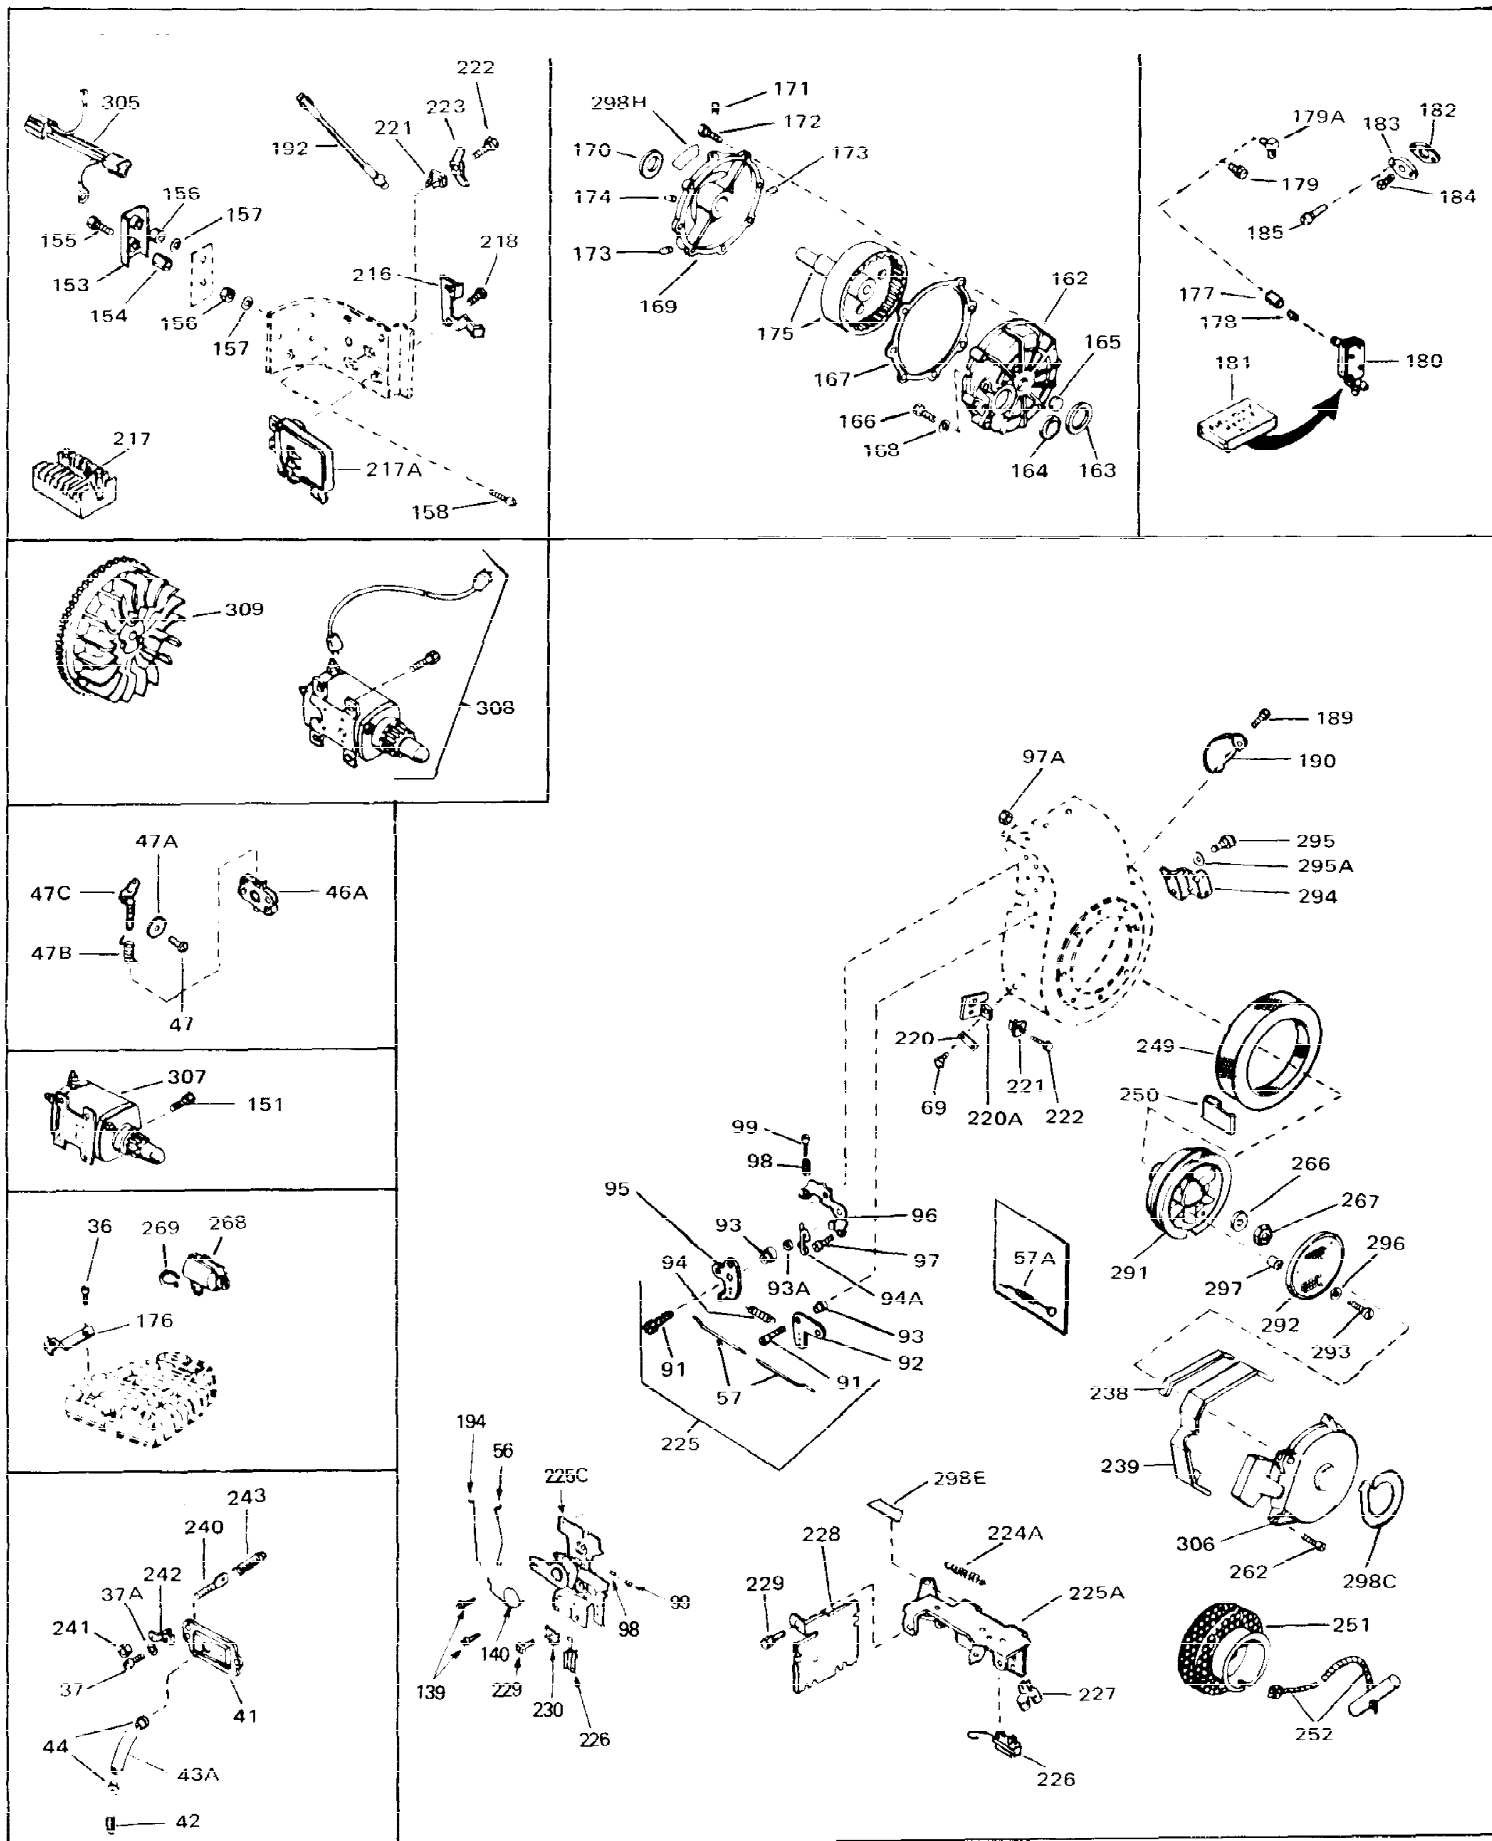

Ref #	Part Number	Qty	Description
36	650694A	0	Screw, Hex flange hd., 5/16-18 x 2
36	650695A	0	Screw, Hex flange hd., 5/16-18 x 2-1/4
36	650697A	0	Screw, Hex flange hd., 5/16-18 x 2-1/2
37	650128	0	Screw
37	650597	0	Screw, Hex washer hd., 10-24 x 5/8
37A	27261	0	Washer, Flat
41	28425	0	Cover, Valve chamber
56	31710	0	Link, Throttle
69	29747A	0	Screw
98	28569	0	Spring, Compression
98	31342	0	Spring, Compression
98	32924	0	Spring, Compression
99	29500	0	Screw, Fil. hd. mach., Sems, 8-32 x 3/4
99	650549	0	Screw
99	650688	0	Screw, Hex hd., 10-32 x 1-5/16" (Drilled
182	32683	0	Gasket, Fuel pump
183	32955	0	Cover, Fuel pump pad
184	9556	0	Plug, Oil drain (Sq. hd. pipe, 1/8-27)
185	30688	0	Screw, Hex hd. Sems, 1/4-20 x 1/2
225	730152	0	Control Assy., Speed
226	610973	0	Terminal Assy.
227	33177	0	Terminal
229	28942	0	Screw
230	27793	0	Clip, Conduit
238	32576	0	Seal, Snow guard
239	31680	0	Guard, Starter
262	29716	0	Screw
266	650815	0	Washer, Belleville
267	8115	0	Nut, Hex
305	33018	0	Harness, Adapter
306	590420	0	Starter, Rewind
308	32386	0	Starter Motor Kit (110-120 Volt)
308	32901	0	Starter Motor Kit (110-120 Volt)
308	33328	0	Starter Motor Kit (110-120 Volt)
308	33328A	0	Starter Motor Kit (110-120 Volt)
308	33518	0	Starter Motor Kit (110-120 Volt)
308	33518A	0	Starter Motor Kit (110-120 Volt)
308	33518B	0	Starter Motor Kit (110-120 Volt)
309	30811A	0	Flywheel