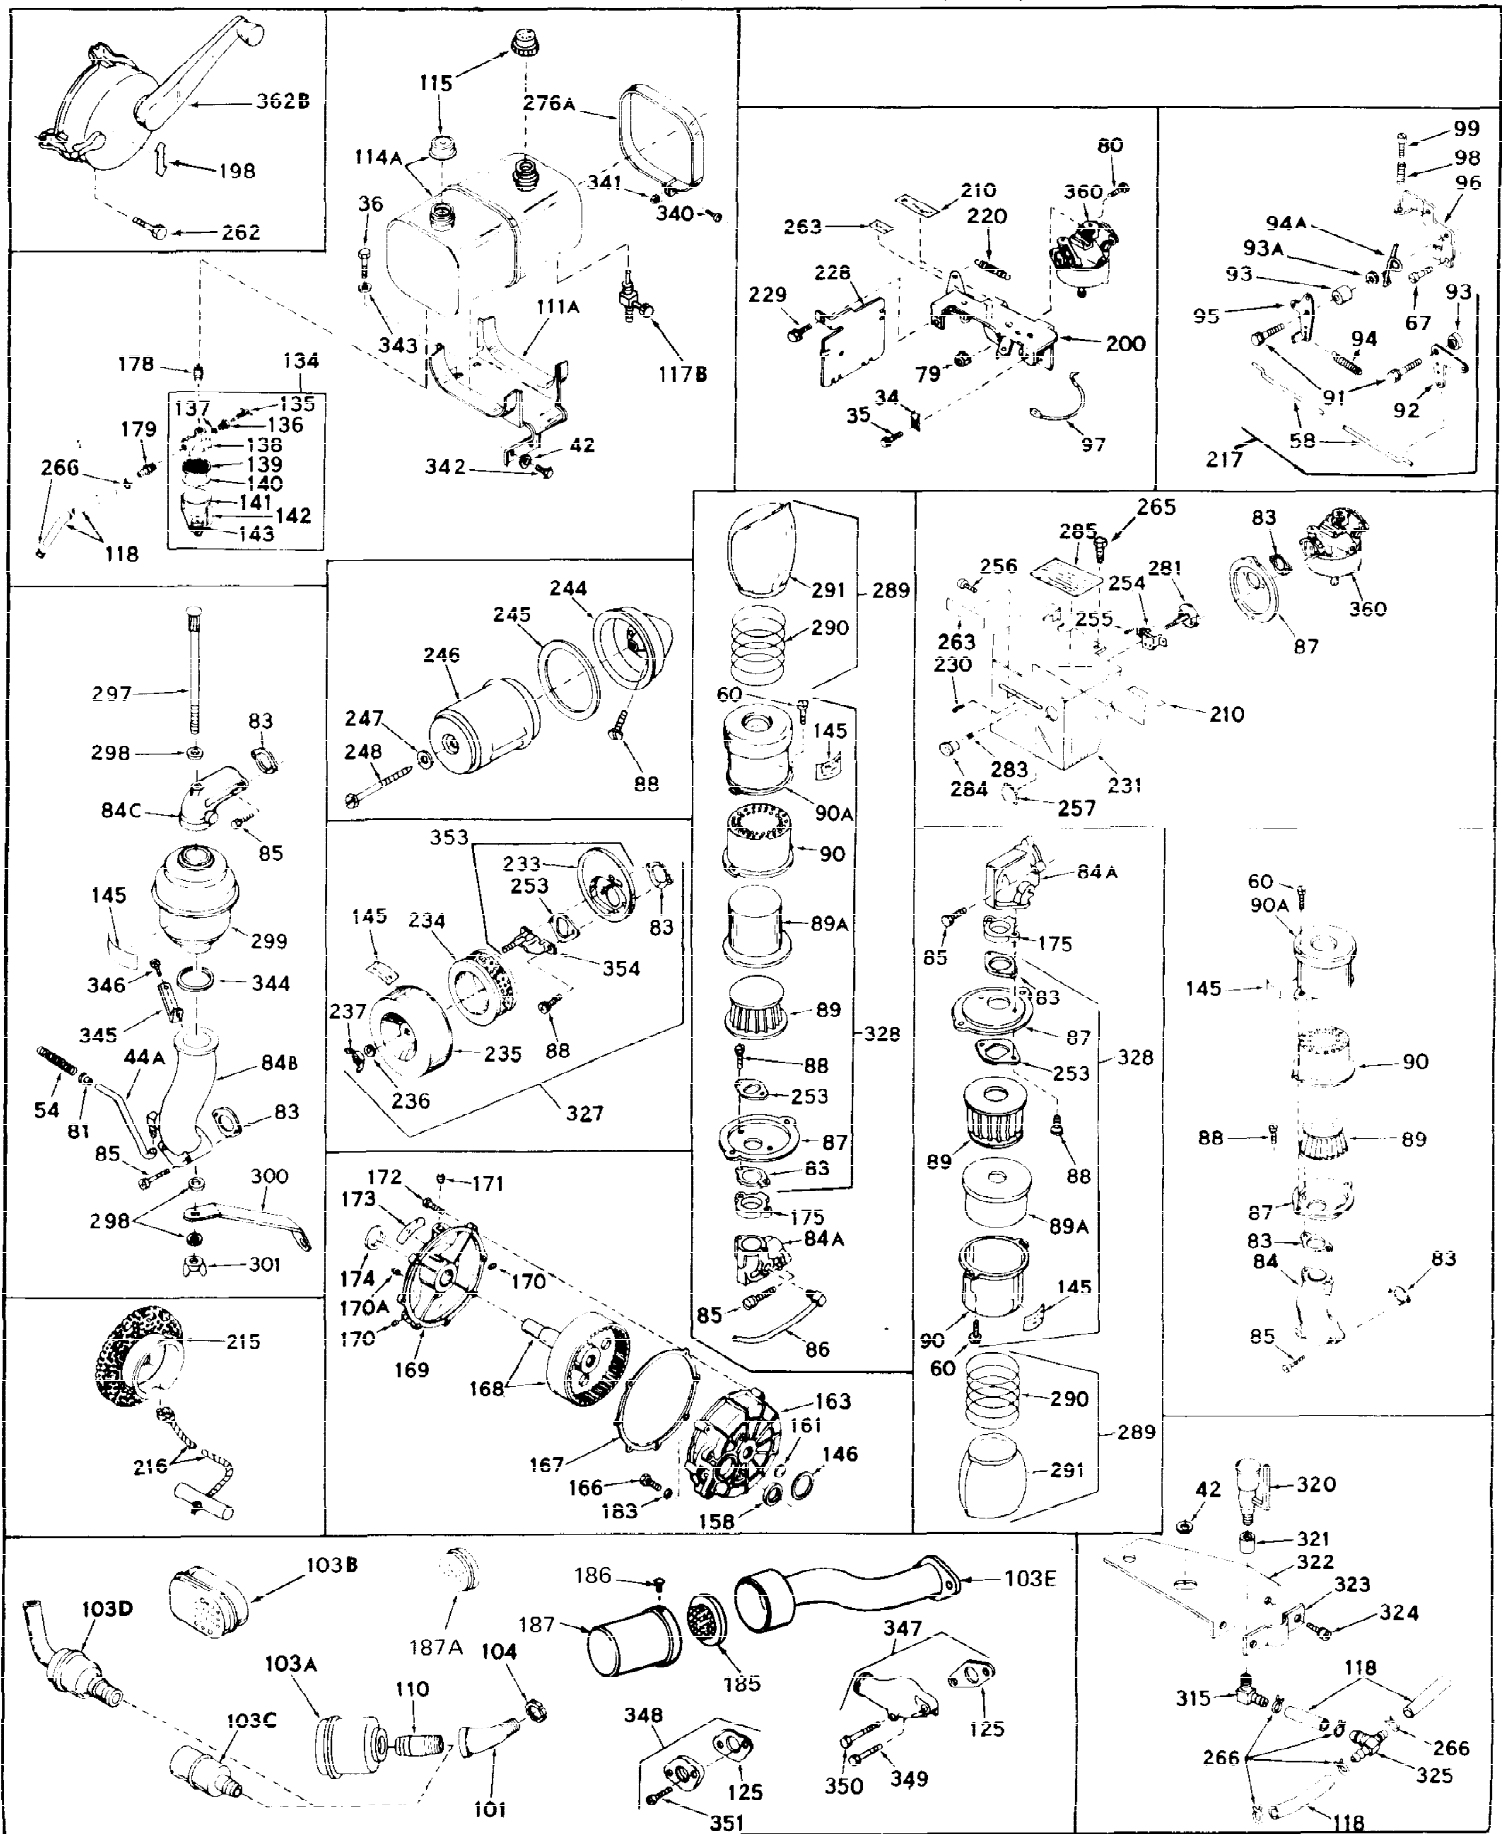

Ref #	Part Number	Qty	Description
34	27793	0	Clip, Conduit
35	28942	0	Screw
36	650694	0	Screw, Hex hd. cap, 5/16-18 x 2
36	650695	0	Screw, Hex hd. cap, 5/16-18 x 2-1/4 (Grade 8
36	650697	0	Screw, Hex hd. cap, 5/16-18 x 2-1/2
42	26073	0	Washer, Connecting rod bolt
54	28819	0	Spring, Fuel line
54	31778	0	Spring, Coil
60	650152	0	Screw
67	650399	0	Screw, Phil. fil. hd. Sems, 10-32 x 5/8
79	29752	0	Nut
80	650572	0	Screw
83	27272	0	Gasket, Air cleaner
84C	31810	0	Elbow, Air cleaner
85	29786	0	Screw
85	650163	0	Screw, Fil. hd. Sems, 10-32 x 7/8
85	650416	0	Screw, Rd. hd. Sems, 10-32 x 1
85	650605	0	Screw
88	28820	0	Screw
88	650399	0	Screw, Phil. fil. hd. Sems, 10-32 x 5/8
88	650521	0	Screw
91	30312	0	Screw, Hex washer hd. Sems, 10-32 x 1/2
98	32924	0	Spring, Compression
98	28569	0	Spring, Compression
99	29500	0	Screw, Fil. hd. mach., Sems, 8-32 x 3/4
99	650223	0	Screw, Fil. slotted hd. Sems, 8-32 x 5/8
99	650688	0	Screw, Hex hd., 10-32 x 1-5/16" (Drilled
101	30209	0	Elbow, Exhaust (45ø)
103C	31287	0	Muffler
104	28443	0	Nut, Conduit (1/8" thick)
104	32862	0	Nut, Conduit (1/4" thick)
115	32387A	0	Cap, Fuel filler (Charcoal Plastic) (Spurt
115	33032	0	Cap, Fuel filler (Red Plastic) (Spurt
118	29774	0	Line, Fuel (Braided 8.25")
118	30705	0	Line, Fuel (Braided 16")
118	30962	0	Line, Fuel (Braided 32")
125	27930	0	Gasket, Exhaust
145	31786	0	Decal, Air cleaner
146	28451	0	Gasket, Housing
171	24590	0	Plug, Pipe
215	28301	0	Pulley, Starter
216	590343	0	Rope & Handle Assy., Starter
228	30820	0	Baffle, Heat
229	28942	0	Screw
230	650257	0	Screw, Pan hd. Sems, 8-32 x 5/16
253	30767	0	Spacer, Air cleaner
255	28820	0	Screw
256	650760	0	Screw
257	31291	0	Plug, Cover
262	29716	0	Screw
265	650701	0	Screw, Hex washer hd. shakeproof,
266	26460	0	Clamp, Fuel line
289	730512	0	Kit, Pre-cleaner
290	31667	0	Spring, Pre-cleaner bag
291	31668	0	Bag, Pre-cleaner