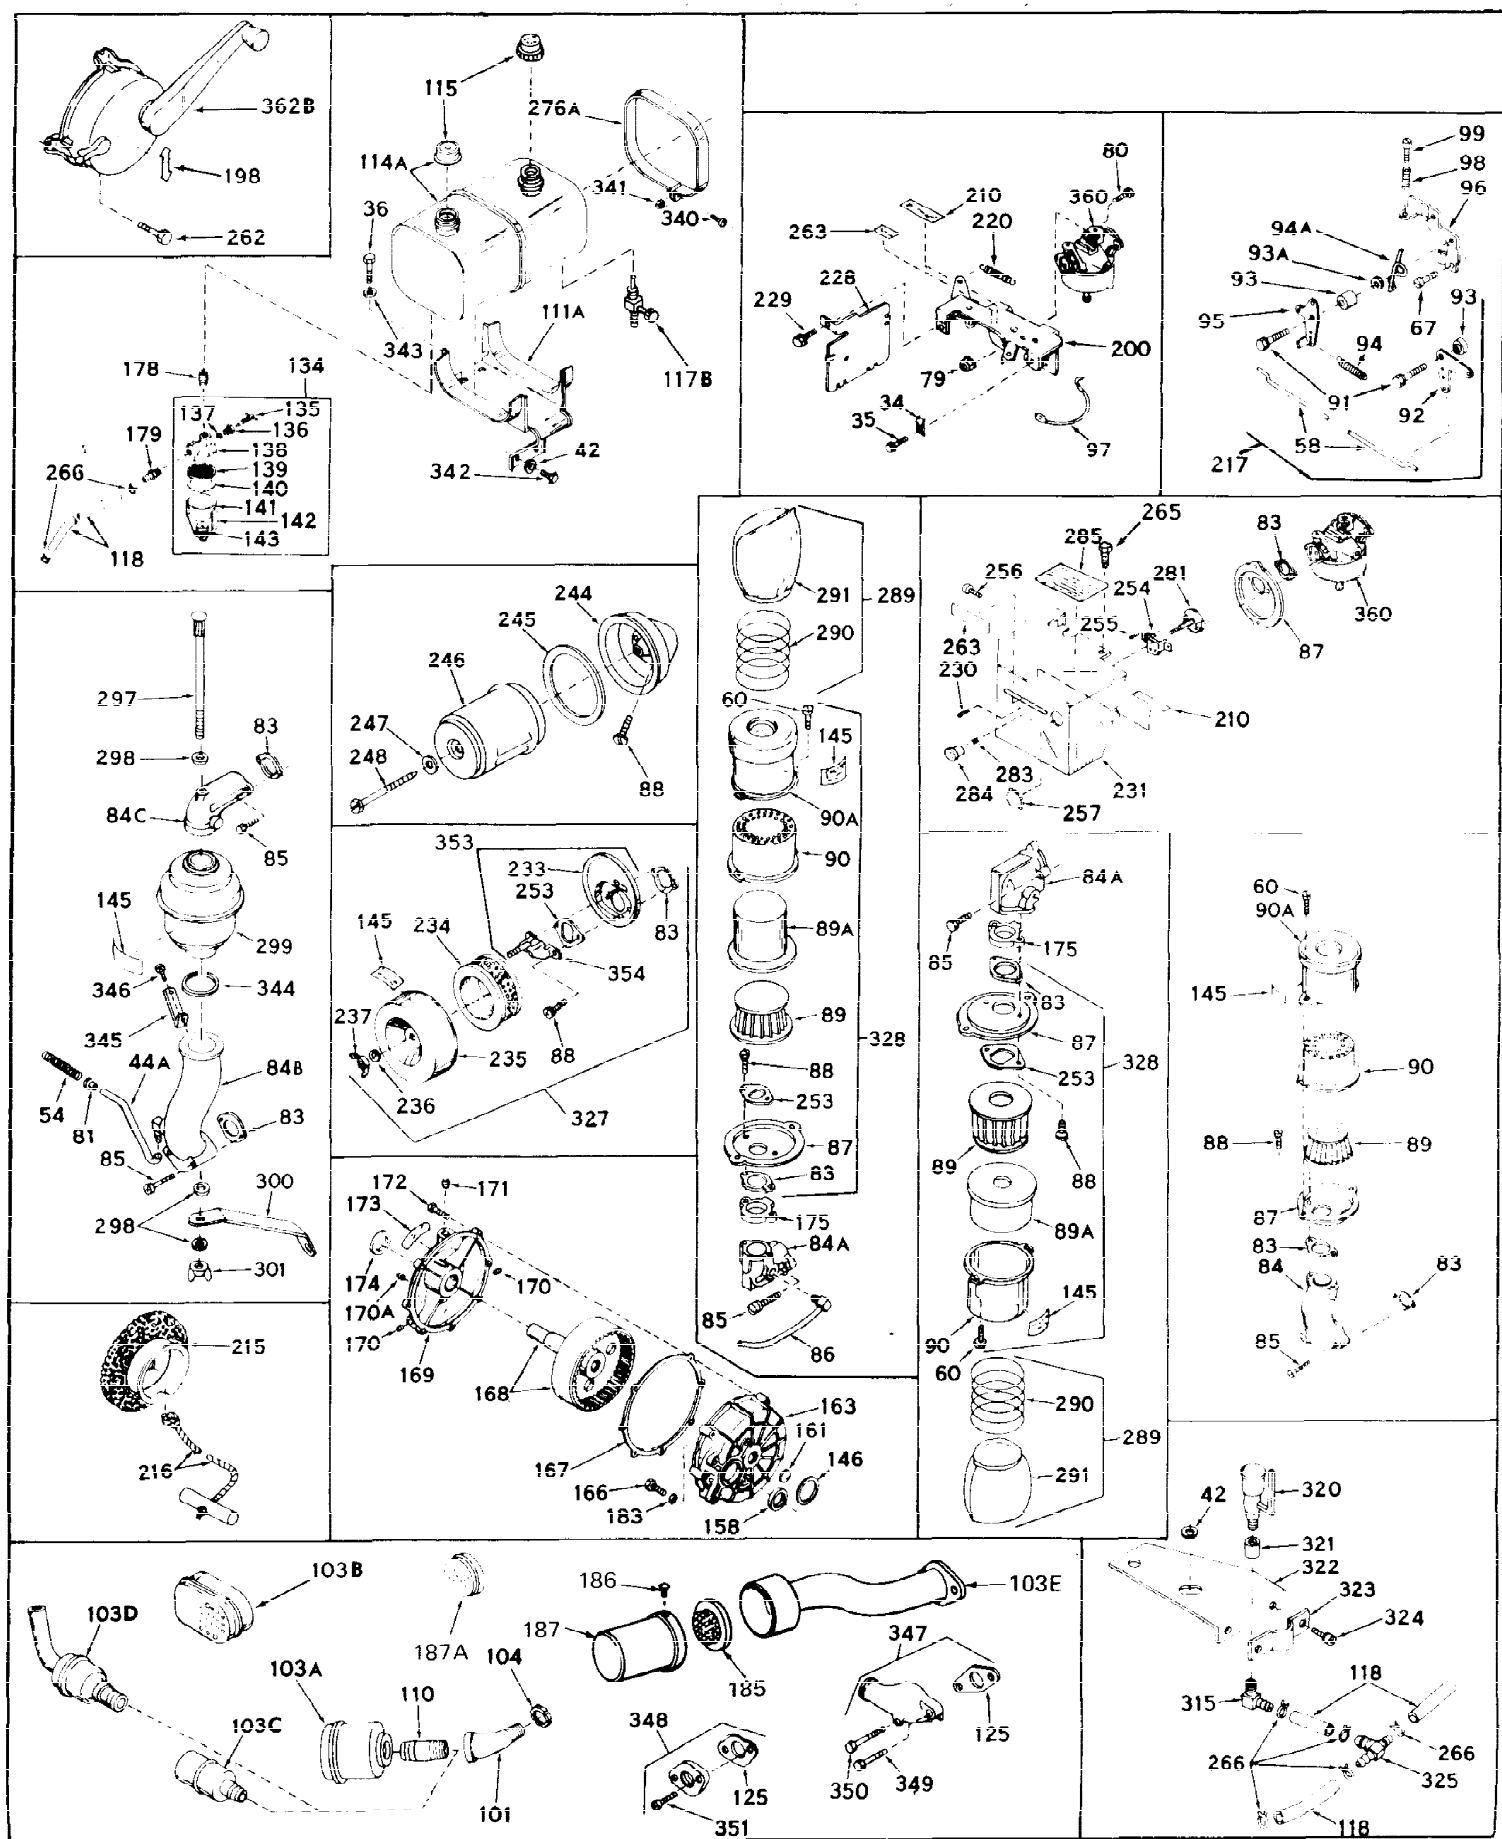

Ref #	Part Number	Qty	Description
34	27793	0	Clip, Conduit
35	28942	0	Screw
36	650694	0	Screw, Hex hd. cap, 5/16-18 x 2
36	650695	0	Screw, Hex hd. cap, 5/16-18 x 2-1/4 (Grade 8
36	650697	0	Screw, Hex hd. cap, 5/16-18 x 2-1/2
42	26073	0	Washer, Connecting rod bolt
54	28819	0	Spring, Fuel line
54	31778	0	Spring, Coil
60	650152	0	Screw
67	650399	0	Screw, Phil. fil. hd. Sems, 10-32 x 5/8
79	29752	0	Nut
80	650572	0	Screw
83	27272	0	Gasket, Air cleaner
85	29786	0	Screw
85	650163	0	Screw, Fil. hd. Sems, 10-32 x 7/8
85	650416	0	Screw, Rd. hd. Sems, 10-32 x 1
85	650605	0	Screw
87	31691	0	Bracket, Air cleaner
88	28820	0	Screw
88	650399	0	Screw, Phil. fil. hd. Sems, 10-32 x 5/8
88	650521	0	Screw
89	30727	0	Element, Air cleaner
90	31692	0	Body, Air cleaner
91	30312	0	Screw, Hex washer hd. Sems, 10-32 x 1/2
97	31582	0	Wire Assy., Ground (Female fitting one end
98	28569	0	Spring, Compression
98	32924	0	Spring, Compression
99	29500	0	Screw, Fil. hd. mach., Sems, 8-32 x 3/4
99	650223	0	Screw, Fil. slotted hd. Sems, 8-32 x 5/8
99	650688	0	Screw, Hex hd., 10-32 x 1-5/16" (Drilled
101	29574	0	Elbow, Exhaust (90°)
104	28443	0	Nut, Conduit (1/8" thick)
104	32862	0	Nut, Conduit (1/4" thick)
115	32387A	0	Cap, Fuel filler (Charcoal Plastic) (Spurt
115	33032	0	Cap, Fuel filler (Red Plastic) (Spurt
118	29774	0	Line, Fuel (Braided 8.25")
118	30705	0	Line, Fuel (Braided 16")
118	30962	0	Line, Fuel (Braided 32")
125	27930	0	Gasket, Exhaust
145	31752	0	Decal, Air cleaner
146	28451	0	Gasket, Housing
171	24590	0	Plug, Pipe
215	28301	0	Pulley, Starter
216	590343	0	Rope & Handle Assy., Starter
228	30820	0	Baffle, Heat
229	28942	0	Screw
230	650257	0	Screw, Pan hd. Sems, 8-32 x 5/16
253	30767	0	Spacer, Air cleaner
255	28820	0	Screw
256	650760	0	Screw
257	31291	0	Plug, Cover
262	29716	0	Screw
265	650701	0	Screw, Hex washer hd. shakeproof,
266	26460	0	Clamp, Fuel line
289	730512	0	Kit, Pre-cleaner