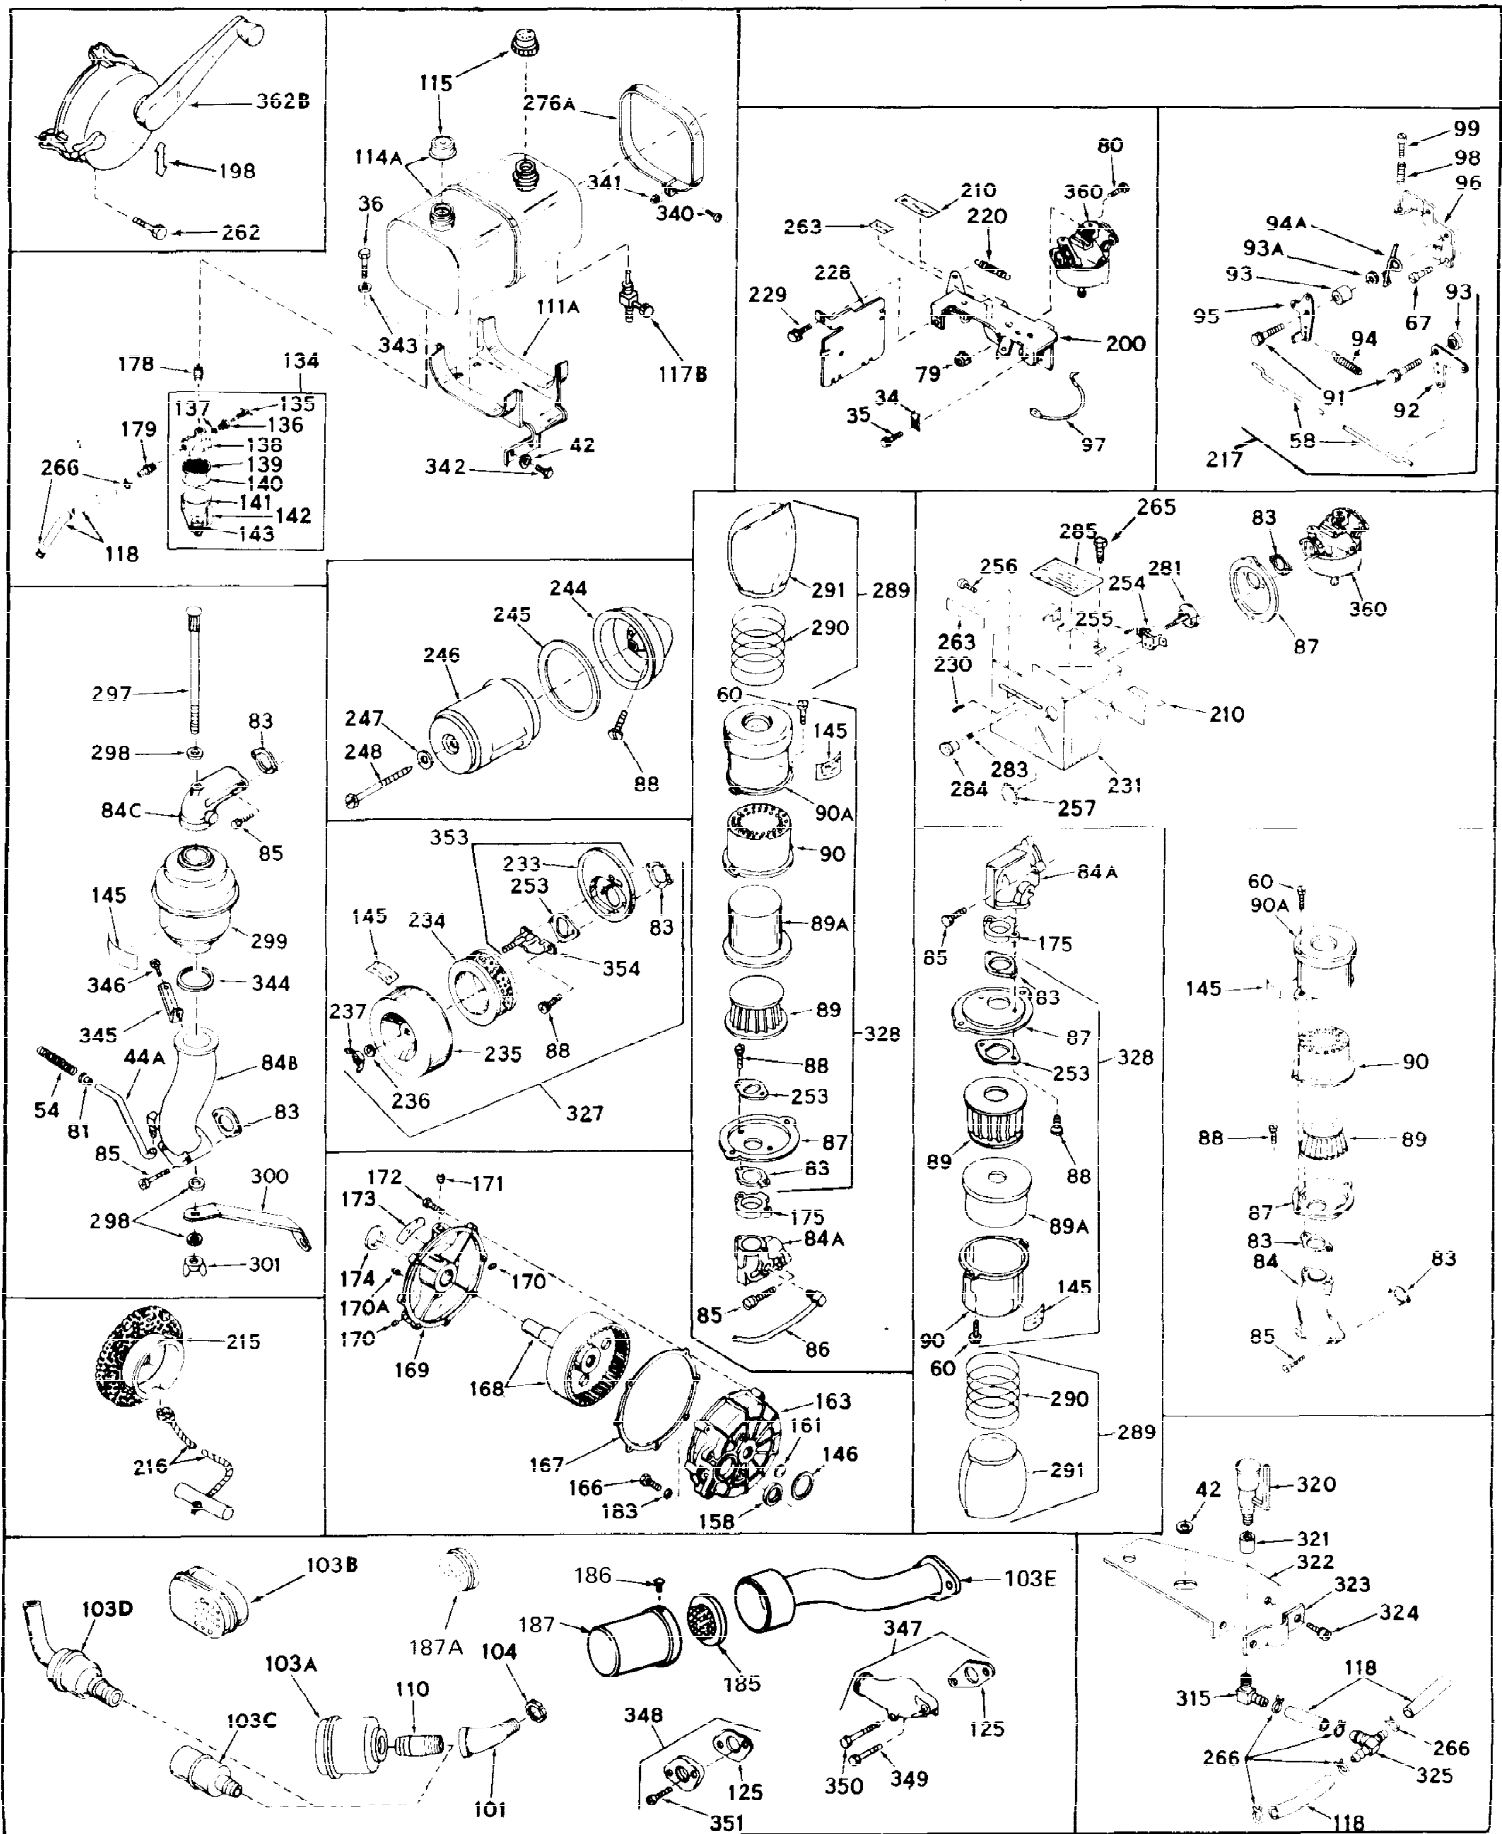

Ref #	Part Number	Qty	Description
34	27793	0	Clip, Conduit
35	28942	0	Screw
36	650694	0	Screw, Hex hd. cap, 5/16-18 x 2
36	650695	0	Screw, Hex hd. cap, 5/16-18 x 2-1/4 (Grade 8
36	650697	0	Screw, Hex hd. cap, 5/16-18 x 2-1/2
42	26073	0	Washer, Connecting rod bolt
54	28819	0	Spring, Fuel line
54	31778	0	Spring, Coil
60	650152	0	Screw
67	650399	0	Screw, Phil. fil. hd. Sems, 10-32 x 5/8
79	29752	0	Nut
80	650572	0	Screw
83	27272	0	Gasket, Air cleaner
85	29786	0	Screw
85	650163	0	Screw, Fil. hd. Sems, 10-32 x 7/8
85	650416	0	Screw, Rd. hd. Sems, 10-32 x 1
85	650605	0	Screw
87	31691	0	Bracket, Air cleaner
88	28820	0	Screw
88	650399	0	Screw, Phil. fil. hd. Sems, 10-32 x 5/8
88	650521	0	Screw
89	30727	0	Element, Air cleaner
90	31692	0	Body, Air cleaner
91	30312	0	Screw, Hex washer hd. Sems, 10-32 x 1/2
97	31582	0	Wire Assy., Ground (Female fitting one end
98	28569	0	Spring, Compression
98	32924	0	Spring, Compression
99	29500	0	Screw, Fil. hd. mach., Sems, 8-32 x 3/4
99	650223	0	Screw, Fil. slotted hd. Sems, 8-32 x 5/8
99	650688	0	Screw, Hex hd., 10-32 x 1-5/16" (Drilled
101	29574	0	Elbow, Exhaust (90°)
104	28443	0	Nut, Conduit (1/8" thick)
104	32862	0	Nut, Conduit (1/4" thick)
115	32387A	0	Cap, Fuel filler (Charcoal Plastic) (Spurt
115	33032	0	Cap, Fuel filler (Red Plastic) (Spurt
118	29774	0	Line, Fuel (Braided 8.25")
118	30705	0	Line, Fuel (Braided 16")
118	30962	0	Line, Fuel (Braided 32")
125	27930	0	Gasket, Exhaust
145	31752	0	Decal, Air cleaner
146	28451	0	Gasket, Housing
171	24590	0	Plug, Pipe
215	28301	0	Pulley, Starter
216	590343	0	Rope & Handle Assy., Starter
228	30820	0	Baffle, Heat
229	28942	0	Screw
230	650257	0	Screw, Pan hd. Sems, 8-32 x 5/16
253	30767	0	Spacer, Air cleaner
255	28820	0	Screw
256	650760	0	Screw
257	31291	0	Plug, Cover
262	29716	0	Screw
265	650701	0	Screw, Hex washer hd. shakeproof,
266	26460	0	Clamp, Fuel line
289	730512	0	Kit, Pre-cleaner