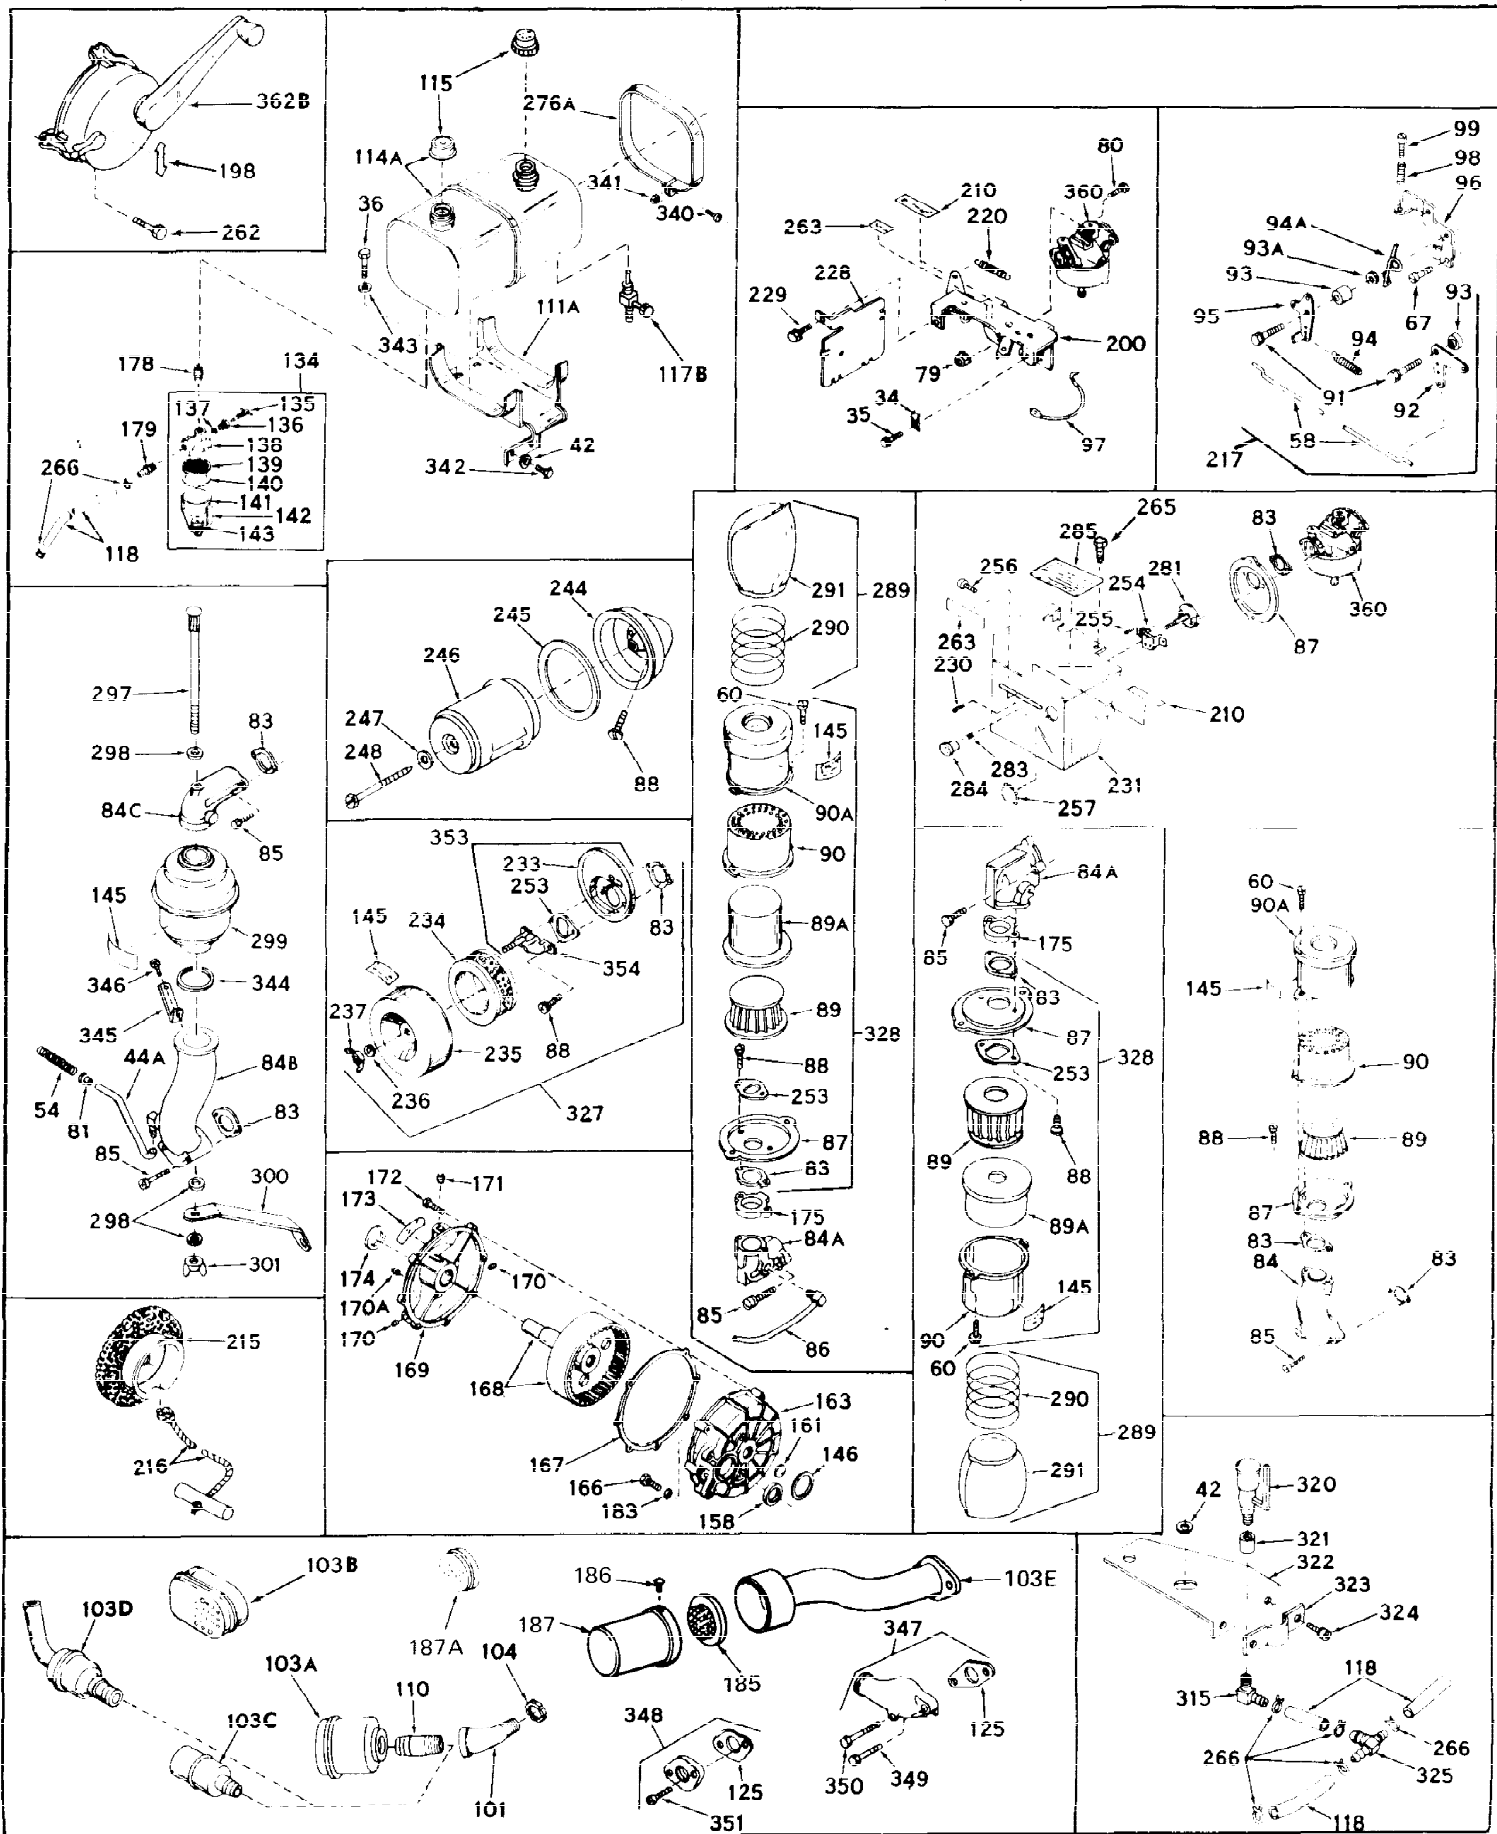

Ref #	Part Number	Qty	Description
34	27793	0	Clip, Conduit
35	28942	0	Screw
36	650694	0	Screw, Hex hd. cap, 5/16-18 x 2
36	650695	0	Screw, Hex hd. cap, 5/16-18 x 2-1/4 (Grade 8
36	650697	0	Screw, Hex hd. cap, 5/16-18 x 2-1/2
42	26073	0	Washer, Connecting rod bolt
54	28819	0	Spring, Fuel line
54	31778	0	Spring, Coil
60	650152	0	Screw
67	650399	0	Screw, Phil. fil. hd. Sems, 10-32 x 5/8
79	29752	0	Nut
80	650572	0	Screw
83	27272	0	Gasket, Air cleaner
85	29786	0	Screw
85	650163	0	Screw, Fil. hd. Sems, 10-32 x 7/8
85	650416	0	Screw, Rd. hd. Sems, 10-32 x 1
85	650605	0	Screw
87	31691	0	Bracket, Air cleaner
88	28820	0	Screw
88	650399	0	Screw, Phil. fil. hd. Sems, 10-32 x 5/8
88	650521	0	Screw
89A	31700	0	Element, Air cleaner
90	31692	0	Body, Air cleaner
91	30312	0	Screw, Hex washer hd. Sems, 10-32 x 1/2
98	28569	0	Spring, Compression
98	32924	0	Spring, Compression
99	29500	0	Screw, Fil. hd. mach., Sems, 8-32 x 3/4
99	650223	0	Screw, Fil. slotted hd. Sems, 8-32 x 5/8
99	650688	0	Screw, Hex hd., 10-32 x 1-5/16" (Drilled
101	30209	0	Elbow, Exhaust (45ø)
103A	29633	0	Muffler
104	28443	0	Nut, Conduit (1/8" thick)
104	32862	0	Nut, Conduit (1/4" thick)
110	30244	0	Nipple, Exhaust pipe (2-1/2")
115	31888	0	Cap, Fuel filler (Kerosene)
115	32387A	0	Cap, Fuel filler (Charcoal Plastic) (Spurt
115	33032	0	Cap, Fuel filler (Red Plastic) (Spurt
118	29774	0	Line, Fuel (Braided 8.25")
118	30705	0	Line, Fuel (Braided 16")
118	30962	0	Line, Fuel (Braided 32")
125	27930	0	Gasket, Exhaust
145	31871	0	Decal, Air cleaner
146	28451	0	Gasket, Housing
171	24590	0	Plug, Pipe
215	28301	0	Pulley, Starter
216	590343	0	Rope & Handle Assy., Starter
228	30820	0	Baffle, Heat
229	28942	0	Screw
230	650257	0	Screw, Pan hd. Sems, 8-32 x 5/16
253	30767	0	Spacer, Air cleaner
255	28820	0	Screw
256	650760	0	Screw
257	31291	0	Plug, Cover
262	29716	0	Screw
265	650701	0	Screw, Hex washer hd. shakeproof,