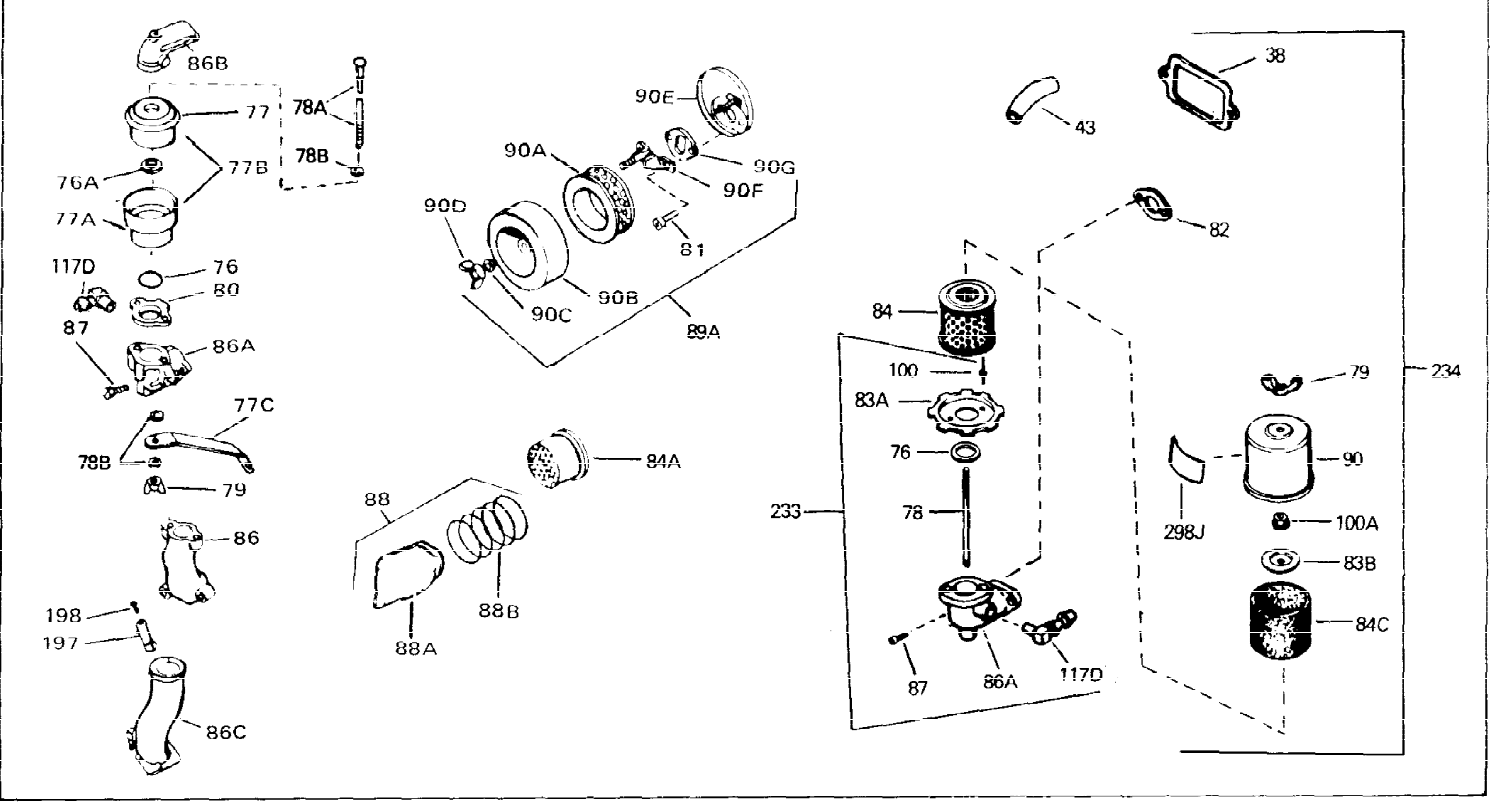

Ref #	Part Number	Qty	Description
35	26073	0	Washer, Connecting rod bolt
35	650570	0	Washer, Flat
35	650691	0	Washer, Flat
36	650694A	0	Screw, Hex flange hd., 5/16-18 x 2
36	650695A	0	Screw, Hex flange hd., 5/16-18 x 2-1/4
36	650697A	0	Screw, Hex flange hd., 5/16-18 x 2-1/2
38	27896	0	Gasket, Breather cover
81	28820	0	Screw
81	30196	0	Screw
81	650521	0	Screw
82	27272	0	Gasket, Air cleaner
84A	31700	0	Element, Air cleaner
86A	34697	0	Elbow, Air cleaner
89A	730128	0	Cleaner Assy., Air
111B	34823	0	Bracket, Lower fuel tank
113	30688	0	Screw, Hex hd. Sems, 1/4-20 x 1/2
114A	31977	0	Tank Assy., Fuel (6 qt.)
117B	33053	0	Valve, Fuel strainer & shut-off
117A	29683	0	Strainer & Shut-off
121E	391026	0	Muffler
124A	33171	0	Screen, Muffler
124B	33185	0	Cover & Tube, Muffler
124	650578	0	Screw
125	27930	0	Gasket, Exhaust
134	31288	0	Muffler Adapter Kit
135	730130	0	Muffler Adapter Kit
136	6021A	0	Screw, Hex flange hd., 5/16-18 x 1-1/2
137	650697A	0	Screw, Hex flange hd., 5/16-18 x 2-1/2
138	30196	0	Screw
199	29212	0	Screw
200	650570	0	Washer, Flat
201A	31979	0	Strap, Fuel tank
204	650451	0	Screw
205	650456	0	Nut, Lock
233	34819	0	Elbow Assy., Air cleaner
234	730561	0	Air Cleaner Kit, Dual Element upright,
273	650687	0	Screw, Pan hd. self-tap, 10-32 x 5/16