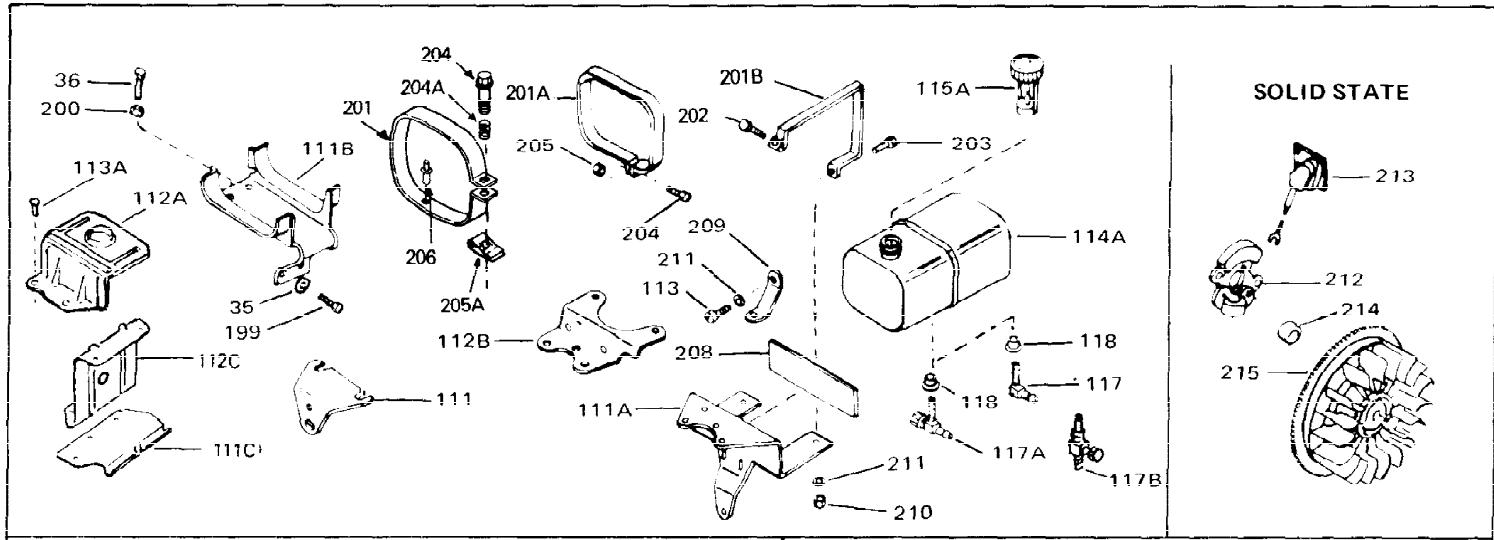

Ref #	Part Number	Qty	Description
35	26073	0	Washer, Connecting rod bolt
35	650570	0	Washer, Flat
35	650691	0	Washer, Flat
36	650694A	0	Screw, Hex flange hd., 5/16-18 x 2
36	650695A	0	Screw, Hex flange hd., 5/16-18 x 2-1/4
36	650697A	0	Screw, Hex flange hd., 5/16-18 x 2-1/2
38	27896	0	Gasket, Breather cover
81	28820	0	Screw
81	30196	0	Screw
81	650521	0	Screw
82	27272	0	Gasket, Air cleaner
84A	31700	0	Element, Air cleaner
86A	34697	0	Elbow, Air cleaner
89A	730128	0	Cleaner Assy., Air
111B	34823	0	Bracket, Lower fuel tank
113	30688	0	Screw, Hex hd. Sems, 1/4-20 x 1/2
114A	31977	0	Tank Assy., Fuel (6 qt.)
117B	33053	0	Valve, Fuel strainer & shut-off
117A	29683	0	Strainer & Shut-off
121E	391026	0	Muffler
124A	33171	0	Screen, Muffler
124B	33185	0	Cover & Tube, Muffler
124	650578	0	Screw
125	27930	0	Gasket, Exhaust
134	31288	0	Muffler Adapter Kit
135	730130	0	Muffler Adapter Kit
136	6021A	0	Screw, Hex flange hd., 5/16-18 x 1-1/2
137	650697A	0	Screw, Hex flange hd., 5/16-18 x 2-1/2
138	30196	0	Screw
199	29212	0	Screw
200	650570	0	Washer, Flat
201A	31979	0	Strap, Fuel tank
204	650451	0	Screw
205	650456	0	Nut, Lock
233	34819	0	Elbow Assy., Air cleaner
234	730561	0	Air Cleaner Kit, Dual Element upright,
273	650687	0	Screw, Pan hd. self-tap, 10-32 x 5/16