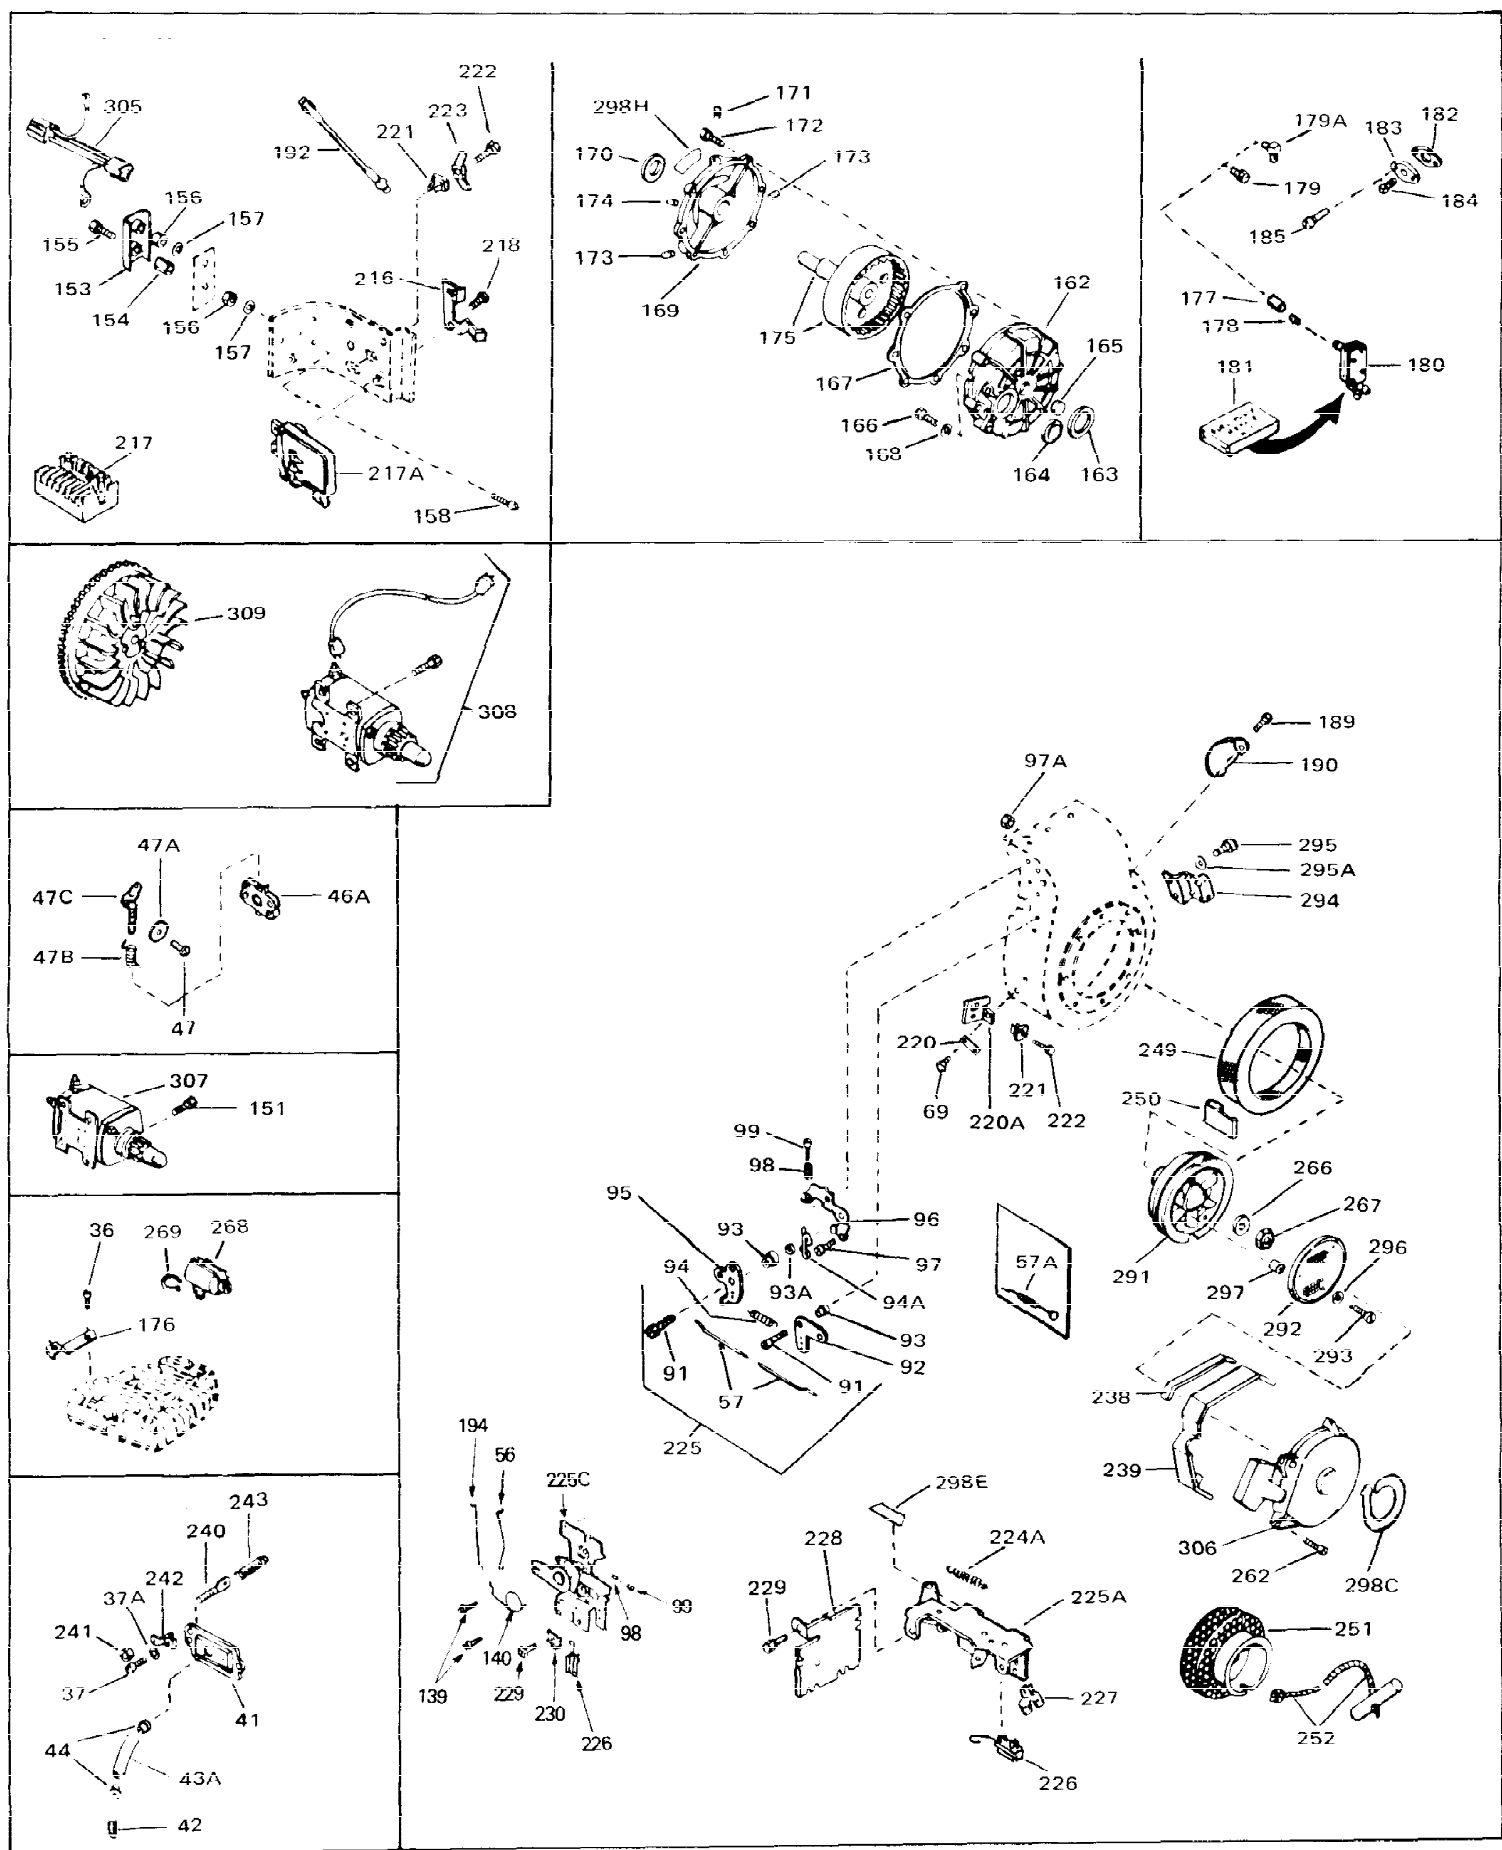

Ref #	Part Number	Qty	Description
36	650694A	0	Screw, Hex flange hd., 5/16-18 x 2
36	650695A	0	Screw, Hex flange hd., 5/16-18 x 2-1/4
36	650697A	0	Screw, Hex flange hd., 5/16-18 x 2-1/2
37	650128	0	Screw
37	650597	0	Screw, Hex washer hd., 10-24 x 5/8
37A	27261	0	Washer, Flat
41	28425	0	Cover, Valve chamber
43A	32447	0	Tube, Breather
44	32446	0	Grommet, Breather tube
56	30824	0	Link, Throttle
69	29747A	0	Screw
98	31342	0	Spring, Compression
98	32924	0	Spring, Compression
98	28569	0	Spring, Compression
99	29500	0	Screw, Fil. hd. mach., Sems, 8-32 x 3/4
99	650549	0	Screw
99	650688	0	Screw, Hex hd., 10-32 x 1-5/16" (Drilled
182	32683	0	Gasket, Fuel pump
183	32955	0	Cover, Fuel pump pad
184	9556	0	Plug, Oil drain (Sq. hd. pipe, 1/8-27)
185	30688	0	Screw, Hex hd. Sems, 1/4-20 x 1/2
224A	30826	0	Spring, Extension
225	730152	0	Control Assy., Speed
225A	33110A	0	Control Assy., Speed (Remote)
226	610973	0	Terminal Assy.
227	33177	0	Terminal
229	28942	0	Screw
230	27793	0	Clip, Conduit
262	29716	0	Screw
266	650815	0	Washer, Belleville
267	8115	0	Nut, Hex
305	33018	0	Harness, Adapter
306	590420	0	Starter, Rewind
308	32386	0	Starter Motor Kit (110-120 Volt)
308	32901	0	Starter Motor Kit (110-120 Volt)
308	33328	0	Starter Motor Kit (110-120 Volt)
308	33328A	0	Starter Motor Kit (110-120 Volt)
308	33518	0	Starter Motor Kit (110-120 Volt)
308	33518A	0	Starter Motor Kit (110-120 Volt)
308	33518B	0	Starter Motor Kit (110-120 Volt)
309	30811A	0	Flywheel