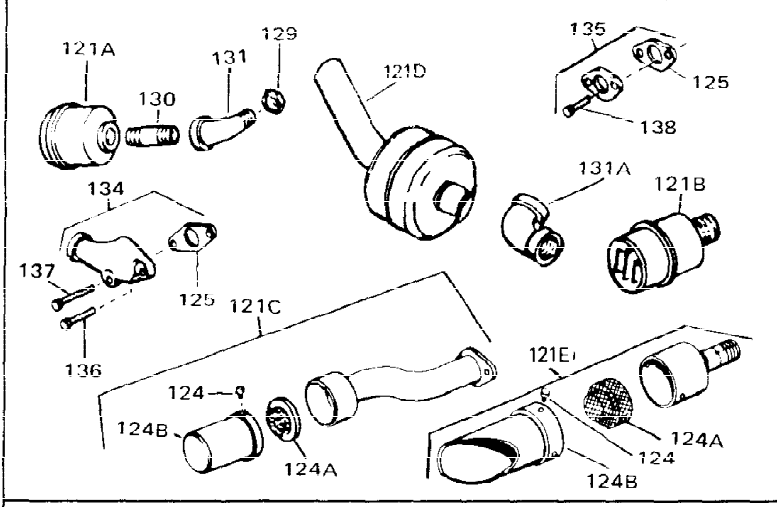

Ref #	Part Number	Qty	Description
35	26073	0	Washer, Connecting rod bolt
35	650570	0	Washer, Flat
35	650691	0	Washer, Flat
36	650694A	0	Screw, Hex flange hd., 5/16-18 x 2
36	650695A	0	Screw, Hex flange hd., 5/16-18 x 2-1/4
36	650697A	0	Screw, Hex flange hd., 5/16-18 x 2-1/2
38	27896	0	Gasket, Breather cover
81	28820	0	Screw
81	30196	0	Screw
81	650521	0	Screw
82	27272	0	Gasket, Air cleaner
84A	31700	0	Element, Air cleaner
86A	34697	0	Elbow, Air cleaner
89A	730128	0	Cleaner Assy., Air
111B	34823	0	Bracket, Lower fuel tank
113	30688	0	Screw, Hex hd. Sems, 1/4-20 x 1/2
114A	31977	0	Tank Assy., Fuel (6 qt.)
117B	33053	0	Valve, Fuel strainer & shut-off
117A	29683	0	Strainer & Shut-off
121E	391026	0	Muffler
124A	33171	0	Screen, Muffler
124B	33185	0	Cover & Tube, Muffler
124	650578	0	Screw
125	27930	0	Gasket, Exhaust
134	31288	0	Muffler Adapter Kit
135	730130	0	Muffler Adapter Kit
136	6021A	0	Screw, Hex flange hd., 5/16-18 x 1-1/2
137	650697A	0	Screw, Hex flange hd., 5/16-18 x 2-1/2
138	30196	0	Screw
199	29212	0	Screw
200	650570	0	Washer, Flat
201A	31979	0	Strap, Fuel tank
204	650451	0	Screw
205	650456	0	Nut, Lock
233	34819	0	Elbow Assy., Air cleaner
234	730561	0	Air Cleaner Kit, Dual Element upright,
273	650687	0	Screw, Pan hd. self-tap, 10-32 x 5/16