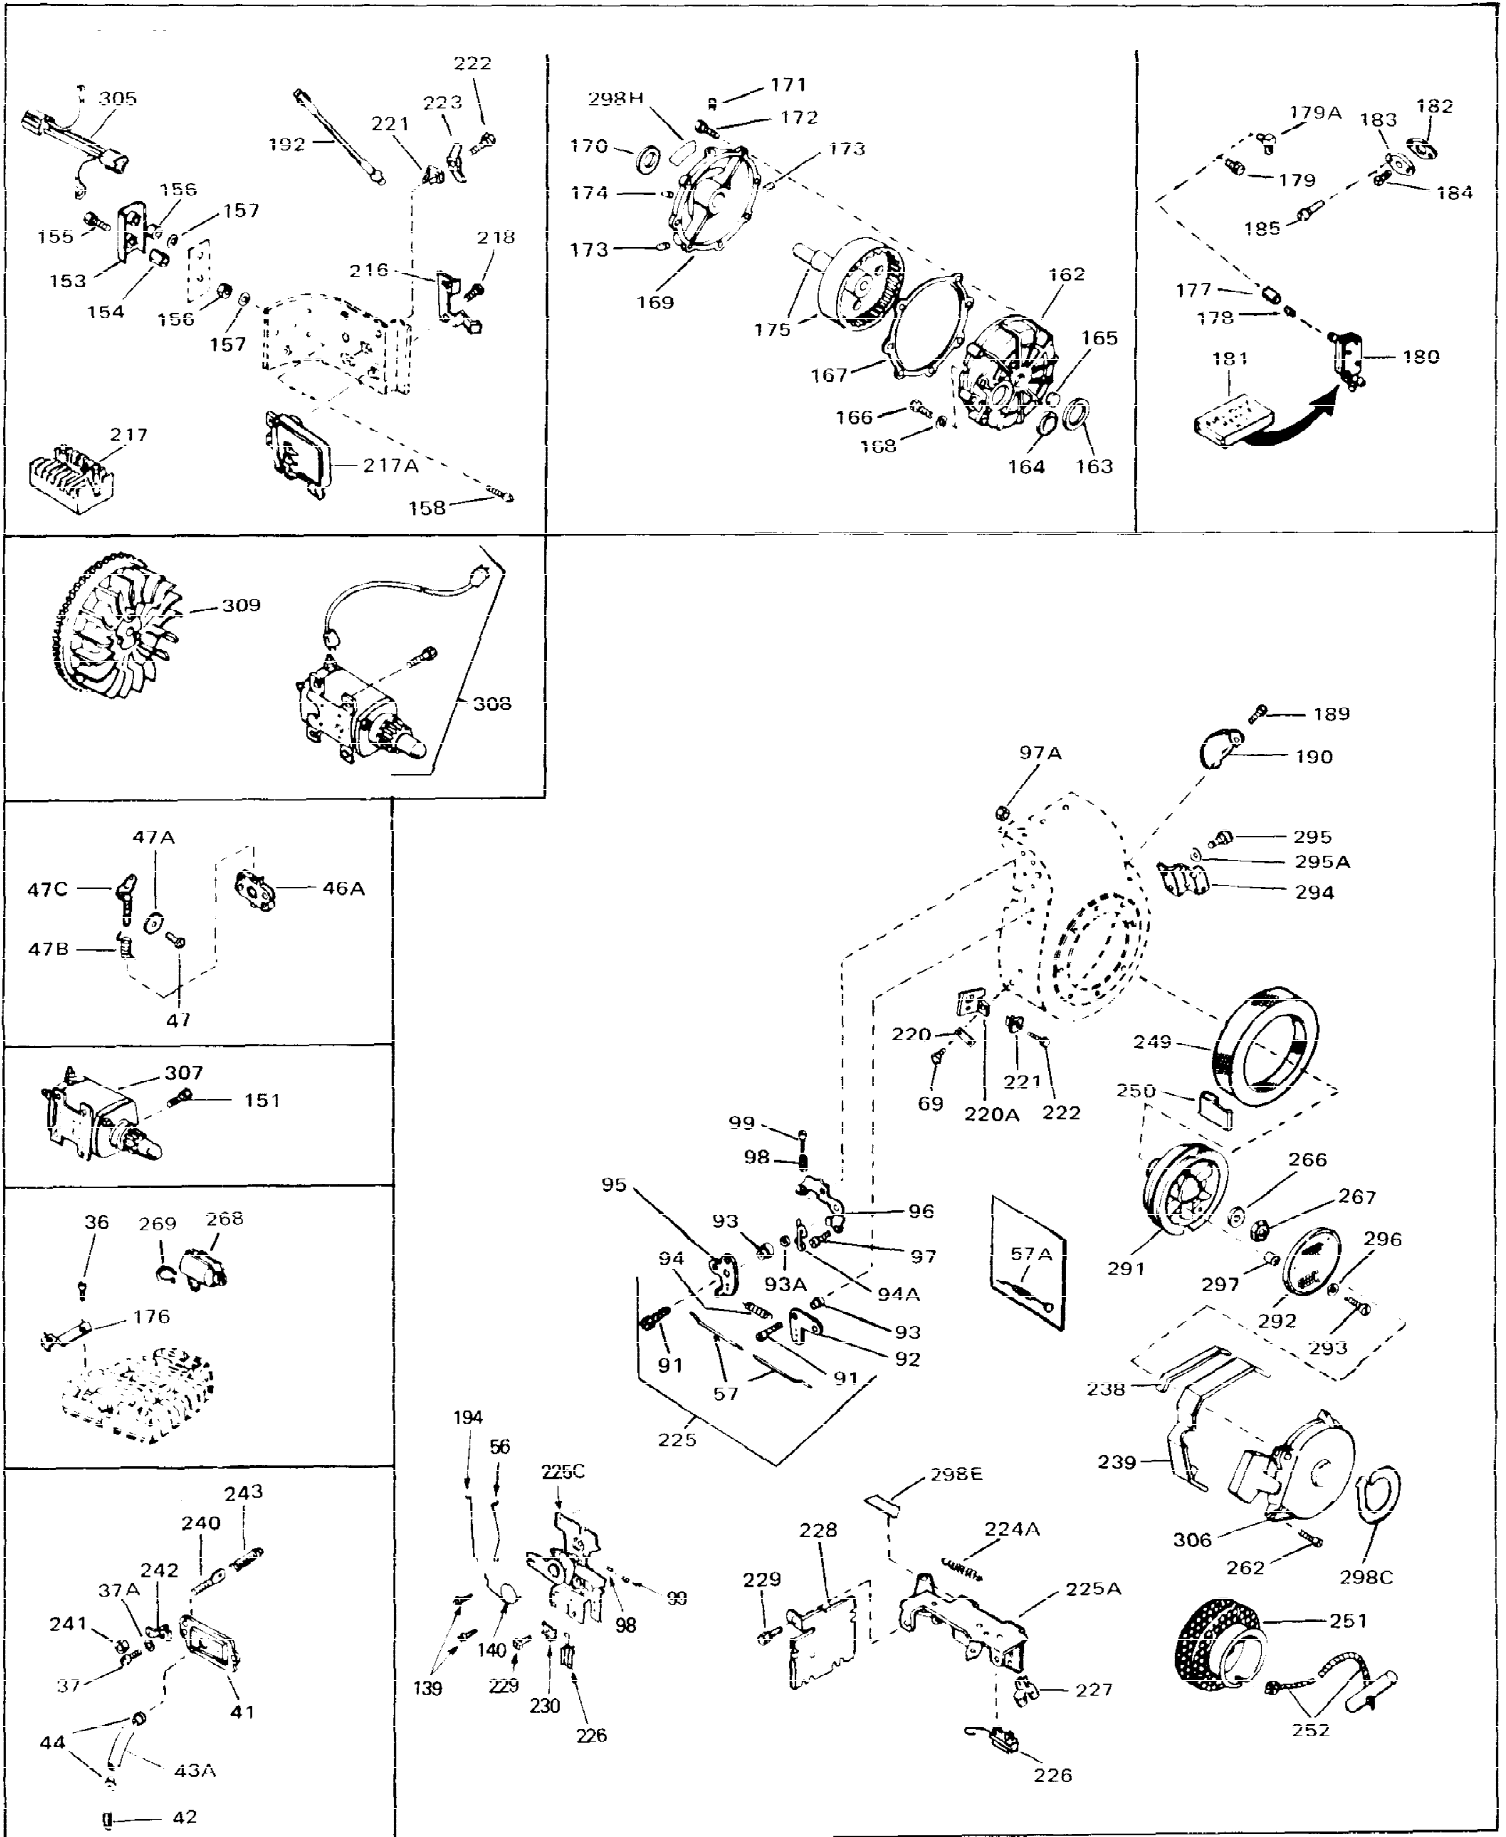

Ref #	Part Number	Qty	Description
36	650694A	0	Screw, Hex flange hd., 5/16-18 x 2
36	650695A	0	Screw, Hex flange hd., 5/16-18 x 2-1/4
36	650697A	0	Screw, Hex flange hd., 5/16-18 x 2-1/2
37	650128	0	Screw
37	650597	0	Screw, Hex washer hd., 10-24 x 5/8
37A	27261	0	Washer, Flat
41	28425	0	Cover, Valve chamber
56	31710	0	Link, Throttle
57A	30985	0	Control, Throttle
69	29747A	0	Screw
98	31342	0	Spring, Compression
98	32924	0	Spring, Compression
98	28569	0	Spring, Compression
99	29500	0	Screw, Fil. hd. mach., Sems, 8-32 x 3/4
99	650549	0	Screw
99	650688	0	Screw, Hex hd., 10-32 x 1-5/16" (Drilled
182	32683	0	Gasket, Fuel pump
183	32955	0	Cover, Fuel pump pad
184	9556	0	Plug, Oil drain (Sq. hd. pipe, 1/8-27)
185	30688	0	Screw, Hex hd. Sems, 1/4-20 x 1/2
221	28545	0	Grommet, Plastic
222	650643	0	Screw
223	33356	0	Terminal, Ground
225	730152	0	Control Assy., Speed
226	610973	0	Terminal Assy.
227	33177	0	Terminal
229	28942	0	Screw
230	27793	0	Clip, Conduit
262	29716	0	Screw
266	650815	0	Washer, Belleville
267	8115	0	Nut, Hex
305	33018	0	Harness, Adapter
306	590420	0	Starter, Rewind
308	32386	0	Starter Motor Kit (110-120 Volt)
308	32901	0	Starter Motor Kit (110-120 Volt)
308	33328	0	Starter Motor Kit (110-120 Volt)
308	33328A	0	Starter Motor Kit (110-120 Volt)
308	33518	0	Starter Motor Kit (110-120 Volt)
308	33518A	0	Starter Motor Kit (110-120 Volt)
308	33518B	0	Starter Motor Kit (110-120 Volt)
309	30811A	0	Flywheel