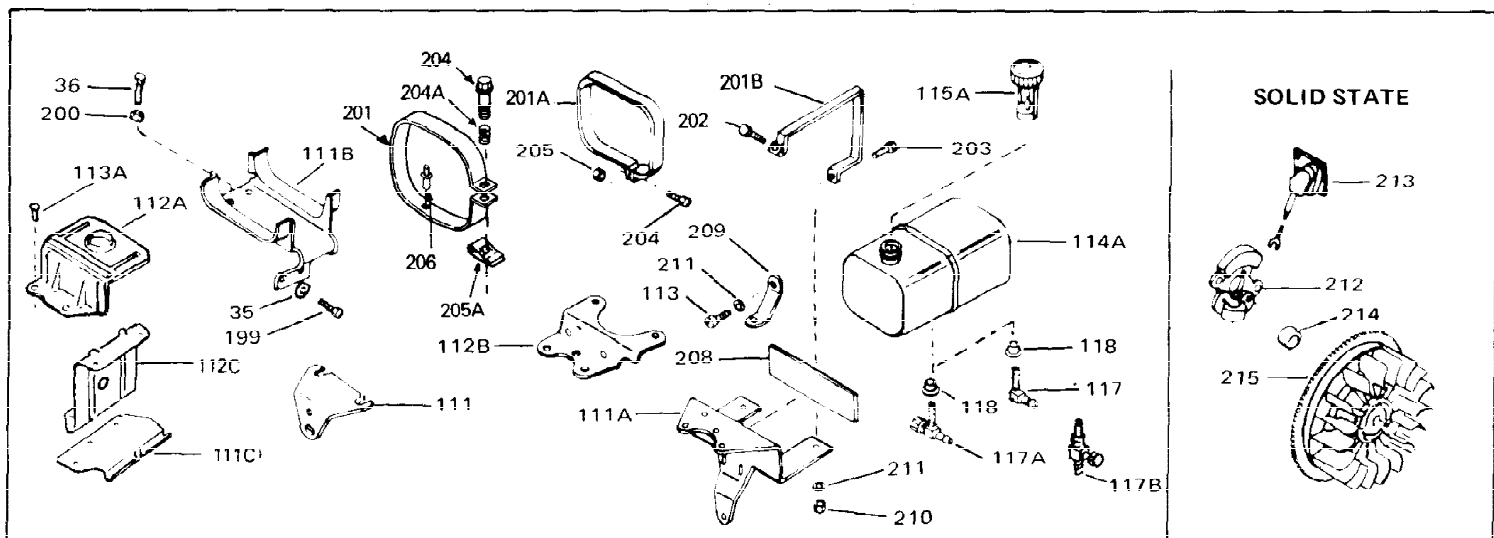

Ref #	Part Number	Qty	Description
35	26073	0	Washer, Connecting rod bolt
35	650570	0	Washer, Flat
35	650691	0	Washer, Flat
36	650694A	0	Screw, Hex flange hd., 5/16-18 x 2
36	650695A	0	Screw, Hex flange hd., 5/16-18 x 2-1/4
36	650697A	0	Screw, Hex flange hd., 5/16-18 x 2-1/2
38	27896	0	Gasket, Breather cover
81	28820	0	Screw
81	30196	0	Screw
81	650521	0	Screw
82	27272	0	Gasket, Air cleaner
84A	31700	0	Element, Air cleaner
86A	34697	0	Elbow, Air cleaner
89A	730128	0	Cleaner Assy., Air
111B	34823	0	Bracket, Lower fuel tank
113	30688	0	Screw, Hex hd. Sems, 1/4-20 x 1/2
114A	31977	0	Tank Assy., Fuel (6 qt.)
117B	33053	0	Valve, Fuel strainer & shut-off
117A	29683	0	Strainer & Shut-off
121E	391026	0	Muffler
124A	33171	0	Screen, Muffler
124B	33185	0	Cover & Tube, Muffler
124	650578	0	Screw
125	27930	0	Gasket, Exhaust
134	31288	0	Muffler Adapter Kit
135	730130	0	Muffler Adapter Kit
136	6021A	0	Screw, Hex flange hd., 5/16-18 x 1-1/2
137	650697A	0	Screw, Hex flange hd., 5/16-18 x 2-1/2
138	30196	0	Screw
199	29212	0	Screw
200	650570	0	Washer, Flat
201A	31979	0	Strap, Fuel tank
204	650451	0	Screw
205	650456	0	Nut, Lock
233	34819	0	Elbow Assy., Air cleaner
234	730561	0	Air Cleaner Kit, Dual Element upright,
273	650687	0	Screw, Pan hd. self-tap, 10-32 x 5/16