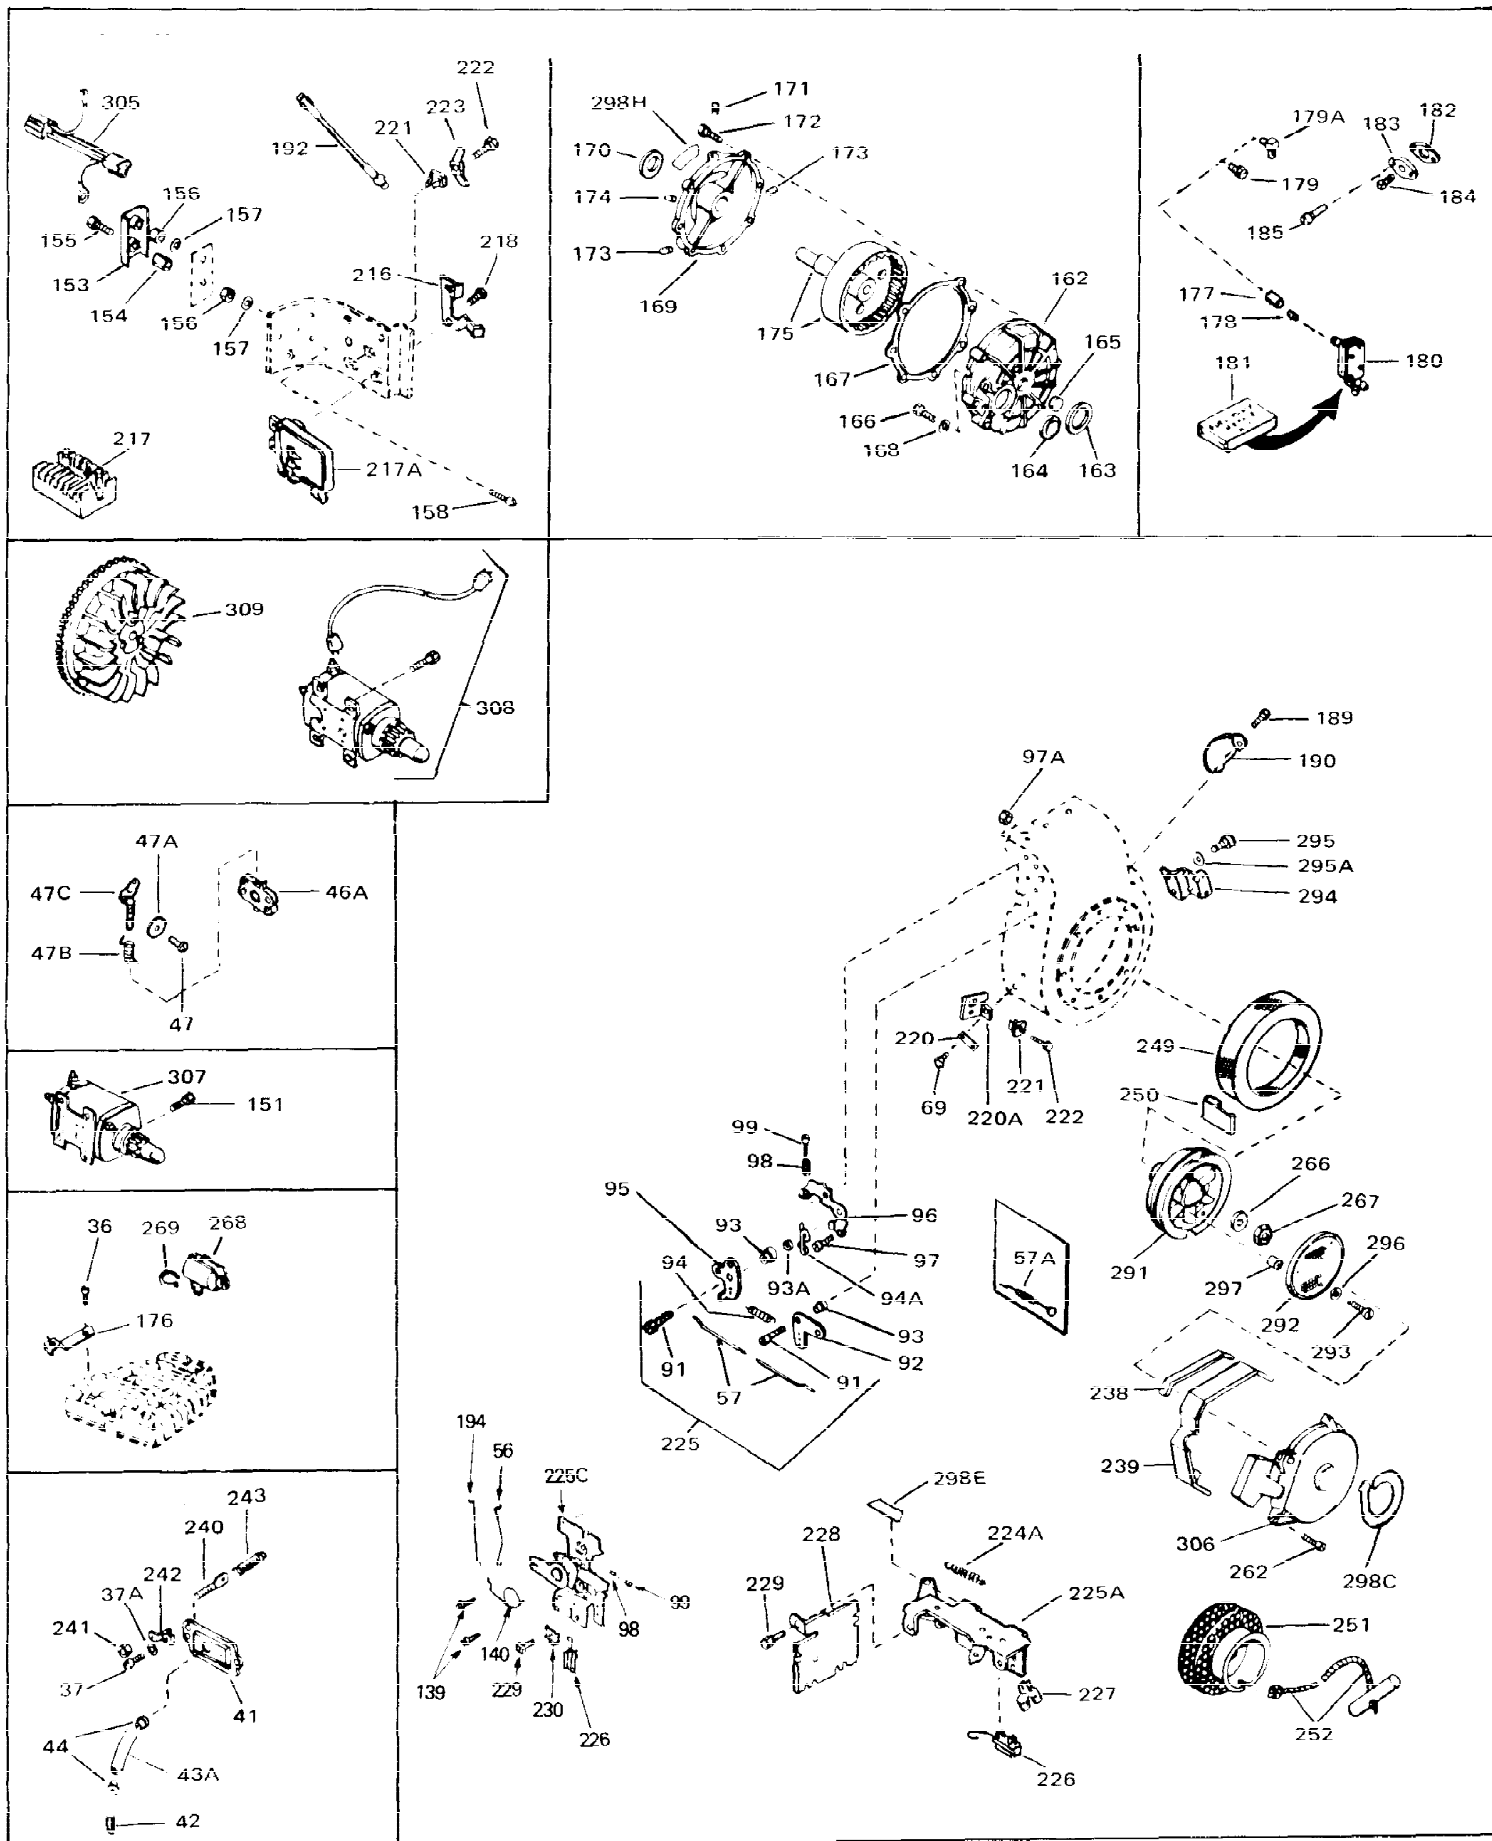

Ref #	Part Number	Qty	Description
36	650694A	0	Screw, Hex flange hd., 5/16-18 x 2
36	650695A	0	Screw, Hex flange hd., 5/16-18 x 2-1/4
36	650697A	0	Screw, Hex flange hd., 5/16-18 x 2-1/2
37	650128	0	Screw
37	650597	0	Screw, Hex washer hd., 10-24 x 5/8
37A	27261	0	Washer, Flat
41	28425	0	Cover, Valve chamber
43A	32447	0	Tube, Breather
44	32446	0	Grommet, Breather tube
56	30824	0	Link, Throttle
69	29747A	0	Screw
98	28569	0	Spring, Compression
98	31342	0	Spring, Compression
98	32924	0	Spring, Compression
99	29500	0	Screw, Fil. hd. mach., Sems, 8-32 x 3/4
99	650549	0	Screw
99	650688	0	Screw, Hex hd., 10-32 x 1-5/16" (Drilled
151	30688	0	Screw, Hex hd. Sems, 1/4-20 x 1/2
153	30064	0	Cover, Rectifier panel
154	30065	0	Nut, Long 5-40
155	30066	0	Screw
156	28728	0	Nut
157	28727	0	Lockwasher
158	28726	0	Screw, Phil. rd. hd., 5-40 x 9/16
182	32683	0	Gasket, Fuel pump
183	32955	0	Cover, Fuel pump pad
184	9556	0	Plug, Oil drain (Sq. hd. pipe, 1/8-27)
185	30688	0	Screw, Hex hd. Sems, 1/4-20 x 1/2
224A	30826	0	Spring, Extension
225	730152	0	Control Assy., Speed
225A	33110A	0	Control Assy., Speed (Remote)
226	610973	0	Terminal Assy.
227	33177	0	Terminal
229	28942	0	Screw
230	27793	0	Clip, Conduit
262	29716	0	Screw
266	650815	0	Washer, Belleville
267	8115	0	Nut, Hex
305	33018	0	Harness, Adapter
306	590420	0	Starter, Rewind
307	29965	0	Motor, Starter (12 Volt)
307	32468	0	Motor, Starter (12 Volt)
307	32468A	0	Motor, Starter (12 Volt)
307	32468B	0	Motor, Starter (12 Volt)
307	33606	0	Motor, Starter (12 Volt)
308	32386	0	Starter Motor Kit (110-120 Volt)
308	32901	0	Starter Motor Kit (110-120 Volt)
308	33328	0	Starter Motor Kit (110-120 Volt)
308	33328A	0	Starter Motor Kit (110-120 Volt)
308	33518	0	Starter Motor Kit (110-120 Volt)
308	33518A	0	Starter Motor Kit (110-120 Volt)
308	33518B	0	Starter Motor Kit (110-120 Volt)
309	30811A	0	Flywheel