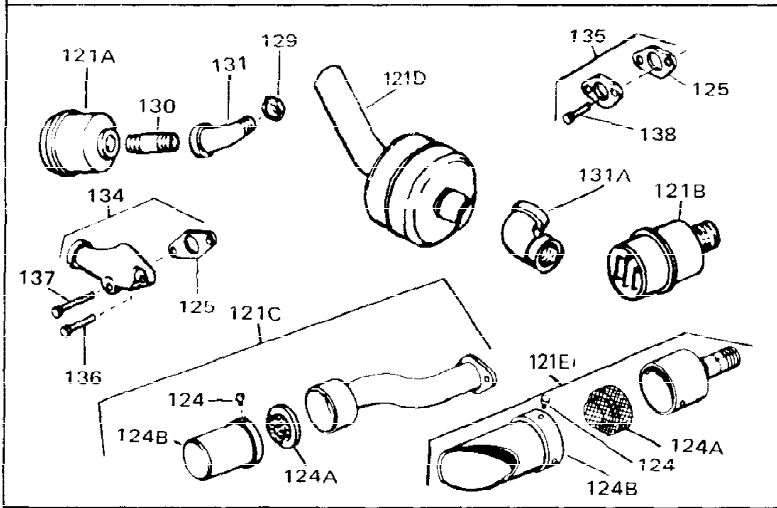

Ref #	Part Number	Qty	Description
35	26073	0	Washer, Connecting rod bolt
35	650570	0	Washer, Flat
35	650691	0	Washer, Flat
36	650694A	0	Screw, Hex flange hd., 5/16-18 x 2
36	650695A	0	Screw, Hex flange hd., 5/16-18 x 2-1/4
36	650697A	0	Screw, Hex flange hd., 5/16-18 x 2-1/2
38	27896	0	Gasket, Breather cover
81	28820	0	Screw
81	30196	0	Screw
81	650521	0	Screw
82	27272	0	Gasket, Air cleaner
84A	31700	0	Element, Air cleaner
86A	34697	0	Elbow, Air cleaner
89A	730128	0	Cleaner Assy., Air
111B	34823	0	Bracket, Lower fuel tank
113	30688	0	Screw, Hex hd. Sems, 1/4-20 x 1/2
114A	31977	0	Tank Assy., Fuel (6 qt.)
117B	33053	0	Valve, Fuel strainer & shut-off
117A	29683	0	Strainer & Shut-off
121E	391026	0	Muffler
124A	33171	0	Screen, Muffler
124B	33185	0	Cover & Tube, Muffler
124	650578	0	Screw
125	27930	0	Gasket, Exhaust
134	31288	0	Muffler Adapter Kit
135	730130	0	Muffler Adapter Kit
136	6021A	0	Screw, Hex flange hd., 5/16-18 x 1-1/2
137	650697A	0	Screw, Hex flange hd., 5/16-18 x 2-1/2
138	30196	0	Screw
199	29212	0	Screw
200	650570	0	Washer, Flat
201A	31979	0	Strap, Fuel tank
204	650451	0	Screw
205	650456	0	Nut, Lock
233	34819	0	Elbow Assy., Air cleaner
234	730561	0	Air Cleaner Kit, Dual Element upright,
273	650687	0	Screw, Pan hd. self-tap, 10-32 x 5/16