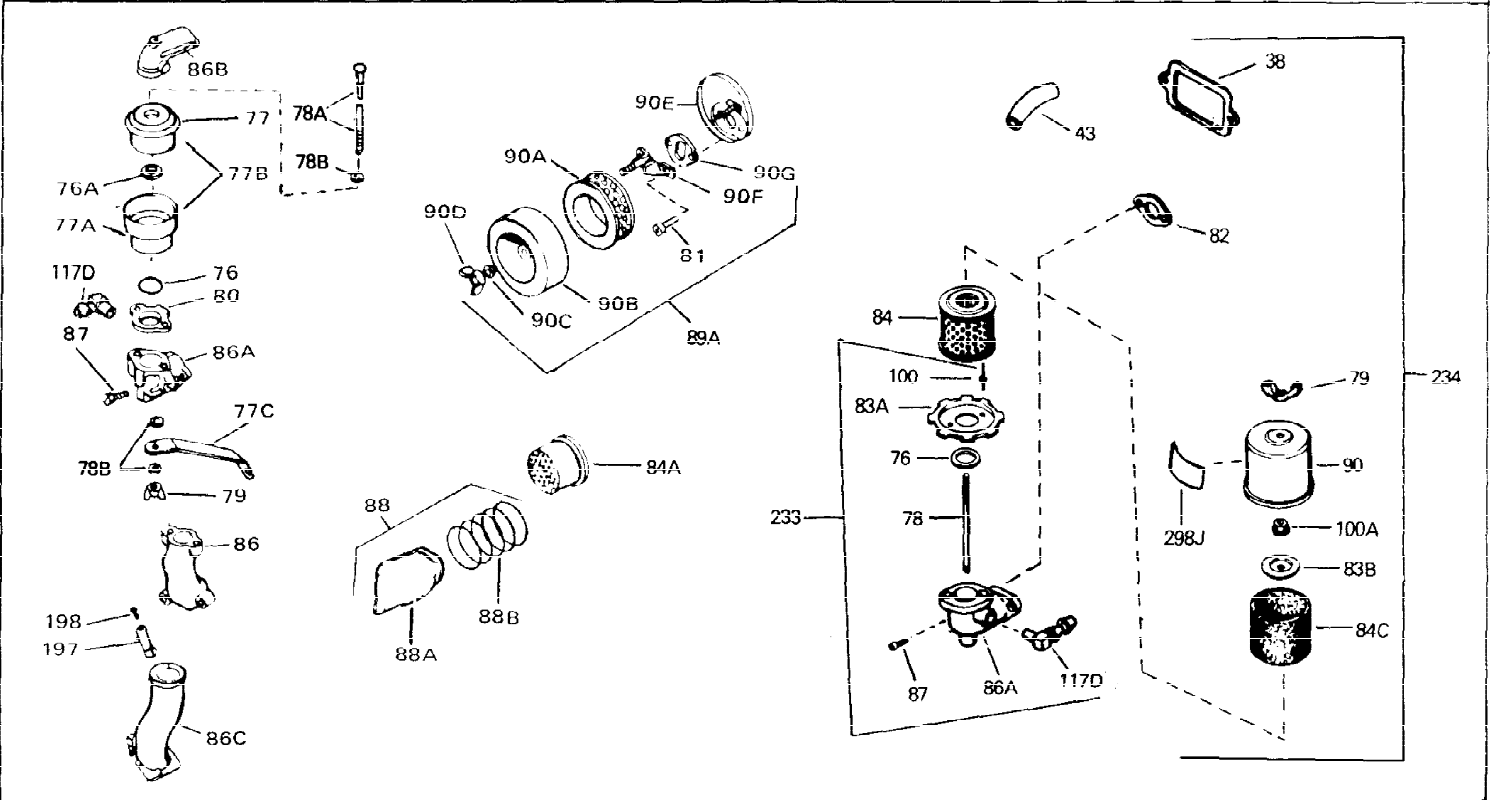

Ref #	Part Number	Qty	Description
35	26073	0	Washer, Connecting rod bolt
35	650570	0	Washer, Flat
35	650691	0	Washer, Flat
36	650694A	0	Screw, Hex flange hd., 5/16-18 x 2
36	650695A	0	Screw, Hex flange hd., 5/16-18 x 2-1/4
36	650697A	0	Screw, Hex flange hd., 5/16-18 x 2-1/2
38	27896	0	Gasket, Breather cover
81	28820	0	Screw
81	30196	0	Screw
81	650521	0	Screw
82	27272	0	Gasket, Air cleaner
84A	31700	0	Element, Air cleaner
86A	34697	0	Elbow, Air cleaner
89A	730128	0	Cleaner Assy., Air
111B	34823	0	Bracket, Lower fuel tank
113	30688	0	Screw, Hex hd. Sems, 1/4-20 x 1/2
114A	31977	0	Tank Assy., Fuel (6 qt.)
117B	33053	0	Valve, Fuel strainer & shut-off
117A	29683	0	Strainer & Shut-off
121E	391026	0	Muffler
124A	33171	0	Screen, Muffler
124B	33185	0	Cover & Tube, Muffler
124	650578	0	Screw
125	27930	0	Gasket, Exhaust
134	31288	0	Muffler Adapter Kit
135	730130	0	Muffler Adapter Kit
136	6021A	0	Screw, Hex flange hd., 5/16-18 x 1-1/2
137	650697A	0	Screw, Hex flange hd., 5/16-18 x 2-1/2
138	30196	0	Screw
199	29212	0	Screw
200	650570	0	Washer, Flat
201A	31979	0	Strap, Fuel tank
204	650451	0	Screw
205	650456	0	Nut, Lock
233	34819	0	Elbow Assy., Air cleaner
234	730561	0	Air Cleaner Kit, Dual Element upright,
273	650687	0	Screw, Pan hd. self-tap, 10-32 x 5/16