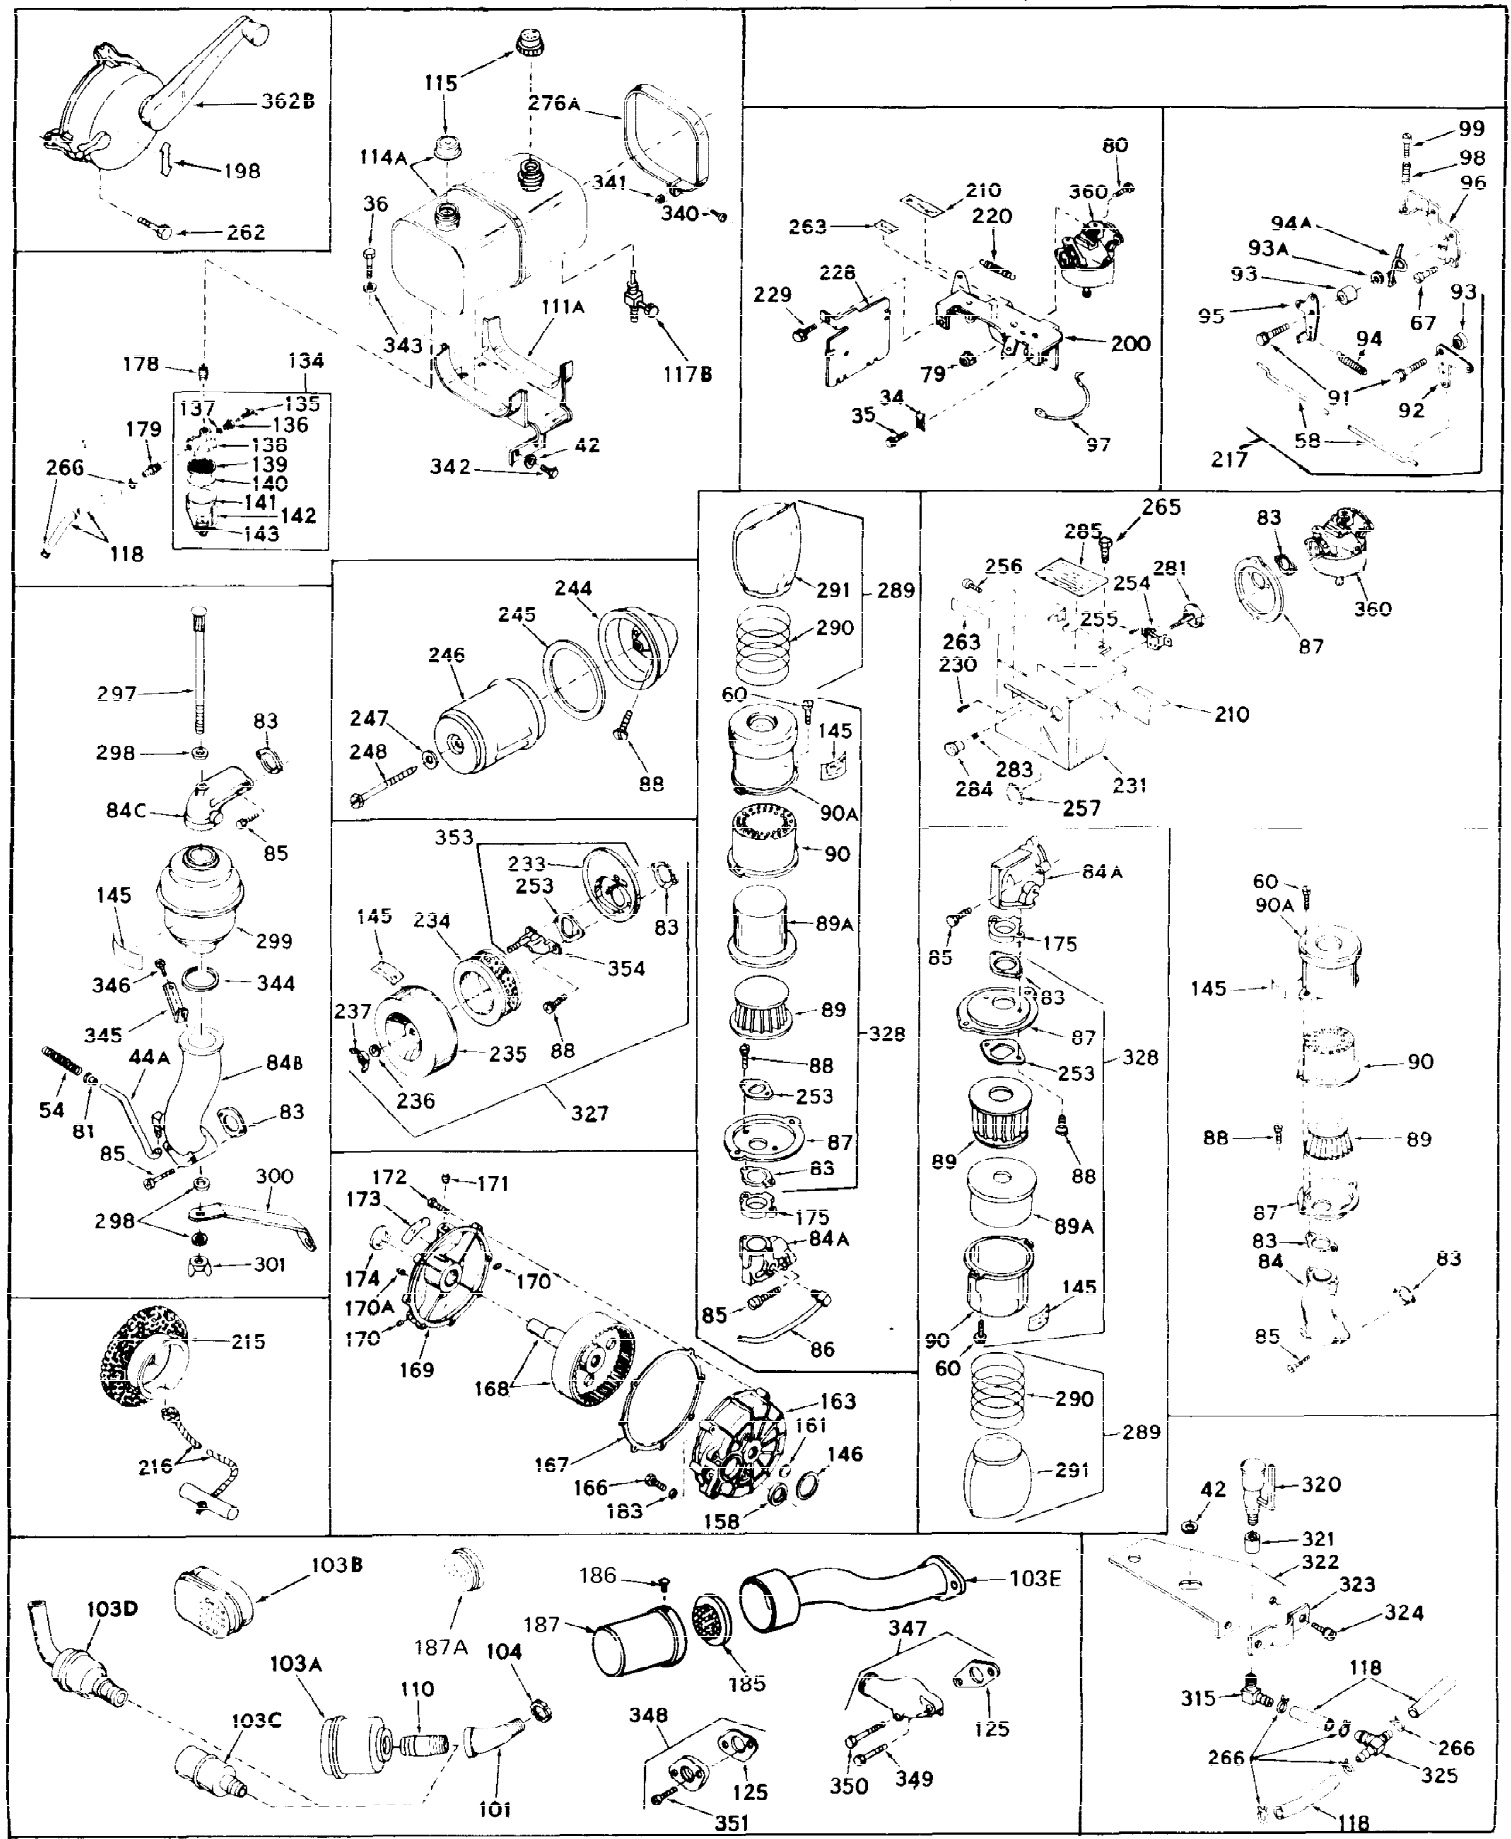

Ref #	Part Number	Qty	Description
34	27793	0	Clip, Conduit
35	28942	0	Screw
36	650694	0	Screw, Hex hd. cap, 5/16-18 x 2
36	650695	0	Screw, Hex hd. cap, 5/16-18 x 2-1/4 (Grade 8
36	650697	0	Screw, Hex hd. cap, 5/16-18 x 2-1/2
42	26073	0	Washer, Connecting rod bolt
54	28819	0	Spring, Fuel line
54	31778	0	Spring, Coil
60	650152	0	Screw
67	650399	0	Screw, Phil. fil. hd. Sems, 10-32 x 5/8
79	29752	0	Nut
80	650572	0	Screw
83	27272	0	Gasket, Air cleaner
85	29786	0	Screw
85	650163	0	Screw, Fil. hd. Sems, 10-32 x 7/8
85	650416	0	Screw, Rd. hd. Sems, 10-32 x 1
85	650605	0	Screw
87	31691	0	Bracket, Air cleaner
88	28820	0	Screw
88	650399	0	Screw, Phil. fil. hd. Sems, 10-32 x 5/8
88	650521	0	Screw
89A	31700	0	Element, Air cleaner
90	31692	0	Body, Air cleaner
91	30312	0	Screw, Hex washer hd. Sems, 10-32 x 1/2
98	28569	0	Spring, Compression
98	32924	0	Spring, Compression
99	29500	0	Screw, Fil. hd. mach., Sems, 8-32 x 3/4
99	650223	0	Screw, Fil. slotted hd. Sems, 8-32 x 5/8
99	650688	0	Screw, Hex hd., 10-32 x 1-5/16" (Drilled
101	30209	0	Elbow, Exhaust (45ø)
103A	29633	0	Muffler
104	28443	0	Nut, Conduit (1/8" thick)
104	32862	0	Nut, Conduit (1/4" thick)
110	30244	0	Nipple, Exhaust pipe (2-1/2")
115	32387A	0	Cap, Fuel filler (Charcoal Plastic) (Spurt
115	33032	0	Cap, Fuel filler (Red Plastic) (Spurt
118	29774	0	Line, Fuel (Braided 8.25")
118	30705	0	Line, Fuel (Braided 16")
118	30962	0	Line, Fuel (Braided 32")
125	27930	0	Gasket, Exhaust
145	31871	0	Decal, Air cleaner
146	28451	0	Gasket, Housing
171	24590	0	Plug, Pipe
215	28301	0	Pulley, Starter
216	590343	0	Rope & Handle Assy., Starter
228	30820	0	Baffle, Heat
229	28942	0	Screw
230	650257	0	Screw, Pan hd. Sems, 8-32 x 5/16
253	30767	0	Spacer, Air cleaner
255	28820	0	Screw
256	650760	0	Screw
257	31291	0	Plug, Cover
262	29716	0	Screw
265	650701	0	Screw, Hex washer hd. shakeproof,
266	26460	0	Clamp, Fuel line