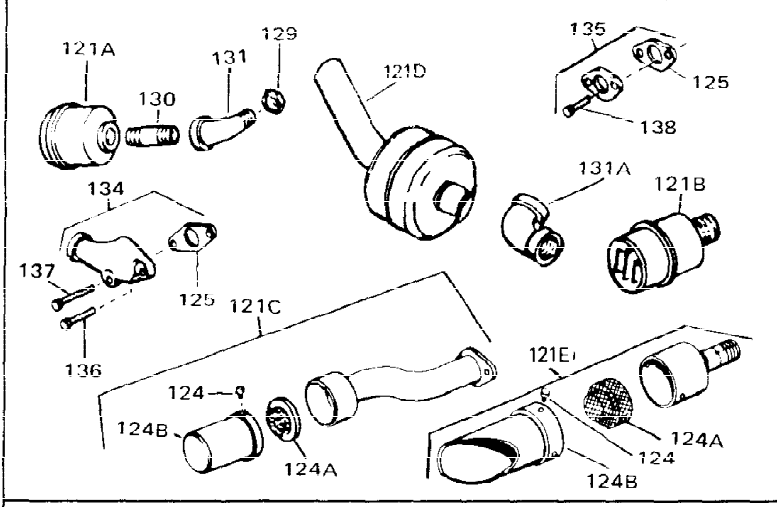

Ref #	Part Number	Qty	Description
35	26073	0	Washer, Connecting rod bolt
35	650570	0	Washer, Flat
35	650691	0	Washer, Flat
36	650694A	0	Screw, Hex flange hd., 5/16-18 x 2
36	650695A	0	Screw, Hex flange hd., 5/16-18 x 2-1/4
36	650697A	0	Screw, Hex flange hd., 5/16-18 x 2-1/2
38	27896	0	Gasket, Breather cover
43	27627	0	Tube, Breather
81	28820	0	Screw
81	30196	0	Screw
81	650521	0	Screw
82	27272	0	Gasket, Air cleaner
86A	34697	0	Elbow, Air cleaner
89A	730128	0	Cleaner Assy., Air
111A	33353	0	Bracket, Lower fuel tank
112A	33352A	0	Bracket, Upper fuel tank
113A	650273	0	Screw
113	650561	0	Screw
117B	33053	0	Valve, Fuel strainer & shut-off
117	33395	0	Fitting, Fuel line
118	33679	0	Bushing, Fuel fitting
121E	391026	0	Muffler
124A	33171	0	Screen, Muffler
124B	33185	0	Cover & Tube, Muffler
124	650578	0	Screw
125	27930	0	Gasket, Exhaust
134	31288	0	Muffler Adapter Kit
135	730130	0	Muffler Adapter Kit
136	6021A	0	Screw, Hex flange hd., 5/16-18 x 1-1/2
137	650697A	0	Screw, Hex flange hd., 5/16-18 x 2-1/2
138	30196	0	Screw
233	34819	0	Elbow Assy., Air cleaner
234	730561	0	Air Cleaner Kit, Dual Element upright,
273	650687	0	Screw, Pan hd. self-tap, 10-32 x 5/16