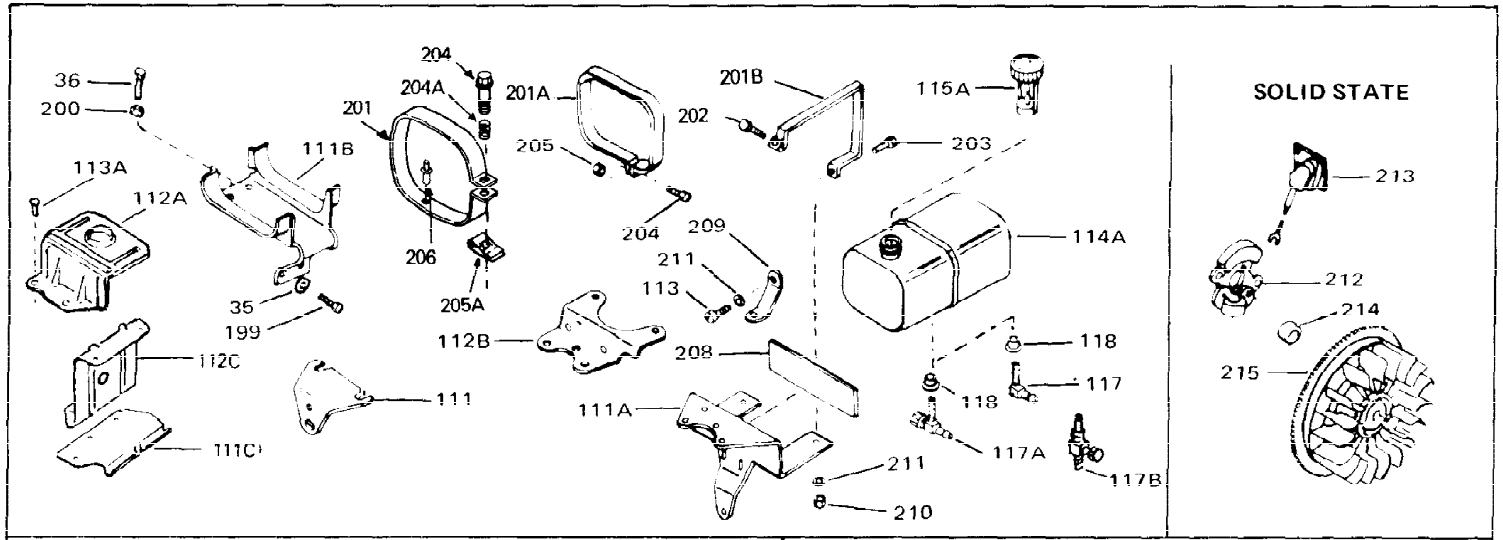

Ref #	Part Number	Qty	Description
35	26073	0	Washer, Connecting rod bolt
35	650570	0	Washer, Flat
35	650691	0	Washer, Flat
36	650694A	0	Screw, Hex flange hd., 5/16-18 x 2
36	650695A	0	Screw, Hex flange hd., 5/16-18 x 2-1/4
36	650697A	0	Screw, Hex flange hd., 5/16-18 x 2-1/2
38	27896	0	Gasket, Breather cover
43	27627	0	Tube, Breather
81	28820	0	Screw
81	30196	0	Screw
81	650521	0	Screw
82	27272	0	Gasket, Air cleaner
86A	34697	0	Elbow, Air cleaner
89A	730128	0	Cleaner Assy., Air
111A	33353	0	Bracket, Lower fuel tank
112A	33352A	0	Bracket, Upper fuel tank
113A	650273	0	Screw
113	650561	0	Screw
117B	33053	0	Valve, Fuel strainer & shut-off
117	33395	0	Fitting, Fuel line
118	33679	0	Bushing, Fuel fitting
121E	391026	0	Muffler
124A	33171	0	Screen, Muffler
124B	33185	0	Cover & Tube, Muffler
124	650578	0	Screw
125	27930	0	Gasket, Exhaust
134	31288	0	Muffler Adapter Kit
135	730130	0	Muffler Adapter Kit
136	6021A	0	Screw, Hex flange hd., 5/16-18 x 1-1/2
137	650697A	0	Screw, Hex flange hd., 5/16-18 x 2-1/2
138	30196	0	Screw
233	34819	0	Elbow Assy., Air cleaner
234	730561	0	Air Cleaner Kit, Dual Element upright,
273	650687	0	Screw, Pan hd. self-tap, 10-32 x 5/16