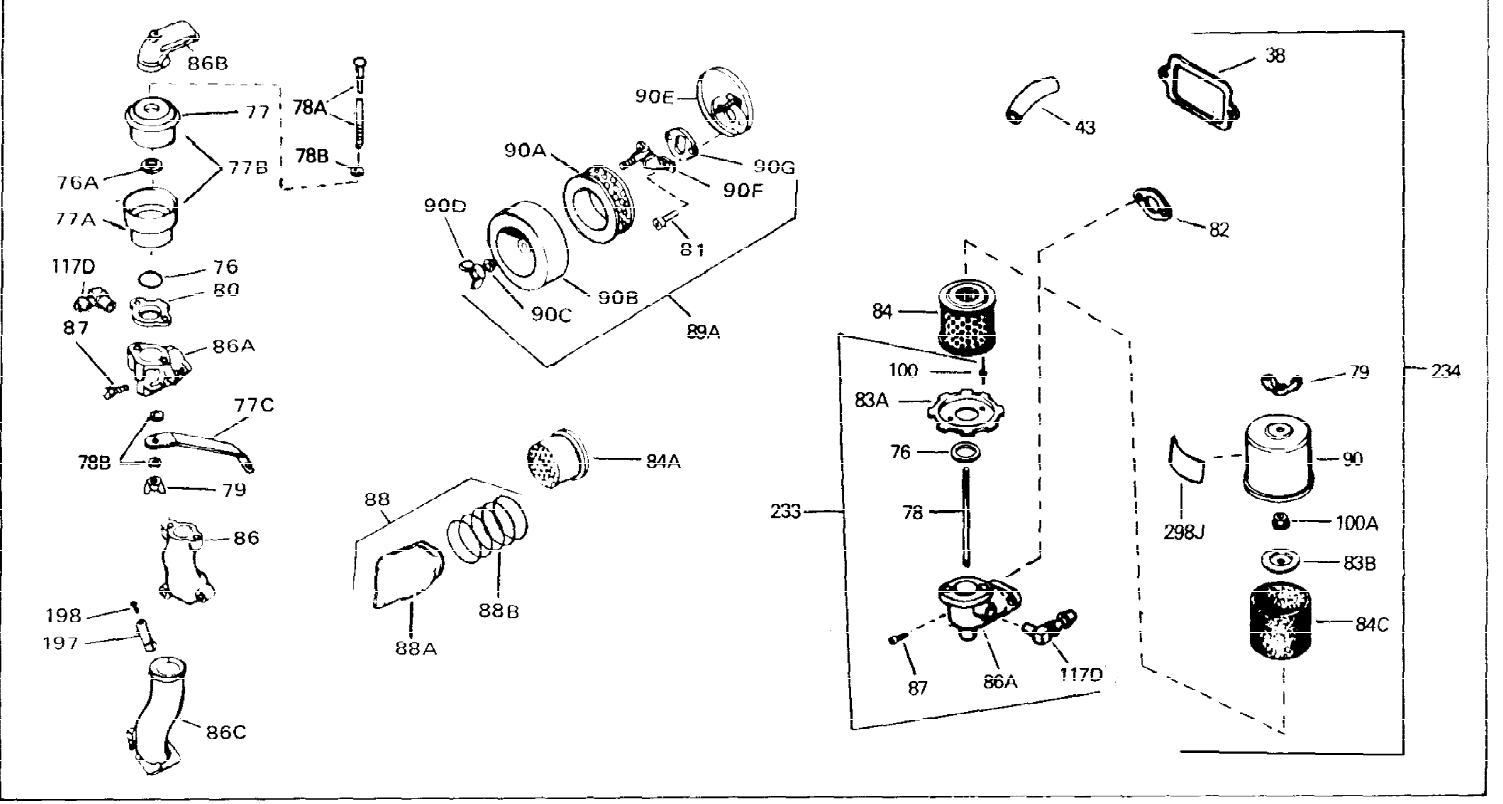

Ref #	Part Number	Qty	Description
35	26073	0	Washer, Connecting rod bolt
35	650570	0	Washer, Flat
35	650691	0	Washer, Flat
36	650694A	0	Screw, Hex flange hd., 5/16-18 x 2
36	650695A	0	Screw, Hex flange hd., 5/16-18 x 2-1/4
36	650697A	0	Screw, Hex flange hd., 5/16-18 x 2-1/2
38	27896	0	Gasket, Breather cover
43	27627	0	Tube, Breather
81	28820	0	Screw
81	30196	0	Screw
81	650521	0	Screw
82	27272	0	Gasket, Air cleaner
86A	34697	0	Elbow, Air cleaner
89A	730128	0	Cleaner Assy., Air
111A	33353	0	Bracket, Lower fuel tank
112A	33352A	0	Bracket, Upper fuel tank
113A	650273	0	Screw
113	650561	0	Screw
117B	33053	0	Valve, Fuel strainer & shut-off
117	33395	0	Fitting, Fuel line
118	33679	0	Bushing, Fuel fitting
121E	391026	0	Muffler
124A	33171	0	Screen, Muffler
124B	33185	0	Cover & Tube, Muffler
124	650578	0	Screw
125	27930	0	Gasket, Exhaust
134	31288	0	Muffler Adapter Kit
135	730130	0	Muffler Adapter Kit
136	6021A	0	Screw, Hex flange hd., 5/16-18 x 1-1/2
137	650697A	0	Screw, Hex flange hd., 5/16-18 x 2-1/2
138	30196	0	Screw
233	34819	0	Elbow Assy., Air cleaner
234	730561	0	Air Cleaner Kit, Dual Element upright,
273	650687	0	Screw, Pan hd. self-tap, 10-32 x 5/16