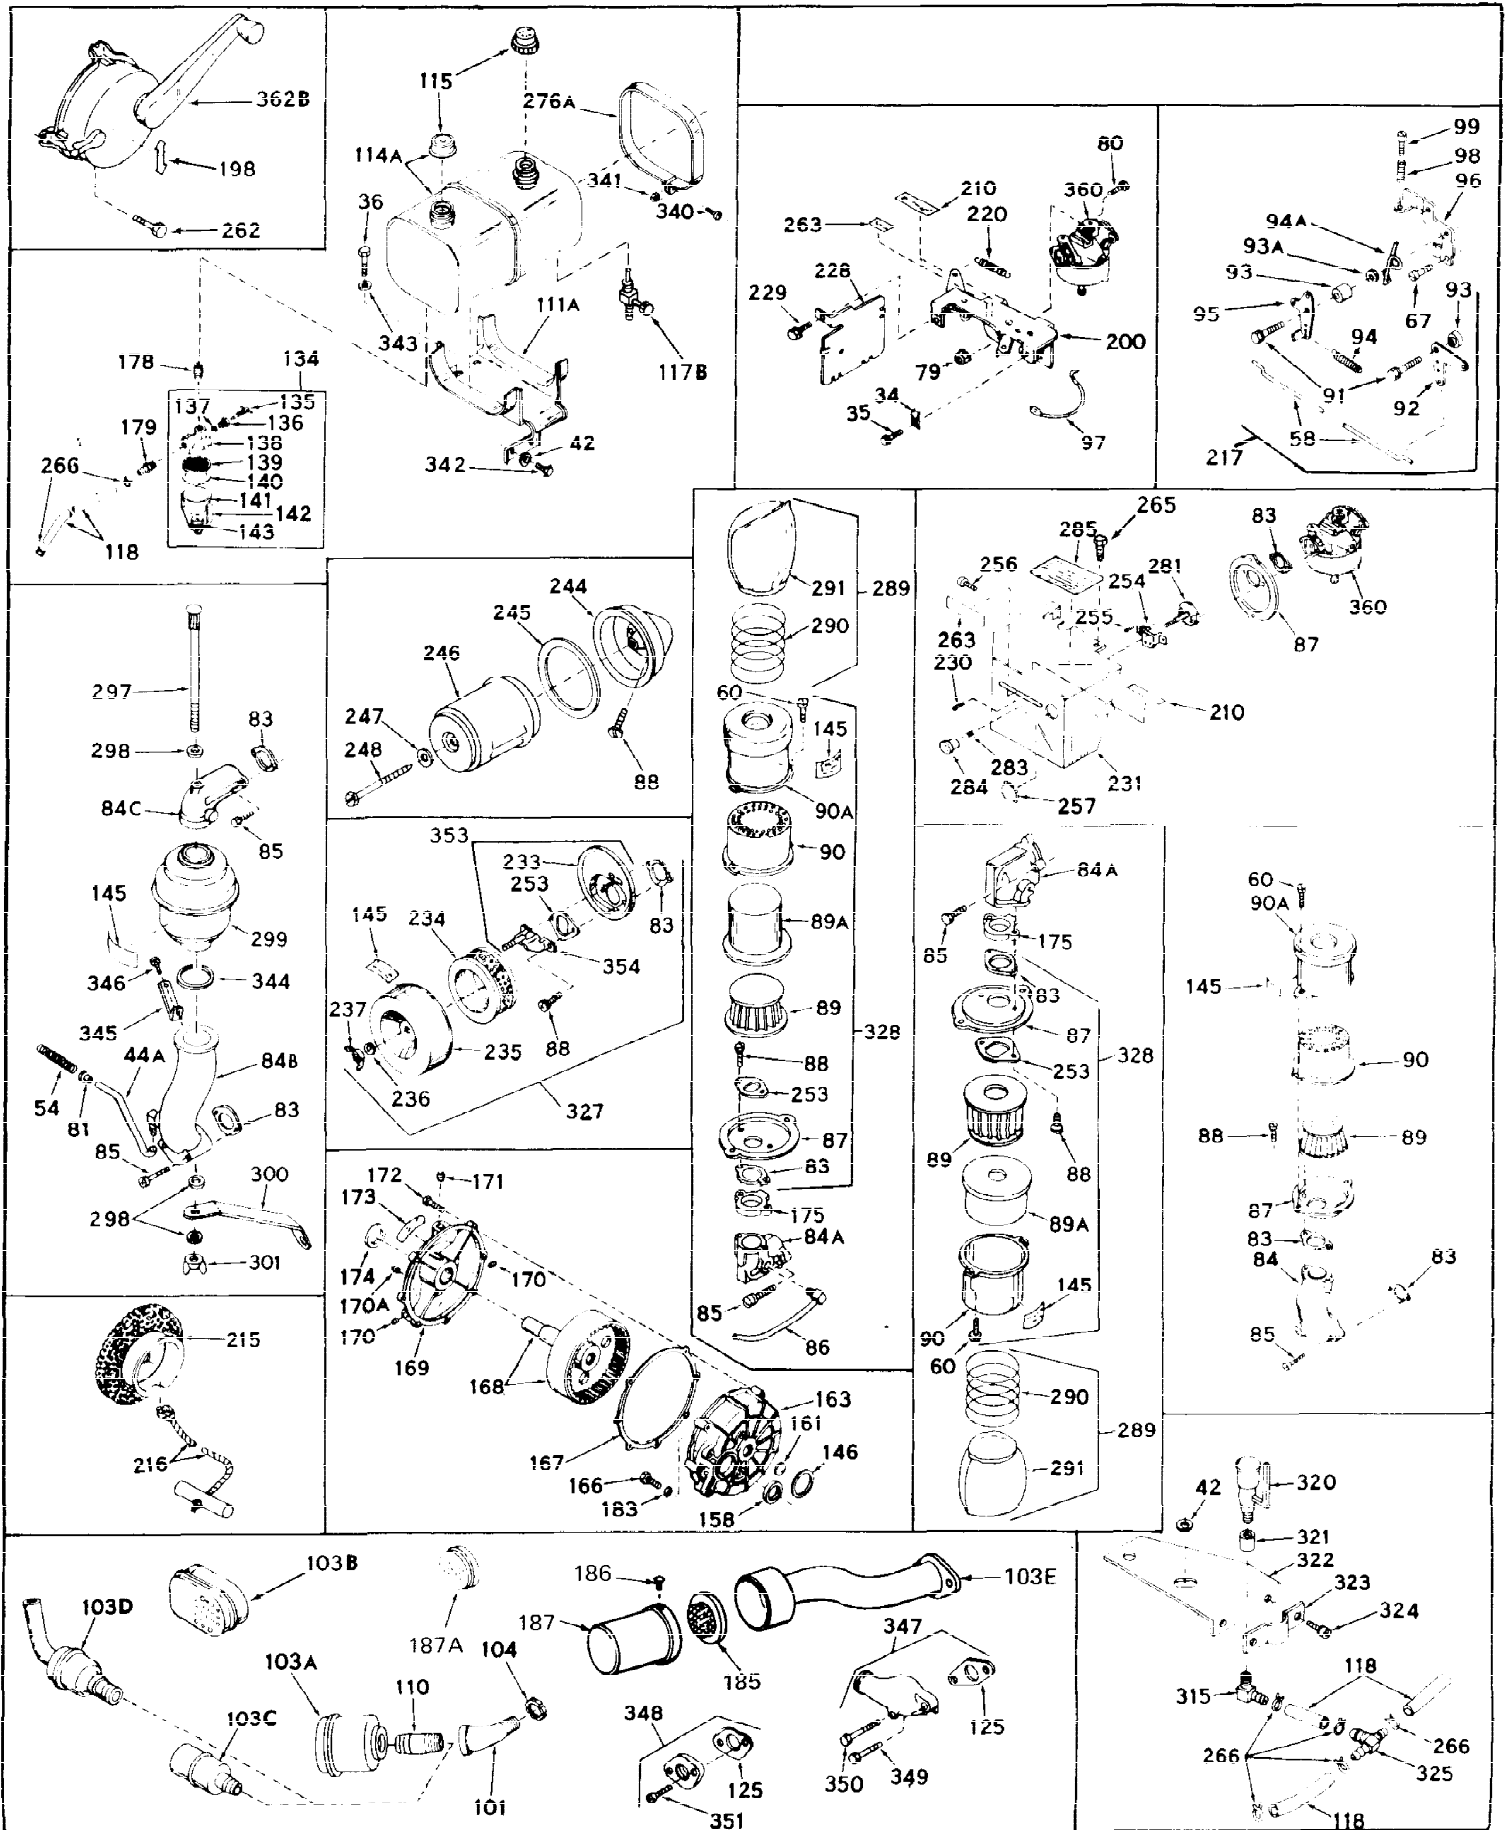

Ref #	Part Number	Qty	Description
34	27793	0	Clip, Conduit
35	28942	0	Screw
36	650694	0	Screw, Hex hd. cap, 5/16-18 x 2
36	650695	0	Screw, Hex hd. cap, 5/16-18 x 2-1/4 (Grade 8
36	650697	0	Screw, Hex hd. cap, 5/16-18 x 2-1/2
42	26073	0	Washer, Connecting rod bolt
54	28819	0	Spring, Fuel line
54	31778	0	Spring, Coil
60	650152	0	Screw
67	650399	0	Screw, Phil. fil. hd. Sems, 10-32 x 5/8
79	29752	0	Nut
80	650572	0	Screw
83	27272	0	Gasket, Air cleaner
85	29786	0	Screw
85	650163	0	Screw, Fil. hd. Sems, 10-32 x 7/8
85	650416	0	Screw, Rd. hd. Sems, 10-32 x 1
85	650605	0	Screw
87	31691	0	Bracket, Air cleaner
88	28820	0	Screw
88	650399	0	Screw, Phil. fil. hd. Sems, 10-32 x 5/8
88	650521	0	Screw
89	30727	0	Element, Air cleaner
90	31692	0	Body, Air cleaner
91	30312	0	Screw, Hex washer hd. Sems, 10-32 x 1/2
97	31582	0	Wire Assy., Ground (Female fitting one end
98	28569	0	Spring, Compression
98	32924	0	Spring, Compression
99	29500	0	Screw, Fil. hd. mach., Sems, 8-32 x 3/4
99	650223	0	Screw, Fil. slotted hd. Sems, 8-32 x 5/8
99	650688	0	Screw, Hex hd., 10-32 x 1-5/16" (Drilled
101	29574	0	Elbow, Exhaust (90°)
104	28443	0	Nut, Conduit (1/8" thick)
104	32862	0	Nut, Conduit (1/4" thick)
115	32387A	0	Cap, Fuel filler (Charcoal Plastic) (Spurt
115	33032	0	Cap, Fuel filler (Red Plastic) (Spurt
118	29774	0	Line, Fuel (Braided 8.25")
118	30705	0	Line, Fuel (Braided 16")
118	30962	0	Line, Fuel (Braided 32")
125	27930	0	Gasket, Exhaust
145	31752	0	Decal, Air cleaner
146	28451	0	Gasket, Housing
171	24590	0	Plug, Pipe
215	28301	0	Pulley, Starter
216	590343	0	Rope & Handle Assy., Starter
228	30820	0	Baffle, Heat
229	28942	0	Screw
230	650257	0	Screw, Pan hd. Sems, 8-32 x 5/16
253	30767	0	Spacer, Air cleaner
255	28820	0	Screw
256	650760	0	Screw
257	31291	0	Plug, Cover
262	29716	0	Screw
265	650701	0	Screw, Hex washer hd. shakeproof,
266	26460	0	Clamp, Fuel line
289	730512	0	Kit, Pre-cleaner