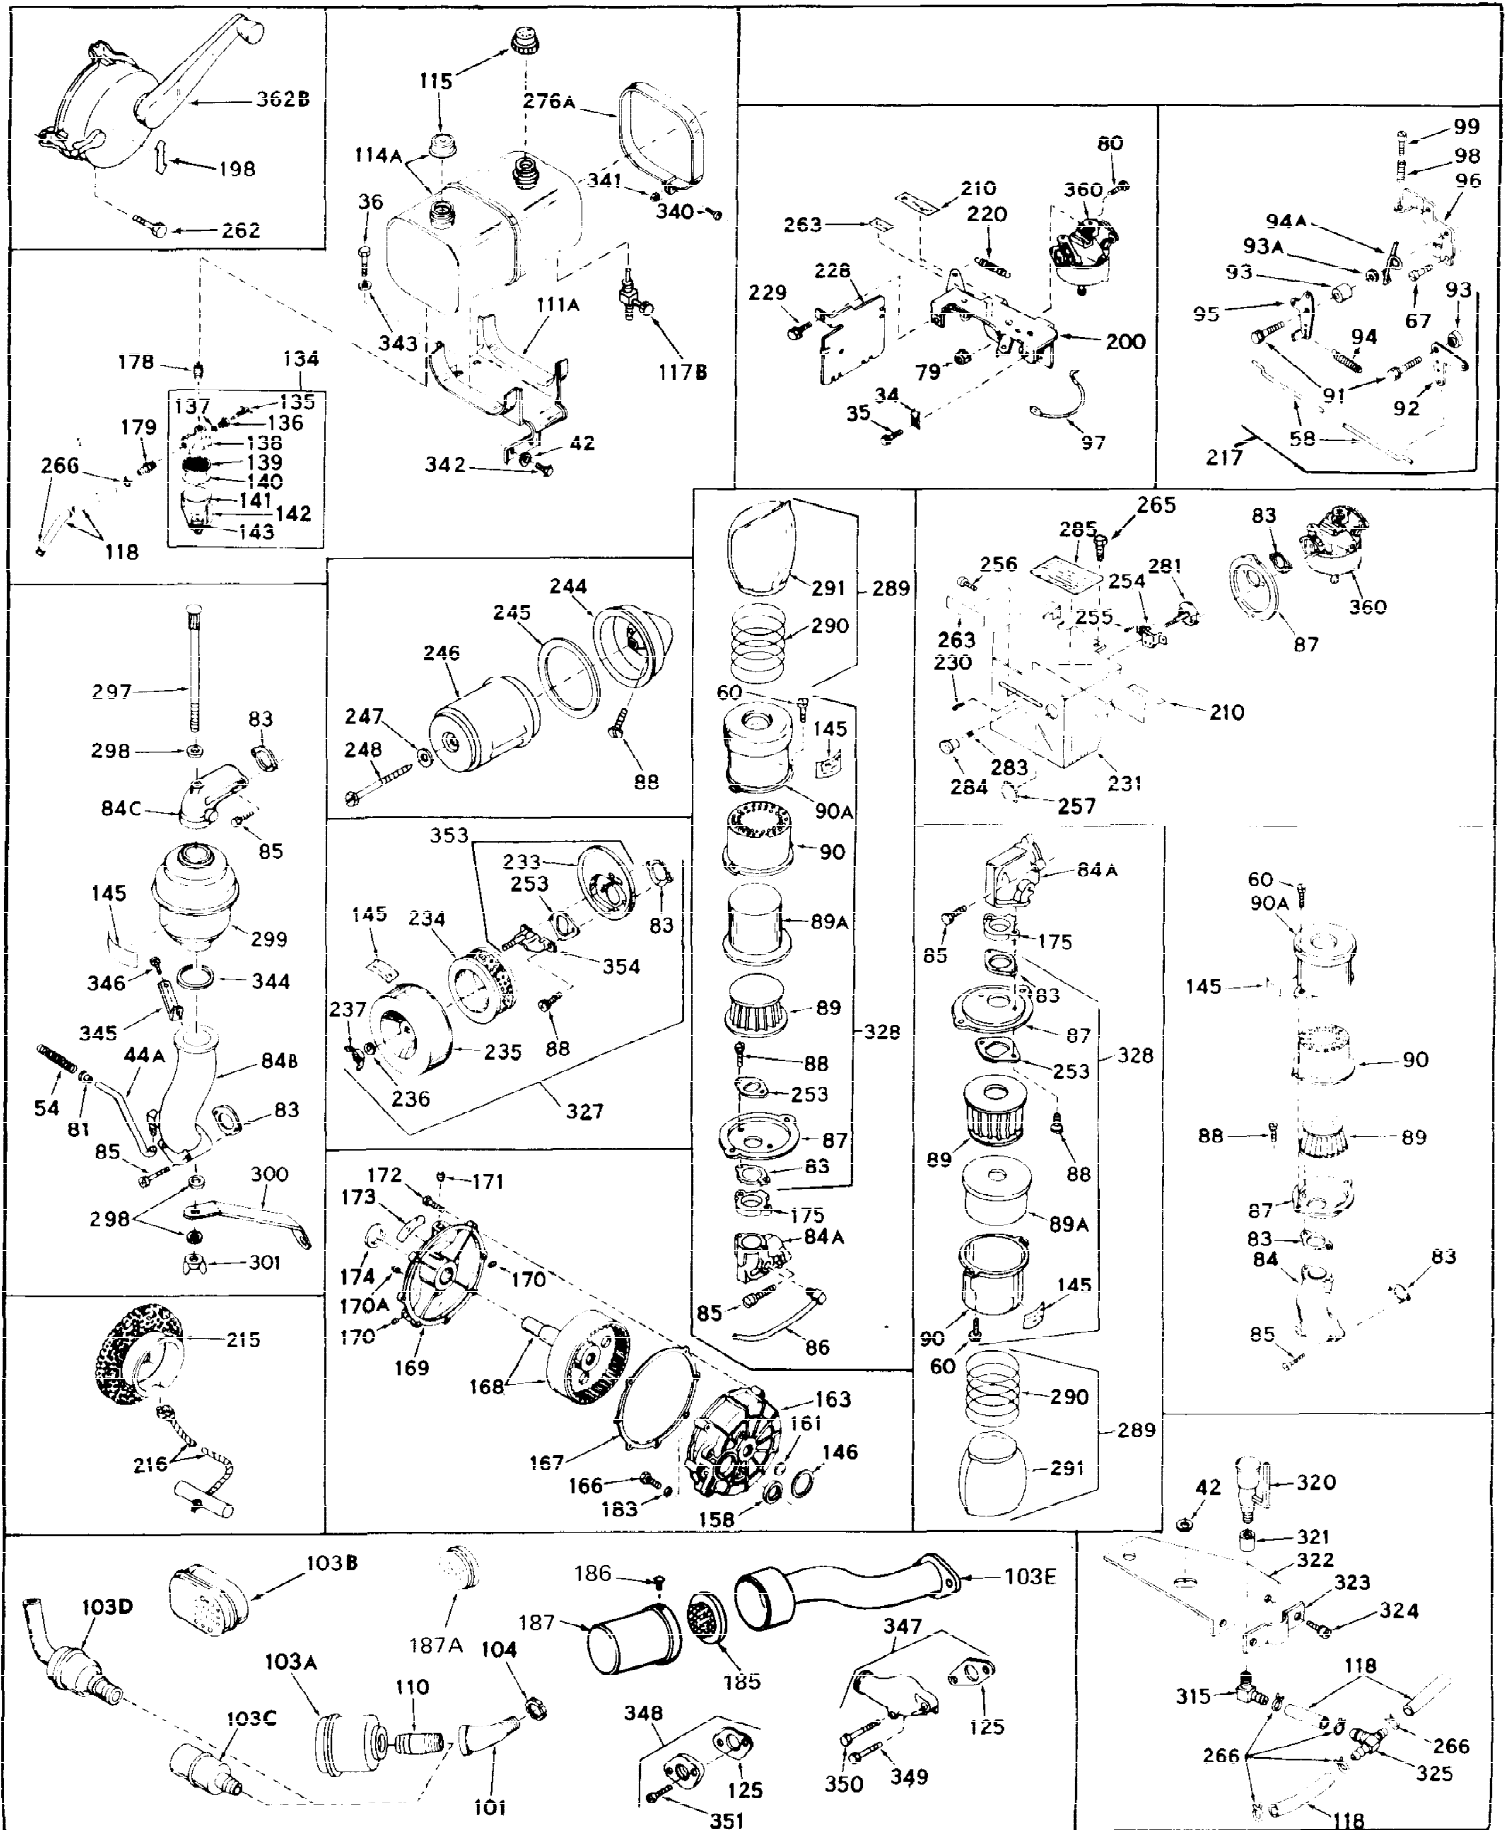

Ref #	Part Number	Qty	Description
34	27793	0	Clip, Conduit
35	28942	0	Screw
36	650697	0	Screw, Hex hd. cap, 5/16-18 x 2-1/2
36	650695	0	Screw, Hex hd. cap, 5/16-18 x 2-1/4 (Grade 8)
36	650694	0	Screw, Hex hd. cap, 5/16-18 x 2
42	26073	0	Washer, Connecting rod bolt
54	31778	0	Spring, Coil
54	28819	0	Spring, Fuel line
60	650152	0	Screw
67	650399	0	Screw, Phil. fil. hd. Sems, 10-32 x 5/8
79	29752	0	Nut
80	650572	0	Screw
83	27272	0	Gasket, Air cleaner
85	650163	0	Screw, Fil. hd. Sems, 10-32 x 7/8
85	29786	0	Screw
85	650605	0	Screw
85	650416	0	Screw, Rd. hd. Sems, 10-32 x 1
87	31691	0	Bracket, Air cleaner
88	28820	0	Screw
88	650399	0	Screw, Phil. fil. hd. Sems, 10-32 x 5/8
88	650521	0	Screw
89	30727	0	Element, Air cleaner
90	31692	0	Body, Air cleaner
91	30312	0	Screw, Hex washer hd. Sems, 10-32 x 1/2
97	31582	0	Wire Assy., Ground (Female fitting one end)
98	28569	0	Spring, Compression
98	32924	0	Spring, Compression
99	650223	0	Screw, Fil. slotted hd. Sems, 8-32 x 5/8
99	29500	0	Screw, Fil. hd. mach., Sems, 8-32 x 3/4
99	650688	0	Screw, Hex hd., 10-32 x 1-5/16" (Drilled)
101	29574	0	Elbow, Exhaust (90°)
104	28443	0	Nut, Conduit (1/8" thick)
104	32862	0	Nut, Conduit (1/4" thick)
115	32387A	0	Cap, Fuel filler (Charcoal Plastic) (Spurt)
115	33032	0	Cap, Fuel filler (Red Plastic) (Spurt)
118	29774	0	Line, Fuel (Braided 8.25")
118	30705	0	Line, Fuel (Braided 16")
118	30962	0	Line, Fuel (Braided 32")
125	27930	0	Gasket, Exhaust
145	31752	0	Decal, Air cleaner
146	28451	0	Gasket, Housing
171	24590	0	Plug, Pipe
215	28301	0	Pulley, Starter
216	590343	0	Rope & Handle Assy., Starter
228	30820	0	Baffle, Heat
229	28942	0	Screw
230	650257	0	Screw, Pan hd. Sems, 8-32 x 5/16
253	30767	0	Spacer, Air cleaner
255	28820	0	Screw
256	650760	0	Screw
257	31291	0	Plug, Cover
262	29716	0	Screw
265	650701	0	Screw, Hex washer hd. shakeproof,
266	26460	0	Clamp, Fuel line
289	730512	0	Kit, Pre-cleaner