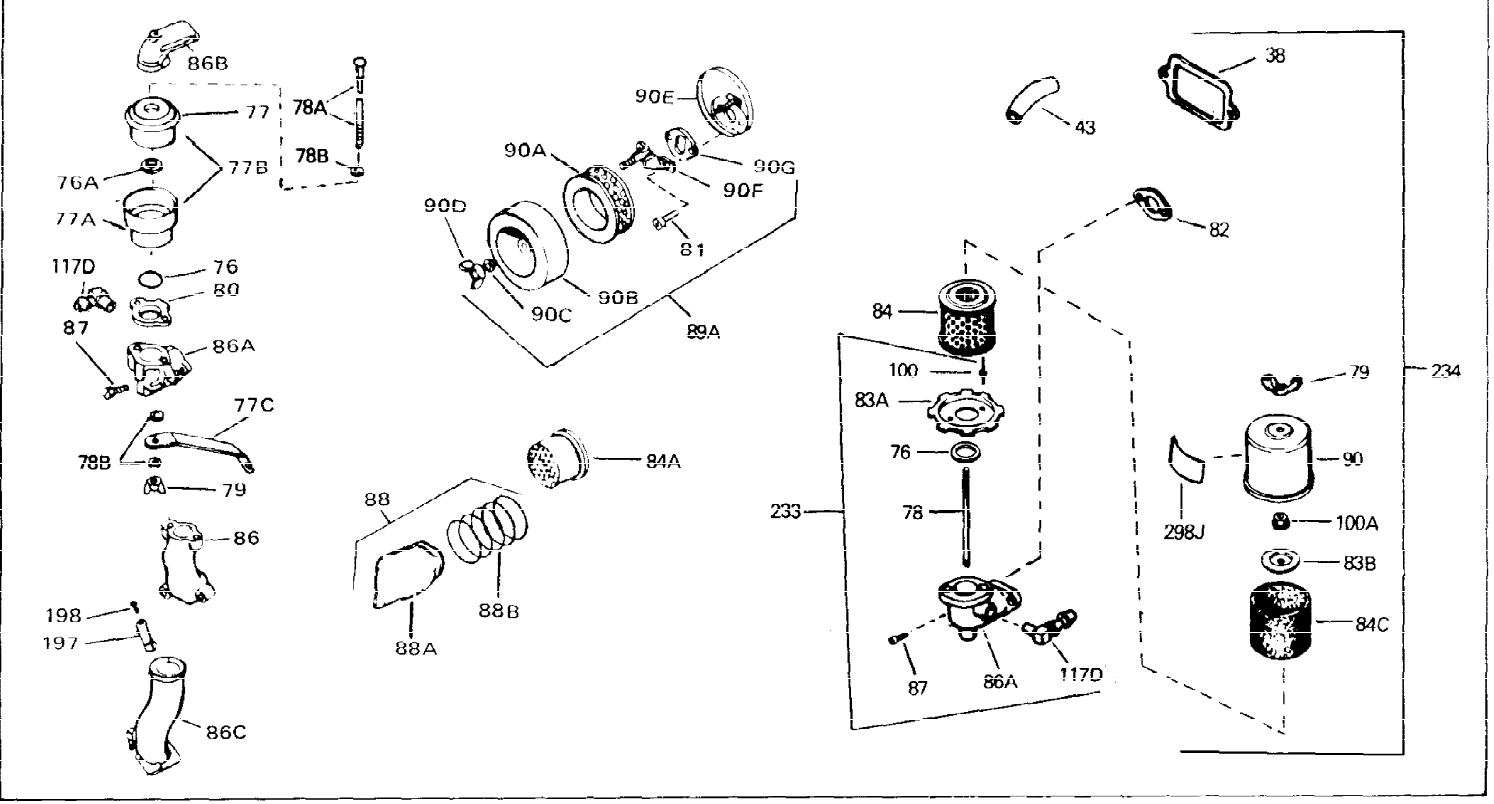

Ref #	Part Number	Qty	Description
35	26073	0	Washer, Connecting rod bolt
35	650570	0	Washer, Flat
35	650691	0	Washer, Flat
36	650694A	0	Screw, Hex flange hd., 5/16-18 x 2
36	650695A	0	Screw, Hex flange hd., 5/16-18 x 2-1/4
36	650697A	0	Screw, Hex flange hd., 5/16-18 x 2-1/2
38	27896	0	Gasket, Breather cover
43	27627	0	Tube, Breather
81	28820	0	Screw
81	30196	0	Screw
81	650521	0	Screw
82	27272	0	Gasket, Air cleaner
86A	34697	0	Elbow, Air cleaner
89A	730128	0	Cleaner Assy., Air
111A	33353	0	Bracket, Lower fuel tank
112A	33352A	0	Bracket, Upper fuel tank
113	650561	0	Screw
113A	650273	0	Screw
117B	33053	0	Valve, Fuel strainer & shut-off
117	33395	0	Fitting, Fuel line
118	33679	0	Bushing, Fuel fitting
121E	391026	0	Muffler
124A	33171	0	Screen, Muffler
124B	33185	0	Cover & Tube, Muffler
124	650578	0	Screw
125	27930	0	Gasket, Exhaust
129	32862	0	Nut, Conduit (1/4" thick)
131	29574	0	Elbow, Exhaust (90°)
134	31288	0	Muffler Adapter Kit
135	730130	0	Muffler Adapter Kit
136	6021A	0	Screw, Hex flange hd., 5/16-18 x 1-1/2
137	650697A	0	Screw, Hex flange hd., 5/16-18 x 2-1/2
138	30196	0	Screw
233	34819	0	Elbow Assy., Air cleaner
234	730561	0	Air Cleaner Kit, Dual Element upright,
273	650687	0	Screw, Pan hd. self-tap, 10-32 x 5/16