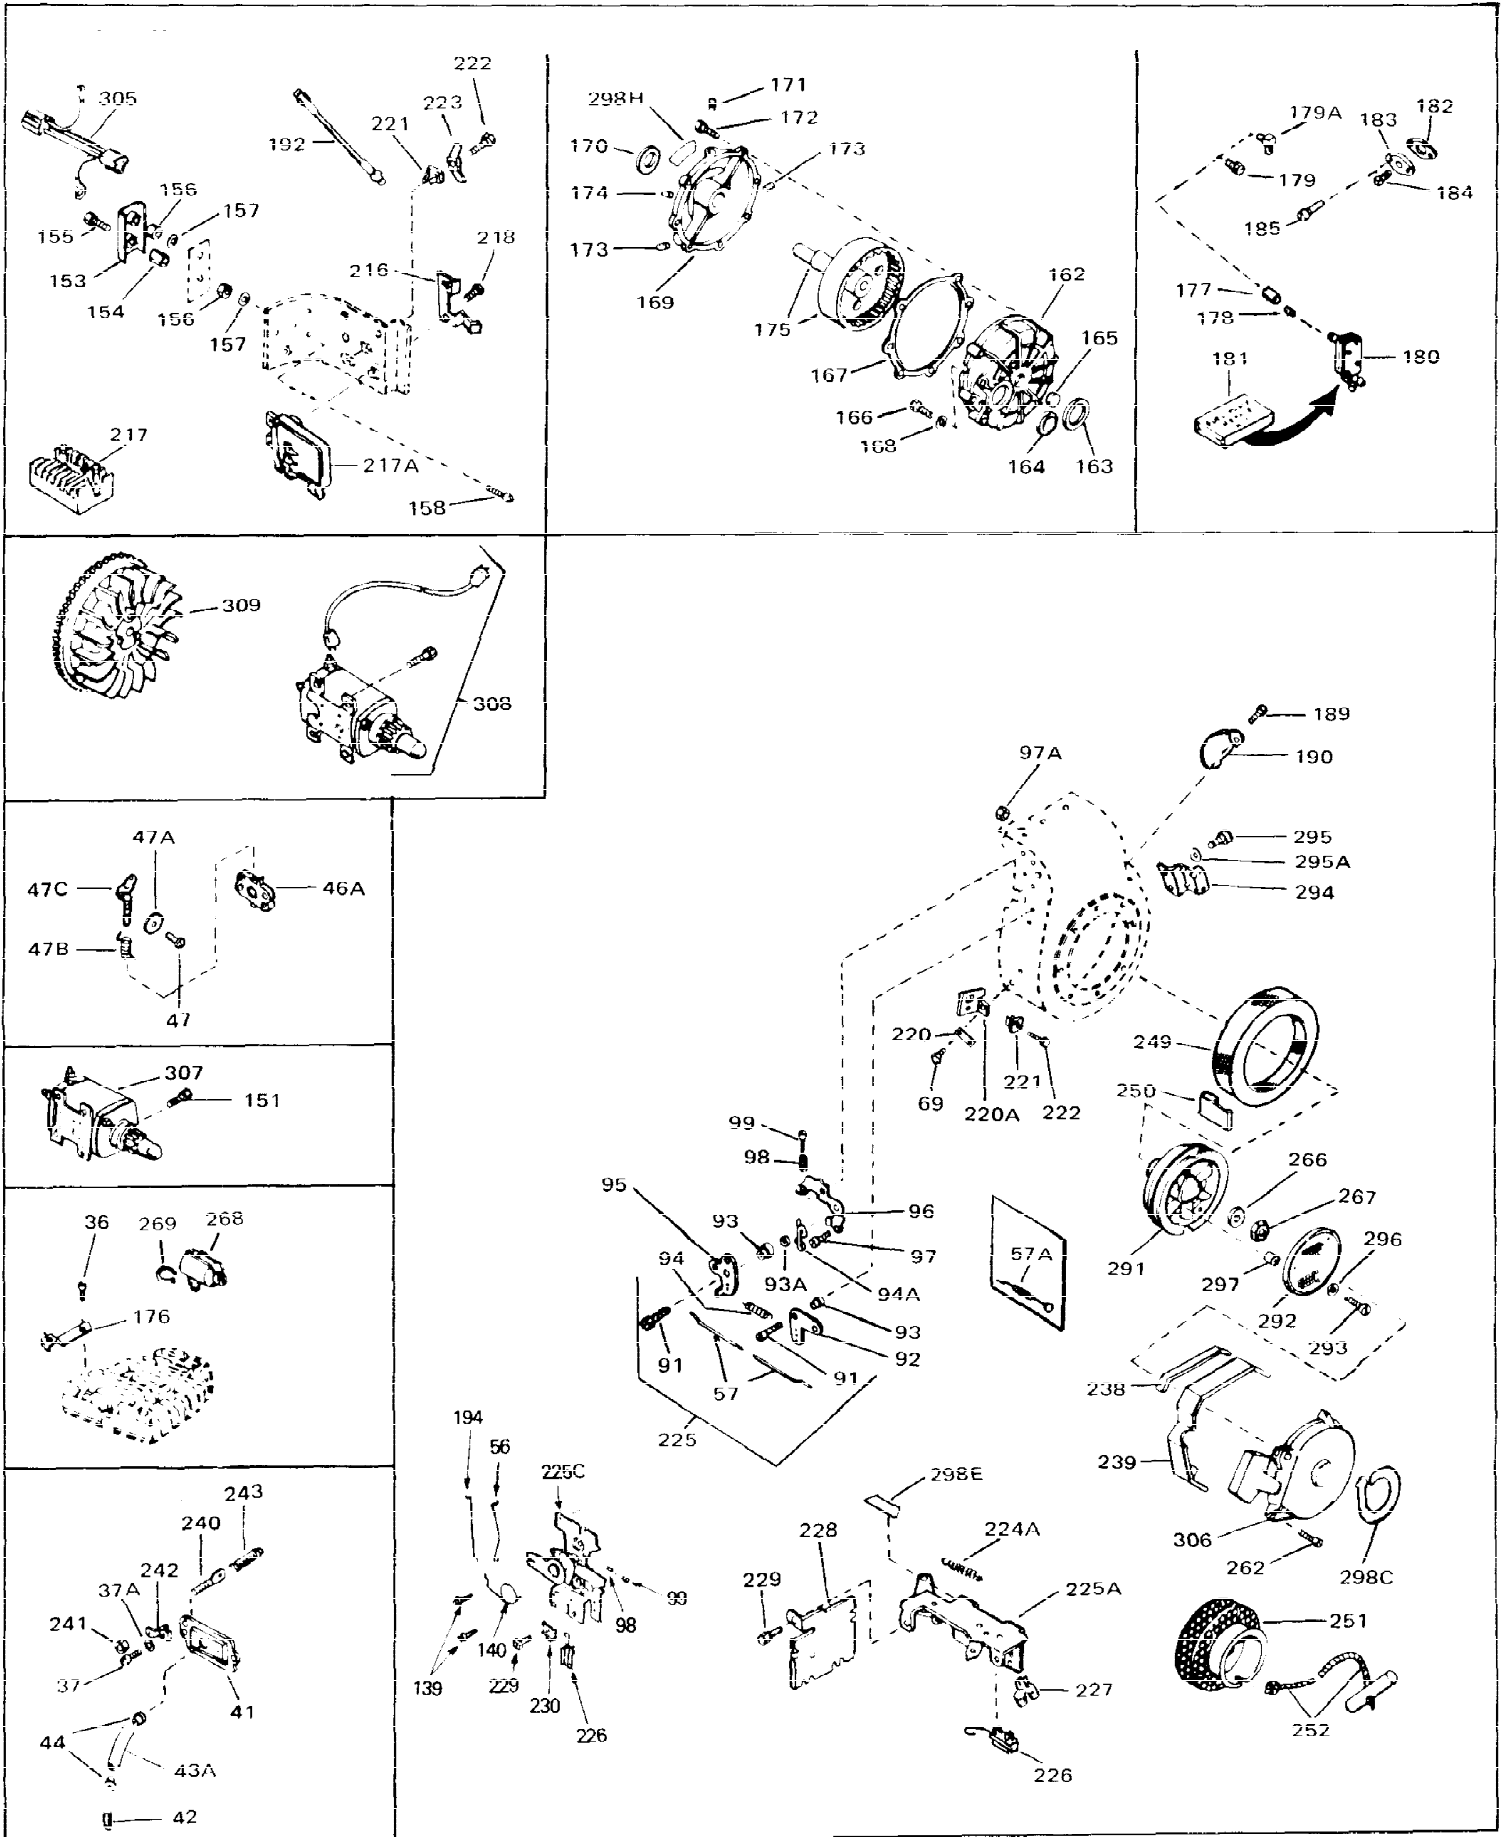

Ref #	Part Number	Qty	Description
36	650694A	0	Screw, Hex flange hd., 5/16-18 x 2
36	650695A	0	Screw, Hex flange hd., 5/16-18 x 2-1/4
36	650697A	0	Screw, Hex flange hd., 5/16-18 x 2-1/2
37	650128	0	Screw
37	650597	0	Screw, Hex washer hd., 10-24 x 5/8
37A	27261	0	Washer, Flat
41	28425	0	Cover, Valve chamber
56	32327	0	Link, Throttle
69	29747A	0	Screw
98	28569	0	Spring, Compression
98	31342	0	Spring, Compression
98	32924	0	Spring, Compression
99	29500	0	Screw, Fil. hd. mach., Sems, 8-32 x 3/4
99	650549	0	Screw
99	650688	0	Screw, Hex hd., 10-32 x 1-5/16" (Drilled
153	30064	0	Cover, Rectifier panel
154	30065	0	Nut, Long 5-40
155	30066	0	Screw
156	28728	0	Nut
157	28727	0	Lockwasher
158	28726	0	Screw, Phil. rd. hd., 5-40 x 9/16
182	32683	0	Gasket, Fuel pump
183	32955	0	Cover, Fuel pump pad
184	9556	0	Plug, Oil drain (Sq. hd. pipe, 1/8-27)
185	30688	0	Screw, Hex hd. Sems, 1/4-20 x 1/2
189	650736	0	Screw
190	33013	0	Cover, Starter bubble
225	730152	0	Control Assy., Speed
227	33177	0	Terminal
240	30845A	0	Bolt, Governor adjusting
241	33450	0	Nut, Lock
242	32328	0	Bracket, Speed adjusting
243	32329	0	Spring, Governor bolt
262	29716	0	Screw
266	650815	0	Washer, Belleville
267	8115	0	Nut, Hex
305	33018	0	Harness, Adapter
306	590420	0	Starter, Rewind
308	32386	0	Starter Motor Kit (110-120 Volt)
308	32901	0	Starter Motor Kit (110-120 Volt)
308	33328	0	Starter Motor Kit (110-120 Volt)
308	33328A	0	Starter Motor Kit (110-120 Volt)
308	33518	0	Starter Motor Kit (110-120 Volt)
308	33518A	0	Starter Motor Kit (110-120 Volt)
308	33518B	0	Starter Motor Kit (110-120 Volt)
309	30811A	0	Flywheel