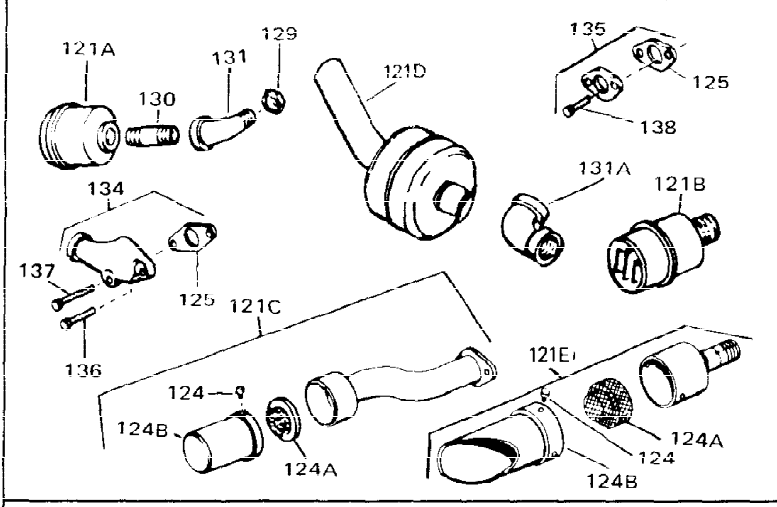

Ref #	Part Number	Qty	Description
35	26073	0	Washer, Connecting rod bolt
35	650570	0	Washer, Flat
35	650691	0	Washer, Flat
36	650694A	0	Screw, Hex flange hd., 5/16-18 x 2
36	650695A	0	Screw, Hex flange hd., 5/16-18 x 2-1/4
36	650697A	0	Screw, Hex flange hd., 5/16-18 x 2-1/2
38	27896	0	Gasket, Breather cover
43	27627	0	Tube, Breather
81	28820	0	Screw
81	30196	0	Screw
81	650521	0	Screw
82	27272	0	Gasket, Air cleaner
86A	34697	0	Elbow, Air cleaner
89A	730128	0	Cleaner Assy., Air
111A	33353	0	Bracket, Lower fuel tank
112A	33352A	0	Bracket, Upper fuel tank
113	650561	0	Screw
113A	650273	0	Screw
117B	33053	0	Valve, Fuel strainer & shut-off
117	33395	0	Fitting, Fuel line
118	33679	0	Bushing, Fuel fitting
121E	391026	0	Muffler
124A	33171	0	Screen, Muffler
124B	33185	0	Cover & Tube, Muffler
124	650578	0	Screw
125	27930	0	Gasket, Exhaust
129	32862	0	Nut, Conduit (1/4" thick)
131	29574	0	Elbow, Exhaust (90°)
134	31288	0	Muffler Adapter Kit
135	730130	0	Muffler Adapter Kit
136	6021A	0	Screw, Hex flange hd., 5/16-18 x 1-1/2
137	650697A	0	Screw, Hex flange hd., 5/16-18 x 2-1/2
138	30196	0	Screw
233	34819	0	Elbow Assy., Air cleaner
234	730561	0	Air Cleaner Kit, Dual Element upright,
273	650687	0	Screw, Pan hd. self-tap, 10-32 x 5/16