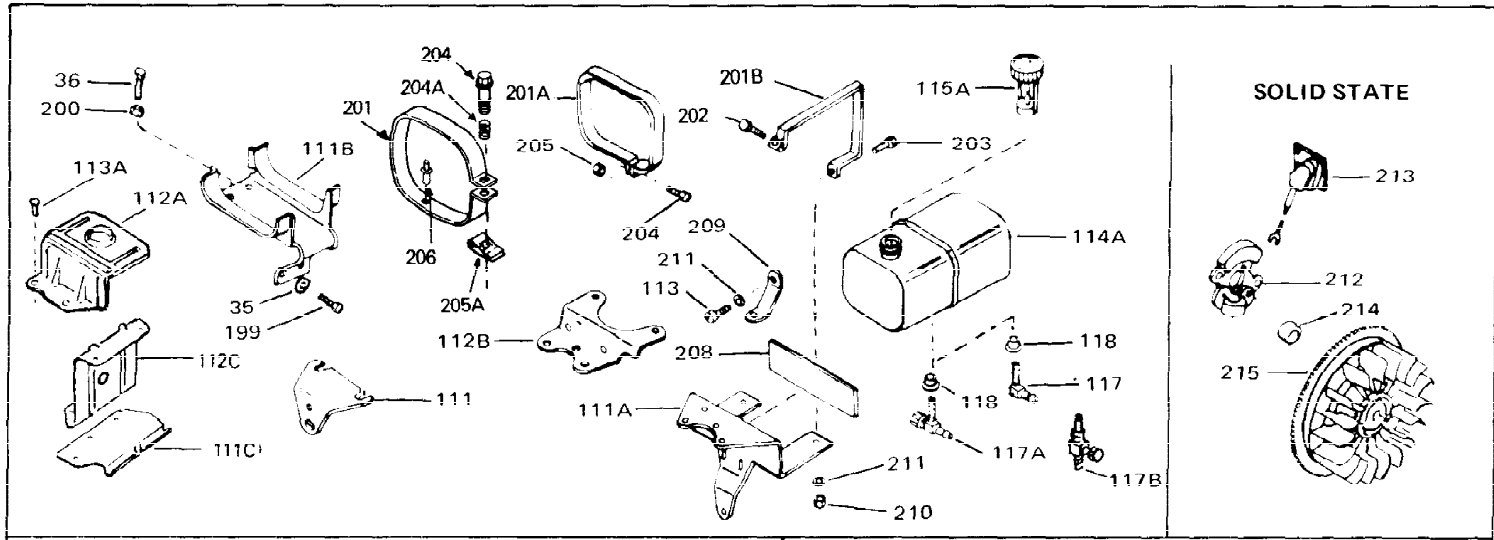

Ref #	Part Number	Qty	Description
35	26073	0	Washer, Connecting rod bolt
35	650570	0	Washer, Flat
35	650691	0	Washer, Flat
36	650694A	0	Screw, Hex flange hd., 5/16-18 x 2
36	650695A	0	Screw, Hex flange hd., 5/16-18 x 2-1/4
36	650697A	0	Screw, Hex flange hd., 5/16-18 x 2-1/2
38	27896	0	Gasket, Breather cover
43	27627	0	Tube, Breather
81	28820	0	Screw
81	30196	0	Screw
81	650521	0	Screw
82	27272	0	Gasket, Air cleaner
86A	34697	0	Elbow, Air cleaner
89A	730128	0	Cleaner Assy., Air
111A	33353	0	Bracket, Lower fuel tank
112A	33352A	0	Bracket, Upper fuel tank
113	650561	0	Screw
113A	650273	0	Screw
117B	33053	0	Valve, Fuel strainer & shut-off
117	33395	0	Fitting, Fuel line
118	33679	0	Bushing, Fuel fitting
121E	391026	0	Muffler
124A	33171	0	Screen, Muffler
124B	33185	0	Cover & Tube, Muffler
124	650578	0	Screw
125	27930	0	Gasket, Exhaust
129	32862	0	Nut, Conduit (1/4" thick)
131	29574	0	Elbow, Exhaust (90°)
134	31288	0	Muffler Adapter Kit
135	730130	0	Muffler Adapter Kit
136	6021A	0	Screw, Hex flange hd., 5/16-18 x 1-1/2
137	650697A	0	Screw, Hex flange hd., 5/16-18 x 2-1/2
138	30196	0	Screw
233	34819	0	Elbow Assy., Air cleaner
234	730561	0	Air Cleaner Kit, Dual Element upright,
273	650687	0	Screw, Pan hd. self-tap, 10-32 x 5/16