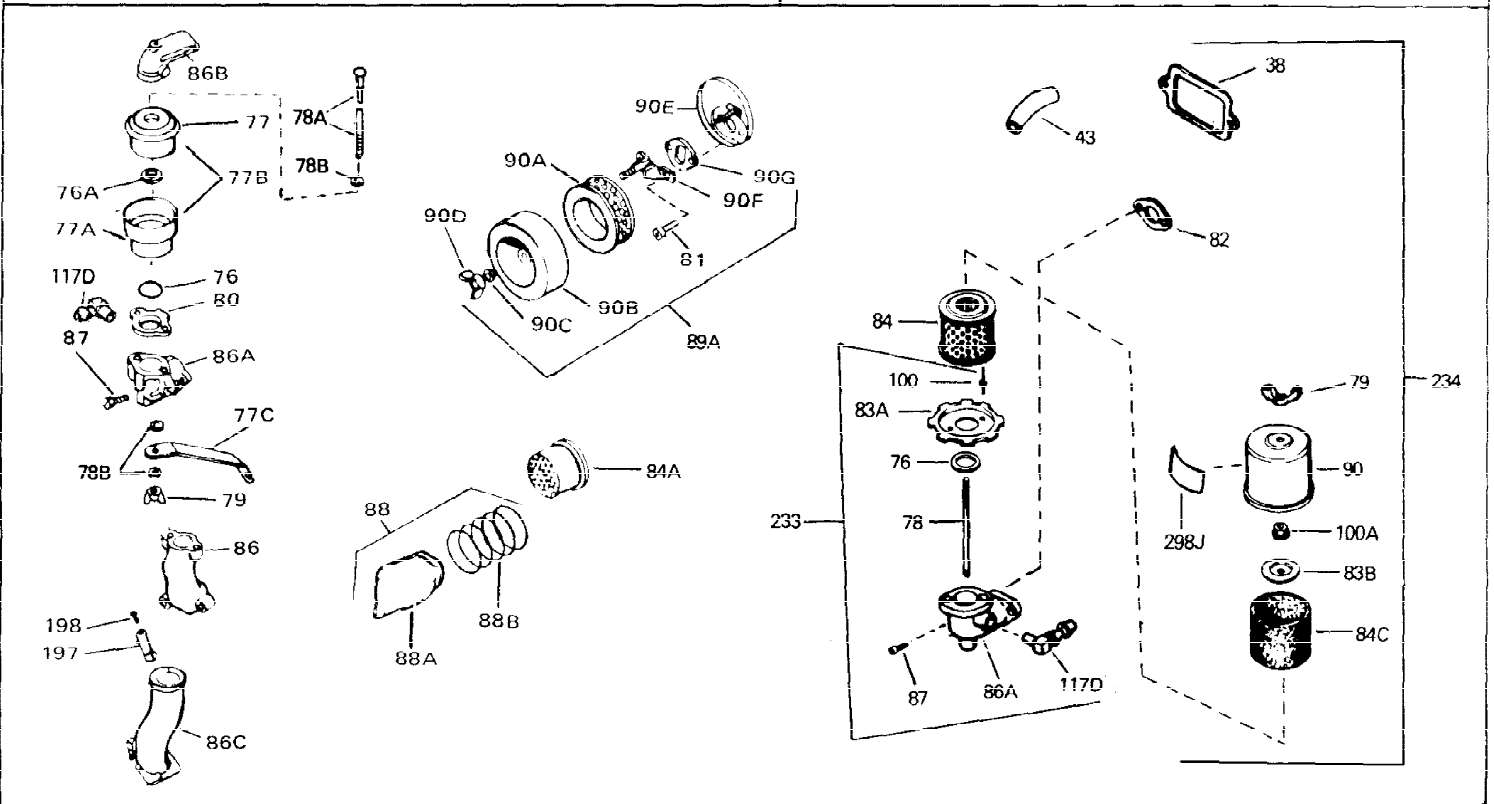

Ref #	Part Number	Qty	Description
35	26073	0	Washer, Connecting rod bolt
35	650570	0	Washer, Flat
35	650691	0	Washer, Flat
36	650694A	0	Screw, Hex flange hd., 5/16-18 x 2
36	650695A	0	Screw, Hex flange hd., 5/16-18 x 2-1/4
36	650697A	0	Screw, Hex flange hd., 5/16-18 x 2-1/2
38	27896	0	Gasket, Breather cover
43	27627	0	Tube, Breather
81	28820	0	Screw
81	30196	0	Screw
81	650521	0	Screw
82	27272	0	Gasket, Air cleaner
84A	31700	0	Element, Air cleaner
86A	34697	0	Elbow, Air cleaner
89A	730128	0	Cleaner Assy., Air
111A	33353	0	Bracket, Lower fuel tank
112A	33352A	0	Bracket, Upper fuel tank
113A	650273	0	Screw
113	650561	0	Screw
117	33395	0	Fitting, Fuel line
117B	33053	0	Valve, Fuel strainer & shut-off
118	33679	0	Bushing, Fuel fitting
121E	391026	0	Muffler
124A	33171	0	Screen, Muffler
124B	33185	0	Cover & Tube, Muffler
124	650578	0	Screw
125	27930	0	Gasket, Exhaust
134	31288	0	Muffler Adapter Kit
135	730130	0	Muffler Adapter Kit
136	6021A	0	Screw, Hex flange hd., 5/16-18 x 1-1/2
137	650697A	0	Screw, Hex flange hd., 5/16-18 x 2-1/2
138	30196	0	Screw
233	34819	0	Elbow Assy., Air cleaner
234	730561	0	Air Cleaner Kit, Dual Element upright,
273	650687	0	Screw, Pan hd. self-tap, 10-32 x 5/16