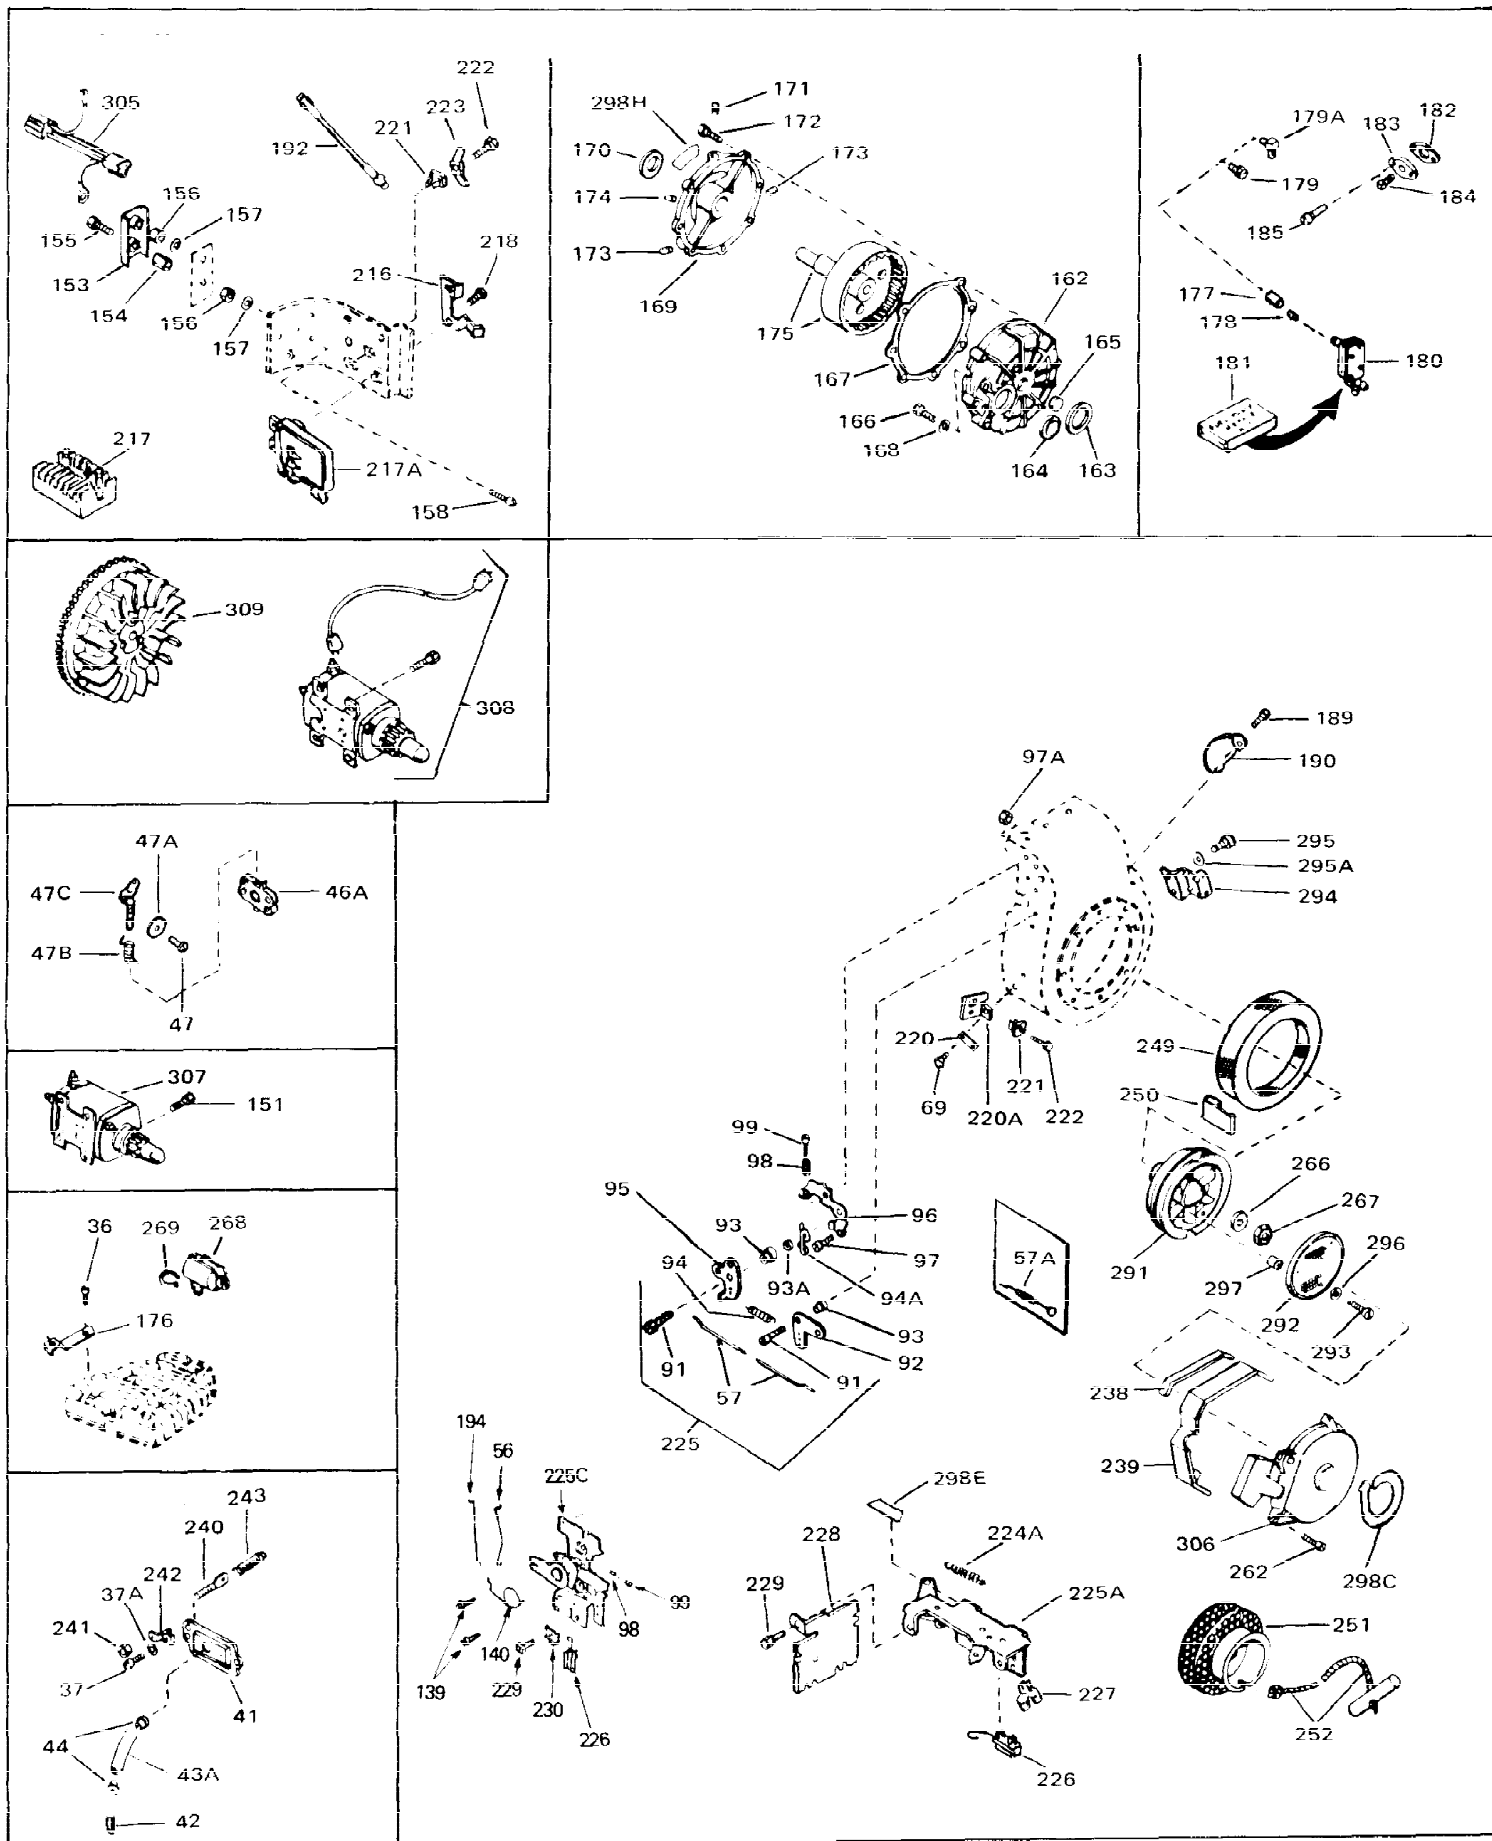

Ref #	Part Number	Qty	Description
36	650694A	0	Screw, Hex flange hd., 5/16-18 x 2
36	650695A	0	Screw, Hex flange hd., 5/16-18 x 2-1/4
36	650697A	0	Screw, Hex flange hd., 5/16-18 x 2-1/2
37	650128	0	Screw
37	650597	0	Screw, Hex washer hd., 10-24 x 5/8
37A	27261	0	Washer, Flat
41	28425	0	Cover, Valve chamber
56	31710	0	Link, Throttle
69	29747A	0	Screw
98	32924	0	Spring, Compression
98	28569	0	Spring, Compression
98	31342	0	Spring, Compression
99	29500	0	Screw, Fil. hd. mach., Sems, 8-32 x 3/4
99	650549	0	Screw
99	650688	0	Screw, Hex hd., 10-32 x 1-5/16" (Drilled
182	32683	0	Gasket, Fuel pump
183	32955	0	Cover, Fuel pump pad
184	9556	0	Plug, Oil drain (Sq. hd. pipe, 1/8-27)
185	30688	0	Screw, Hex hd. Sems, 1/4-20 x 1/2
225	730152	0	Control Assy., Speed
226	610973	0	Terminal Assy.
227	33177	0	Terminal
229	28942	0	Screw
230	27793	0	Clip, Conduit
251	28301	0	Pulley, Starter
252	590343	0	Rope & Handle Assy., Starter
266	650815	0	Washer, Belleville
267	8115	0	Nut, Hex
305	33018	0	Harness, Adapter
308	32386	0	Starter Motor Kit (110-120 Volt)
308	32901	0	Starter Motor Kit (110-120 Volt)
308	33328	0	Starter Motor Kit (110-120 Volt)
308	33328A	0	Starter Motor Kit (110-120 Volt)
308	33518	0	Starter Motor Kit (110-120 Volt)
308	33518A	0	Starter Motor Kit (110-120 Volt)
308	33518B	0	Starter Motor Kit (110-120 Volt)
309	30811A	0	Flywheel