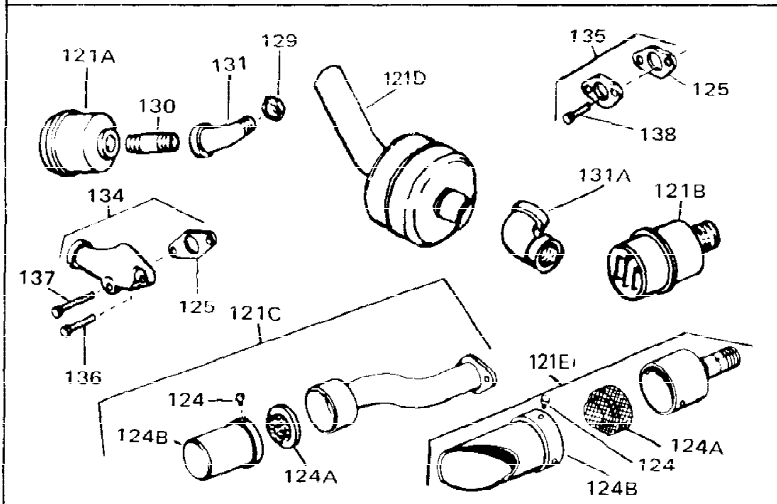

Ref #	Part Number	Qty	Description
35	26073	0	Washer, Connecting rod bolt
35	650570	0	Washer, Flat
35	650691	0	Washer, Flat
36	650694A	0	Screw, Hex flange hd., 5/16-18 x 2
36	650695A	0	Screw, Hex flange hd., 5/16-18 x 2-1/4
36	650697A	0	Screw, Hex flange hd., 5/16-18 x 2-1/2
38	27896	0	Gasket, Breather cover
43	27627	0	Tube, Breather
81	28820	0	Screw
81	30196	0	Screw
81	650521	0	Screw
82	27272	0	Gasket, Air cleaner
84A	31700	0	Element, Air cleaner
86A	34697	0	Elbow, Air cleaner
89A	730128	0	Cleaner Assy., Air
111A	33353	0	Bracket, Lower fuel tank
112A	33352A	0	Bracket, Upper fuel tank
113A	650273	0	Screw
113	650561	0	Screw
117	33395	0	Fitting, Fuel line
117B	33053	0	Valve, Fuel strainer & shut-off
118	33679	0	Bushing, Fuel fitting
121E	391026	0	Muffler
124A	33171	0	Screen, Muffler
124B	33185	0	Cover & Tube, Muffler
124	650578	0	Screw
125	27930	0	Gasket, Exhaust
134	31288	0	Muffler Adapter Kit
135	730130	0	Muffler Adapter Kit
136	6021A	0	Screw, Hex flange hd., 5/16-18 x 1-1/2
137	650697A	0	Screw, Hex flange hd., 5/16-18 x 2-1/2
138	30196	0	Screw
233	34819	0	Elbow Assy., Air cleaner
234	730561	0	Air Cleaner Kit, Dual Element upright,
273	650687	0	Screw, Pan hd. self-tap, 10-32 x 5/16