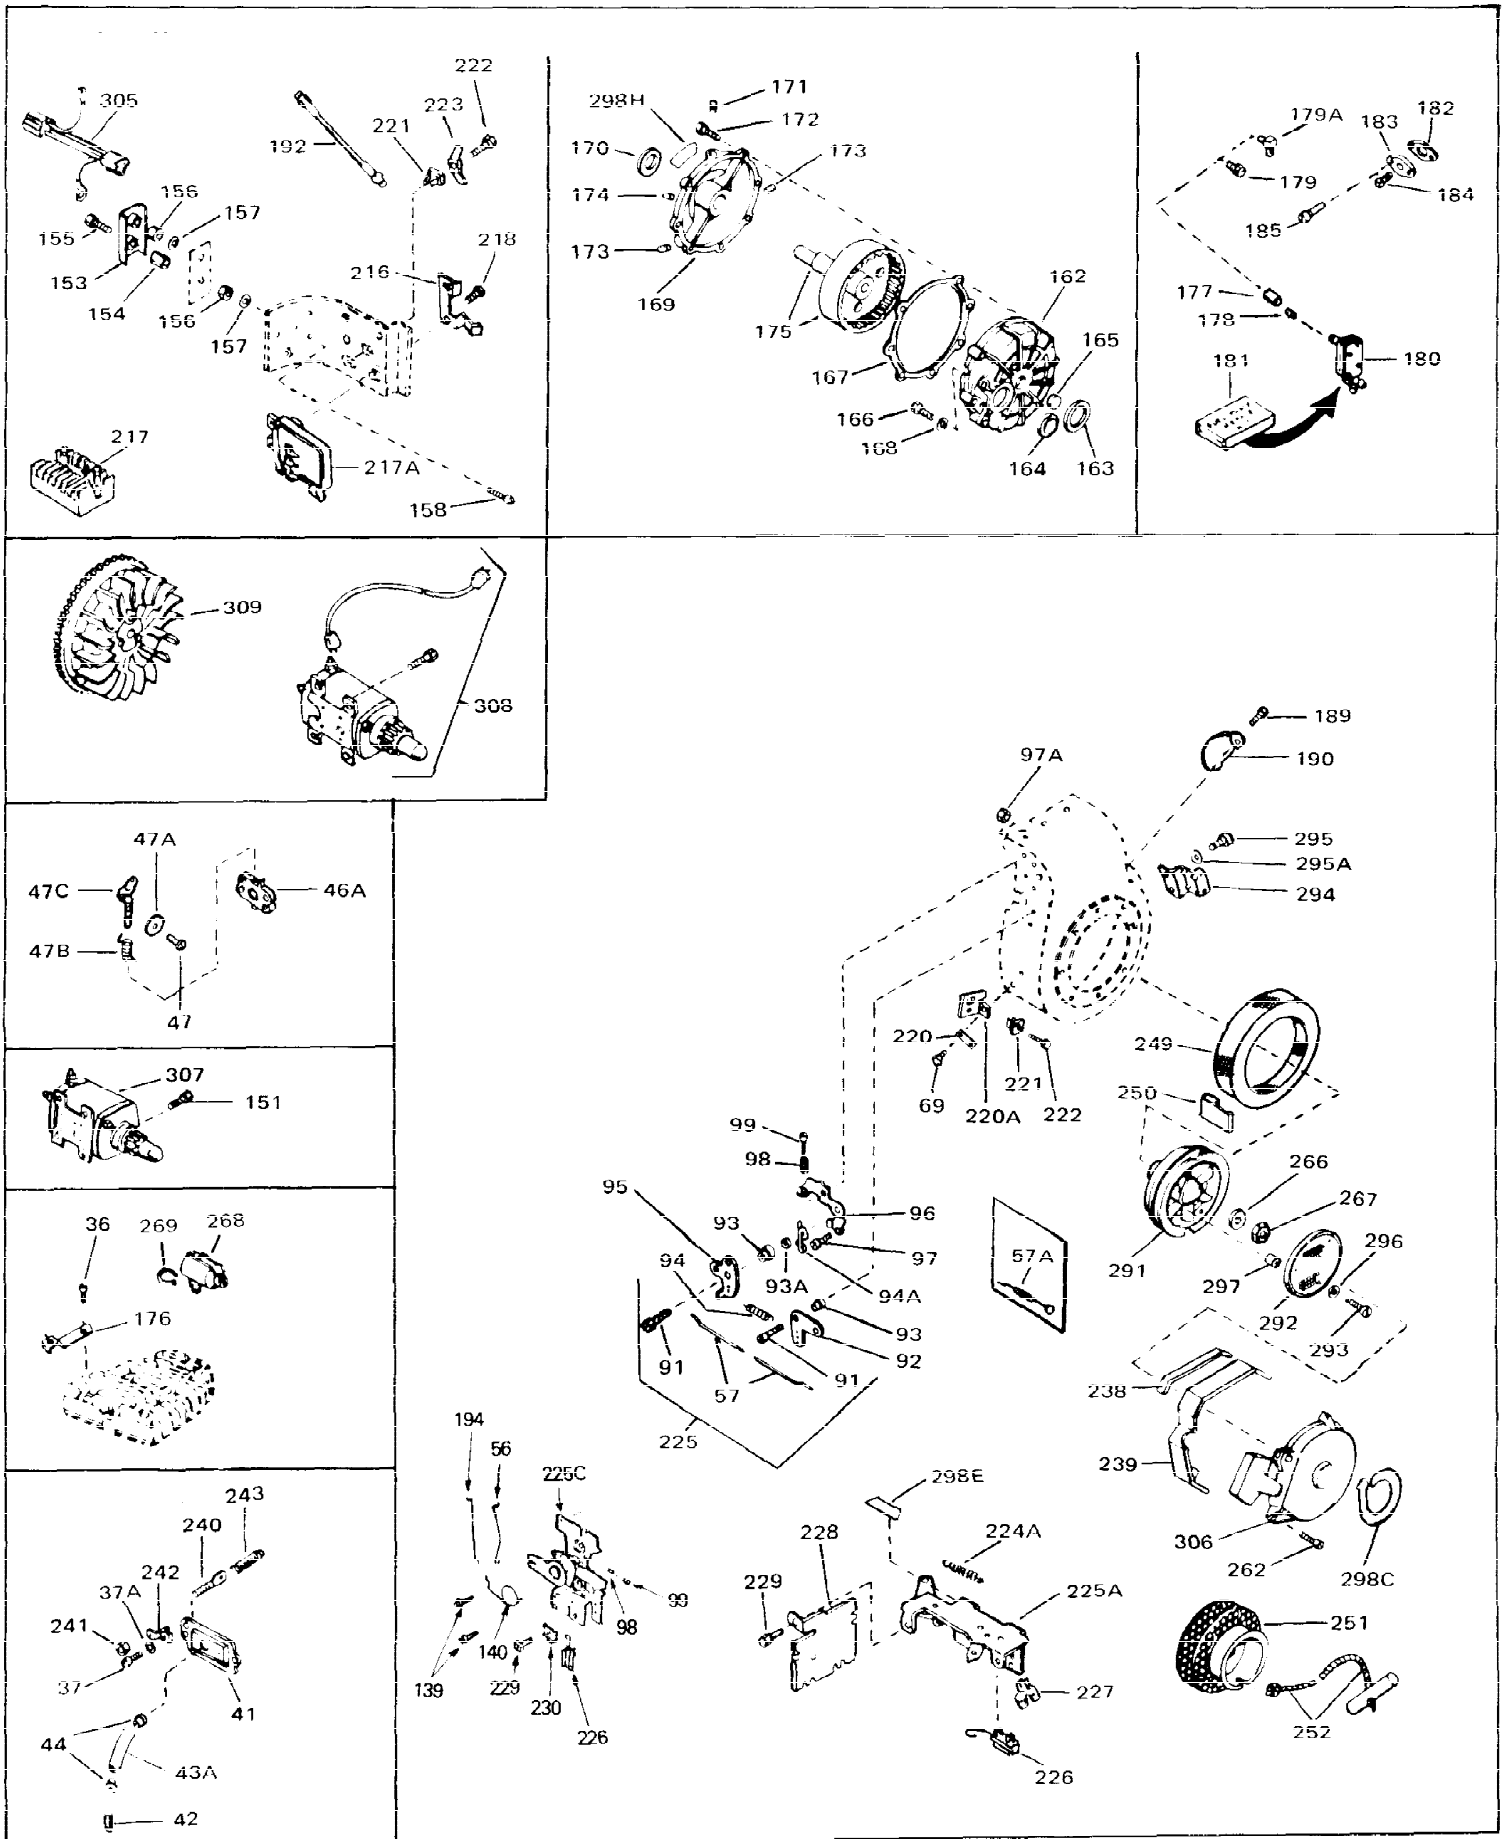

Ref #	Part Number	Qty	Description
36	650694A	0	Screw, Hex flange hd., 5/16-18 x 2
36	650695A	0	Screw, Hex flange hd., 5/16-18 x 2-1/4
36	650697A	0	Screw, Hex flange hd., 5/16-18 x 2-1/2
37	650128	0	Screw
37	650597	0	Screw, Hex washer hd., 10-24 x 5/8
37A	27261	0	Washer, Flat
41	28425	0	Cover, Valve chamber
56	30824	0	Link, Throttle
69	29747A	0	Screw
98	28569	0	Spring, Compression
98	31342	0	Spring, Compression
98	32924	0	Spring, Compression
99	29500	0	Screw, Fil. hd. mach., Sems, 8-32 x 3/4
99	650549	0	Screw
99	650688	0	Screw, Hex hd., 10-32 x 1-5/16" (Drilled
182	32683	0	Gasket, Fuel pump
183	32955	0	Cover, Fuel pump pad
184	9556	0	Plug, Oil drain (Sq. hd. pipe, 1/8-27)
185	30688	0	Screw, Hex hd. Sems, 1/4-20 x 1/2
224A	30826	0	Spring, Extension
225	730152	0	Control Assy., Speed
225A	33110A	0	Control Assy., Speed (Remote)
226	610973	0	Terminal Assy.
227	33177	0	Terminal
228	30820	0	Baffle, Heat
229	28942	0	Screw
230	27793	0	Clip, Conduit
266	650815	0	Washer, Belleville
267	8115	0	Nut, Hex
291	31753	0	Pulley, Rope starter
292	31756	0	Screen, Air
293	650597	0	Screw, Hex washer hd., 10-24 x 5/8
294	31755	0	Bracket, Guard
295	28942	0	Screw
297	31880	0	Spacer, Screen
298C	32187	0	Decal, Super-start
305	33018	0	Harness, Adapter
308	32386	0	Starter Motor Kit (110-120 Volt)
308	32901	0	Starter Motor Kit (110-120 Volt)
308	33328	0	Starter Motor Kit (110-120 Volt)
308	33328A	0	Starter Motor Kit (110-120 Volt)
308	33518	0	Starter Motor Kit (110-120 Volt)
308	33518A	0	Starter Motor Kit (110-120 Volt)
308	33518B	0	Starter Motor Kit (110-120 Volt)
309	30811A	0	Flywheel