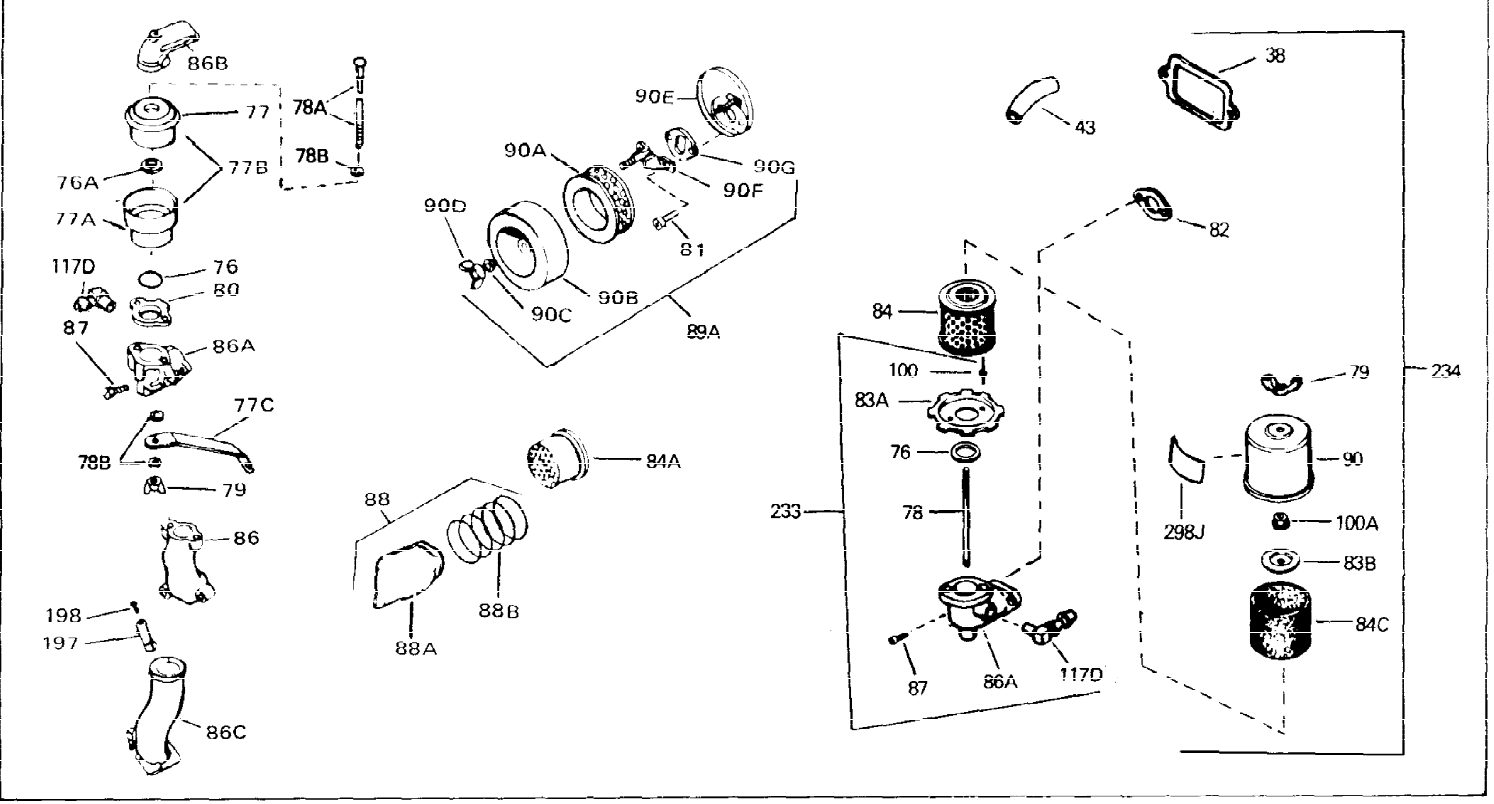

Ref #	Part Number	Qty	Description
35	26073	0	Washer, Connecting rod bolt
35	650570	0	Washer, Flat
35	650691	0	Washer, Flat
36	650694A	0	Screw, Hex flange hd., 5/16-18 x 2
36	650695A	0	Screw, Hex flange hd., 5/16-18 x 2-1/4
36	650697A	0	Screw, Hex flange hd., 5/16-18 x 2-1/2
38	27896	0	Gasket, Breather cover
81	28820	0	Screw
81	30196	0	Screw
81	650521	0	Screw
82	27272	0	Gasket, Air cleaner
84A	31700	0	Element, Air cleaner
86A	34697	0	Elbow, Air cleaner
89A	730128	0	Cleaner Assy., Air
111B	34823	0	Bracket, Lower fuel tank
113	30688	0	Screw, Hex hd. Sems, 1/4-20 x 1/2
114A	31977	0	Tank Assy., Fuel (6 qt.)
117B	33053	0	Valve, Fuel strainer & shut-off
117	28584	0	Strainer & Elbow
121E	391026	0	Muffler
124A	33171	0	Screen, Muffler
124B	33185	0	Cover & Tube, Muffler
124	650578	0	Screw
125	27930	0	Gasket, Exhaust
134	31288	0	Muffler Adapter Kit
135	730130	0	Muffler Adapter Kit
136	6021A	0	Screw, Hex flange hd., 5/16-18 x 1-1/2
137	650697A	0	Screw, Hex flange hd., 5/16-18 x 2-1/2
138	30196	0	Screw
199	29212	0	Screw
200	650570	0	Washer, Flat
201A	31979	0	Strap, Fuel tank
204	650451	0	Screw
205	650456	0	Nut, Lock
233	34819	0	Elbow Assy., Air cleaner
234	730561	0	Air Cleaner Kit, Dual Element upright,
273	650687	0	Screw, Pan hd. self-tap, 10-32 x 5/16