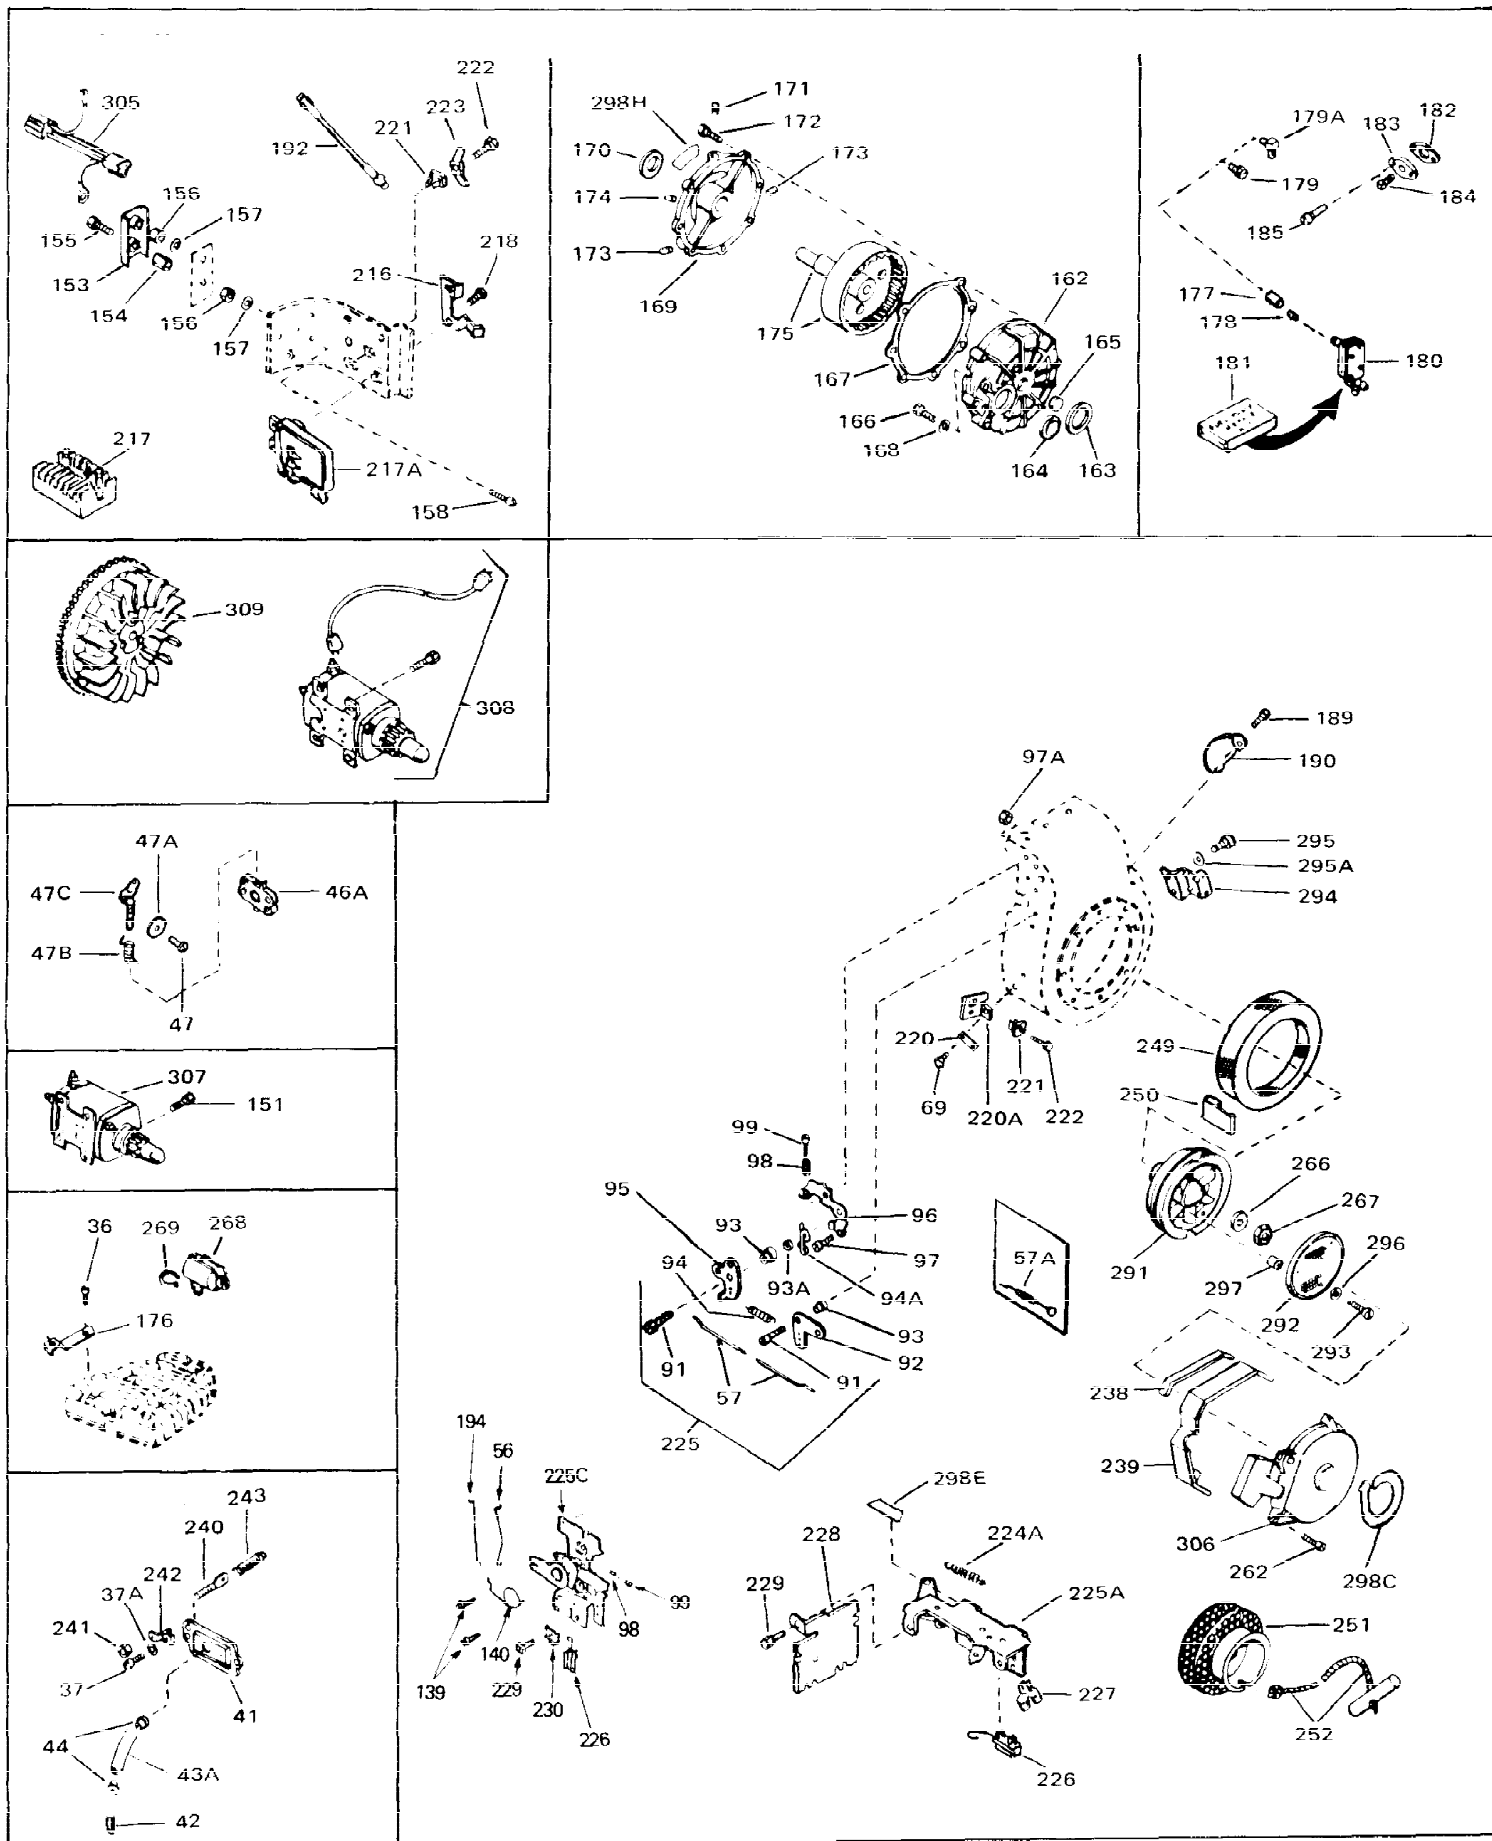

Ref #	Part Number	Qty	Description
36	650694A	0	Screw, Hex flange hd., 5/16-18 x 2
36	650695A	0	Screw, Hex flange hd., 5/16-18 x 2-1/4
36	650697A	0	Screw, Hex flange hd., 5/16-18 x 2-1/2
37	650128	0	Screw
37	650597	0	Screw, Hex washer hd., 10-24 x 5/8
37A	27261	0	Washer, Flat
41	28425	0	Cover, Valve chamber
43A	32447	0	Tube, Breather
44	32446	0	Grommet, Breather tube
56	30824	0	Link, Throttle
69	29747A	0	Screw
98	31342	0	Spring, Compression
98	32924	0	Spring, Compression
98	28569	0	Spring, Compression
99	29500	0	Screw, Fil. hd. mach., Sems, 8-32 x 3/4
99	650549	0	Screw
99	650688	0	Screw, Hex hd., 10-32 x 1-5/16" (Drilled
182	32683	0	Gasket, Fuel pump
183	32955	0	Cover, Fuel pump pad
184	9556	0	Plug, Oil drain (Sq. hd. pipe, 1/8-27)
185	30688	0	Screw, Hex hd. Sems, 1/4-20 x 1/2
224A	30826	0	Spring, Extension
225	730152	0	Control Assy., Speed
225A	33110A	0	Control Assy., Speed (Remote)
226	610973	0	Terminal Assy.
227	33177	0	Terminal
229	28942	0	Screw
230	27793	0	Clip, Conduit
262	29716	0	Screw
266	650815	0	Washer, Belleville
267	8115	0	Nut, Hex
305	33018	0	Harness, Adapter
306	590420	0	Starter, Rewind
308	32386	0	Starter Motor Kit (110-120 Volt)
308	32901	0	Starter Motor Kit (110-120 Volt)
308	33328	0	Starter Motor Kit (110-120 Volt)
308	33328A	0	Starter Motor Kit (110-120 Volt)
308	33518	0	Starter Motor Kit (110-120 Volt)
308	33518A	0	Starter Motor Kit (110-120 Volt)
308	33518B	0	Starter Motor Kit (110-120 Volt)
309	30811A	0	Flywheel