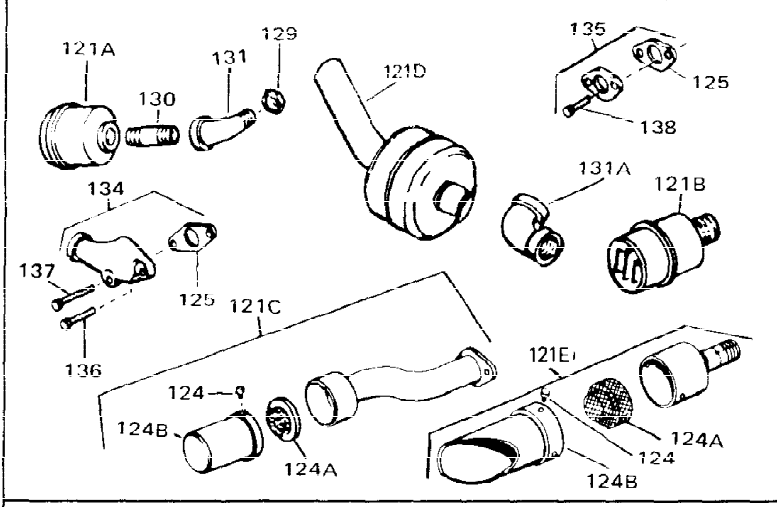

Ref #	Part Number	Qty	Description
35	26073	0	Washer, Connecting rod bolt
35	650570	0	Washer, Flat
35	650691	0	Washer, Flat
36	650694A	0	Screw, Hex flange hd., 5/16-18 x 2
36	650695A	0	Screw, Hex flange hd., 5/16-18 x 2-1/4
36	650697A	0	Screw, Hex flange hd., 5/16-18 x 2-1/2
38	27896	0	Gasket, Breather cover
81	28820	0	Screw
81	30196	0	Screw
81	650521	0	Screw
82	27272	0	Gasket, Air cleaner
84A	31700	0	Element, Air cleaner
86A	34697	0	Elbow, Air cleaner
89A	730128	0	Cleaner Assy., Air
111B	34823	0	Bracket, Lower fuel tank
113	30688	0	Screw, Hex hd. Sems, 1/4-20 x 1/2
114A	31977	0	Tank Assy., Fuel (6 qt.)
117B	33053	0	Valve, Fuel strainer & shut-off
117	28584	0	Strainer & Elbow
121E	391026	0	Muffler
124A	33171	0	Screen, Muffler
124B	33185	0	Cover & Tube, Muffler
124	650578	0	Screw
125	27930	0	Gasket, Exhaust
134	31288	0	Muffler Adapter Kit
135	730130	0	Muffler Adapter Kit
136	6021A	0	Screw, Hex flange hd., 5/16-18 x 1-1/2
137	650697A	0	Screw, Hex flange hd., 5/16-18 x 2-1/2
138	30196	0	Screw
199	29212	0	Screw
200	650570	0	Washer, Flat
201A	31979	0	Strap, Fuel tank
204	650451	0	Screw
205	650456	0	Nut, Lock
233	34819	0	Elbow Assy., Air cleaner
234	730561	0	Air Cleaner Kit, Dual Element upright,
273	650687	0	Screw, Pan hd. self-tap, 10-32 x 5/16