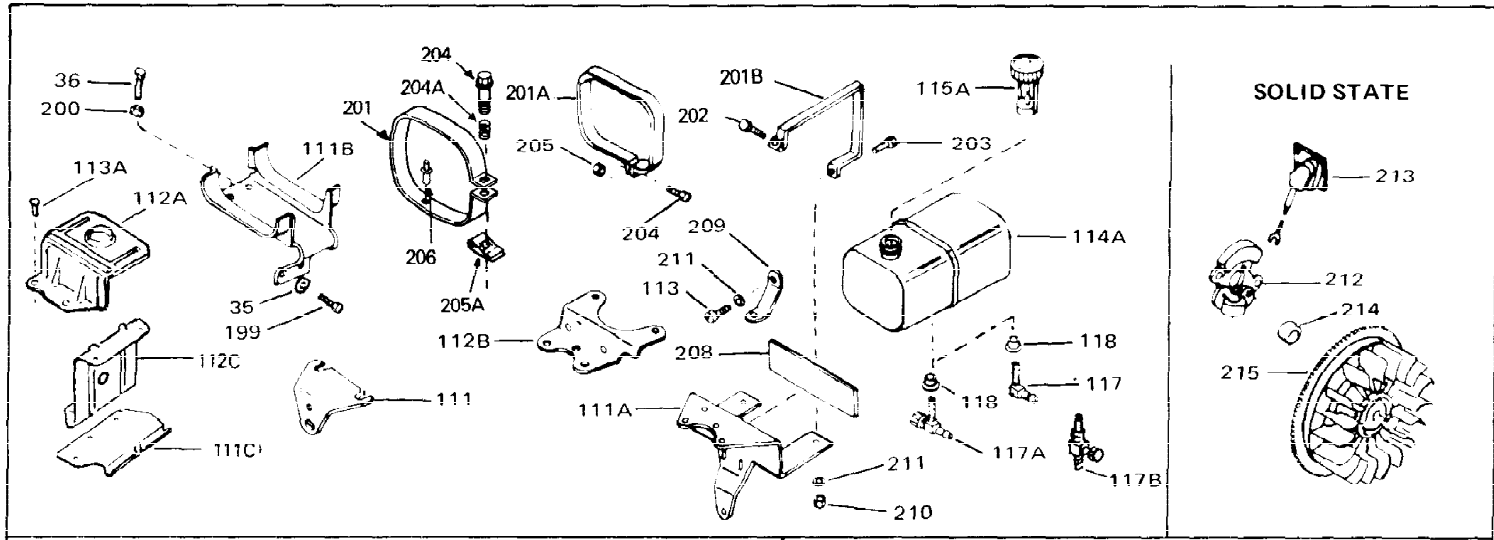

Ref #	Part Number	Qty	Description
35	26073	0	Washer, Connecting rod bolt
35	650570	0	Washer, Flat
35	650691	0	Washer, Flat
36	650694A	0	Screw, Hex flange hd., 5/16-18 x 2
36	650695A	0	Screw, Hex flange hd., 5/16-18 x 2-1/4
36	650697A	0	Screw, Hex flange hd., 5/16-18 x 2-1/2
38	27896	0	Gasket, Breather cover
81	28820	0	Screw
81	30196	0	Screw
81	650521	0	Screw
82	27272	0	Gasket, Air cleaner
84A	31700	0	Element, Air cleaner
86A	34697	0	Elbow, Air cleaner
89A	730128	0	Cleaner Assy., Air
111B	34823	0	Bracket, Lower fuel tank
113	30688	0	Screw, Hex hd. Sems, 1/4-20 x 1/2
114A	31977	0	Tank Assy., Fuel (6 qt.)
117B	33053	0	Valve, Fuel strainer & shut-off
117	28584	0	Strainer & Elbow
121E	391026	0	Muffler
124A	33171	0	Screen, Muffler
124B	33185	0	Cover & Tube, Muffler
124	650578	0	Screw
125	27930	0	Gasket, Exhaust
134	31288	0	Muffler Adapter Kit
135	730130	0	Muffler Adapter Kit
136	6021A	0	Screw, Hex flange hd., 5/16-18 x 1-1/2
137	650697A	0	Screw, Hex flange hd., 5/16-18 x 2-1/2
138	30196	0	Screw
199	29212	0	Screw
200	650570	0	Washer, Flat
201A	31979	0	Strap, Fuel tank
204	650451	0	Screw
205	650456	0	Nut, Lock
233	34819	0	Elbow Assy., Air cleaner
234	730561	0	Air Cleaner Kit, Dual Element upright,
273	650687	0	Screw, Pan hd. self-tap, 10-32 x 5/16