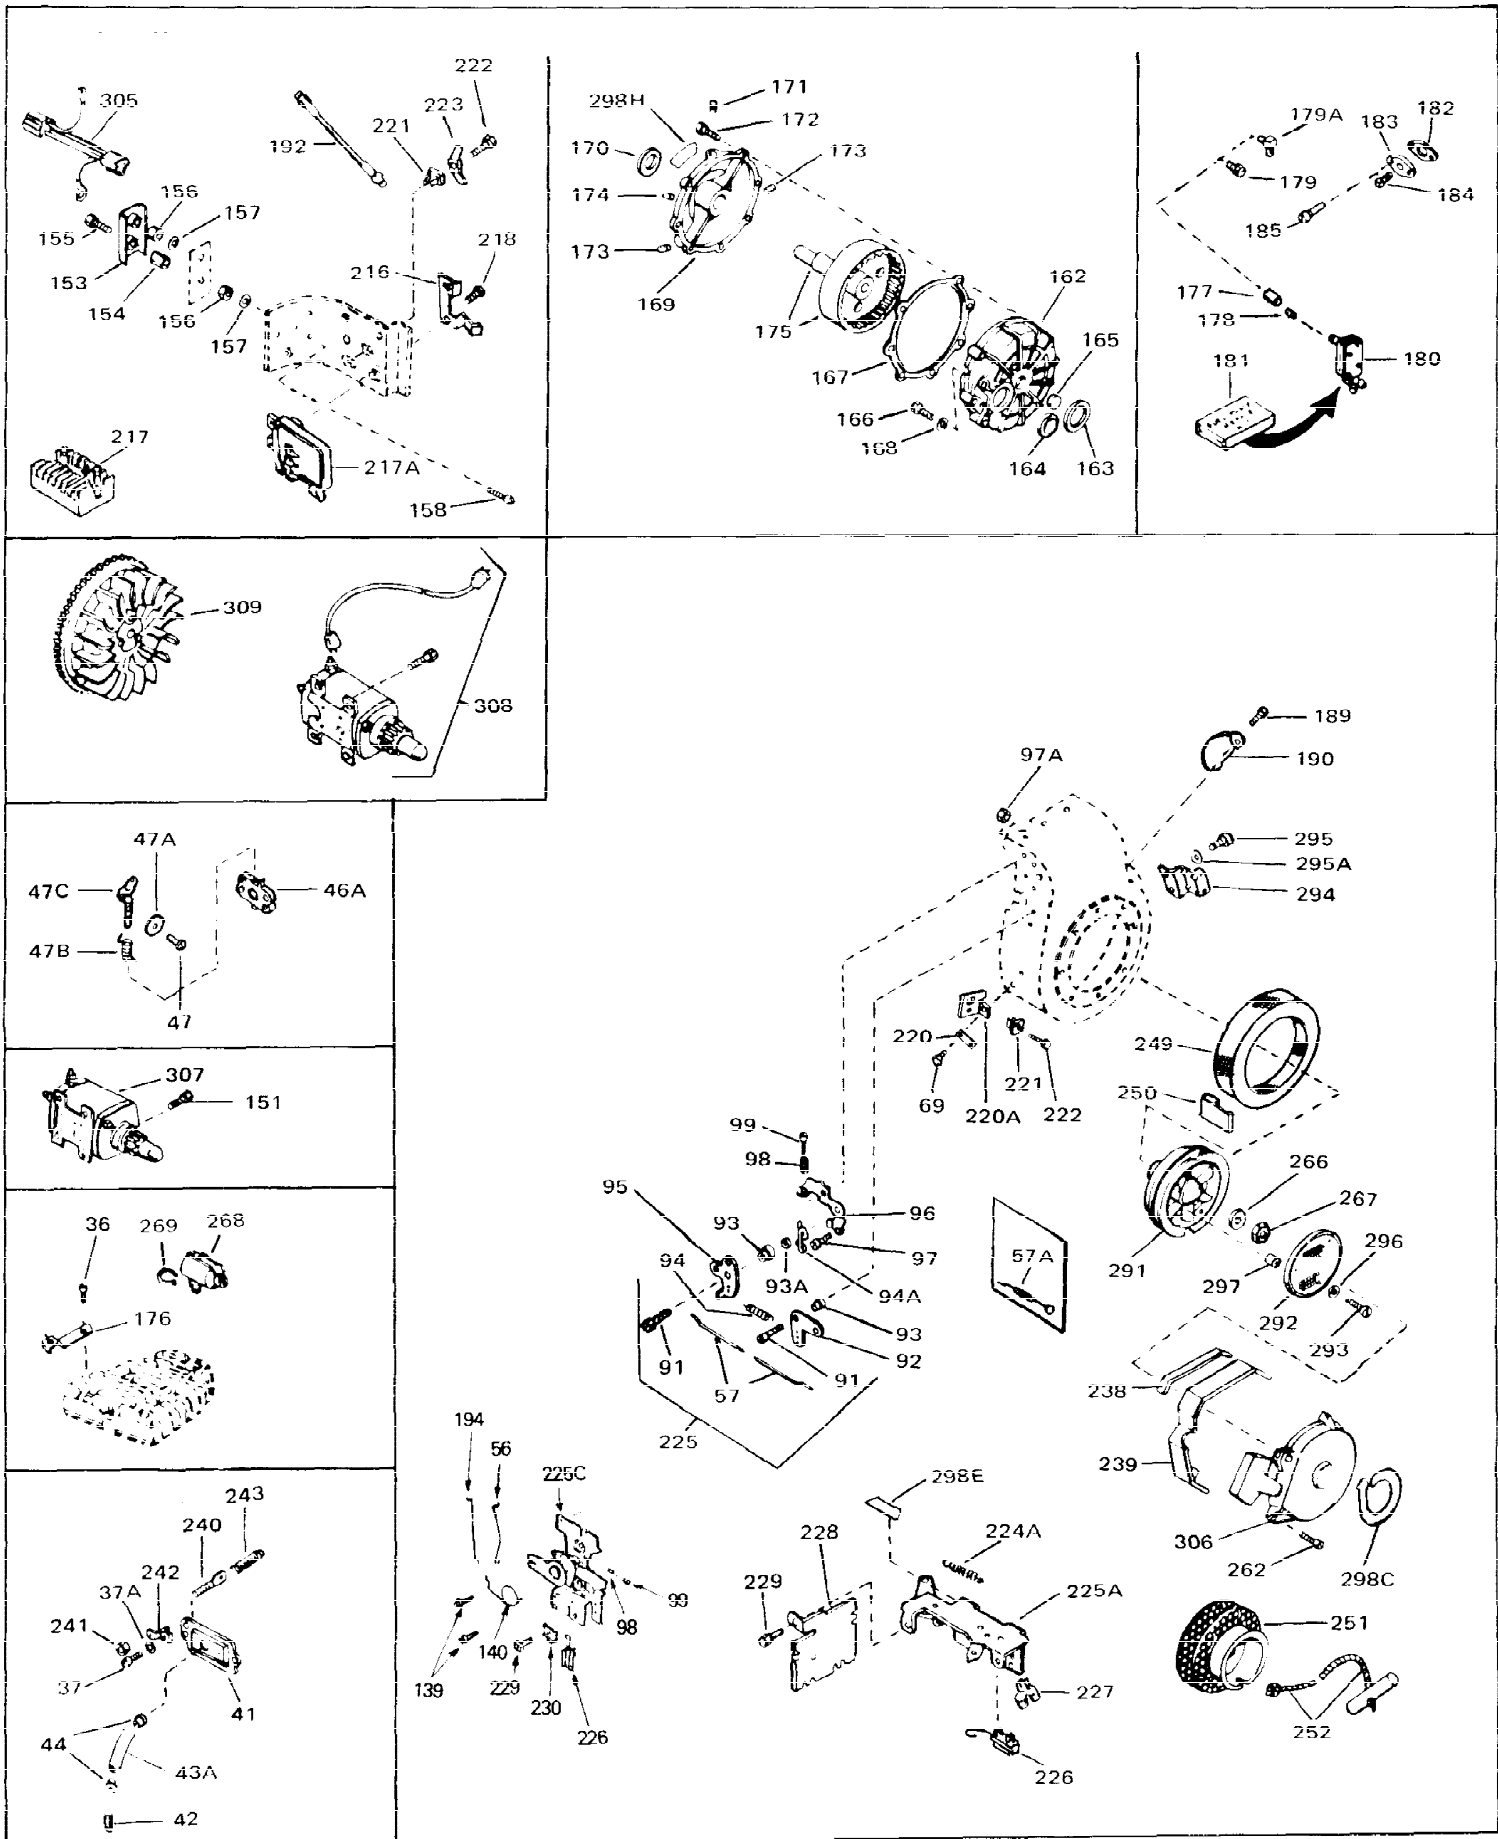

Ref #	Part Number	Qty	Description
36	650694A	0	Screw, Hex flange hd., 5/16-18 x 2
36	650695A	0	Screw, Hex flange hd., 5/16-18 x 2-1/4
36	650697A	0	Screw, Hex flange hd., 5/16-18 x 2-1/2
37	650128	0	Screw
37	650597	0	Screw, Hex washer hd., 10-24 x 5/8
37A	27261	0	Washer, Flat
41	28425	0	Cover, Valve chamber
43A	32447	0	Tube, Breather
44	32446	0	Grommet, Breather tube
56	30824	0	Link, Throttle
69	29747A	0	Screw
98	28569	0	Spring, Compression
98	31342	0	Spring, Compression
98	32924	0	Spring, Compression
99	29500	0	Screw, Fil. hd. mach., Sems, 8-32 x 3/4
99	650549	0	Screw
99	650688	0	Screw, Hex hd., 10-32 x 1-5/16" (Drilled
151	30688	0	Screw, Hex hd. Sems, 1/4-20 x 1/2
153	30064	0	Cover, Rectifier panel
154	30065	0	Nut, Long 5-40
155	30066	0	Screw
156	28728	0	Nut
157	28727	0	Lockwasher
158	28726	0	Screw, Phil. rd. hd., 5-40 x 9/16
182	32683	0	Gasket, Fuel pump
183	32955	0	Cover, Fuel pump pad
184	9556	0	Plug, Oil drain (Sq. hd. pipe, 1/8-27)
185	30688	0	Screw, Hex hd. Sems, 1/4-20 x 1/2
224A	30826	0	Spring, Extension
225	730152	0	Control Assy., Speed
225A	33110A	0	Control Assy., Speed (Remote)
226	610973	0	Terminal Assy.
227	33177	0	Terminal
229	28942	0	Screw
230	27793	0	Clip, Conduit
262	29716	0	Screw
266	650815	0	Washer, Belleville
267	8115	0	Nut, Hex
305	33018	0	Harness, Adapter
306	590420	0	Starter, Rewind
307	29965	0	Motor, Starter (12 Volt)
307	32468	0	Motor, Starter (12 Volt)
307	32468A	0	Motor, Starter (12 Volt)
307	32468B	0	Motor, Starter (12 Volt)
307	33606	0	Motor, Starter (12 Volt)
308	32386	0	Starter Motor Kit (110-120 Volt)
308	32901	0	Starter Motor Kit (110-120 Volt)
308	33328	0	Starter Motor Kit (110-120 Volt)
308	33328A	0	Starter Motor Kit (110-120 Volt)
308	33518	0	Starter Motor Kit (110-120 Volt)
308	33518A	0	Starter Motor Kit (110-120 Volt)
308	33518B	0	Starter Motor Kit (110-120 Volt)
309	30811A	0	Flywheel