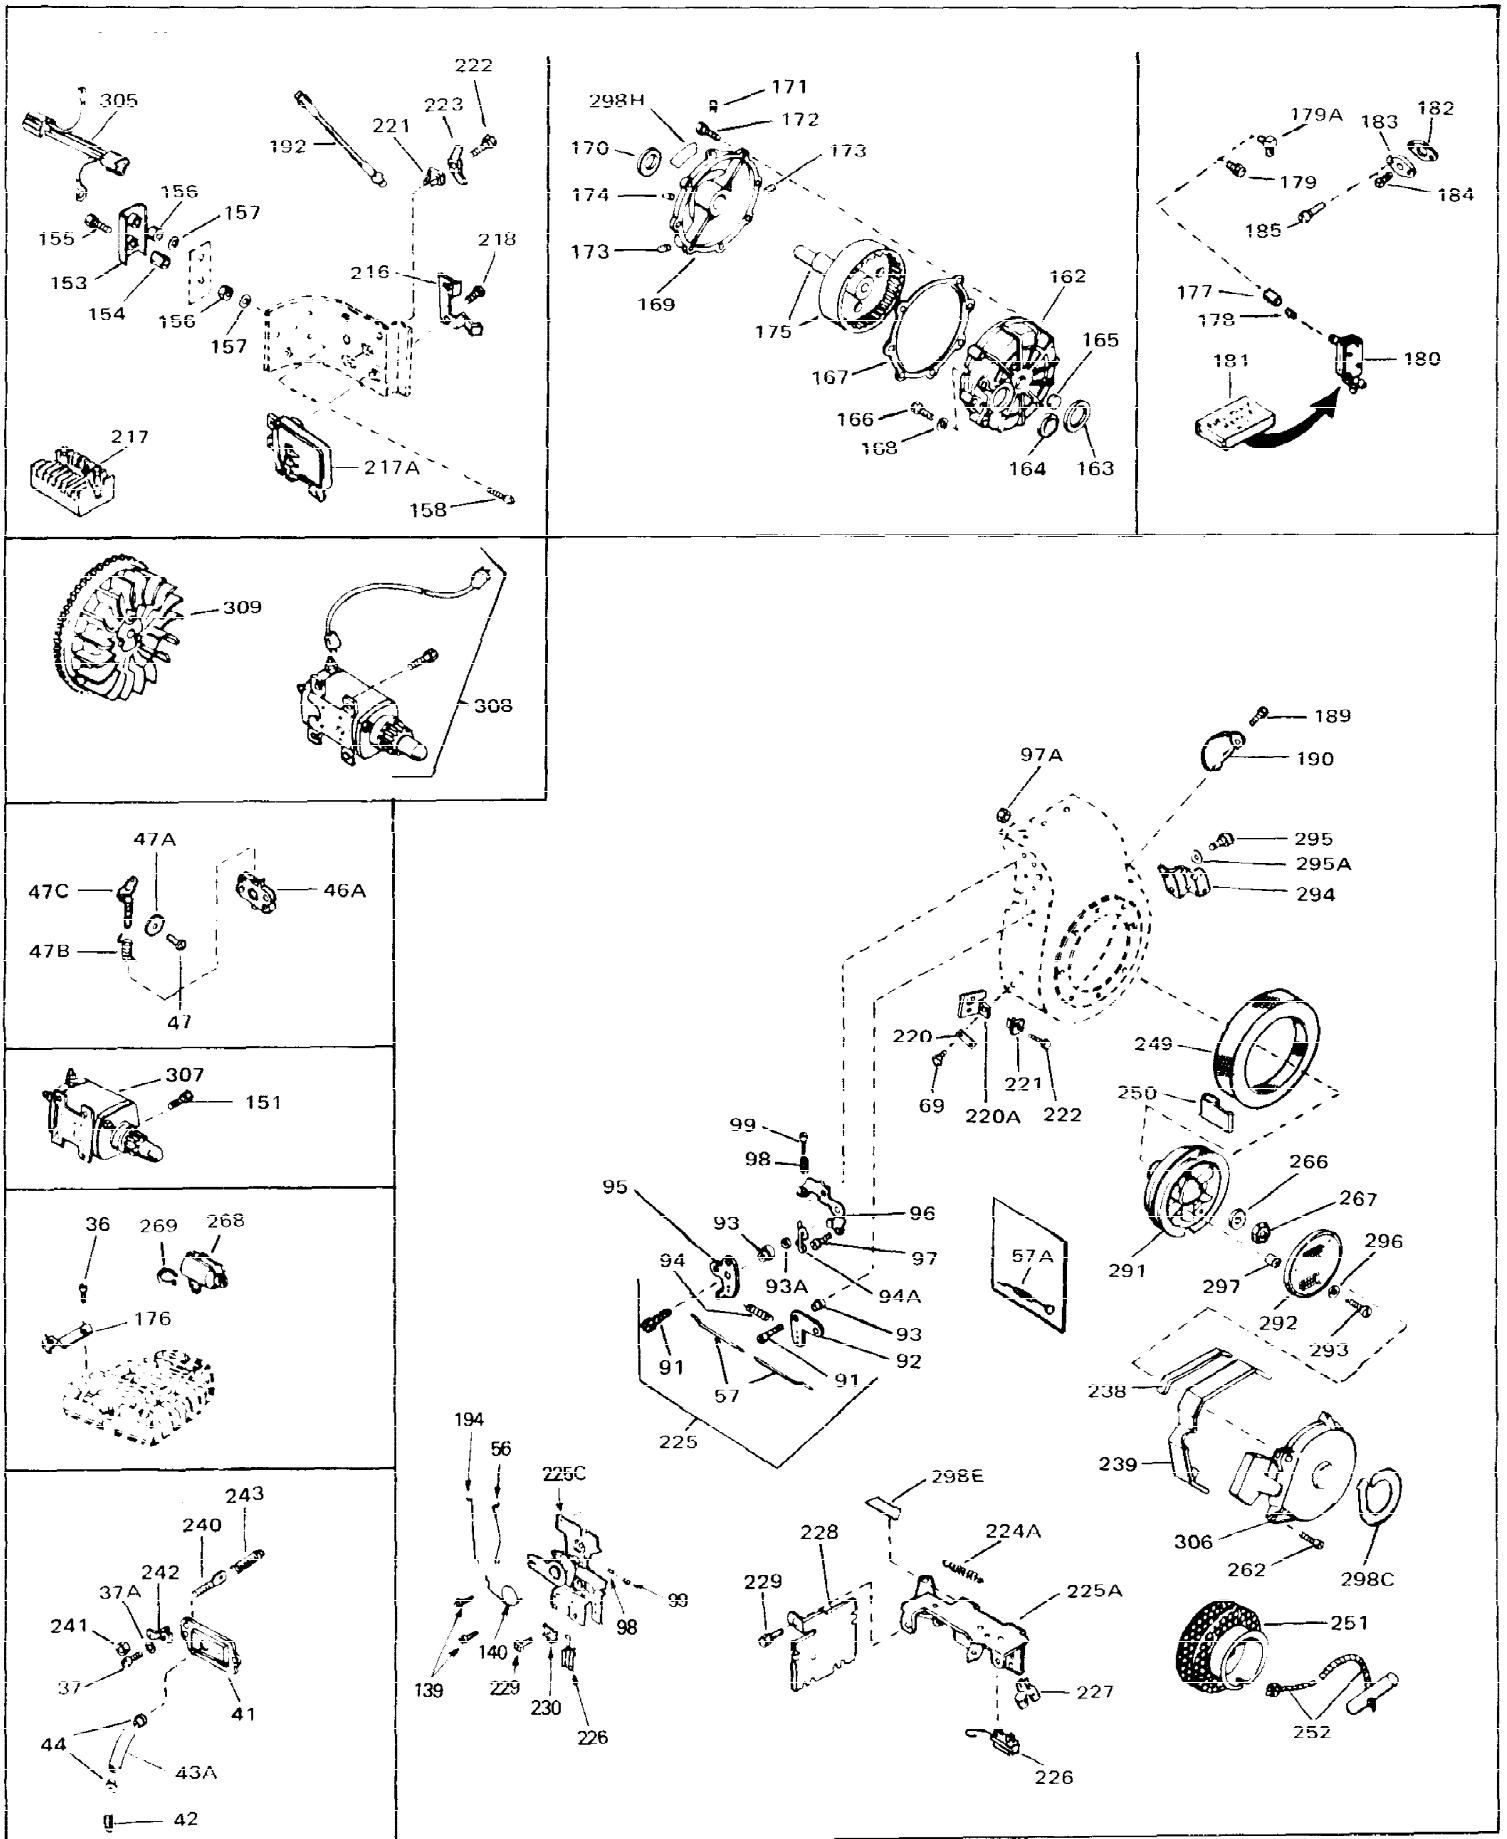

Ref #	Part Number	Qty	Description
36	650694A	0	Screw, Hex flange hd., 5/16-18 x 2
36	650695A	0	Screw, Hex flange hd., 5/16-18 x 2-1/4
36	650697A	0	Screw, Hex flange hd., 5/16-18 x 2-1/2
37	650128	0	Screw
37	650597	0	Screw, Hex washer hd., 10-24 x 5/8
37A	27261	0	Washer, Flat
41	28425	0	Cover, Valve chamber
56	31710	0	Link, Throttle
69	29747A	0	Screw
98	28569	0	Spring, Compression
98	31342	0	Spring, Compression
98	32924	0	Spring, Compression
99	29500	0	Screw, Fil. hd. mach., Sems, 8-32 x 3/4
99	650549	0	Screw
99	650688	0	Screw, Hex hd., 10-32 x 1-5/16" (Drilled
182	32683	0	Gasket, Fuel pump
183	32955	0	Cover, Fuel pump pad
184	9556	0	Plug, Oil drain (Sq. hd. pipe, 1/8-27)
185	30688	0	Screw, Hex hd. Sems, 1/4-20 x 1/2
225	730152	0	Control Assy., Speed
226	610973	0	Terminal Assy.
227	33177	0	Terminal
229	28942	0	Screw
230	27793	0	Clip, Conduit
262	29716	0	Screw
266	650815	0	Washer, Belleville
267	8115	0	Nut, Hex
305	33018	0	Harness, Adapter
306	590420	0	Starter, Rewind
308	32386	0	Starter Motor Kit (110-120 Volt)
308	32901	0	Starter Motor Kit (110-120 Volt)
308	33328	0	Starter Motor Kit (110-120 Volt)
308	33328A	0	Starter Motor Kit (110-120 Volt)
308	33518	0	Starter Motor Kit (110-120 Volt)
308	33518A	0	Starter Motor Kit (110-120 Volt)
308	33518B	0	Starter Motor Kit (110-120 Volt)
309	30811A	0	Flywheel