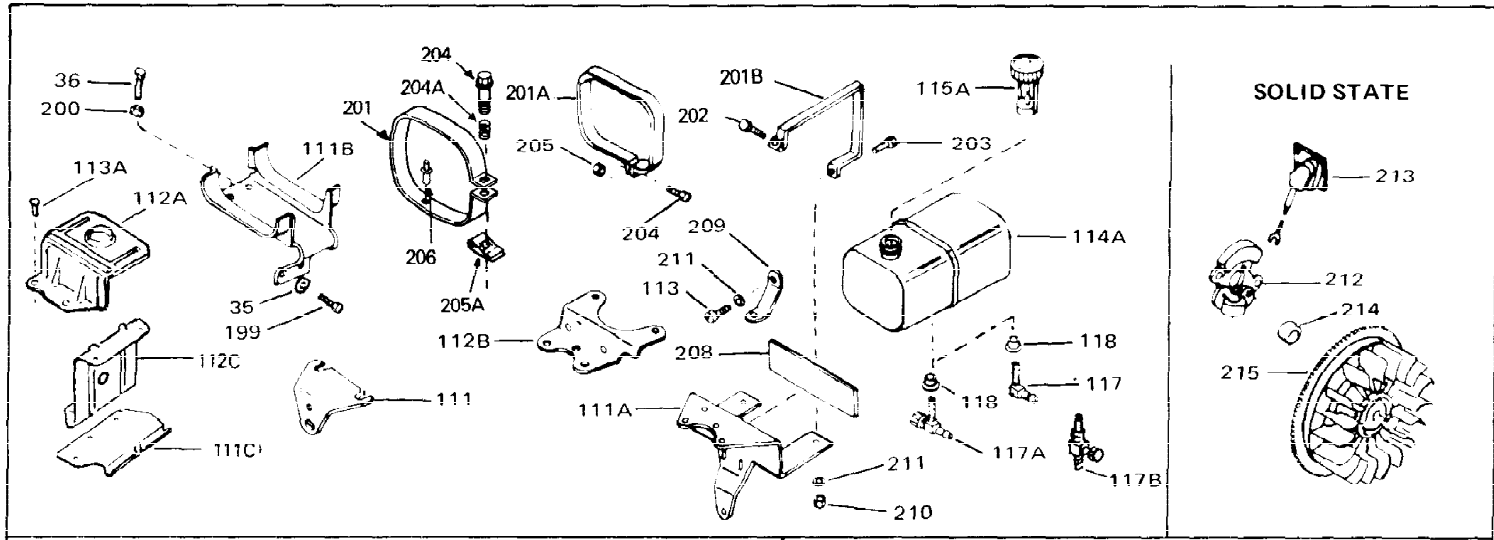

Ref #	Part Number	Qty	Description
35	26073	0	Washer, Connecting rod bolt
35	650570	0	Washer, Flat
35	650691	0	Washer, Flat
36	650694A	0	Screw, Hex flange hd., 5/16-18 x 2
36	650695A	0	Screw, Hex flange hd., 5/16-18 x 2-1/4
36	650697A	0	Screw, Hex flange hd., 5/16-18 x 2-1/2
38	27896	0	Gasket, Breather cover
43	27627	0	Tube, Breather
81	28820	0	Screw
81	30196	0	Screw
81	650521	0	Screw
86A	34697	0	Elbow, Air cleaner
88	730512	0	Kit, Pre-cleaner
88A	31668	0	Bag, Pre-cleaner
88B	31667	0	Spring, Pre-cleaner bag
89A	730128	0	Cleaner Assy., Air
113	30688	0	Screw, Hex hd. Sems, 1/4-20 x 1/2
117B	33053	0	Valve, Fuel strainer & shut-off
121E	391026	0	Muffler
124A	33171	0	Screen, Muffler
124B	33185	0	Cover & Tube, Muffler
124	650578	0	Screw
125	27930	0	Gasket, Exhaust
129	32862	0	Nut, Conduit (1/4" thick)
131	29574	0	Elbow, Exhaust (90°)
134	31288	0	Muffler Adapter Kit
135	730130	0	Muffler Adapter Kit
136	6021A	0	Screw, Hex flange hd., 5/16-18 x 1-1/2
137	650697A	0	Screw, Hex flange hd., 5/16-18 x 2-1/2
138	30196	0	Screw
233	34819	0	Elbow Assy., Air cleaner
234	730561	0	Air Cleaner Kit, Dual Element upright,
273	650687	0	Screw, Pan hd. self-tap, 10-32 x 5/16