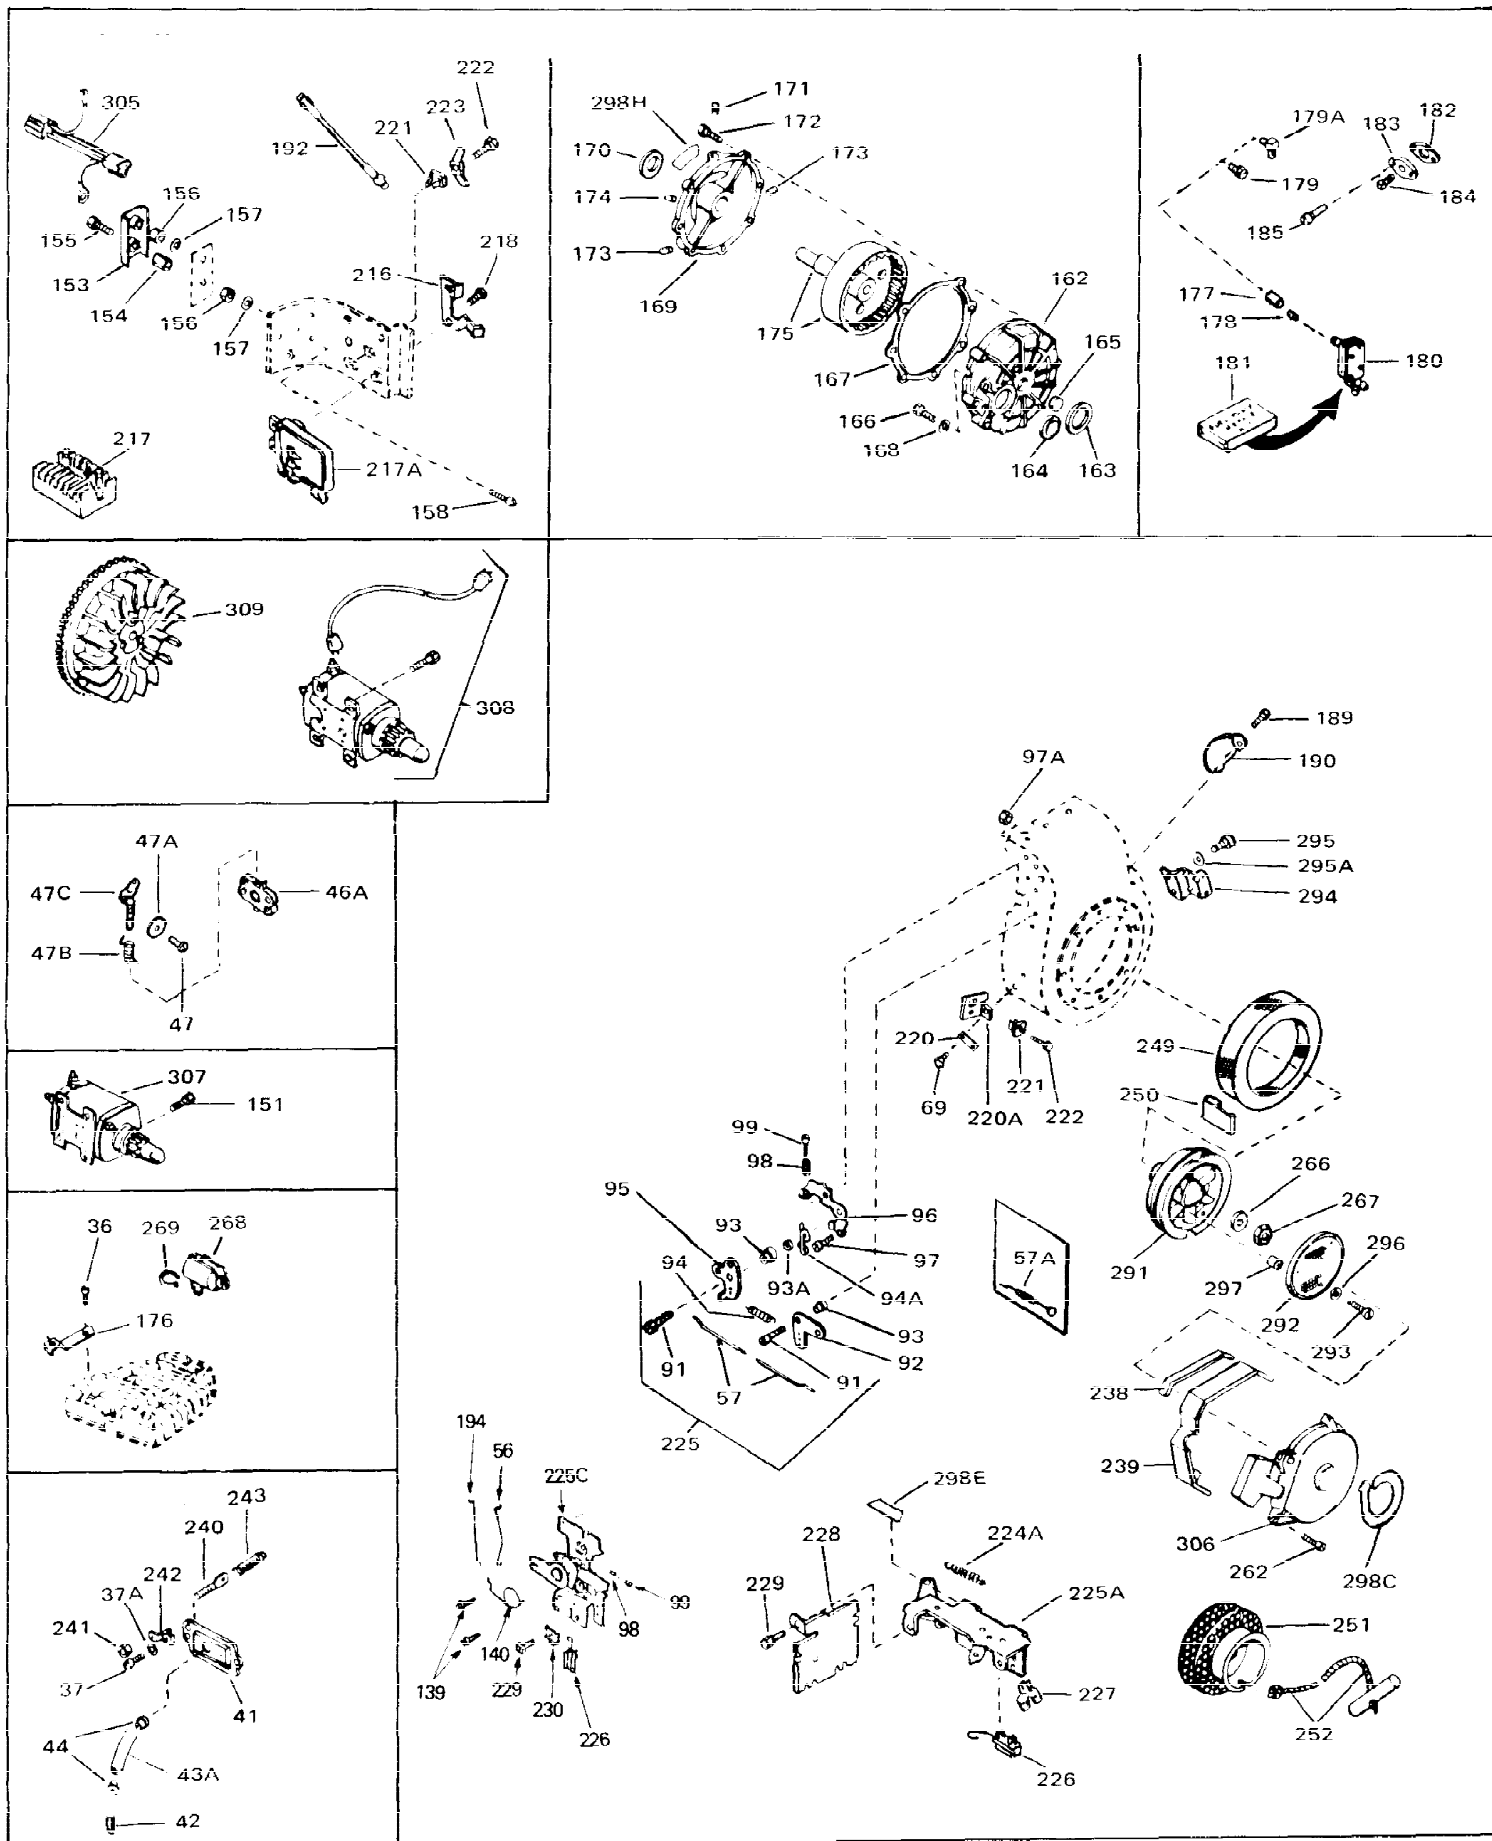

Ref #	Part Number	Qty	Description
36	650694A	0	Screw, Hex flange hd., 5/16-18 x 2
36	650695A	0	Screw, Hex flange hd., 5/16-18 x 2-1/4
36	650697A	0	Screw, Hex flange hd., 5/16-18 x 2-1/2
37	650128	0	Screw
37	650597	0	Screw, Hex washer hd., 10-24 x 5/8
37A	27261	0	Washer, Flat
41	28425	0	Cover, Valve chamber
56	30824	0	Link, Throttle
69	29747A	0	Screw
98	28569	0	Spring, Compression
98	31342	0	Spring, Compression
98	32924	0	Spring, Compression
99	29500	0	Screw, Fil. hd. mach., Sems, 8-32 x 3/4
99	650549	0	Screw
99	650688	0	Screw, Hex hd., 10-32 x 1-5/16" (Drilled
182	32683	0	Gasket, Fuel pump
183	32955	0	Cover, Fuel pump pad
184	9556	0	Plug, Oil drain (Sq. hd. pipe, 1/8-27)
185	30688	0	Screw, Hex hd. Sems, 1/4-20 x 1/2
224A	30826	0	Spring, Extension
225	730152	0	Control Assy., Speed
225A	33110A	0	Control Assy., Speed (Remote)
226	610973	0	Terminal Assy.
227	33177	0	Terminal
228	30820	0	Baffle, Heat
229	28942	0	Screw
230	27793	0	Clip, Conduit
266	650815	0	Washer, Belleville
267	8115	0	Nut, Hex
291	31753	0	Pulley, Rope starter
292	31756	0	Screen, Air
293	650597	0	Screw, Hex washer hd., 10-24 x 5/8
294	31755	0	Bracket, Guard
295	28942	0	Screw
297	31880	0	Spacer, Screen
298C	32187	0	Decal, Super-start
305	33018	0	Harness, Adapter
308	32386	0	Starter Motor Kit (110-120 Volt)
308	32901	0	Starter Motor Kit (110-120 Volt)
308	33328	0	Starter Motor Kit (110-120 Volt)
308	33328A	0	Starter Motor Kit (110-120 Volt)
308	33518	0	Starter Motor Kit (110-120 Volt)
308	33518A	0	Starter Motor Kit (110-120 Volt)
308	33518B	0	Starter Motor Kit (110-120 Volt)
309	30811A	0	Flywheel