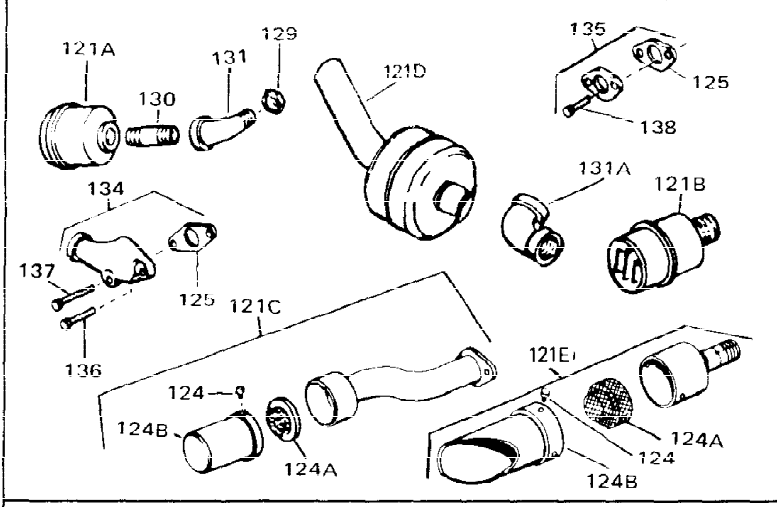

Ref #	Part Number	Qty	Description
35	26073	0	Washer, Connecting rod bolt
35	650570	0	Washer, Flat
35	650691	0	Washer, Flat
36	650694A	0	Screw, Hex flange hd., 5/16-18 x 2
36	650695A	0	Screw, Hex flange hd., 5/16-18 x 2-1/4
36	650697A	0	Screw, Hex flange hd., 5/16-18 x 2-1/2
38	27896	0	Gasket, Breather cover
43	27627	0	Tube, Breather
81	28820	0	Screw
81	30196	0	Screw
81	650521	0	Screw
86A	34697	0	Elbow, Air cleaner
88	730512	0	Kit, Pre-cleaner
88A	31668	0	Bag, Pre-cleaner
88B	31667	0	Spring, Pre-cleaner bag
89A	730128	0	Cleaner Assy., Air
113	30688	0	Screw, Hex hd. Sems, 1/4-20 x 1/2
117B	33053	0	Valve, Fuel strainer & shut-off
121E	391026	0	Muffler
124A	33171	0	Screen, Muffler
124B	33185	0	Cover & Tube, Muffler
124	650578	0	Screw
125	27930	0	Gasket, Exhaust
129	32862	0	Nut, Conduit (1/4" thick)
131	29574	0	Elbow, Exhaust (90°)
134	31288	0	Muffler Adapter Kit
135	730130	0	Muffler Adapter Kit
136	6021A	0	Screw, Hex flange hd., 5/16-18 x 1-1/2
137	650697A	0	Screw, Hex flange hd., 5/16-18 x 2-1/2
138	30196	0	Screw
233	34819	0	Elbow Assy., Air cleaner
234	730561	0	Air Cleaner Kit, Dual Element upright,
273	650687	0	Screw, Pan hd. self-tap, 10-32 x 5/16