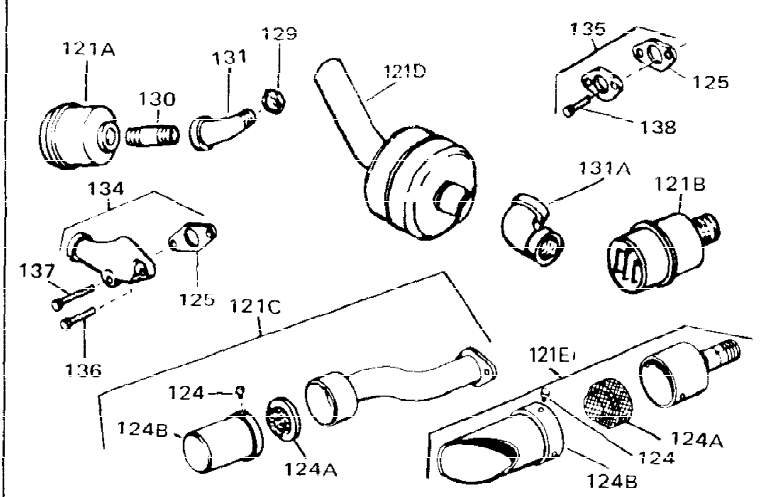

Ref #	Part Number	Qty	Description
35	26073	0	Washer, Connecting rod bolt
35	650570	0	Washer, Flat
35	650691	0	Washer, Flat
36	650694A	0	Screw, Hex flange hd., 5/16-18 x 2
36	650695A	0	Screw, Hex flange hd., 5/16-18 x 2-1/4
36	650697A	0	Screw, Hex flange hd., 5/16-18 x 2-1/2
38	27896	0	Gasket, Breather cover
43	27627	0	Tube, Breather
81	28820	0	Screw
81	30196	0	Screw
81	650521	0	Screw
82	27272	0	Gasket, Air cleaner
86A	34697	0	Elbow, Air cleaner
89A	730128	0	Cleaner Assy., Air
111A	33353	0	Bracket, Lower fuel tank
112A	33352A	0	Bracket, Upper fuel tank
113A	650273	0	Screw
113	650561	0	Screw
117B	33053	0	Valve, Fuel strainer & shut-off
117	33395	0	Fitting, Fuel line
118	33679	0	Bushing, Fuel fitting
121E	391026	0	Muffler
124A	33171	0	Screen, Muffler
124B	33185	0	Cover & Tube, Muffler
124	650578	0	Screw
125	27930	0	Gasket, Exhaust
134	31288	0	Muffler Adapter Kit
135	730130	0	Muffler Adapter Kit
136	6021A	0	Screw, Hex flange hd., 5/16-18 x 1-1/2
137	650697A	0	Screw, Hex flange hd., 5/16-18 x 2-1/2
138	30196	0	Screw
233	34819	0	Elbow Assy., Air cleaner
234	730561	0	Air Cleaner Kit, Dual Element upright,
273	650687	0	Screw, Pan hd. self-tap, 10-32 x 5/16