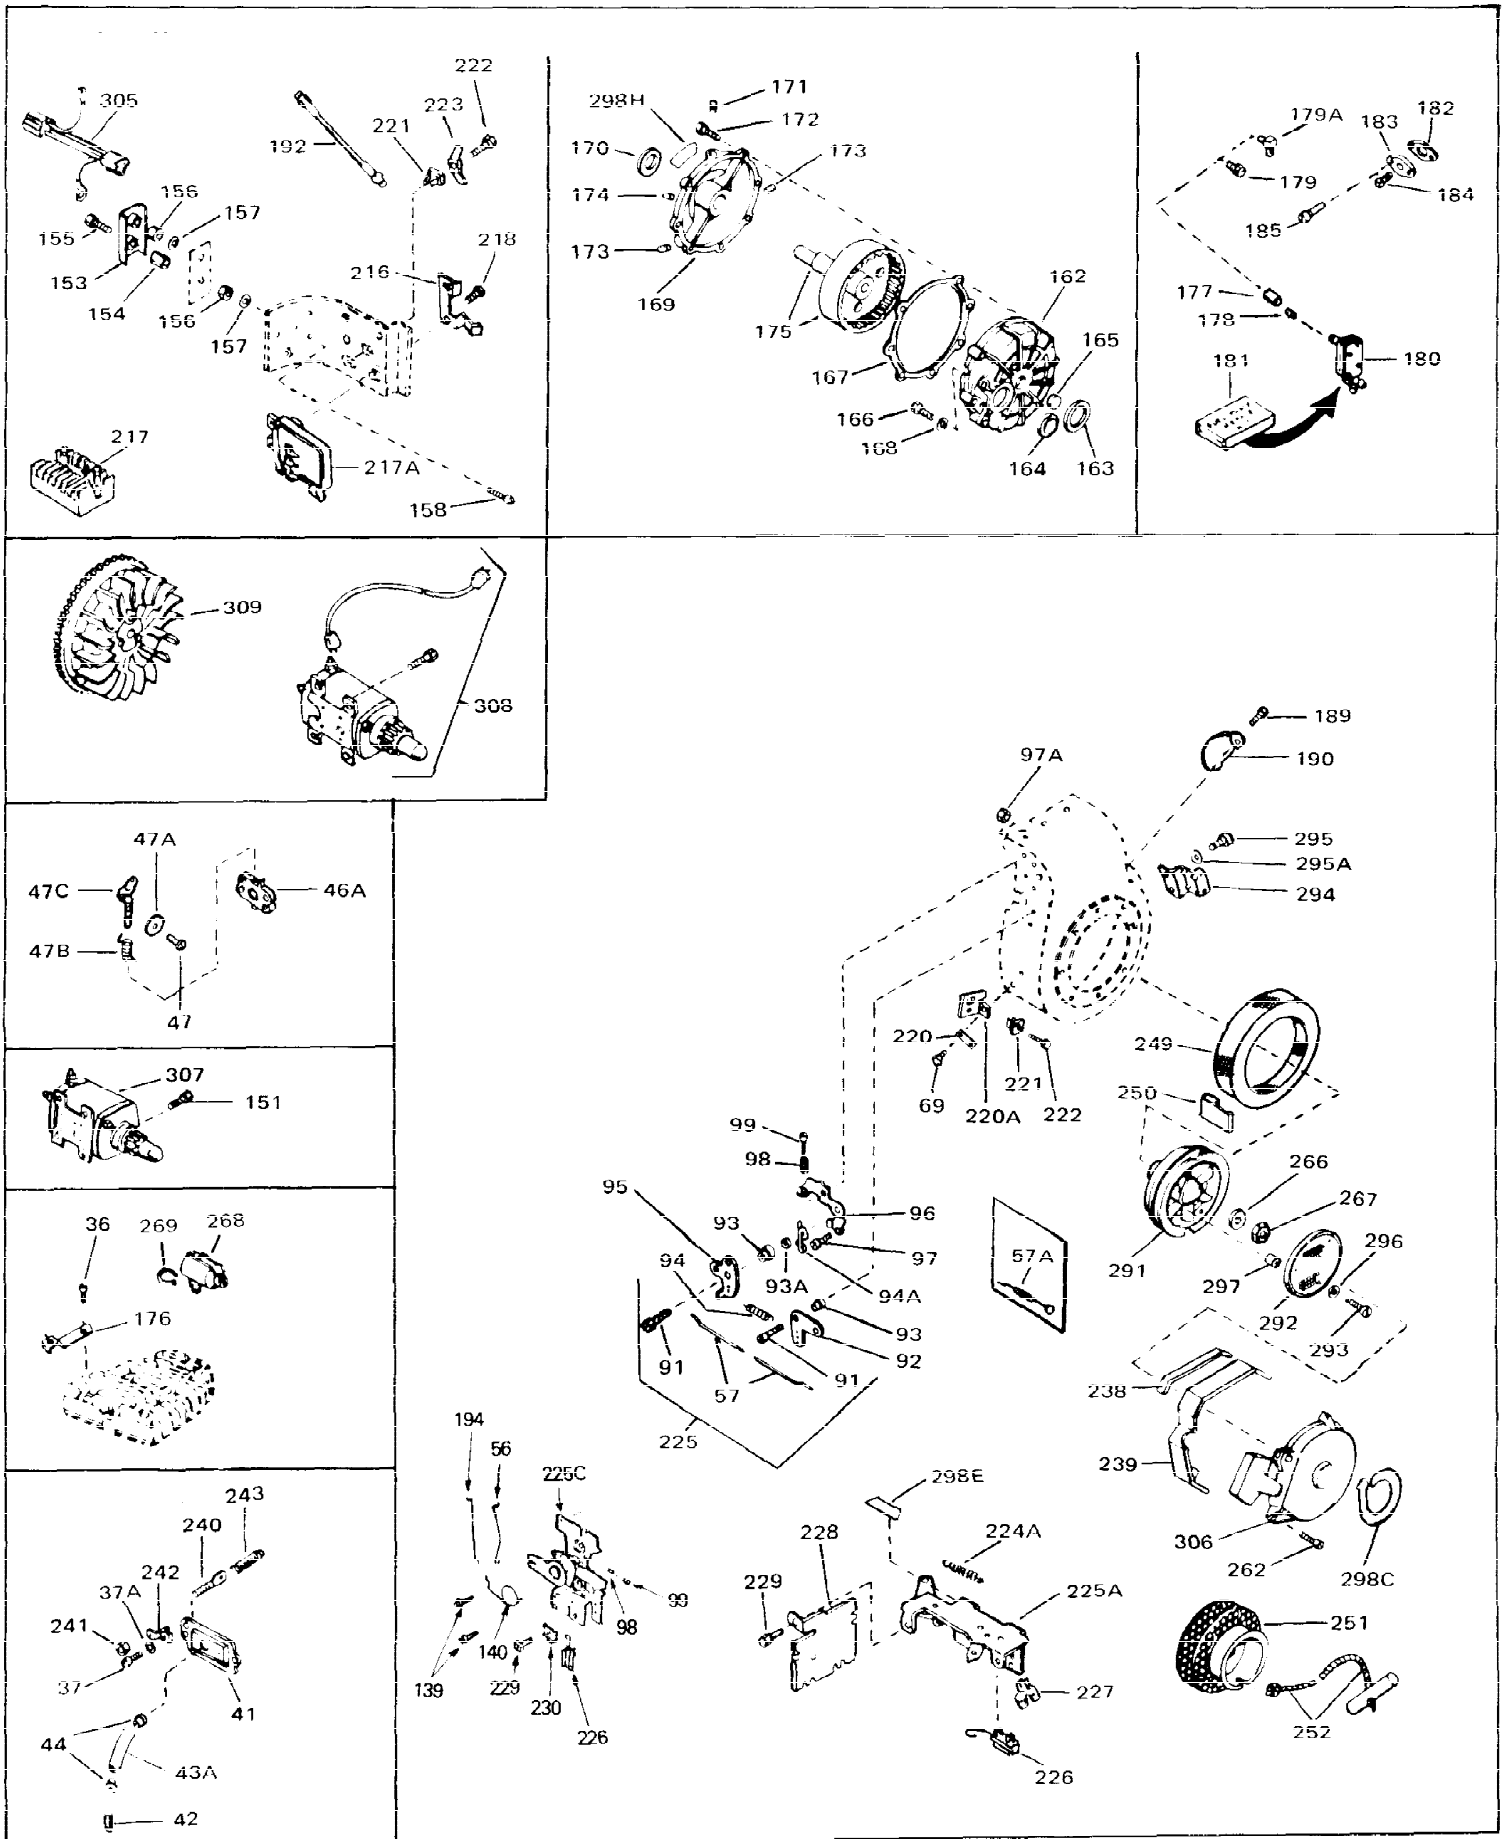

Ref #	Part Number	Qty	Description
36	650694A	0	Screw, Hex flange hd., 5/16-18 x 2
36	650695A	0	Screw, Hex flange hd., 5/16-18 x 2-1/4
36	650697A	0	Screw, Hex flange hd., 5/16-18 x 2-1/2
37	650128	0	Screw
37	650597	0	Screw, Hex washer hd., 10-24 x 5/8
37A	27261	0	Washer, Flat
41	28425	0	Cover, Valve chamber
56	31710	0	Link, Throttle
69	29747A	0	Screw
98	28569	0	Spring, Compression
98	31342	0	Spring, Compression
98	32924	0	Spring, Compression
99	29500	0	Screw, Fil. hd. mach., Sems, 8-32 x 3/4
99	650549	0	Screw
99	650688	0	Screw, Hex hd., 10-32 x 1-5/16" (Drilled
182	32683	0	Gasket, Fuel pump
183	32955	0	Cover, Fuel pump pad
184	9556	0	Plug, Oil drain (Sq. hd. pipe, 1/8-27)
185	30688	0	Screw, Hex hd. Sems, 1/4-20 x 1/2
225	730152	0	Control Assy., Speed
226	610973	0	Terminal Assy.
227	33177	0	Terminal
251	28301	0	Pulley, Starter
252	590343	0	Rope & Handle Assy., Starter
266	650815	0	Washer, Belleville
267	8115	0	Nut, Hex
305	33018	0	Harness, Adapter
308	32386	0	Starter Motor Kit (110-120 Volt)
308	32901	0	Starter Motor Kit (110-120 Volt)
308	33328	0	Starter Motor Kit (110-120 Volt)
308	33328A	0	Starter Motor Kit (110-120 Volt)
308	33518	0	Starter Motor Kit (110-120 Volt)
308	33518A	0	Starter Motor Kit (110-120 Volt)
308	33518B	0	Starter Motor Kit (110-120 Volt)
309	30811A	0	Flywheel