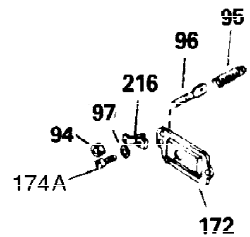

**OPTIONAL 110-120
VOLT STARTER
MOTOR KIT**