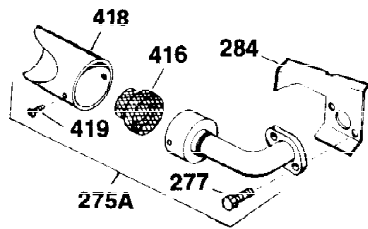

**OPTIONAL SPARK ARREST
MUFFLER**