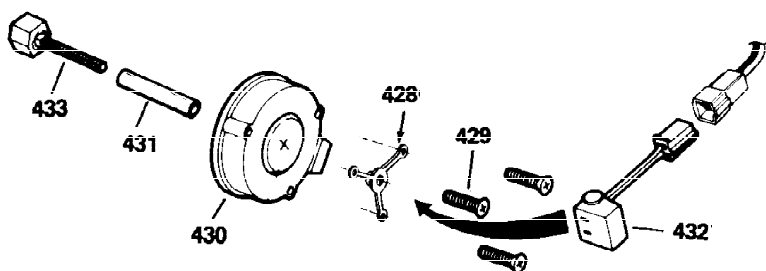

**ADD-ON ALTERNATOR
 AC LIGHTING OR DC CHARGING**

730571
 Can be used on H50-60 with stamped steel starter.

**STANDARD POINT
 IGNITION**

SOLID STATE

Ref #	Part Number	Qty	Description
90	611084	1	Flywheel
100	34443A	1	Solid State Ignition
101	610118	1	Spark Plug Cover
102	650872	2	Solid State Mounting Stud
103	650814	2	Screw, Torx T-15, 10-24 x 1"
129	650695A	2	Screw, 5/16-18 x 2-1/4"
131	650694A	2	Screw, 5/16-18 x 2"
172	28425	1	Valve Cover
173	32447	1	Breather Tube
239	27272A	1	Air Cleaner Bracket
242	31708	1	Air Cleaner Base
245	31700	1	Air Cleaner Filter
269	35865	1	* Exhaust Manifold Gasket
277A	30196	1	Screw, 5/16-18 x 3/4"
279B	26073	1	Washer
303	33395	1	Fuel Fitting
339A	35038	1	Spacer
342A	29212	2	Screw, 1/4-28 x 7/16"