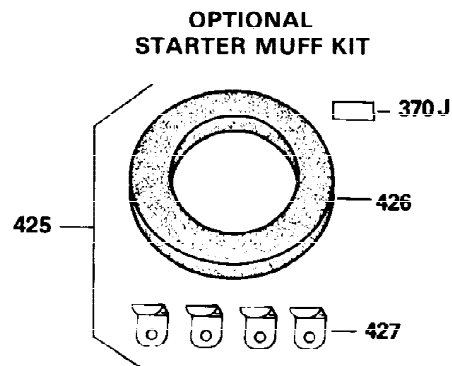

OPTIONAL 110-120
VOLT STARTER
MOTOR KIT

OPTIONAL SPARK ARREST
MUFFLER

Ref #	Part Number	Qty	Description
32	650625	1	Washer
110	35187	1	Ground Wire
129	650695A	2	Screw, 5/16-18 x 2-1/4"
131	650694A	2	Screw, 5/16-18 x 2"
172	28425	1	Valve Cover
242	31708	1	Air Cleaner Base
262	29747B	2	Screw, Torx T-40, 5/16-24 x 21/32"
269	35865	1	* Exhaust Manifold Gasket
275	32401	1	Muffler
277	650694A	1	Screw, 5/16-18 x 2"
277A	30196	1	Screw, 5/16-18 x 3/4"
279B	26073	1	Washer
298A	650664	1	Screw, 1/4-20 x 1-19/32"
298B	650456	1	Lock Nut
303	33395	1	Fuel Fitting
339A	35038	1	Spacer
342A	29212	2	Screw, 1/4-28 x 7/16"
368	33980	1	Fuel Tank Strap
370	34346	1	Instruction Decal
372	33679	1	Bushing

**ADD-ON ALTERNATOR
 AC LIGHTING OR DC CHARGING**

730571
 Can be used on H50-60 with stamped steel starter.

**STANDARD POINT
 IGNITION**

SOLID STATE

Ref #	Part Number	Qty	Description
90	611084	1	Flywheel
100	34443A	1	Solid State Ignition
101	610118	1	Spark Plug Cover
102	650872	2	Solid State Mounting Stud
103	650814	2	Screw, Torx T-15, 10-24 x 1"
129	650695A	2	Screw, 5/16-18 x 2-1/4"
131	650694A	2	Screw, 5/16-18 x 2"
172	28425	1	Valve Cover
173	32447	1	Breather Tube
239	27272A	1	Air Cleaner Bracket
242	31708	1	Air Cleaner Base
245	31700	1	Air Cleaner Filter
269	35865	1	* Exhaust Manifold Gasket
277A	30196	1	Screw, 5/16-18 x 3/4"
279B	26073	1	Washer
303	33395	1	Fuel Fitting
339A	35038	1	Spacer
342A	29212	2	Screw, 1/4-28 x 7/16"