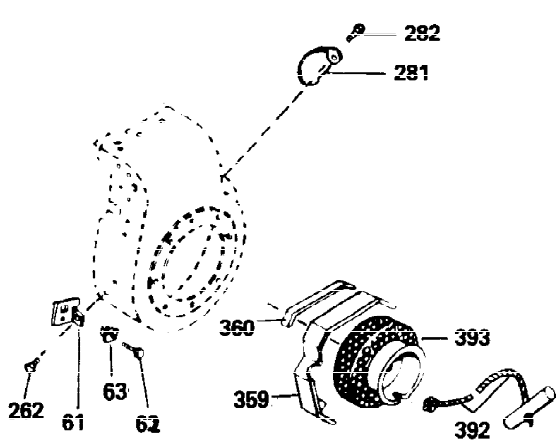

Ref #	Part Number	Qty	Description
311	35942	1	Oil Fill Plug (Incl. 312)
312	29673	1	Oil Fill Plug Gasket
327	35392	1	Starter Plug
339A	35038	1	Spacer
340	34823	1	Fuel Tank Bracket
342	30063	1	Screw, Torx T-30, 1/4-20 x 1/2"
342A	29212	2	Screw, 1/4-28 x 7/16"
370C	35274	1	Instruction Decal
380	632178	1	Carburetor (Incl. 184)
390	590666	1	Rewind Starter
400	33235A	1	* Gasket Set (Incl. items marked PK i n notes) Incl. part #'s 27272A (2), 27896A (2), 27913A (1), 27915A (2), 28938C (1), 29673 (1), 30684 (1), 31688A (1), 33355A (1), 35865 (1)
420	730225	1	SAE 30 4-Cycle Engine Oil (Quart)
453	29538	1	Engine Mounting Base
454	650542	4	Screw, 5/16-18 x 3/4"