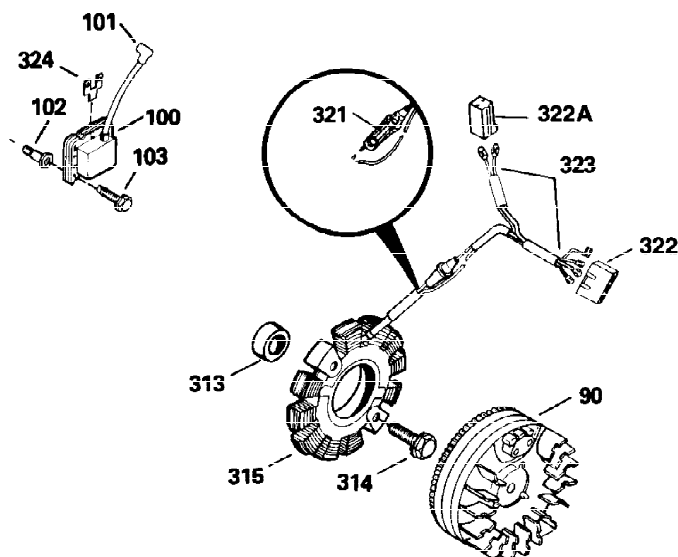

Ref #	Part Number	Qty	Description
311	35942	1	Oil Fill Plug (Incl. 312)
312	29673	1	Oil Fill Plug Gasket
327	35392	1	Starter Plug
339A	35038	1	Spacer
340	34823	1	Fuel Tank Bracket
342	30063	1	Screw, Torx T-30, 1/4-20 x 1/2"
342A	29212	2	Screw, 1/4-28 x 7/16"
370C	35274	1	Instruction Decal
380	632178	1	Carburetor (Incl. 184)
390	590666	1	Rewind Starter
400	33235A	1	* Gasket Set (Incl. items marked PK i n notes) Incl. part #'s 27272A (2), 27896A (2), 27913A (1), 27915A (2), 28938C (1), 29673 (1), 30684 (1), 31688A (1), 33355A (1), 35865 (1)
420	730225	1	SAE 30 4-Cycle Engine Oil (Quart)
453	29538	1	Engine Mounting Base
454	650542	4	Screw, 5/16-18 x 3/4"

**ADD-ON ALTERNATOR
 AC LIGHTING OR DC CHARGING**

730571
 Can be used on H50-60 with stamped steel starter.

**STANDARD POINT
 IGNITION**

SOLID STATE

Ref #	Part Number	Qty	Description
90	611084	1	Flywheel
100	34443A	1	Solid State Ignition
101	610118	1	Spark Plug Cover
102	650872	2	Solid State Mounting Stud
103	650814	2	Screw, Torx T-15, 10-24 x 1"
129	650695A	2	Screw, 5/16-18 x 2-1/4"
131	650694A	2	Screw, 5/16-18 x 2"
172	28425	1	Valve Cover
173	32447	1	Breather Tube
239	27272A	1	Air Cleaner Bracket
242	31708	1	Air Cleaner Base
245	31700	1	Air Cleaner Filter
269	35865	1	* Exhaust Manifold Gasket
277A	30196	1	Screw, 5/16-18 x 3/4"
279B	26073	1	Washer
303	33395	1	Fuel Fitting
339A	35038	1	Spacer
342A	29212	2	Screw, 1/4-28 x 7/16"