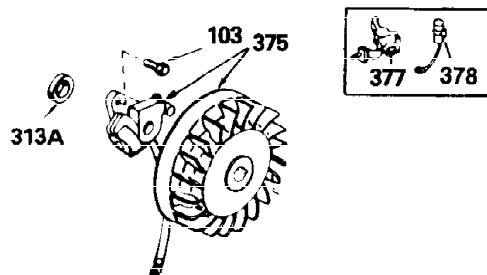

Ref #	Part Number	Qty	Description
311	35942	1	Oil Fill Plug (Incl. 312)
312	29673	1	Oil Fill Plug Gasket
327	35392	1	Starter Plug
339A	35038	1	Spacer
340	34823	1	Fuel Tank Bracket
342	30063	1	Screw, Torx T-30, 1/4-20 x 1/2"
342A	29212	2	Screw, 1/4-28 x 7/16"
370C	35274	1	Instruction Decal
380	632178	1	Carburetor (Incl. 184)
390	590666	1	Rewind Starter
400	33235A	1	* Gasket Set (Incl. items marked PK i n notes) Incl. part #'s 27272A (2), 27896A (2), 27913A (1), 27915A (2), 28938C (1), 29673 (1), 30684 (1), 31688A (1), 33355A (1), 35865 (1)
420	730225	1	SAE 30 4-Cycle Engine Oil (Quart)
453	29538	1	Engine Mounting Base
454	650542	4	Screw, 5/16-18 x 3/4"

**ADD-ON ALTERNATOR
 AC LIGHTING OR DC CHARGING**

730571
 Can be used on H50-60 with stamped steel starter.

**STANDARD POINT
 IGNITION**

SOLID STATE

Ref #	Part Number	Qty	Description
90	611084	1	Flywheel
100	34443A	1	Solid State Ignition
101	610118	1	Spark Plug Cover
102	650872	2	Solid State Mounting Stud
103	650814	2	Screw, Torx T-15, 10-24 x 1"
129	650695A	2	Screw, 5/16-18 x 2-1/4"
131	650694A	2	Screw, 5/16-18 x 2"
172	28425	1	Valve Cover
173	32447	1	Breather Tube
239	27272A	1	Air Cleaner Bracket
242	31708	1	Air Cleaner Base
245	31700	1	Air Cleaner Filter
269	35865	1	* Exhaust Manifold Gasket
277A	30196	1	Screw, 5/16-18 x 3/4"
279B	26073	1	Washer
303	33395	1	Fuel Fitting
339A	35038	1	Spacer
342A	29212	2	Screw, 1/4-28 x 7/16"