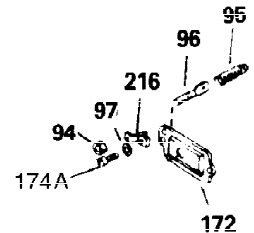

OPTIONAL 110-120
VOLT STARTER
MOTOR KIT